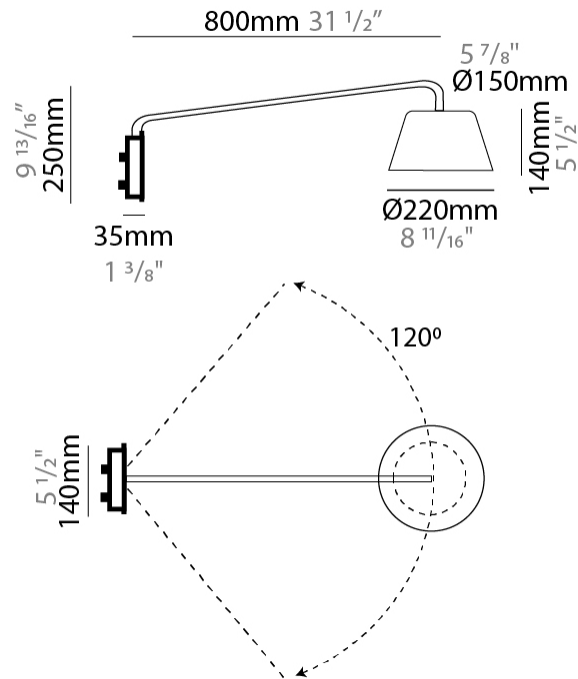

SENTO SURFACE

D113006- -

base number   Finish   Finish
(Diamond)   (Triangle)

1. To build a product code in our configurator select the specify button on the base model # product page
2. To build a manual product code on this datasheet choose from the options listed below in blue font and add the suffix to the base model #

GENERAL

Series: Sento
Brand: Ole
Division: Design
Mounting Type: Surface
Mounting Location: Wall
Subcategory: Task

PHYSICAL

Shape: Bell
Diameter (mm): 220
Diameter (in): 8 ¹¹/₁₆
Width (mm): 220
Width (in): 8 ¹¹/₁₆
Height (mm): 250
Depth (mm): 800
Height (in): 9 ¹³/₁₆
Depth (in): 31 ¹/₂
Extension (mm): 610
Extension (in): 24
Light Distribution: Direct
Weight (kg): 1.5
Weight (lbs): 3.3
Diffuser:rylic - Satin
Fixture Finish: WHI / MBK / BEI/ MSA / OGR / MWH
Holder Finish: WHI / MBK
Fixture Material: Metal
Cable Details: 3000mm Cable

ELECTRICAL

Number of Lamps: 1
Lamp Type: LED Retrofit
Lamp Shape: MR16
Bulb Included: Bulb Not Included
Max. Wattage Per Lamp (W): 7
Lamp Base: GU10
Input Voltage (V): 120

LED

OPTICAL

Adjustability: Rotating

RATINGS AND CERTIFICATIONS

Certified By: Certified for North American Standards
IP rating: IP20

PROJECT
TYPE
SPECIFIER
QUANTITY
DATE