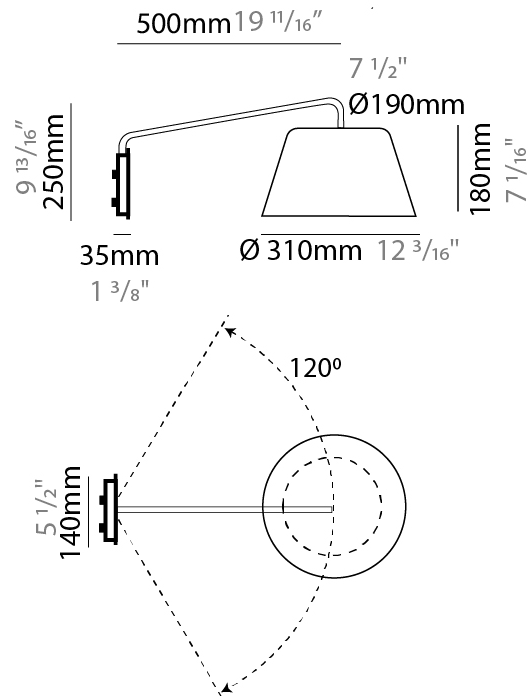

PROJECT	
TYPE	
SPECIFIER	
QUANTITY	
DATE	

SENTO SURFACE

D113014- -

base number   Finish (Diamond)   Finish (Triangle)

1. To build a product code in our configurator select the specify button on the base model # product page
2. To build a manual product code on this datasheet choose from the options listed below in blue font and add the suffix to the base model #

GENERAL

Series: Sento
Brand: Ole
Division: Design
Mounting Type: Surface
Mounting Location: Wall
Subcategory: Task

PHYSICAL

Shape: Bell
Diameter (mm): 310
Diameter (in): 12 ³/₁₆"
Width (mm): 310
Width (in): 12 ³/₁₆"
Height (mm): 250
Depth (mm): 500
Height (in): 9 ¹³/₁₆"
Depth (in): 19 ¹¹/₁₆"
Extension (mm): 655
Extension (in): 25 ³/₄"
Light Distribution: Direct
Weight (kg): 1.5
Weight (lbs): 3.3
Diffuser:rylic - Satin
Fixture Finish: WHI / MBK / BEI / MSA / OGR / MWH
Holder Finish: WHI / MBK
Fixture Material: Metal

ELECTRICAL

Number of Lamps: 1
Lamp Type: LED Retrofit
Lamp Shape: A19
Bulb Included: Bulb Not Included
Max. Wattage Per Lamp (W): 7
Lamp Base: E26
Input Voltage (V): 120
Upon Request: 277Vac / GU24

LED

OPTICAL

Adjustability: Rotating

RATINGS AND CERTIFICATIONS

Certified By: Certified for North American Standards
IP rating: IP20