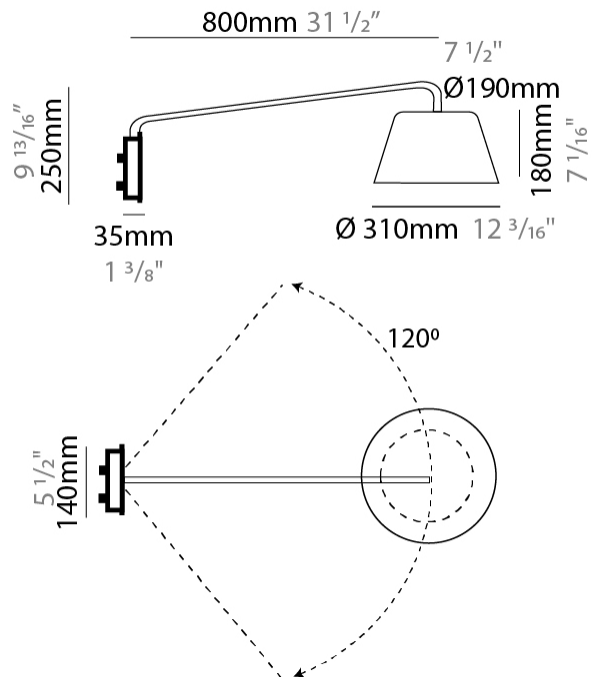

#### PHYSICAL

Shape: Bell  
 Diameter (mm): 310  
 Diameter (in): 12 3/16  
 Width (mm): 310  
 Width (in): 12 3/16  
 Height (mm): 250  
 Depth (mm): 800  
 Height (in): 9 13/16  
 Depth (in): 31 1/2  
 Extension (mm): 655  
 Extension (in): 25 3/4  
 Light Distribution: Direct  
 Weight (kg): 1.7  
 Weight (lbs): 3.7  
 Diffuser:rylic - Satin  
 Fixture Finish: WHI / MBK / BEI / MSA / OGR / MWH  
 Holder Finish: WHI / MBK  
 Fixture Material: Metal  
 Cable Details: 3000mm Cable

#### PHYSICAL

Shape: Bell  
 Diameter (mm): 310  
 Diameter (in): 12 <sup>3</sup>/<sub>16</sub>"  
 Width (mm): 310  
 Width (in): 12 <sup>3</sup>/<sub>16</sub>"  
 Height (mm): 250  
 Depth (mm): 500  
 Height (in): 9 <sup>13</sup>/<sub>16</sub>"  
 Depth (in): 19 <sup>11</sup>/<sub>16</sub>"  
 Extension (mm): 655  
 Extension (in): 25 <sup>3</sup>/<sub>4</sub>"  
 Light Distribution: Direct  
 Weight (kg): 1.5  
 Weight (lbs): 3.3  
 Diffuser:rylic - Satin  
 Fixture Finish: WHI / MBK / BEI / MSA / OGR / MWH  
 Holder Finish: WHI / MBK  
 Fixture Material: Metal