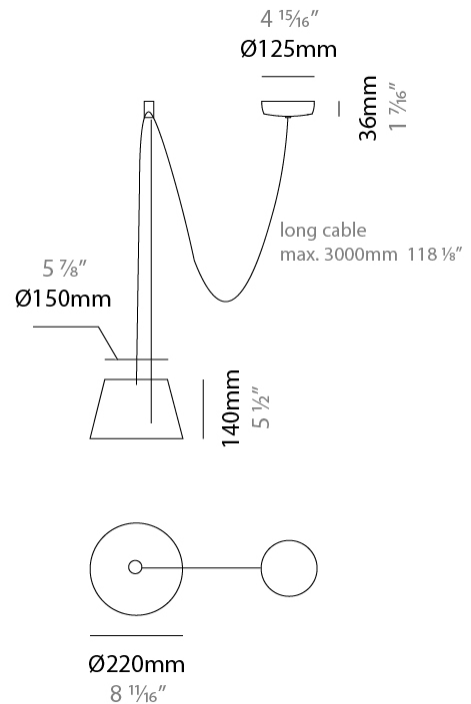

SENTO SUSPENSION

D111029-

base number Finish
Options

1. To build a product code in our configurator select the specify button on the base model # product page
2. To build a manual product code on this datasheet choose from the options listed below in blue font and add the suffix to the base model #

GENERAL

Series: Sento
Brand: Ole
Division: Design
Mounting Type: Suspension
Mounting Location: Ceiling
Subcategory: Pendant

PHYSICAL

Shape: Bell
Diameter (mm): 220
Diameter (in): 8 11/16
Height (mm): 140
Height (in): 5 1/2
Max. Overall Height (mm): 3140
Max. Overall Height (in): 123 5/8
Light Distribution: Direct
Weight (kg): 1.2
Weight (lbs): 2.6
Diffuser:rylic - Satin
[Fixture Finish: WHi / MBK / MWH](#)
Fixture Material: Metal
Cable Details: 2000mm Cable

ELECTRICAL

Number of Lamps: 1
Lamp Type: LED Retrofit
Lamp Shape: MR16
Bulb Included: Bulb Not Included
Max. Wattage Per Lamp (W): 7
Lamp Base: GU10
Input Voltage (V): 120

LED

OPTICAL

Adjustability: Tilting

RATINGS AND CERTIFICATIONS

Certified By: Certified for North American Standards
IP rating: IP20

PROJECT
TYPE
SPECIFIER
QUANTITY
DATE