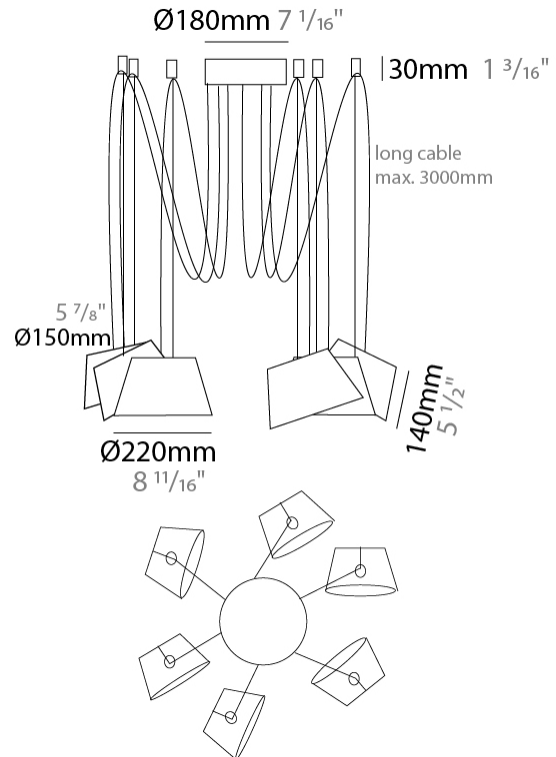

PROJECT	_____
TYPE	_____
SPECIFIER	_____
QUANTITY	_____
DATE	_____

SENTO SUSPENSION

D111035-

base number Finish
Options

1. To build a product code in our configurator select the specify button on the base model # product page
2. To build a manual product code on this datasheet choose from the options listed below in blue font and add the suffix to the base model #

GENERAL

Series: Sento
Brand: Ole
Division: Design
Mounting Type: Suspension
Mounting Location: Ceiling
Subcategory: Pendant

PHYSICAL

Shape: Bell
Diameter (mm): 220
Diameter (in): 8 11/16
Height (mm): 140
Height (in): 5 1/2
Max. Overall Height (mm): 3140
Max. Overall Height (in): 123 5/8
Light Distribution: Direct
Weight (kg): 4.5
Weight (lbs): 9.9
Diffuser:rylic - Satin
[Fixture Finish: WHi / MBK / MWH](#)
Fixture Material: Metal
Cable Details: 3000mm Cable

ELECTRICAL

Number of Lamps: 6
Lamp Type: LED Retrofit
Lamp Shape: MR16
Bulb Included: Bulb Not Included
Max. Wattage Per Lamp (W): 7
Lamp Base: GU10
Input Voltage (V): 120

LED

OPTICAL

Adjustability: Tilting

RATINGS AND CERTIFICATIONS

Certified By: Certified for North American Standards
IP rating: IP20