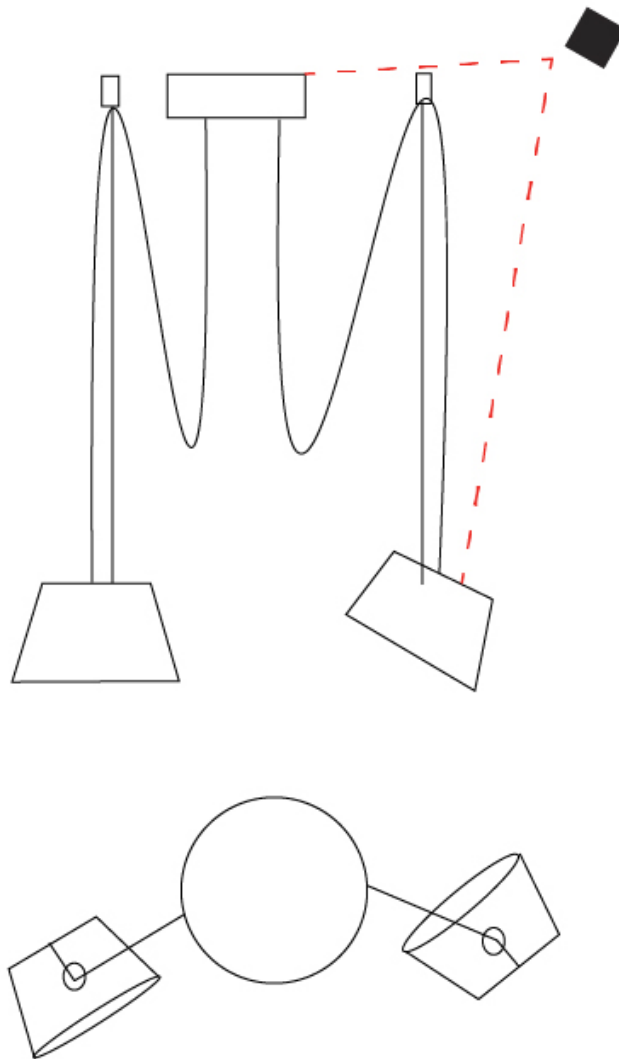

D111040-

PROJECT	_____
TYPE	_____
SPECIFIER	_____
QUANTITY	_____
DATE	_____

D