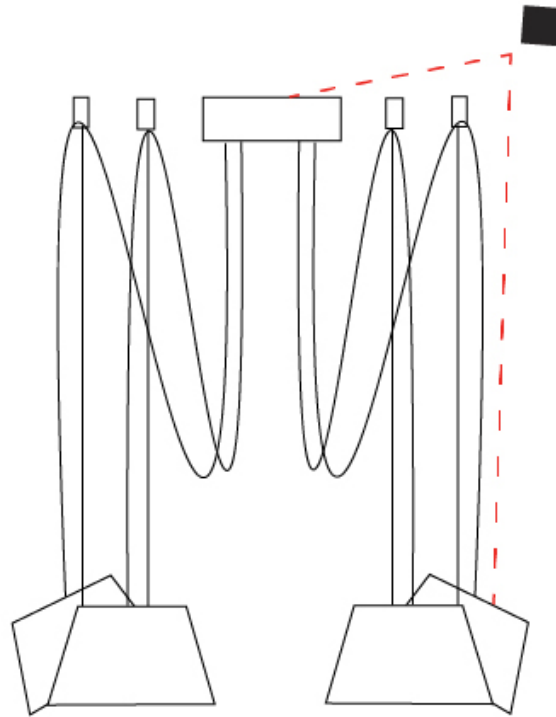

D111033-

PROJECT

TYPE

SPECIFIER

QUANTITY

DATE

D