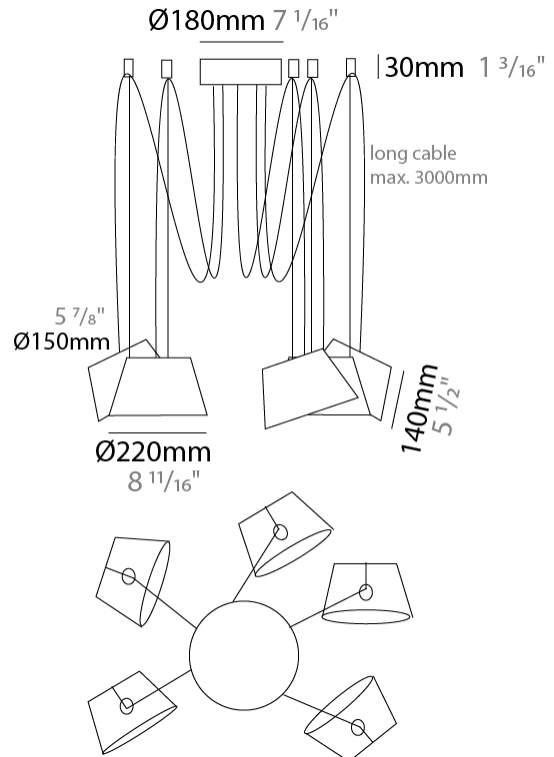

SENTO SUSPENSION

D111034-

base number   Finish
Options

1. To build a product code in our configurator select the specify button on the base model # product page
2. To build a manual product code on this datasheet choose from the options listed below in blue font and add the suffix to the base model #

GENERAL

Series: Sento
Brand: Ole
Division: Design
Mounting Type: Suspension
Mounting Location: Ceiling
Subcategory: Pendant

PHYSICAL

Shape: Bell
Diameter (mm): 220
Diameter (in): 8 11/16
Height (mm): 140
Height (in): 5 1/2
Max. Overall Height (mm): 3140
Max. Overall Height (in): 123 5/8
Light Distribution: Direct
Weight (kg): 3.6
Weight (lbs): 7.9
Diffuser: Arylic - Satin
Fixture Finish: WHi / MBK / MWH
Fixture Material: Metal
Cable Details: 3000mm Cable

ELECTRICAL

Number of Lamps: 5
Lamp Type: LED Retrofit
Lamp Shape: MR16
Bulb Included: Bulb Not Included
Max. Wattage Per Lamp (W): 7
Lamp Base: GU10
Input Voltage (V): 120

LED

OPTICAL

Adjustability: Tilting

RATINGS AND CERTIFICATIONS

Certified By: Certified for North American Standards
IP rating: IP20