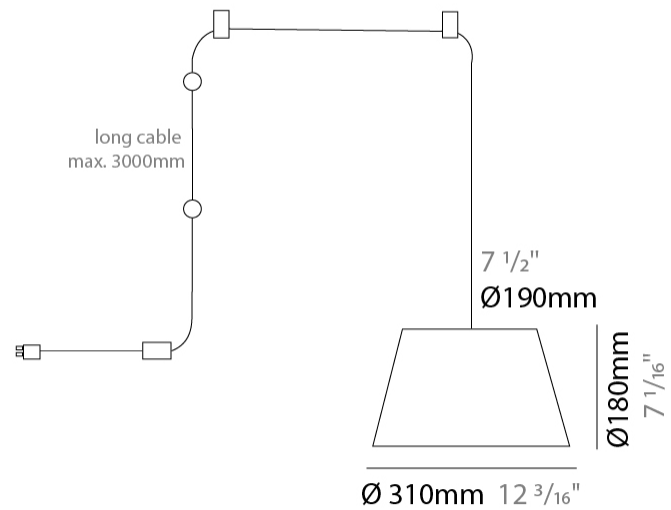

PROJECT	_____
TYPE	_____
SPECIFIER	_____
QUANTITY	_____
DATE	_____

SENTO SUSPENSION

D111039-

base number   Finish
(Triangle)

1. To build a product code in our configurator select the specify button on the base model # product page
2. To build a manual product code on this datasheet choose from the options listed below in blue font and add the suffix to the base model #

GENERAL

Series: Sento
Brand: Ole
Division: Design
Mounting Type: Suspension
Mounting Location: Ceiling
Subcategory: Pendant

PHYSICAL

Shape: Bell
Diameter (mm): 310
Diameter (in): 12 ³/₁₆
Height (mm): 180
Height (in): 7 ¹/₁₆
Max. Overall Height (mm): 3180
Max. Overall Height (in): 125 ³/₁₆
Light Distribution: Direct
Weight (kg): 1.3
Weight (lbs): 2.9
Diffuser:rylic - Satin
[Fixture Finish: WHI / MBK / BEI/ MSA / GRN](#)
Fixture Material: Metal
Cable Details: 3000mm Cable

ELECTRICAL

Number of Lamps: 1
Lamp Type: LED Retrofit
Lamp Shape: A19
Bulb Included: Bulb Not Included
Max. Wattage Per Lamp (W): 7
Lamp Base: E26
Input Voltage (V): 120
Upon Request: 277Vac / GU24

LED

OPTICAL

Adjustability: Fixed

RATINGS AND CERTIFICATIONS

Certified By: Certified for North American Standards
IP rating: IP20