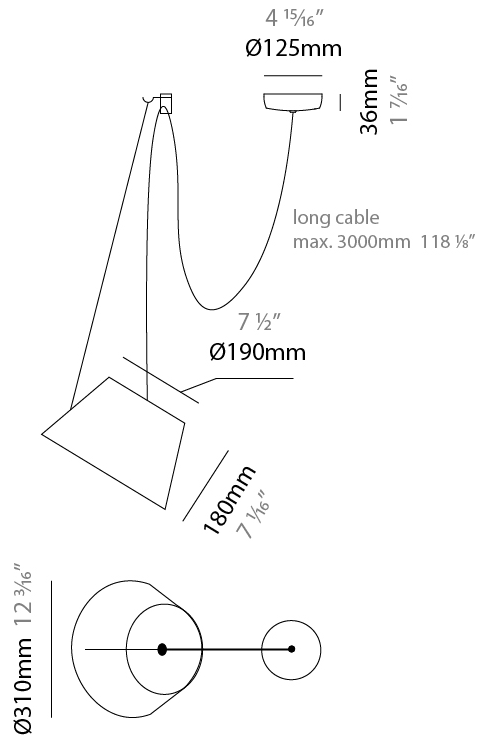

SENTO SUSPENSION

D111038-

base number   Finish
Options

1. To build a product code in our configurator select the specify button on the base model # product page
2. To build a manual product code on this datasheet choose from the options listed below in blue font and add the suffix to the base model #

GENERAL

Series: Sento
Brand: Ole
Division: Design
Mounting Type: Suspension
Mounting Location: Ceiling
Subcategory: Pendant

PHYSICAL

Shape: Bell
Diameter (mm): 310
Diameter (in): 12 3/16
Height (mm): 180
Height (in): 7 1/16
Max. Overall Height (mm): 3180
Max. Overall Height (in): 125 3/16
Light Distribution: Direct
Weight (kg): 1.3
Weight (lbs): 2.9
Diffuser: Arylic - Satin
Fixture Finish: WHi / MBK / MWH
Fixture Material: Metal
Cable Details: 2000mm Cable

ELECTRICAL

Number of Lamps: 1
Lamp Type: LED Retrofit
Lamp Shape: A19
Bulb Included: Bulb Not Included
Max. Wattage Per Lamp (W): 7
Lamp Base: E26
Input Voltage (V): 120
Upon Request: 277Vac / GU24

LED

OPTICAL

Adjustability: Tilting

RATINGS AND CERTIFICATIONS

Certified By: Certified for North American Standards
IP rating: IP20