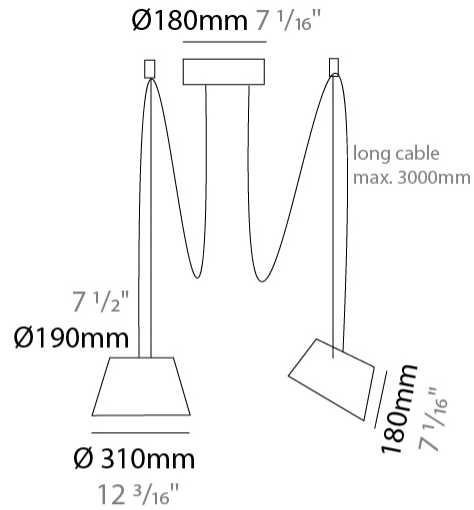

SENTO SUSPENSION

D111040-

base number   Finish
Options

1. To build a product code in our configurator select the specify button on the base model # product page
2. To build a manual product code on this datasheet choose from the options listed below in blue font and add the suffix to the base model #

GENERAL

Series: Sento
Brand: Ole
Division: Design
Mounting Type: Suspension
Mounting Location: Ceiling
Subcategory: Pendant

PHYSICAL

Shape: Bell
Diameter (mm): 310
Diameter (in): 12 3/16
Height (mm): 180
Height (in): 7 1/16
Max. Overall Height (mm): 3180
Max. Overall Height (in): 125 3/16
Light Distribution: Direct
Weight (kg): 1.8
Weight (lbs): 4
Diffuser: Arylic - Satin
Fixture Finish: WHI / MBK / MWH
Fixture Material: Metal
Cable Details: 3000mm Cable

ELECTRICAL

Number of Lamps: 2
Lamp Type: LED Retrofit
Lamp Shape: A19
Bulb Included: Bulb Not Included
Max. Wattage Per Lamp (W): 7
Lamp Base: E26
Input Voltage (V): 120
Upon Request: 277Vac / GU24

LED

OPTICAL

Adjustability: Tilting

RATINGS AND CERTIFICATIONS

Certified By: Certified for North American Standards
IP rating: IP20