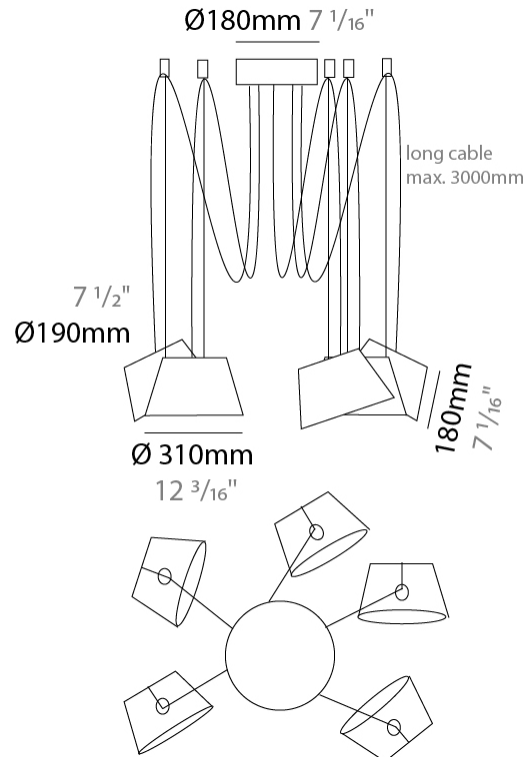

PROJECT _____
TYPE _____
SPECIFIER _____
QUANTITY _____
DATE _____

SENTO SUSPENSION

D111043-

base number   Finish
Options

1. To build a product code in our configurator select the specify button on the base model # product page
2. To build a manual product code on this datasheet choose from the options listed below in blue font and add the suffix to the base model #

GENERAL

Series: Sento _____
Brand: Ole _____
Division: Design _____
Mounting Type: Suspension _____
Mounting Location: Ceiling _____
Subcategory: Pendant _____

PHYSICAL

Shape: Bell _____
Diameter (mm): 310 _____
Diameter (in): 12 ³/₁₆ _____
Height (mm): 180 _____
Height (in): 7 ¹/₁₆ _____
Max. Overall Height (mm): 3180 _____
Max. Overall Height (in): 125 ³/₁₆ _____
Light Distribution: Direct _____
Weight (kg): 3.6 _____
Weight (lbs): 7.9 _____
Diffuser:rylic - Satin _____
Fixture Finish: [WHi / MBK / MWH](#) _____
Fixture Material: Metal _____
Cable Details: 3000mm Cable _____

ELECTRICAL

Number of Lamps: 5 _____
Lamp Type: LED Retrofit _____
Lamp Shape: A19 _____
Bulb Included: Bulb Not Included _____
Max. Wattage Per Lamp (W): 7 _____
Lamp Base: E26 _____
Input Voltage (V): 120 _____
Upon Request: 277Vac / GU24 _____

LED

OPTICAL

Adjustability: Tilting _____

RATINGS AND CERTIFICATIONS

Certified By: Certified for North American Standards _____
IP rating: IP20 _____