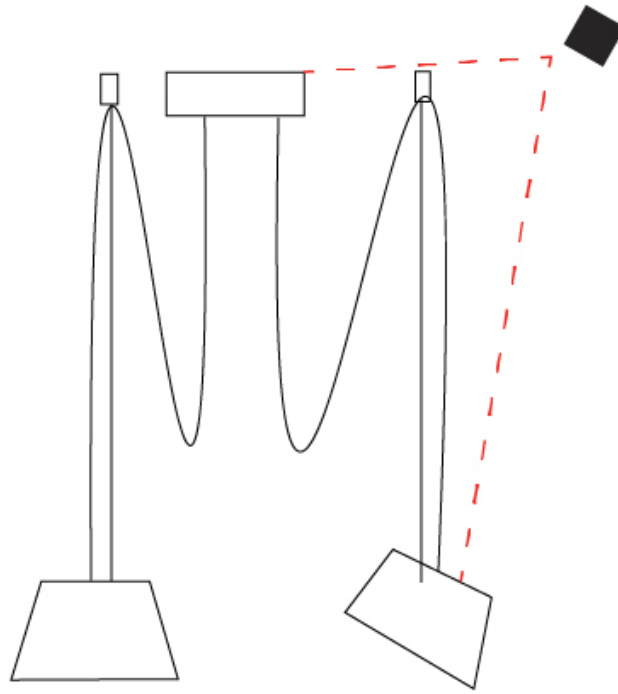

D111040-

PROJECT	_____
TYPE	_____
SPECIFIER	_____
QUANTITY	_____
DATE	_____

D