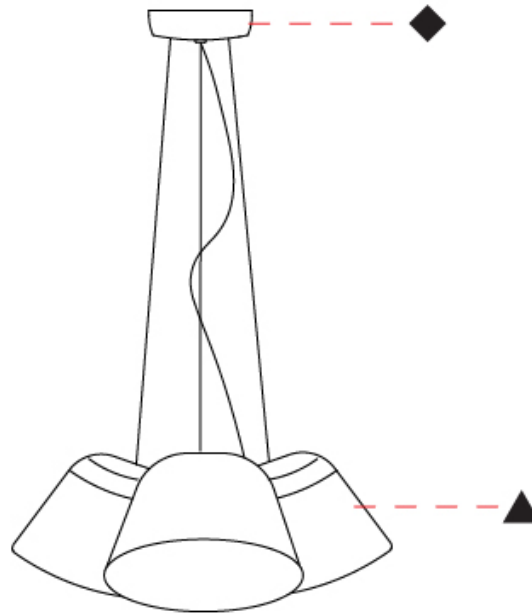

SENTO SUSPENSION

D111036-

PROJECT

TYPE

SPECIFIER

QUANTITY

DATE

D