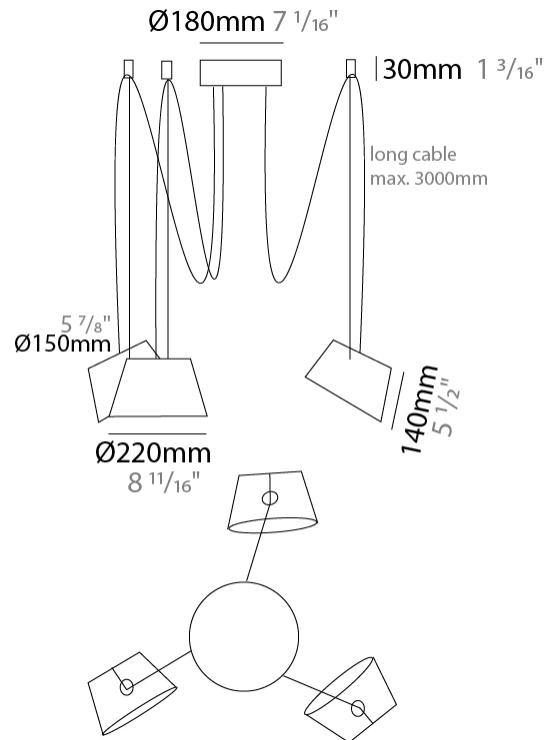

SENTO SUSPENSION

D111032-

base number Finish
Options

PROJECT _____
TYPE _____
SPECIFIER _____
QUANTITY _____
DATE _____

1. To build a product code in our configurator select the specify button on the base model # product page
2. To build a manual product code on this datasheet choose from the options listed below in blue font and add the suffix to the base model #

GENERAL

Series: Sento
Brand: Ole
Division: Design
Mounting Type: Suspension
Mounting Location: Ceiling
Subcategory: Pendant

PHYSICAL

Shape: Bell
Diameter (mm): 220
Diameter (in): 8 ¹¹/₁₆
Height (mm): 140
Height (in): 5 ¹/₂
Max. Overall Height (mm): 3140
Max. Overall Height (in): 123 ⁵/₈
Light Distribution: Direct
Weight (kg): 2.4
Weight (lbs): 5.3
Diffuser:rylic - Satin
Fixture Finish: [WHI / MBK / MWH](#)
Fixture Material: Metal
Cable Details: 3000mm Cable

ELECTRICAL

Number of Lamps: 3
Lamp Type: LED Retrofit
Lamp Shape: MR16
Bulb Included: Bulb Not Included
Max. Wattage Per Lamp (W): 7
Lamp Base: GU10
Input Voltage (V): 120

LED

OPTICAL

Adjustability: Tilting

RATINGS AND CERTIFICATIONS

Certified By: Certified for North American Standards
IP rating: IP20