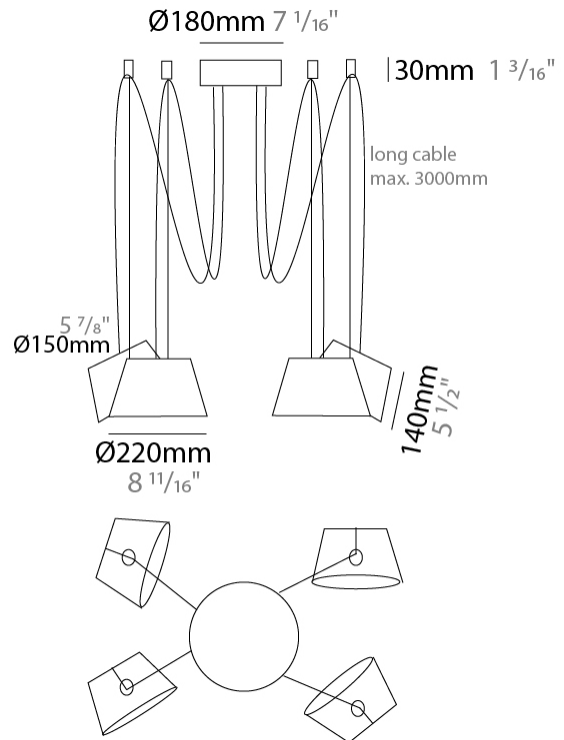

PROJECT _____
TYPE _____
SPECIFIER _____
QUANTITY _____
DATE _____

SENTO SUSPENSION

D111033-

base number   Finish
Options

1. To build a product code in our configurator select the specify button on the base model # product page
2. To build a manual product code on this datasheet choose from the options listed below in blue font and add the suffix to the base model #

GENERAL

Series: Sento
Brand: Ole
Division: Design
Mounting Type: Suspension
Mounting Location: Ceiling
Subcategory: Pendant

PHYSICAL

Shape: Bell
Diameter (mm): 220
Diameter (in): 8 11/16
Height (mm): 140
Height (in): 5 1/2
Max. Overall Height (mm): 3140
Max. Overall Height (in): 123 5/8
Light Distribution: Direct
Weight (kg): 3
Weight (lbs): 6.6
Diffuser: Arylic - Satin
Fixture Finish: WHi / MBK / MWH
Fixture Material: Metal
Cable Details: 3000mm Cable

ELECTRICAL

Number of Lamps: 4
Lamp Type: LED Retrofit
Lamp Shape: MR16
Bulb Included: Bulb Not Included
Max. Wattage Per Lamp (W): 7
Lamp Base: GU10
Input Voltage (V): 120

LED

OPTICAL

Adjustability: Tilting

RATINGS AND CERTIFICATIONS

Certified By: Certified for North American Standards
IP rating: IP20