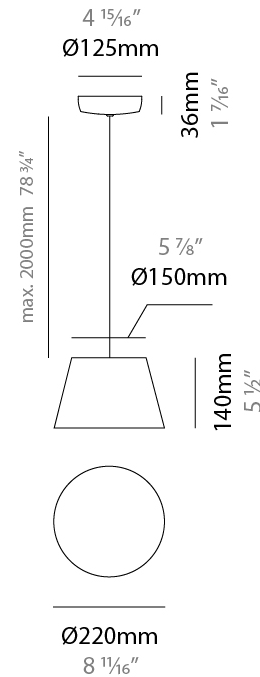

SENTO SUSPENSION

D111028-

base number   Finish
(Triangle)

1. To build a product code in our configurator select the specify button on the base model # product page
2. To build a manual product code on this datasheet choose from the options listed below in blue font and add the suffix to the base model #

GENERAL

Series: Sento
Brand: Ole
Division: Design
Mounting Type: Suspension
Mounting Location: Ceiling
Subcategory: Pendant

PHYSICAL

Shape: Bell
Diameter (mm): 220
Diameter (in): 8 11/16
Height (mm): 140
Height (in): 5 1/2
Max. Overall Height (mm): 2140
Max. Overall Height (in): 84 1/4
Light Distribution: Direct
Weight (kg): 1.2
Weight (lbs): 2.6
Diffuser: Arylic - Satin
[Fixture Finish: WHI / MBK / BEI / MSA / OGR / MWH](#)
Fixture Material: Metal
Cable Details: 2000mm Cable

ELECTRICAL

Number of Lamps: 1
Lamp Type: LED Retrofit
Lamp Shape: MR16
Bulb Included: Bulb Not Included
Max. Wattage Per Lamp (W): 7
Lamp Base: GU10
Input Voltage (V): 120

LED

OPTICAL

RATINGS AND CERTIFICATIONS

Certified By: Certified for North American Standards
IP rating: IP20

PROJECT	_____
TYPE	_____
SPECIFIER	_____
QUANTITY	_____
DATE	_____