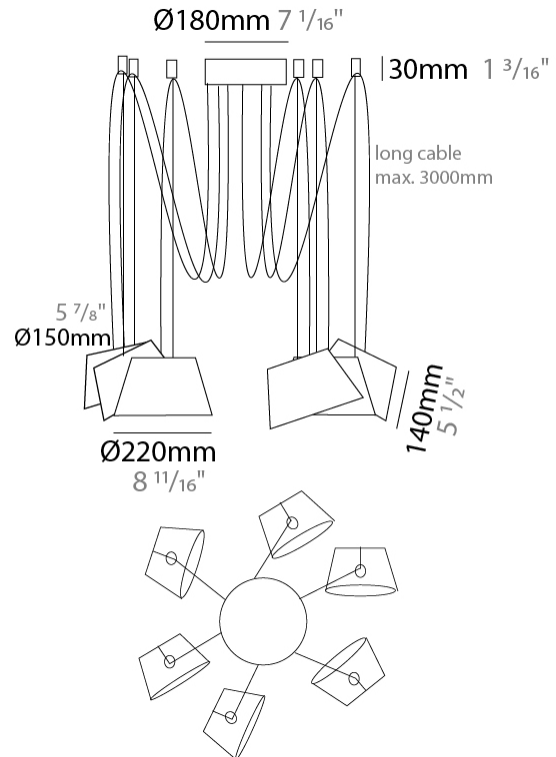

PROJECT _____
TYPE _____
SPECIFIER _____
QUANTITY _____
DATE _____

SENTO SUSPENSION

D111035-

base number   Finish
Options

1. To build a product code in our configurator select the specify button on the base model # product page
2. To build a manual product code on this datasheet choose from the options listed below in blue font and add the suffix to the base model #

GENERAL

Series: Sento _____
Brand: Ole _____
Division: Design _____
Mounting Type: Suspension _____
Mounting Location: Ceiling _____
Subcategory: Pendant _____

PHYSICAL

Shape: Bell _____
Diameter (mm): 220 _____
Diameter (in): 8 11/16 _____
Height (mm): 140 _____
Height (in): 5 1/2 _____
Max. Overall Height (mm): 3140 _____
Max. Overall Height (in): 123 5/8 _____
Light Distribution: Direct _____
Weight (kg): 4.5 _____
Weight (lbs): 9.9 _____
Diffuser:rylic - Satin _____
Fixture Finish: [WHI / MBK / MWH](#) _____
Fixture Material: Metal _____
Cable Details: 3000mm Cable _____

ELECTRICAL

Number of Lamps: 6 _____
Lamp Type: LED Retrofit _____
Lamp Shape: MR16 _____
Bulb Included: Bulb Not Included _____
Max. Wattage Per Lamp (W): 7 _____
Lamp Base: GU10 _____
Input Voltage (V): 120 _____

LED

OPTICAL

Adjustability: Tilting _____

RATINGS AND CERTIFICATIONS

Certified By: Certified for North American Standards _____
IP rating: IP20 _____