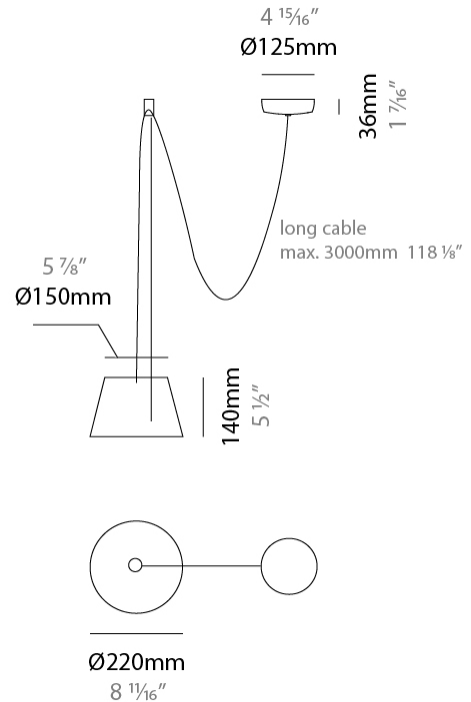

SENTO SUSPENSION

D111029-

base number Finish
Options

1. To build a product code in our configurator select the specify button on the base model # product page
2. To build a manual product code on this datasheet choose from the options listed below in blue font and add the suffix to the base model #

GENERAL

Series: Sento
Brand: Ole
Division: Design
Mounting Type: Suspension
Mounting Location: Ceiling
Subcategory: Pendant

PHYSICAL

Shape: Bell
Diameter (mm): 220
Diameter (in): 8 11/16
Height (mm): 140
Height (in): 5 1/2
Max. Overall Height (mm): 3140
Max. Overall Height (in): 123 5/8
Light Distribution: Direct
Weight (kg): 1.2
Weight (lbs): 2.6
Diffuser:rylic - Satin
[Fixture Finish: WHi / MBK / MWH](#)
Fixture Material: Metal
Cable Details: 2000mm Cable

ELECTRICAL

Number of Lamps: 1
Lamp Type: LED Retrofit
Lamp Shape: MR16
Bulb Included: Bulb Not Included
Max. Wattage Per Lamp (W): 7
Lamp Base: GU10
Input Voltage (V): 120

LED

OPTICAL

Adjustability: Tilting

RATINGS AND CERTIFICATIONS

Certified By: Certified for North American Standards
IP rating: IP20

PROJECT
TYPE
SPECIFIER
QUANTITY
DATE