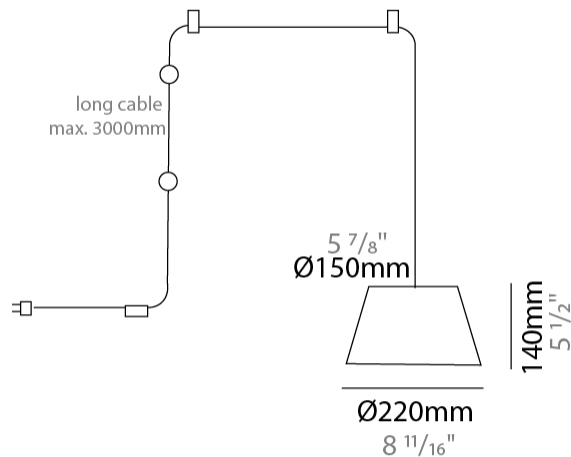

PROJECT	_____
TYPE	_____
SPECIFIER	_____
QUANTITY	_____
DATE	_____

SENTO SUSPENSION

D111030-

base number   Finish
(Triangle)

1. To build a product code in our configurator select the specify button on the base model # product page
2. To build a manual product code on this datasheet choose from the options listed below in blue font and add the suffix to the base model #

GENERAL

Series: Sento
Brand: Ole
Division: Design
Mounting Type: Suspension
Mounting Location: Ceiling
Subcategory: Pendant

PHYSICAL

Shape: Bell
Diameter (mm): 220
Diameter (in): 8 11/16
Height (mm): 140
Height (in): 5 1/2
Max. Overall Height (mm): 3140
Max. Overall Height (in): 123 5/8
Light Distribution: Direct
Weight (kg): 1.2
Weight (lbs): 2.6
Diffuser: Arylic - Satin
[Fixture Finish: WHI / MBK / BEI / MSA / OGR / MWH](#)
Fixture Material: Metal
Cable Details: 3000mm Cable

ELECTRICAL

Number of Lamps: 1
Lamp Type: LED Retrofit
Lamp Shape: MR16
Bulb Included: Bulb Not Included
Max. Wattage Per Lamp (W): 7
Lamp Base: GU10
Input Voltage (V): 120

LED

OPTICAL

Adjustability: Fixed

RATINGS AND CERTIFICATIONS

Certified By: Certified for North American Standards
IP rating: IP20