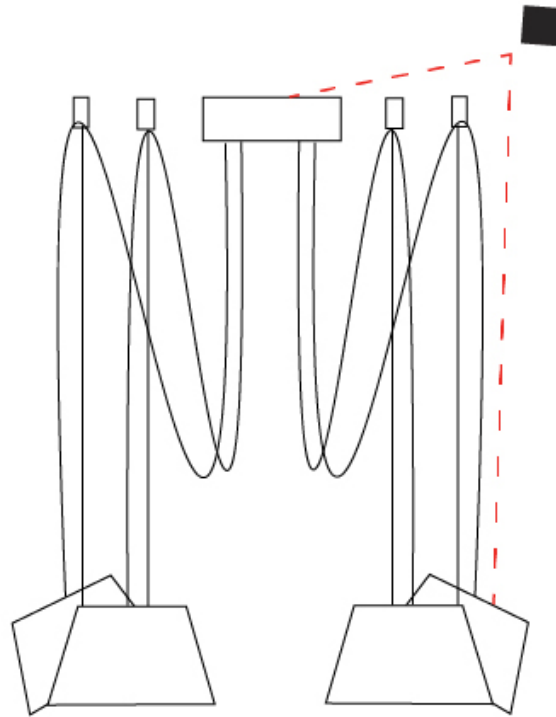

D111033-

PROJECT _____

TYPE _____

SPECIFIER _____

QUANTITY _____

DATE _____

D