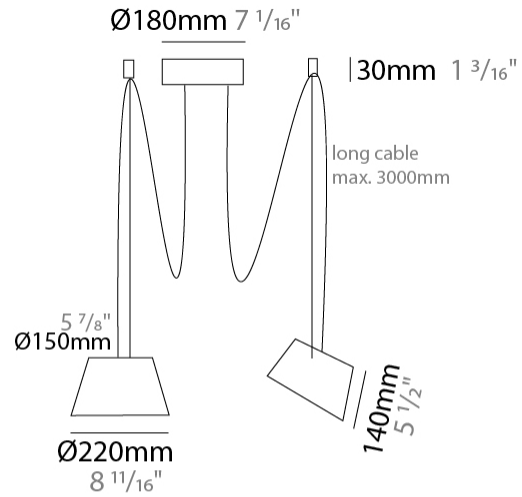

SENTO SUSPENSION

D111031-

base number   Finish
Options

PROJECT	_____
TYPE	_____
SPECIFIER	_____
QUANTITY	_____
DATE	_____

1. To build a product code in our configurator select the specify button on the base model # product page
2. To build a manual product code on this datasheet choose from the options listed below in blue font and add the suffix to the base model #

GENERAL

Series: Sento
Brand: Ole
Division: Design
Mounting Type: Suspension
Mounting Location: Ceiling
Subcategory: Pendant

PHYSICAL

Shape: Bell
Diameter (mm): 220
Diameter (in): 8 11/16
Height (mm): 140
Height (in): 5 1/2
Max. Overall Height (mm): 3140
Max. Overall Height (in): 123 5/8
Light Distribution: Direct
Weight (kg): 1.8
Weight (lbs): 3.6
Diffuser: Arylic - Satin
Fixture Finish: WHi / MBK / MWH
Fixture Material: Metal
Cable Details: 3000mm Cable

ELECTRICAL

Number of Lamps: 2
Lamp Type: LED Retrofit
Lamp Shape: MR16
Bulb Included: Bulb Not Included
Max. Wattage Per Lamp (W): 7
Lamp Base: GU10
Input Voltage (V): 120

LED

OPTICAL

Adjustability: Tilting

RATINGS AND CERTIFICATIONS

Certified By: Certified for North American Standards
IP rating: IP20