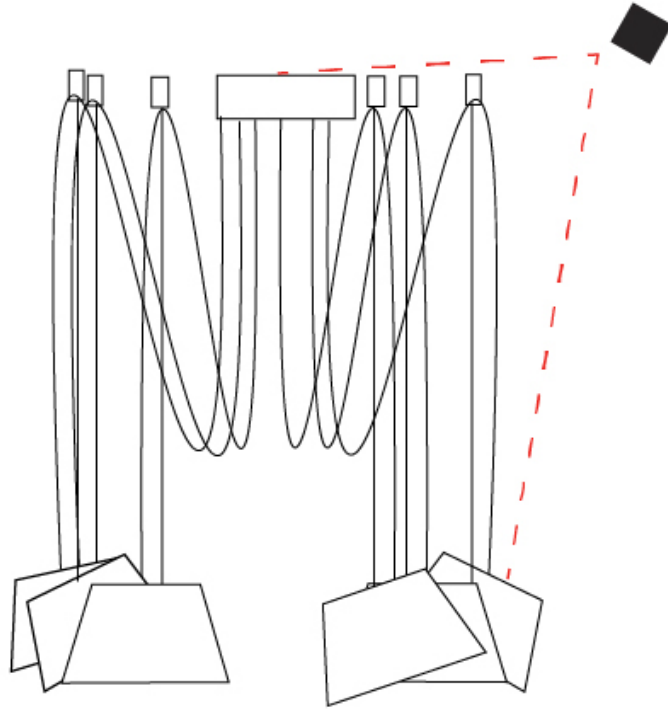

D111035-

PROJECT	_____
TYPE	_____
SPECIFIER	_____
QUANTITY	_____
DATE	_____

D