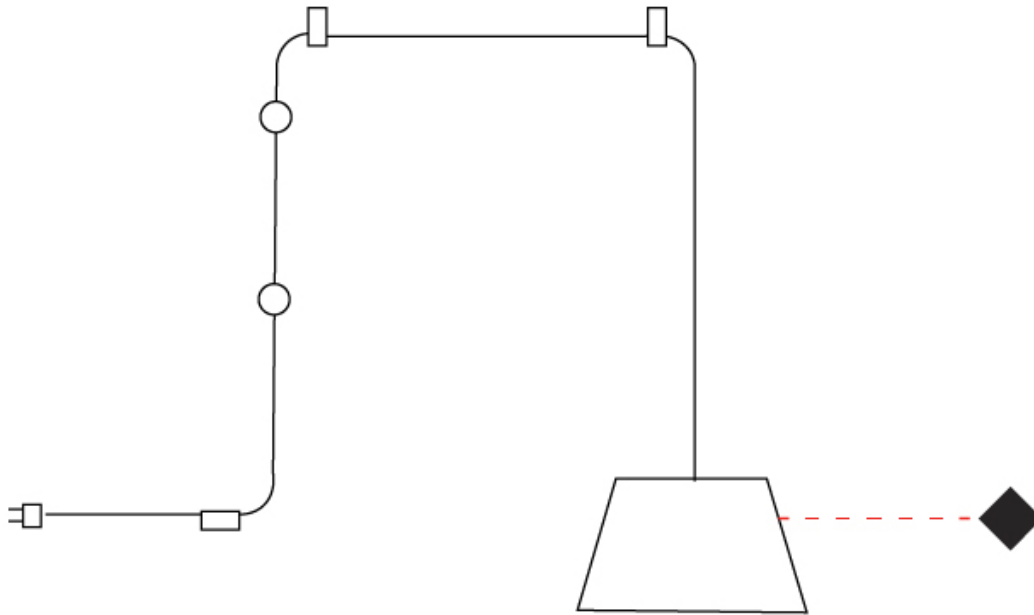

SENTO SUSPENSION

D111030-

PROJECT

TYPE

SPECIFIER

QUANTITY

DATE

D