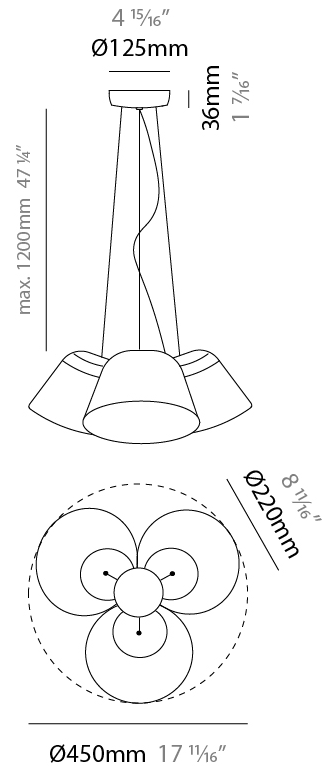

SENTO SUSPENSION

D111036-

base number   Finish (Diamond)   Finish (Triangle)

1. To build a product code in our configurator select the specify button on the base model # product page
2. To build a manual product code on this datasheet choose from the options listed below in blue font and add the suffix to the base model #

GENERAL

Series: Sento
Brand: Ole
Division: Design
Mounting Type: Suspension
Mounting Location: Ceiling
Subcategory: Pendant

PHYSICAL

Shape: Bell
Diameter (mm): 220
Diameter (in): 8 ¹¹/₁₆
Height (mm): 140
Height (in): 5 ¹/₂
Max. Overall Height (mm): 1340
Max. Overall Height (in): 52 ³/₄
Light Distribution: Direct
Weight (kg): 3.7
Weight (lbs): 8.1
Diffuser:rylic - Satin
Fixture Finish: WHI / MBK / BEI/ MSA / OGR / MWH
Holder Finish: WHI / MBK
Fixture Material: Metal
Cable Details: 3000mm Cable

ELECTRICAL

Number of Lamps: 3
Lamp Type: LED Retrofit
Lamp Shape: MR16
Bulb Included: Bulb Not Included
Max. Wattage Per Lamp (W): 7
Lamp Base: GU10
Input Voltage (V): 120

LED

OPTICAL

Adjustability: Tilting

RATINGS AND CERTIFICATIONS

Certified By: Certified for North American Standards
IP rating: IP20

PROJECT
TYPE
SPECIFIER
QUANTITY
DATE