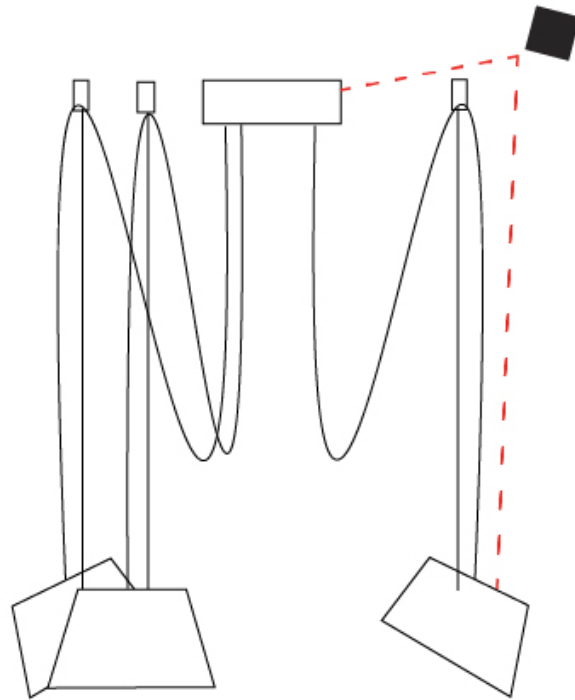

D111032-

PROJECT _____

TYPE _____

SPECIFIER _____

QUANTITY _____

DATE _____

D