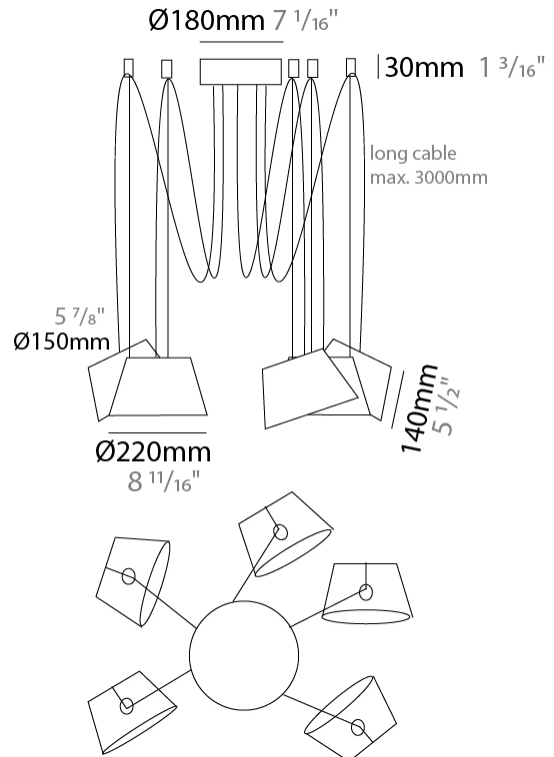

SENTO SUSPENSION

D111034-

base number Finish
Options

PROJECT _____
TYPE _____
SPECIFIER _____
QUANTITY _____
DATE _____

1. To build a product code in our configurator select the specify button on the base model # product page
2. To build a manual product code on this datasheet choose from the options listed below in blue font and add the suffix to the base model #

GENERAL

Series: Sento
Brand: Ole
Division: Design
Mounting Type: Suspension
Mounting Location: Ceiling
Subcategory: Pendant

PHYSICAL

Shape: Bell
Diameter (mm): 220
Diameter (in): 8 11/16
Height (mm): 140
Height (in): 5 1/2
Max. Overall Height (mm): 3140
Max. Overall Height (in): 123 5/8
Light Distribution: Direct
Weight (kg): 3.6
Weight (lbs): 7.9
Diffuser:rylic - Satin
Fixture Finish: [WHi / MBK / MWH](#)
Fixture Material: Metal
Cable Details: 3000mm Cable

ELECTRICAL

Number of Lamps: 5
Lamp Type: LED Retrofit
Lamp Shape: MR16
Bulb Included: Bulb Not Included
Max. Wattage Per Lamp (W): 7
Lamp Base: GU10
Input Voltage (V): 120

LED

OPTICAL

Adjustability: Tilting

RATINGS AND CERTIFICATIONS

Certified By: Certified for North American Standards
IP rating: IP20