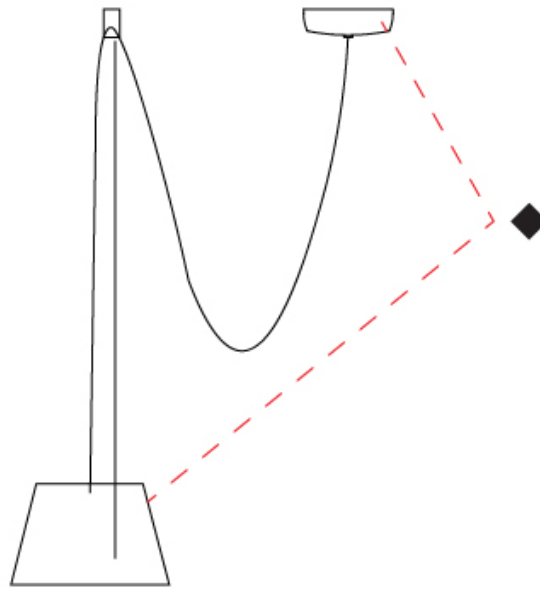

SENTO SUSPENSION

D111029-

PROJECT

TYPE

SPECIFIER

QUANTITY

DATE

D