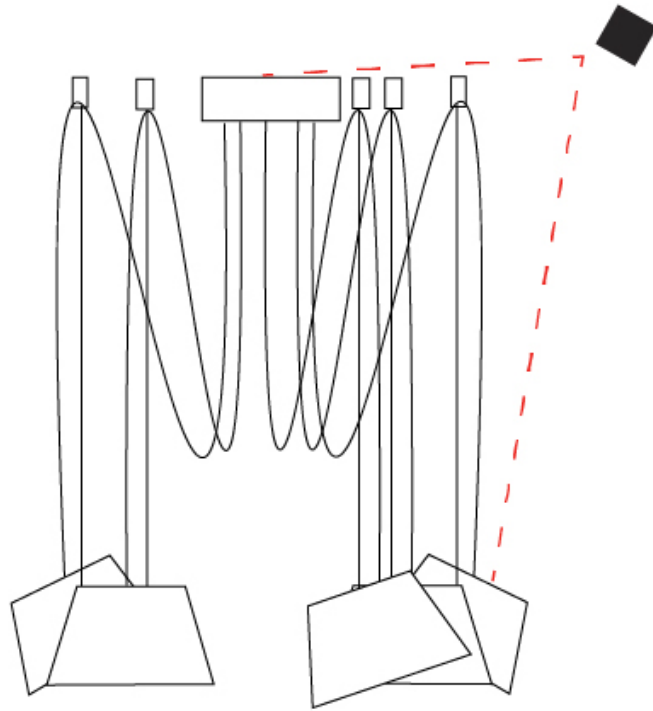

D111034-

PROJECT	_____
TYPE	_____
SPECIFIER	_____
QUANTITY	_____
DATE	_____

D