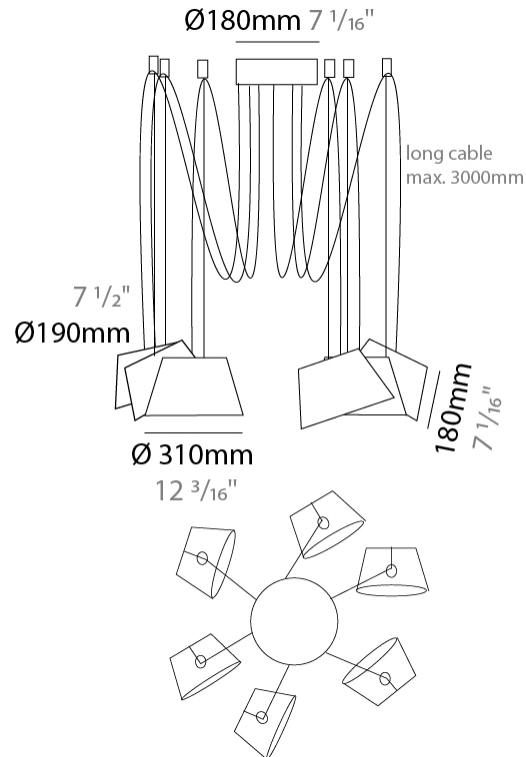

PROJECT _____
TYPE _____
SPECIFIER _____
QUANTITY _____
DATE _____

SENTO SUSPENSION

D111044-

base number   Finish
Options

1. To build a product code in our configurator select the specify button on the base model # product page
2. To build a manual product code on this datasheet choose from the options listed below in blue font and add the suffix to the base model #

GENERAL

Series: Sento
Brand: Ole
Division: Design
Mounting Type: Suspension
Mounting Location: Ceiling
Subcategory: Pendant

PHYSICAL

Shape: Bell
Diameter (mm): 310
Diameter (in): 12 3/16
Height (mm): 180
Height (in): 7 1/16
Max. Overall Height (mm): 3180
Max. Overall Height (in): 125 3/16
Light Distribution: Direct
Weight (kg): 4.5
Weight (lbs): 9.9
Diffuser: Arylic - Satin
Fixture Finish: WHi / MBK / MWH
Fixture Material: Metal
Cable Details: 3000mm Cable

ELECTRICAL

Number of Lamps: 6
Lamp Type: LED Retrofit
Lamp Shape: A19
Bulb Included: Bulb Not Included
Max. Wattage Per Lamp (W): 7
Lamp Base: E26
Input Voltage (V): 120
Upon Request: 277Vac / GU24

LED

OPTICAL

Adjustability: Tilting

RATINGS AND CERTIFICATIONS

Certified By: Certified for North American Standards
IP rating: IP20