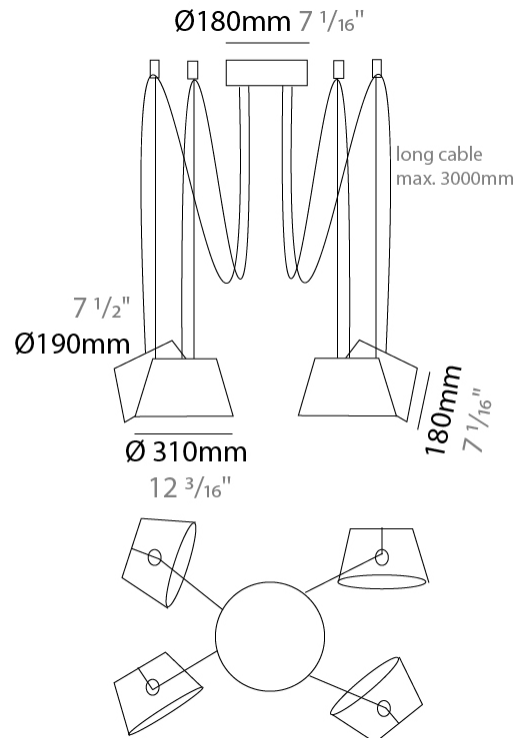

SENTO SUSPENSION

D111042-

base number _____
Finish _____
Options _____

1. To build a product code in our configurator select the specify button on the base model # product page
2. To build a manual product code on this datasheet choose from the options listed below in blue font and add the suffix to the base model #

GENERAL

Series: Sento _____
Brand: Ole _____
Division: Design _____
Mounting Type: Suspension _____
Mounting Location: Ceiling _____
Subcategory: Pendant _____

PHYSICAL

Shape: Bell _____
Diameter (mm): 310 _____
Diameter (in): 12 ³/₁₆ _____
Height (mm): 180 _____
Height (in): 7 ¹/₁₆ _____
Max. Overall Height (mm): 3180 _____
Max. Overall Height (in): 125 ³/₁₆ _____
Light Distribution: Direct _____
Weight (kg): 2.9 _____
Weight (lbs): 6.4 _____
Diffuser: Arylic - Satin _____
Fixture Finish: [WHi / MBK / MWH](#) _____
Fixture Material: Metal _____
Cable Details: 3000mm Cable _____

ELECTRICAL

Number of Lamps: 4 _____
Lamp Type: LED Retrofit _____
Bulb Included: Bulb Not Included _____
Max. Wattage Per Lamp (W): 7 _____
Lamp Base: E26 _____
Input Voltage (V): 120 _____

LED

OPTICAL

Adjustability: Tilting _____

RATINGS AND CERTIFICATIONS

Certified By: Certified for North American Standards _____
IP rating: IP20 _____