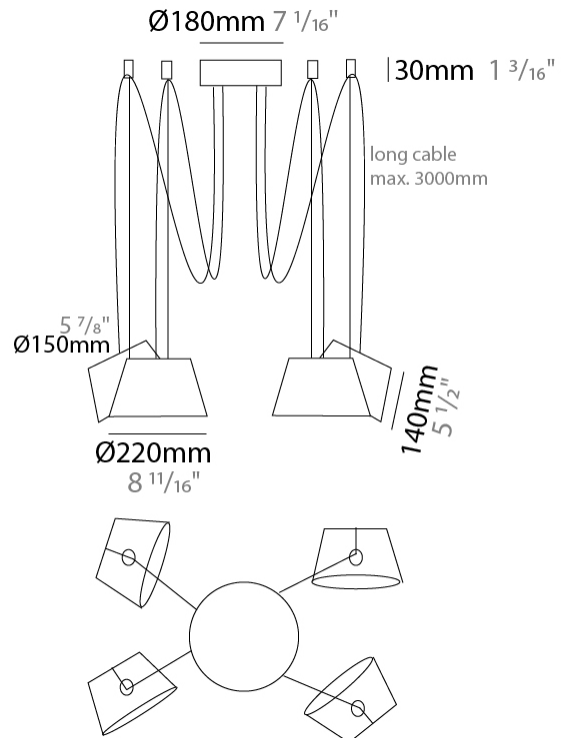

SENTO SUSPENSION

D111033-

base number _____
Finish _____
Options _____

1. To build a product code in our configurator select the specify button on the base model # product page
2. To build a manual product code on this datasheet choose from the options listed below in blue font and add the suffix to the base model #

GENERAL

Series: Sento _____
Brand: Ole _____
Division: Design _____
Mounting Type: Suspension _____
Mounting Location: Ceiling _____
Subcategory: Pendant _____

PHYSICAL

Shape: Bell _____
Diameter (mm): 220 _____
Diameter (in): 8 ¹¹/₁₆ _____
Height (mm): 140 _____
Height (in): 5 ¹/₂ _____
Max. Overall Height (mm): 3140 _____
Max. Overall Height (in): 123 ⁵/₈ _____
Light Distribution: Direct _____
Weight (kg): 3 _____
Weight (lbs): 6.6 _____
Diffuser: Arylic - Satin _____
Fixture Finish: [WHi / MBK / MWH](#) _____
Fixture Material: Metal _____
Cable Details: 3000mm Cable _____

ELECTRICAL

Number of Lamps: 4 _____
Lamp Type: LED Retrofit _____
Lamp Shape: MR16 _____
Bulb Included: Bulb Not Included _____
Max. Wattage Per Lamp (W): 7 _____
Lamp Base: GU10 _____
Input Voltage (V): 120 _____

LED

OPTICAL

Adjustability: Tilting _____

RATINGS AND CERTIFICATIONS

Certified By: Certified for North American Standards _____
IP rating: IP20 _____