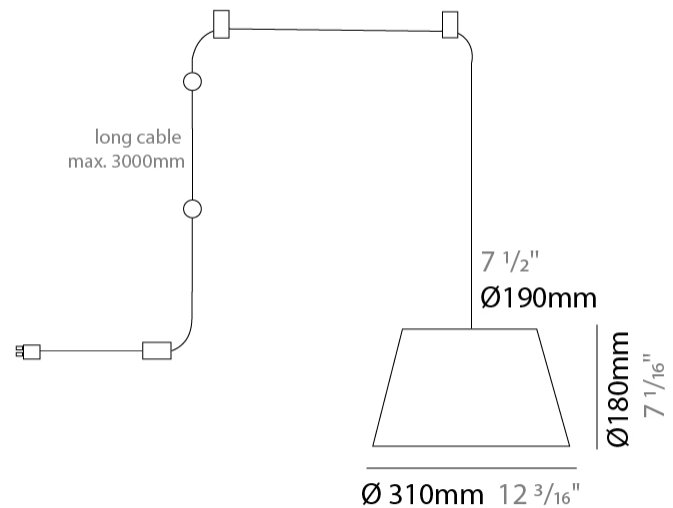

PROJECT	_____
TYPE	_____
SPECIFIER	_____
QUANTITY	_____
DATE	_____

SENTO SUSPENSION

D111039-

base number   Finish
(Triangle)

1. To build a product code in our configurator select the specify button on the base model # product page
2. To build a manual product code on this datasheet choose from the options listed below in blue font and add the suffix to the base model #

GENERAL

Series: Sento _____
Brand: Ole _____
Division: Design _____
Mounting Type: Suspension _____
Mounting Location: Ceiling _____
Subcategory: Pendant _____

PHYSICAL

Shape: Bell _____
Diameter (mm): 310 _____
Diameter (in): 12 ³/₁₆ _____
Height (mm): 180 _____
Height (in): 7 ¹/₁₆ _____
Max. Overall Height (mm): 3180 _____
Max. Overall Height (in): 125 ³/₁₆ _____
Light Distribution: Direct _____
Weight (kg): 1.3 _____
Weight (lbs): 2.9 _____
Diffuser:rylic - Satin _____
[Fixture Finish: WHI / MBK / BEI/ MSA / GRN](#) _____
Fixture Material: Metal _____
Cable Details: 3000mm Cable _____

ELECTRICAL

Number of Lamps: 1 _____
Lamp Type: LED Retrofit _____
Lamp Shape: A19 _____
Bulb Included: Bulb Not Included _____
Max. Wattage Per Lamp (W): 7 _____
Lamp Base: E26 _____
Input Voltage (V): 120 _____
Upon Request: 277Vac / GU24 _____

LED

OPTICAL

Adjustability: Fixed _____

RATINGS AND CERTIFICATIONS

Certified By: Certified for North American Standards _____
IP rating: IP20 _____