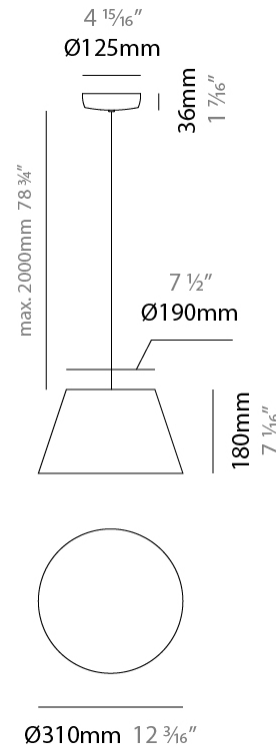

SENTO SUSPENSION

D111037-

base number   Finish
(Triangle) (Triangle)

1. To build a product code in our configurator select the specify button on the base model # product page
2. To build a manual product code on this datasheet choose from the options listed below in blue font and add the suffix to the base model #

GENERAL

Series: Sento
Brand: Ole
Division: Design
Mounting Type: Suspension
Mounting Location: Ceiling
Subcategory: Pendant

PHYSICAL

Shape: Bell
Diameter (mm): 310
Diameter (in): 12 3/16
Height (mm): 180
Height (in): 7 1/16
Max. Overall Height (mm): 2180
Max. Overall Height (in): 85 13/16
Light Distribution: Direct
Weight (kg): 1.3
Weight (lbs): 2.9
Diffuser: Arylic - Satin
Fixture Finish: WHI / MBK / BEI / MSA / OGR / MWH
Fixture Material: Metal
Cable Details: 2000mm Cable

ELECTRICAL

Number of Lamps: 1
Lamp Type: LED Retrofit
Lamp Shape: A19
Bulb Included: Bulb Not Included
Max. Wattage Per Lamp (W): 15
Lamp Base: E26
Input Voltage (V): 120
Upon Request: 277Vac / GU24

LED

OPTICAL

RATINGS AND CERTIFICATIONS

Certified By: Certified for North American Standards
IP rating: IP20

PROJECT	_____
TYPE	_____
SPECIFIER	_____
QUANTITY	_____
DATE	_____