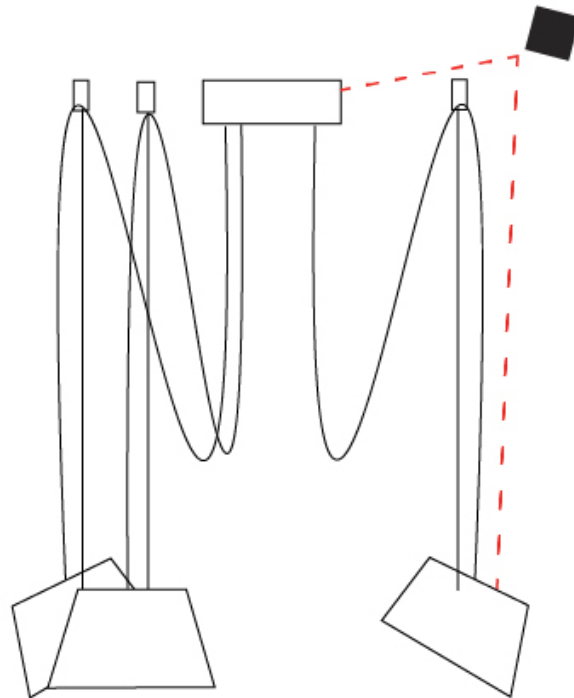

D111032-

PROJECT	_____
TYPE	_____
SPECIFIER	_____
QUANTITY	_____
DATE	_____

D