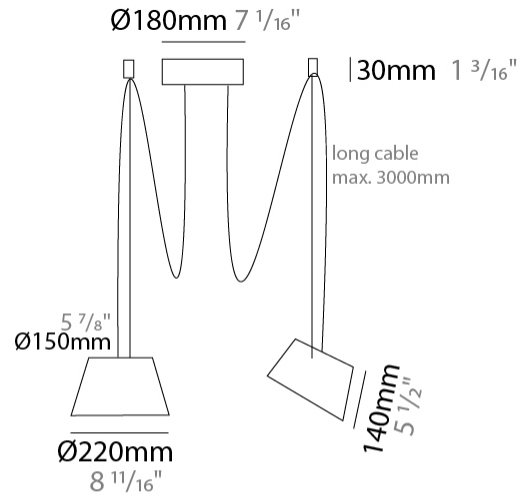

PROJECT _____
TYPE _____
SPECIFIER _____
QUANTITY _____
DATE _____

SENTO SUSPENSION

D111031-

base number _____
Finish _____
Options _____

1. To build a product code in our configurator select the specify button on the base model # product page
2. To build a manual product code on this datasheet choose from the options listed below in blue font and add the suffix to the base model #

GENERAL

Series: Sento _____
Brand: Ole _____
Division: Design _____
Mounting Type: Suspension _____
Mounting Location: Ceiling _____
Subcategory: Pendant _____

PHYSICAL

Shape: Bell _____
Diameter (mm): 220 _____
Diameter (in): 8 ¹¹/₁₆ _____
Height (mm): 140 _____
Height (in): 5 ¹/₂ _____
Max. Overall Height (mm): 3140 _____
Max. Overall Height (in): 123 ⁵/₈ _____
Light Distribution: Direct _____
Weight (kg): 1.8 _____
Weight (lbs): 3.6 _____
Diffuser:rylic - Satin _____
Fixture Finish: [WHi / MBK / MWH](#) _____
Fixture Material: Metal _____
Cable Details: 3000mm Cable _____

ELECTRICAL

Number of Lamps: 2 _____
Lamp Type: LED Retrofit _____
Lamp Shape: MR16 _____
Bulb Included: Bulb Not Included _____
Max. Wattage Per Lamp (W): 7 _____
Lamp Base: GU10 _____
Input Voltage (V): 120 _____

LED

OPTICAL

Adjustability: Tilting _____

RATINGS AND CERTIFICATIONS

Certified By: Certified for North American Standards _____
IP rating: IP20 _____