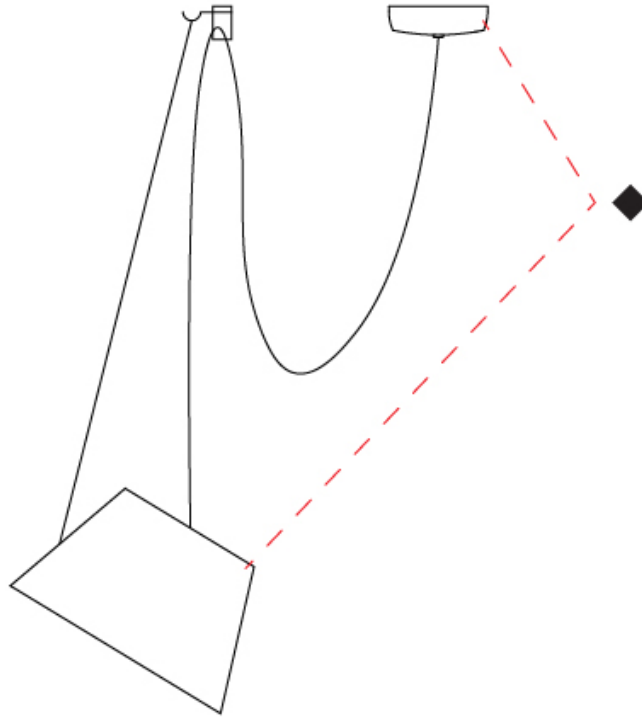

SENTO SUSPENSION

D111038-

PROJECT

TYPE

SPECIFIER

QUANTITY

DATE

D