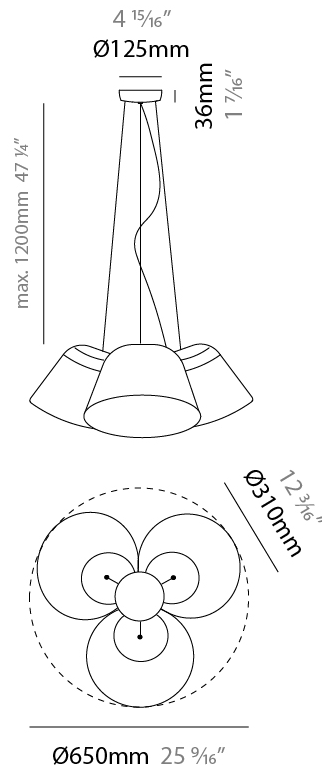

SENTO SUSPENSION

D111045-

base number   Finish (Diamond)   Finish (Triangle)

1. To build a product code in our configurator select the specify button on the base model # product page
2. To build a manual product code on this datasheet choose from the options listed below in blue font and add the suffix to the base model #

GENERAL

Series: Sento
Brand: Ole
Division: Design
Mounting Type: Suspension
Mounting Location: Ceiling
Subcategory: Pendant

PHYSICAL

Shape: Bell
Diameter (mm): 310
Diameter (in): 25 ⁹/₁₆
Height (mm): 180
Height (in): 7 ¹/₁₆
Max. Overall Height (mm): 1416
Max. Overall Height (in): 55 ³/₄
Light Distribution: Direct
Weight (kg): 4.7
Weight (lbs): 10.3
Diffuser:rylic - Satin
Fixture Finish: WHI / MBK / BEI/ MSA / OGR / MWH
Holder Finish: WHI / MBK
Fixture Material: Metal
Cable Details: 3000mm Cable

ELECTRICAL

Number of Lamps: 3
Lamp Type: LED Retrofit
Lamp Shape: A19
Bulb Included: Bulb Not Included
Max. Wattage Per Lamp (W): 7
Lamp Base: E26
Input Voltage (V): 120
Upon Request: 277Vac / GU24

LED

OPTICAL

Adjustability: Tilting

RATINGS AND CERTIFICATIONS

Certified By: Certified for North American Standards
IP rating: IP20

PROJECT _____
TYPE _____
SPECIFIER _____
QUANTITY _____
DATE _____