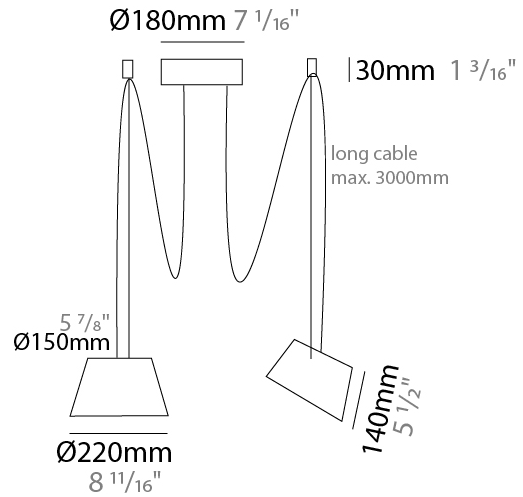

SENTO SUSPENSION

D111031-

base number   Finish
Options

PROJECT	_____
TYPE	_____
SPECIFIER	_____
QUANTITY	_____
DATE	_____

1. To build a product code in our configurator select the specify button on the base model # product page
2. To build a manual product code on this datasheet choose from the options listed below in blue font and add the suffix to the base model #

GENERAL

Series: Sento
Brand: Ole
Division: Design
Mounting Type: Suspension
Mounting Location: Ceiling
Subcategory: Pendant

PHYSICAL

Shape: Bell
Diameter (mm): 220
Diameter (in): 8 11/16
Height (mm): 140
Height (in): 5 1/2
Max. Overall Height (mm): 3140
Max. Overall Height (in): 123 5/8
Light Distribution: Direct
Weight (kg): 1.8
Weight (lbs): 3.6
Diffuser: Arylic - Satin
[Fixture Finish: WHI / MBK / MWH](#)
Fixture Material: Metal
Cable Details: 3000mm Cable

ELECTRICAL

Number of Lamps: 2
Lamp Type: LED Retrofit
Lamp Shape: MR16
Bulb Included: Bulb Not Included
Max. Wattage Per Lamp (W): 7
Lamp Base: GU10
Input Voltage (V): 120

LED

OPTICAL

Adjustability: Tilting

RATINGS AND CERTIFICATIONS

Certified By: Certified for North American Standards
IP rating: IP20