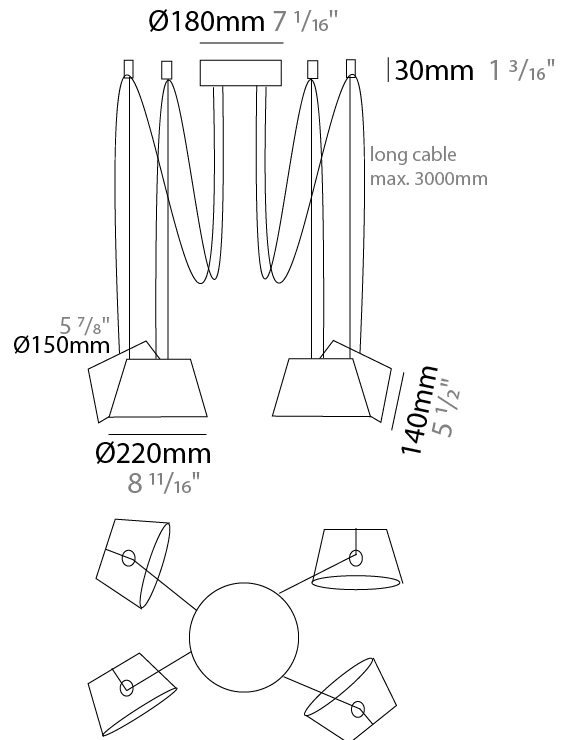

PROJECT _____
TYPE _____
SPECIFIER _____
QUANTITY _____
DATE _____

SENTO SUSPENSION

D111033-

base number   Finish
Options

1. To build a product code in our configurator select the specify button on the base model # product page
2. To build a manual product code on this datasheet choose from the options listed below in blue font and add the suffix to the base model #

GENERAL

Series: Sento
Brand: Ole
Division: Design
Mounting Type: Suspension
Mounting Location: Ceiling
Subcategory: Pendant

PHYSICAL

Shape: Bell
Diameter (mm): 220
Diameter (in): 8 11/16
Height (mm): 140
Height (in): 5 1/2
Max. Overall Height (mm): 3140
Max. Overall Height (in): 123 5/8
Light Distribution: Direct
Weight (kg): 3
Weight (lbs): 6.6
Diffuser: Arylic - Satin
Fixture Finish: WHi / MBK / MWH
Fixture Material: Metal
Cable Details: 3000mm Cable

ELECTRICAL

Number of Lamps: 4
Lamp Type: LED Retrofit
Lamp Shape: MR16
Bulb Included: Bulb Not Included
Max. Wattage Per Lamp (W): 7
Lamp Base: GU10
Input Voltage (V): 120

LED

OPTICAL

Adjustability: Tilting

RATINGS AND CERTIFICATIONS

Certified By: Certified for North American Standards
IP rating: IP20