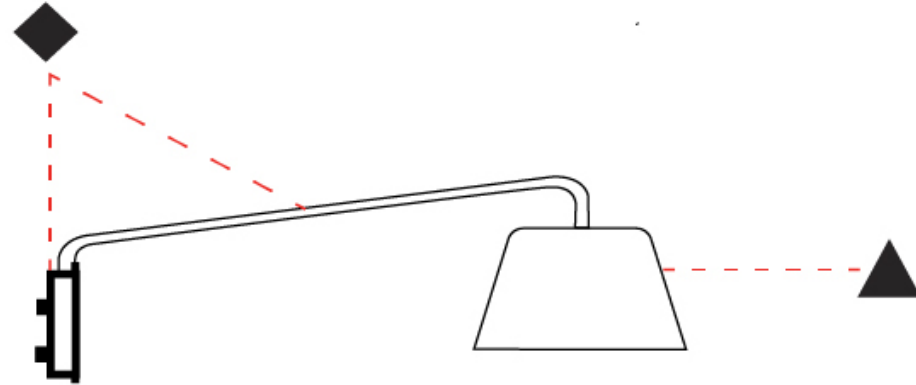

D113008-

PROJECT	_____
TYPE	_____
SPECIFIER	_____
QUANTITY	_____
DATE	_____

D