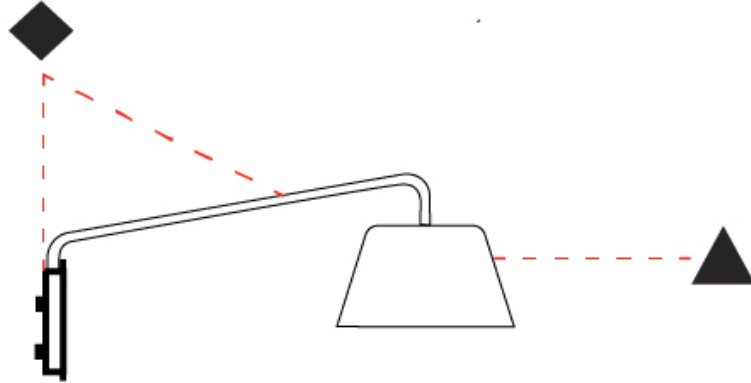

D113009-

PROJECT
TYPE
SPECIFIER
QUANTITY
DATE

D