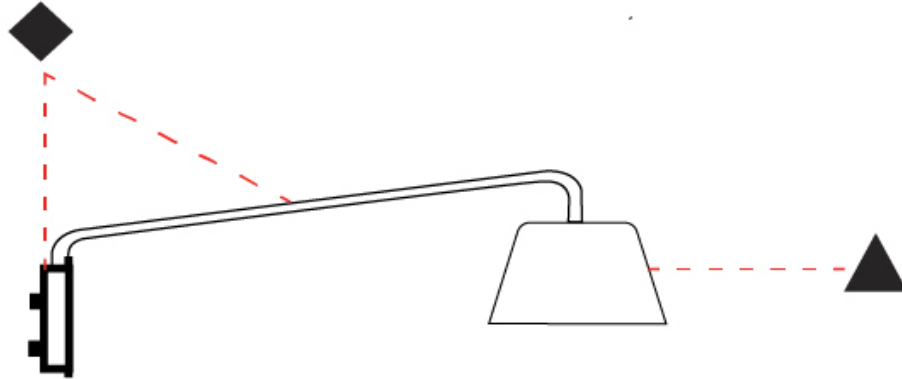

D113006-

PROJECT	_____
TYPE	_____
SPECIFIER	_____
QUANTITY	_____
DATE	_____

D