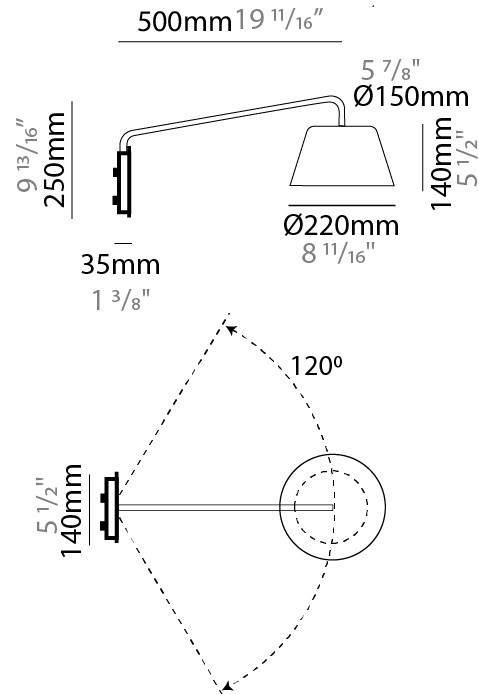

SENTO SURFACE

D113009- -

base number   Finish   Finish
(Diamond)   (Triangle)

1. To build a product code in our configurator select the specify button on the base model # product page
2. To build a manual product code on this datasheet choose from the options listed below in blue font and add the suffix to the base model #

GENERAL

Series: Sento
Brand: Ole
Division: Design
Mounting Type: Surface
Mounting Location: Wall
Subcategory: Task

PHYSICAL

Shape: Bell
Diameter (mm): 220
Diameter (in): 8 ¹¹/₁₆
Width (mm): 220
Width (in): 8 ¹¹/₁₆
Height (mm): 250
Depth (mm): 500
Height (in): 9 ¹³/₁₆
Depth (in): 19 ¹¹/₁₆
Extension (mm): 610
Extension (in): 24
Light Distribution: Direct
Weight (kg): 1.4
Weight (lbs): 3.1
Diffuser:rylic - Satin
Fixture Finish: WHI / MBK / BEI / MSA / OGR / MWH
Holder Finish: WHI / MBK
Fixture Material: Metal
Cable Details: 3000mm Cable

ELECTRICAL

Number of Lamps: 1
Lamp Type: LED Retrofit
Lamp Shape: MR16
Bulb Included: Bulb Not Included
Max. Wattage Per Lamp (W): 7
Lamp Base: GU10
Input Voltage (V): 120

LED

OPTICAL

Adjustability: Rotating

RATINGS AND CERTIFICATIONS

Certified By: Certified for North American Standards
IP rating: IP20

PROJECT
TYPE
SPECIFIER
QUANTITY
DATE