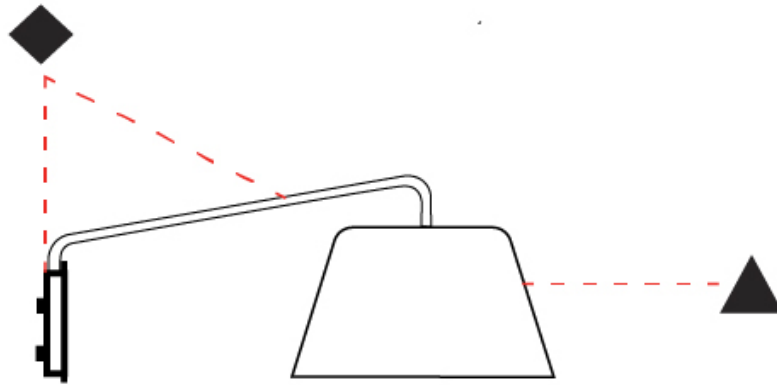

D113014-

PROJECT	_____
TYPE	_____
SPECIFIER	_____
QUANTITY	_____
DATE	_____

D