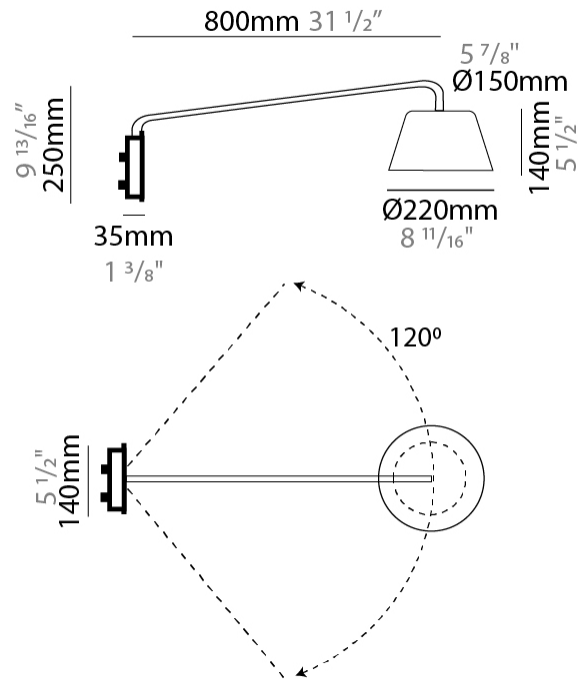

SENTO SURFACE

D113006-

base number   Finish   Finish
(Diamond)   (Triangle)

1. To build a product code in our configurator select the specify button on the base model # product page
2. To build a manual product code on this datasheet choose from the options listed below in blue font and add the suffix to the base model #

GENERAL

Series: Sento
Brand: Ole
Division: Design
Mounting Type: Surface
Mounting Location: Wall
Subcategory: Task

PHYSICAL

Shape: Bell
Diameter (mm): 220
Diameter (in): 8 ¹¹/₁₆
Width (mm): 220
Width (in): 8 ¹¹/₁₆
Height (mm): 250
Depth (mm): 800
Height (in): 9 ¹³/₁₆
Depth (in): 31 ¹/₂
Extension (mm): 610
Extension (in): 24
Light Distribution: Direct
Weight (kg): 1.5
Weight (lbs): 3.3
Diffuser:rylic - Satin
Fixture Finish: WHI / MBK / BEI / MSA / OGR / MWH
Holder Finish: WHI / MBK
Fixture Material: Metal
Cable Details: 3000mm Cable

ELECTRICAL

Number of Lamps: 1
Lamp Type: LED Retrofit
Lamp Shape: MR16
Bulb Included: Bulb Not Included
Max. Wattage Per Lamp (W): 7
Lamp Base: GU10
Input Voltage (V): 120

LED

OPTICAL

Adjustability: Rotating

RATINGS AND CERTIFICATIONS

Certified By: Certified for North American Standards
IP rating: IP20

PROJECT
TYPE
SPECIFIER
QUANTITY
DATE