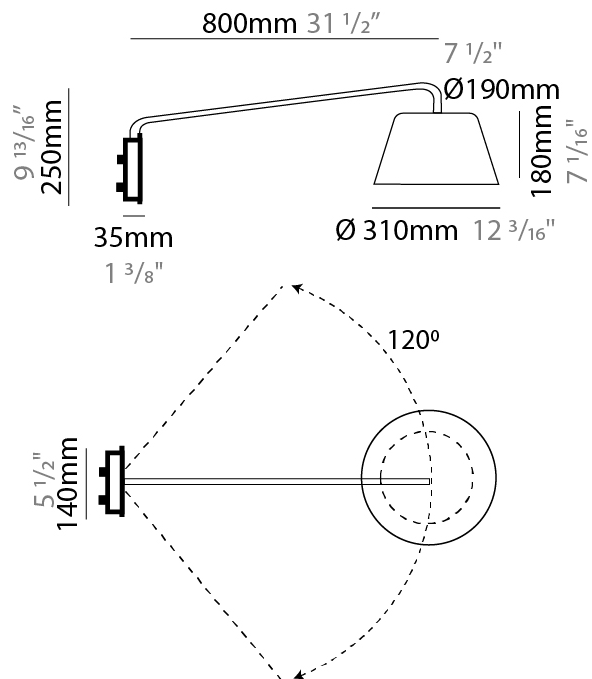

PROJECT	_____
TYPE	_____
SPECIFIER	_____
QUANTITY	_____
DATE	_____

SENTO SURFACE

D113008- _____ - _____
base number   Finish   Finish
                          (Diamond)   (Triangle)

1. To build a product code in our configurator select the specify button on the base model # product page
2. To build a manual product code on this datasheet choose from the options listed below in blue font and add the suffix to the base model #

GENERAL

Series: Sento
Brand: Ole
Division: Design
Mounting Type: Surface
Mounting Location: Wall
Subcategory: Task

PHYSICAL

Shape: Bell
Diameter (mm): 310
Diameter (in): 12 ³/₁₆
Width (mm): 310
Width (in): 12 ³/₁₆
Height (mm): 250
Depth (mm): 800
Height (in): 9 ¹³/₁₆
Depth (in): 31 ¹/₂
Extension (mm): 655
Extension (in): 25 ³/₄
Light Distribution: Direct
Weight (kg): 1.7
Weight (lbs): 3.7
Diffuser:rylic - Satin
Fixture Finish: WHI / MBK / BEI / MSA / OGR / MWH
Holder Finish: WHI / MBK
Fixture Material: Metal
Cable Details: 3000mm Cable

ELECTRICAL

Number of Lamps: 1
Lamp Type: LED Retrofit
Lamp Shape: A19
Bulb Included: Bulb Not Included
Max. Wattage Per Lamp (W): 7
Lamp Base: E26
Input Voltage (V): 120
Upon Request: 277Vac / GU24

LED

OPTICAL

Adjustability: Rotating

RATINGS AND CERTIFICATIONS

Certified By: Certified for North American Standards
IP rating: IP20