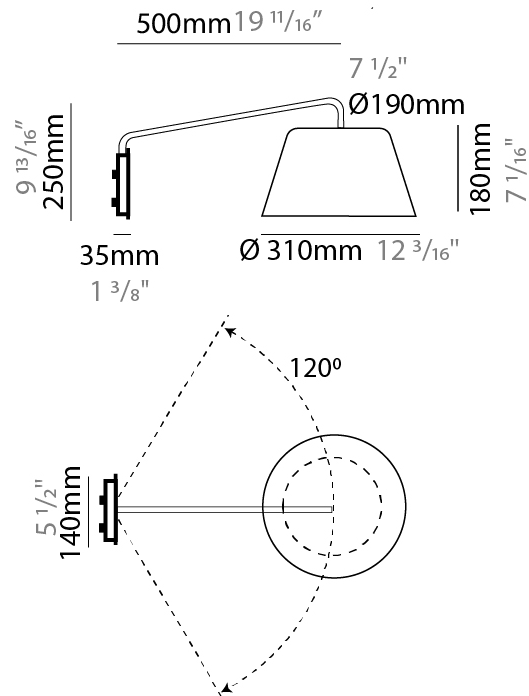

PROJECT	_____
TYPE	_____
SPECIFIER	_____
QUANTITY	_____
DATE	_____

SENTO SURFACE

D113014- -

base number   Finish (Diamond)   Finish (Triangle)

1. To build a product code in our configurator select the specify button on the base model # product page
2. To build a manual product code on this datasheet choose from the options listed below in blue font and add the suffix to the base model #

GENERAL

Series: Sento
Brand: Ole
Division: Design
Mounting Type: Surface
Mounting Location: Wall
Subcategory: Task

PHYSICAL

Shape: Bell
Diameter (mm): 310
Diameter (in): 12 ³/₁₆"
Width (mm): 310
Width (in): 12 ³/₁₆"
Height (mm): 250
Depth (mm): 500
Height (in): 9 ¹³/₁₆"
Depth (in): 19 ¹¹/₁₆"
Extension (mm): 655
Extension (in): 25 ³/₄"
Light Distribution: Direct
Weight (kg): 1.5
Weight (lbs): 3.3
Diffuser:rylic - Satin
Fixture Finish: WHI / MBK / BEI / MSA / OGR / MWH
Holder Finish: WHI / MBK
Fixture Material: Metal

ELECTRICAL

Number of Lamps: 1
Lamp Type: LED Retrofit
Lamp Shape: A19
Bulb Included: Bulb Not Included
Max. Wattage Per Lamp (W): 7
Lamp Base: E26
Input Voltage (V): 120
Upon Request: 277Vac / GU24

LED

OPTICAL

Adjustability: Rotating

RATINGS AND CERTIFICATIONS

Certified By: Certified for North American Standards
IP rating: IP20