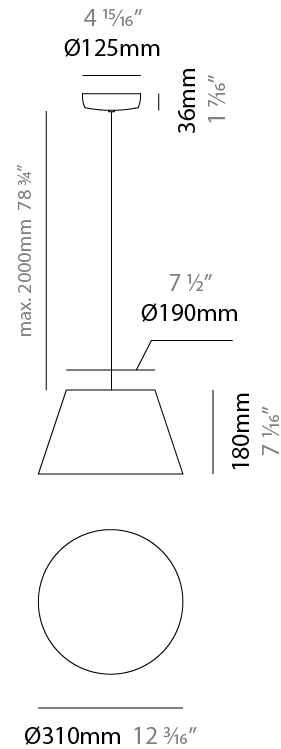

PROJECT _____
TYPE _____
SPECIFIER _____
QUANTITY _____
DATE _____

SENTO SUSPENSION

D111037-

base number   Finish (Triangle)

1. To build a product code in our configurator select the specify button on the base model # product page
2. To build a manual product code on this datasheet choose from the options listed below in blue font and add the suffix to the base model #

GENERAL

Series: Sento
Brand: Ole
Division: Design
Mounting Type: Suspension
Mounting Location: Ceiling
Subcategory: Pendant

PHYSICAL

Shape: Bell
Diameter (mm): 310
Diameter (in): 12 3/16
Height (mm): 180
Height (in): 7 1/16
Max. Overall Height (mm): 2180
Max. Overall Height (in): 85 13/16
Light Distribution: Direct
Weight (kg): 1.3
Weight (lbs): 2.9
Diffuser: Arylic - Satin
[Fixture Finish: WHI / MBK / BEI / MSA / OGR / MWH](#)
Fixture Material: Metal
Cable Details: 2000mm Cable

ELECTRICAL

Number of Lamps: 1
Lamp Type: LED Retrofit
Lamp Shape: A19
Bulb Included: Bulb Not Included
Max. Wattage Per Lamp (W): 15
Lamp Base: E26
Input Voltage (V): 120
Upon Request: 277Vac / GU24

LED

OPTICAL

RATINGS AND CERTIFICATIONS

Certified By: Certified for North American Standards
IP rating: IP20