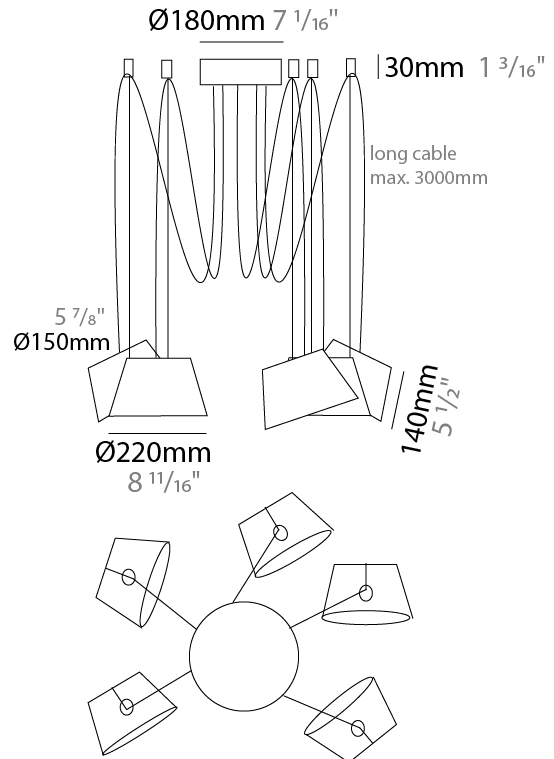

SENTO SUSPENSION

D111034-

base number   Finish
Options

1. To build a product code in our configurator select the specify button on the base model # product page
2. To build a manual product code on this datasheet choose from the options listed below in blue font and add the suffix to the base model #

GENERAL

Series: Sento _____
Brand: Ole _____
Division: Design _____
Mounting Type: Suspension _____
Mounting Location: Ceiling _____
Subcategory: Pendant _____

PHYSICAL

Shape: Bell _____
Diameter (mm): 220 _____
Diameter (in): 8 ¹¹/₁₆ _____
Height (mm): 140 _____
Height (in): 5 ¹/₂ _____
Max. Overall Height (mm): 3140 _____
Max. Overall Height (in): 123 ⁵/₈ _____
Light Distribution: Direct _____
Weight (kg): 3.6 _____
Weight (lbs): 7.9 _____
Diffuser:rylic - Satin _____
Fixture Finish: [WHi / MBK / MWH](#) _____
Fixture Material: Metal _____
Cable Details: 3000mm Cable _____

ELECTRICAL

Number of Lamps: 5 _____
Lamp Type: LED Retrofit _____
Lamp Shape: MR16 _____
Bulb Included: Bulb Not Included _____
Max. Wattage Per Lamp (W): 7 _____
Lamp Base: GU10 _____
Input Voltage (V): 120 _____

LED

OPTICAL

Adjustability: Tilting _____

RATINGS AND CERTIFICATIONS

Certified By: Certified for North American Standards _____
IP rating: IP20 _____