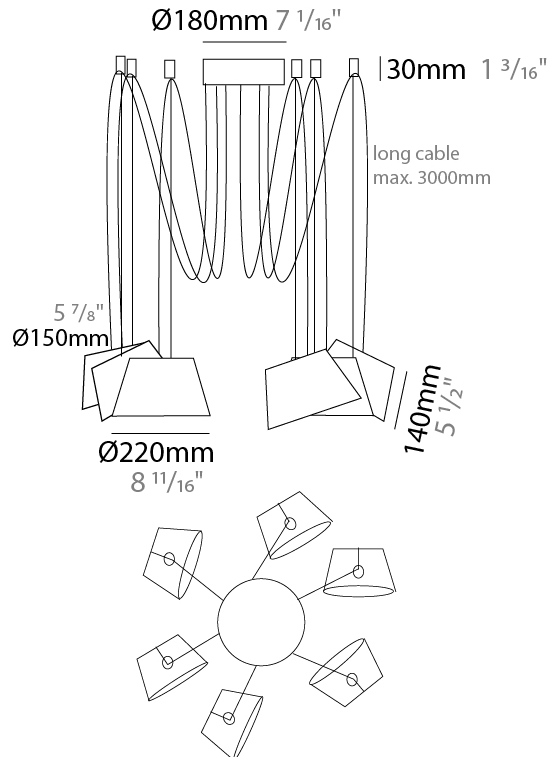

SENTO SUSPENSION

D111035-

base number   Finish
Options

1. To build a product code in our configurator select the specify button on the base model # product page
2. To build a manual product code on this datasheet choose from the options listed below in blue font and add the suffix to the base model #

GENERAL

Series: Sento
Brand: Ole
Division: Design
Mounting Type: Suspension
Mounting Location: Ceiling
Subcategory: Pendant

PHYSICAL

Shape: Bell
Diameter (mm): 220
Diameter (in): 8 11/16
Height (mm): 140
Height (in): 5 1/2
Max. Overall Height (mm): 3140
Max. Overall Height (in): 123 5/8
Light Distribution: Direct
Weight (kg): 4.5
Weight (lbs): 9.9
Diffuser: Arylic - Satin
Fixture Finish: WHI / MBK / MWH
Fixture Material: Metal
Cable Details: 3000mm Cable

ELECTRICAL

Number of Lamps: 6
Lamp Type: LED Retrofit
Lamp Shape: MR16
Bulb Included: Bulb Not Included
Max. Wattage Per Lamp (W): 7
Lamp Base: GU10
Input Voltage (V): 120

LED

OPTICAL

Adjustability: Tilting

RATINGS AND CERTIFICATIONS

Certified By: Certified for North American Standards
IP rating: IP20