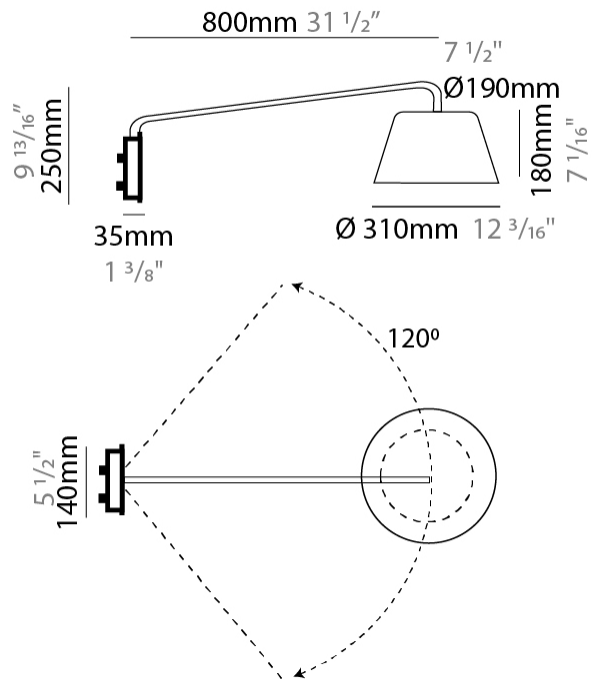

PROJECT	_____
TYPE	_____
SPECIFIER	_____
QUANTITY	_____
DATE	_____

SENTO SURFACE

D113008- -

base number   Finish   Finish
(Diamond)   (Triangle)

1. To build a product code in our configurator select the specify button on the base model # product page
2. To build a manual product code on this datasheet choose from the options listed below in blue font and add the suffix to the base model #

GENERAL

Series: Sento
Brand: Ole
Division: Design
Mounting Type: Surface
Mounting Location: Wall
Subcategory: Task

PHYSICAL

Shape: Bell
Diameter (mm): 310
Diameter (in): 12 ³/₁₆"
Width (mm): 310
Width (in): 12 ³/₁₆"
Height (mm): 250
Depth (mm): 800
Height (in): 9 ¹³/₁₆"
Depth (in): 31 ¹/₂"
Extension (mm): 655
Extension (in): 25 ³/₄"
Light Distribution: Direct
Weight (kg): 1.7
Weight (lbs): 3.7
Diffuser:rylic - Satin
Fixture Finish: WHI / MBK / BEI / MSA / OGR / MWH
Holder Finish: WHI / MBK
Fixture Material: Metal
Cable Details: 3000mm Cable

ELECTRICAL

Number of Lamps: 1
Lamp Type: LED Retrofit
Lamp Shape: A19
Bulb Included: Bulb Not Included
Max. Wattage Per Lamp (W): 7
Lamp Base: E26
Input Voltage (V): 120
Upon Request: 277Vac / GU24

LED

OPTICAL

Adjustability: Rotating

RATINGS AND CERTIFICATIONS

Certified By: Certified for North American Standards
IP rating: IP20