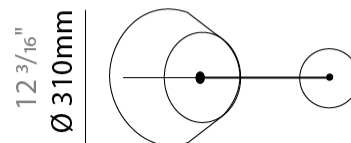

LED

OPTICAL

Adjustability: Tilting

RATINGS AND CERTIFICATIONS

Certified By: Certified for North American Standards
 IP rating: IP20

PROJECT
TYPE
SPECIFIER
QUANTITY
DATE

D111038-

PROJECT	_____
TYPE	_____
SPECIFIER	_____
QUANTITY	_____
DATE	_____