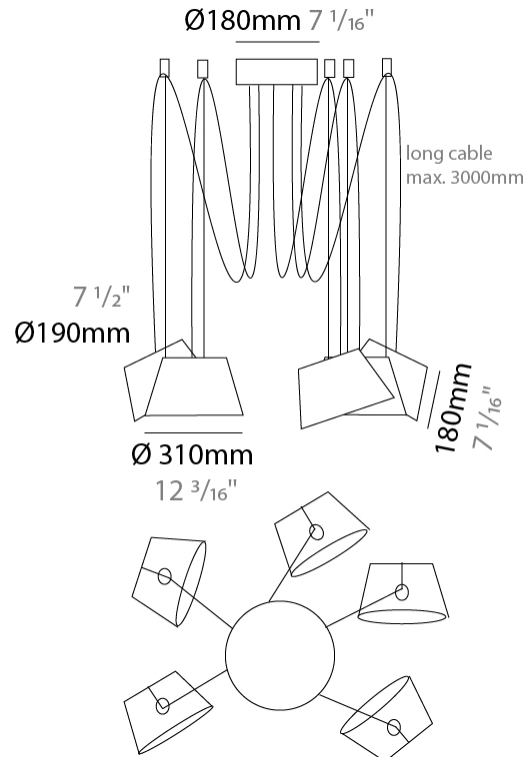

PROJECT _____
TYPE _____
SPECIFIER _____
QUANTITY _____
DATE _____

SENTO SUSPENSION

D111043-

base number _____
Finish _____
Options _____

1. To build a product code in our configurator select the specify button on the base model # product page
2. To build a manual product code on this datasheet choose from the options listed below in blue font and add the suffix to the base model #

GENERAL

Series: Sento _____
Partner: Ole _____
Division: Design _____
Installation: Suspension _____
Product Type: Pendant _____
Mounting Location: Ceiling _____
Light Distribution: Direct _____

PHYSICAL

Shape: Bell _____
Diameter (mm): 310 _____
Diameter (in): 12 ³/₁₆ _____
Height (mm): 180 _____
Height (in): 7 ¹/₁₆ _____
Max. Overall Height (mm): 3180 _____
Max. Overall Height (in): 125 ³/₁₆ _____
Weight (kg): 3.6 _____
Weight (lbs): 7.9 _____
Diffuser: Arylic - Satin _____
Fixture Finish: WHI / BLK _____
Fixture Material: Metal _____
Cable Details: 3000mm Cable _____

ELECTRICAL

Number of Lamps: 5 _____
Lamp Type: LED Retrofit _____
Lamp Shape: A19 _____
Bulb Included: Bulb Not Included _____
Max. Wattage Per Lamp (W): 7 _____
Lamp Base: E26 _____
Input Voltage (V): 120 _____
Upon Request: 277Vac / GU24 _____

LED

OPTICAL

Adjustability: Tilting _____

RATINGS AND CERTIFICATIONS

Certified By: Certified for North American Standards _____
IP rating: IP20 _____