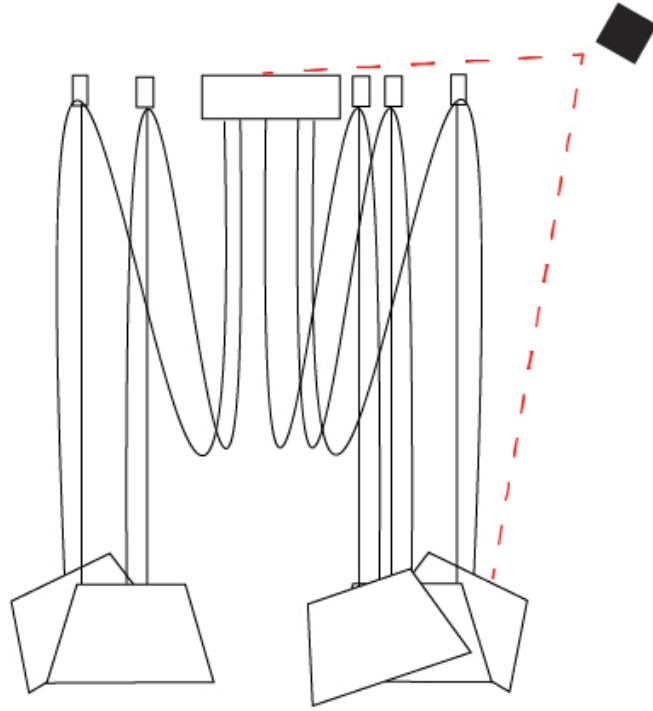

D111043-

PROJECT	_____
TYPE	_____
SPECIFIER	_____
QUANTITY	_____
DATE	_____

D