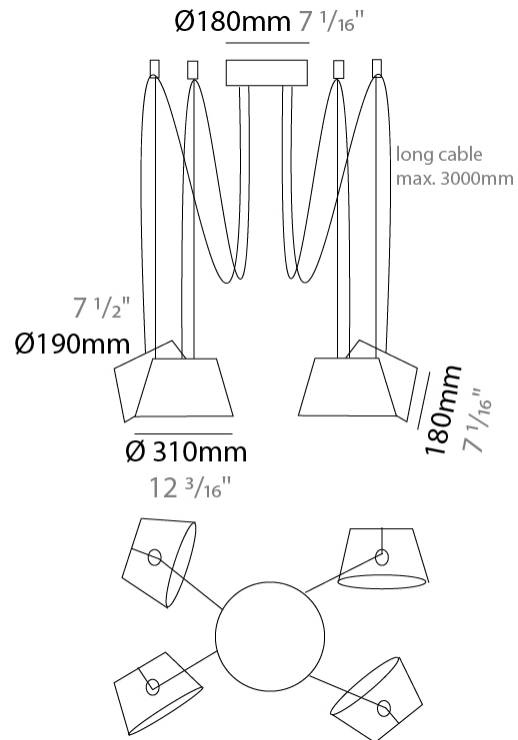

PROJECT _____
TYPE _____
SPECIFIER _____
QUANTITY _____
DATE _____

SENTO SUSPENSION

D111042-

base number _____
Finish _____
Options _____

1. To build a product code in our configurator select the specify button on the base model # product page
2. To build a manual product code on this datasheet choose from the options listed below in blue font and add the suffix to the base model #

GENERAL

Series: Sento _____
Partner: Ole _____
Division: Design _____
Installation: Suspension _____
Product Type: Pendant _____
Mounting Location: Ceiling _____
Light Distribution: Direct _____

PHYSICAL

Shape: Bell _____
Diameter (mm): 310 _____
Diameter (in): 12 ³/₁₆ _____
Height (mm): 180 _____
Height (in): 7 ¹/₁₆ _____
Max. Overall Height (mm): 3180 _____
Max. Overall Height (in): 125 ³/₁₆ _____
Weight (kg): 2.9 _____
Weight (lbs): 6.4 _____
Diffuser:rylic - Satin _____
Fixture Finish: WHI / BLK _____
Fixture Material: Metal _____
Cable Details: 3000mm Cable _____

ELECTRICAL

Number of Lamps: 4 _____
Lamp Type: LED Retrofit _____
Bulb Included: Bulb Not Included _____
Max. Wattage Per Lamp (W): 7 _____
Lamp Base: E26 _____
Input Voltage (V): 120 _____

LED

OPTICAL

Adjustability: Tilting _____

RATINGS AND CERTIFICATIONS

Certified By: Certified for North American Standards _____
IP rating: IP20 _____