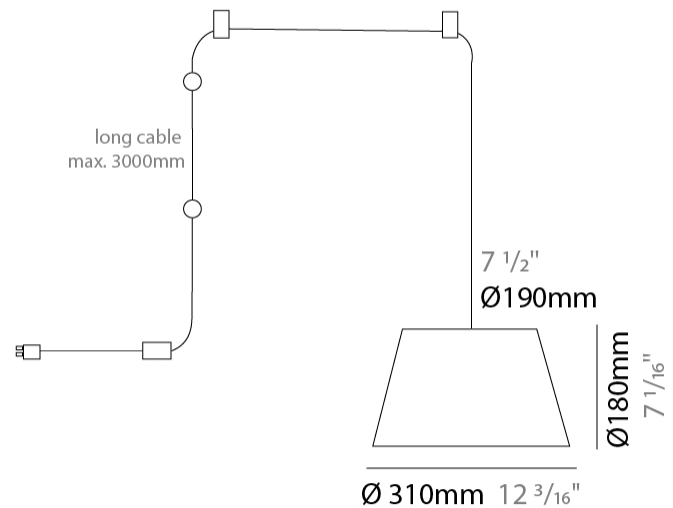

SENTO SUSPENSION

D111039-

base number Finish
Options

1. To build a product code in our configurator select the specify button on the base model # product page
2. To build a manual product code on this datasheet choose from the options listed below in blue font and add the suffix to the base model #

GENERAL

Series: Sento
Partner: Ole
Division: Design
Installation: Suspension
Product Type: Pendant
Mounting Location: Ceiling
Light Distribution: Direct

PHYSICAL

Shape: Bell
Diameter (mm): 310
Diameter (in): 12 ³/₁₆"
Height (mm): 180
Height (in): 7 ¹/₁₆"
Max. Overall Height (mm): 3180
Max. Overall Height (in): 125 ³/₁₆"
Weight (kg): 1.3
Weight (lbs): 2.9
Diffuser:rylic - Satin
[Fixture Finish: WHI / BLK / SND / OLV / TER](#)
Fixture Material: Metal
Cable Details: 3000mm Cable

ELECTRICAL

Number of Lamps: 1
Lamp Type: LED Retrofit
Lamp Shape: A19
Bulb Included: Bulb Not Included
Max. Wattage Per Lamp (W): 7
Lamp Base: E26
Input Voltage (V): 120
Upon Request: 277Vac / GU24

LED

OPTICAL

Adjustability: Fixed

RATINGS AND CERTIFICATIONS

Certified By: Certified for North American Standards
IP rating: IP20

PROJECT
TYPE
SPECIFIER
QUANTITY
DATE