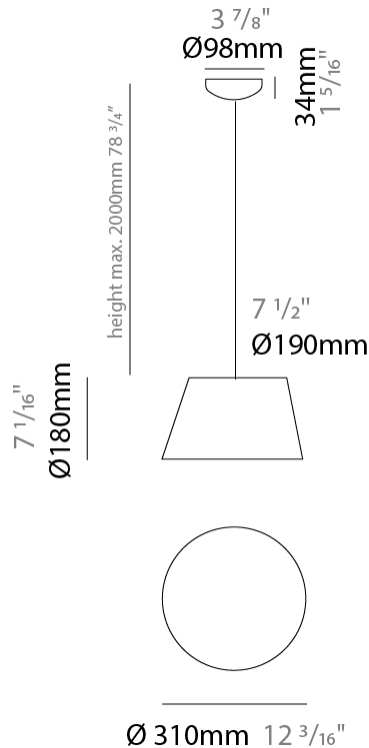

PROJECT
TYPE
SPECIFIER
QUANTITY
DATE

SENTO SUSPENSION

D111037-

base number Finish
Options

1. To build a product code in our configurator select the specify button on the base model # product page
2. To build a manual product code on this datasheet choose from the options listed below in blue font and add the suffix to the base model #

GENERAL

Series: Sento
Partner: Ole
Division: Design
Installation: Suspension
Product Type: Pendant
Mounting Location: Ceiling
Light Distribution: Direct

PHYSICAL

Shape: Bell
Diameter (mm): 310
Diameter (in): 12 ³/₁₆"
Height (mm): 180
Height (in): 7 ¹/₁₆"
Max. Overall Height (mm): 2180
Max. Overall Height (in): 85 ¹³/₁₆"
Weight (kg): 1.3
Weight (lbs): 2.9
Diffuser:rylic - Satin
[Fixture Finish: WHI / BLK / SND / OLV / TER](#)
Fixture Material: Metal
Cable Details: 2000mm Cable

ELECTRICAL

Number of Lamps: 1
Lamp Type: LED Retrofit
Lamp Shape: A19
Bulb Included: Bulb Not Included
Max. Wattage Per Lamp (W): 15
Lamp Base: E26
Input Voltage (V): 120
Upon Request: 277Vac / GU24

LED

OPTICAL

RATINGS AND CERTIFICATIONS

Certified By: Certified for North American Standards
IP rating: IP20