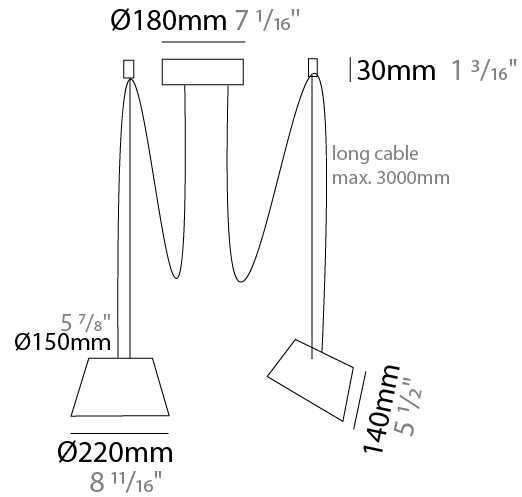

SENTO SUSPENSION

D111031-

base number   Finish
Options

PROJECT	_____
TYPE	_____
SPECIFIER	_____
QUANTITY	_____
DATE	_____

1. To build a product code in our configurator select the specify button on the base model # product page
2. To build a manual product code on this datasheet choose from the options listed below in blue font and add the suffix to the base model #

GENERAL

Series: Sento
Partner: Ole
Division: Design
Installation: Suspension
Product Type: Pendant
Mounting Location: Ceiling
Light Distribution: Direct

PHYSICAL

Shape: Bell
Diameter (mm): 220
Diameter (in): 8 11/16
Height (mm): 140
Height (in): 5 1/2
Max. Overall Height (mm): 3140
Max. Overall Height (in): 123 5/8
Weight (kg): 1.8
Weight (lbs): 3.6
Diffuser: Arylic - Satin
Fixture Finish: WHI / BLK
Fixture Material: Metal
Cable Details: 3000mm Cable

ELECTRICAL

Number of Lamps: 2
Lamp Type: LED Retrofit
Lamp Shape: MR16
Bulb Included: Bulb Not Included
Max. Wattage Per Lamp (W): 7
Lamp Base: GU10
Input Voltage (V): 120

LED

OPTICAL

Adjustability: Tilting

RATINGS AND CERTIFICATIONS

Certified By: Certified for North American Standards
IP rating: IP20