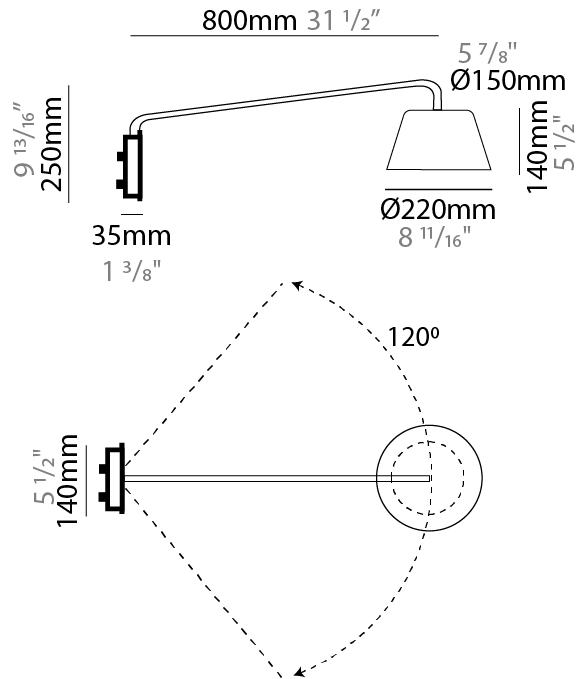

SENTO SURFACE

D113006-

base number   Finish   Finish
(Diamond)   (Triangle)

1. To build a product code in our configurator select the specify button on the base model # product page
2. To build a manual product code on this datasheet choose from the options listed below in blue font and add the suffix to the base model #

GENERAL

Series: Sento
Brand: Ole
Division: Design
Mounting Type: Surface
Mounting Location: Wall
Subcategory: Task

PHYSICAL

Shape: Bell
Diameter (mm): 220
Diameter (in): 8 ¹¹/₁₆
Width (mm): 220
Width (in): 8 ¹¹/₁₆
Height (mm): 250
Depth (mm): 800
Height (in): 9 ¹³/₁₆
Depth (in): 31 ¹/₂
Extension (mm): 610
Extension (in): 24
Light Distribution: Direct
Weight (kg): 1.5
Weight (lbs): 3.3
Diffuser:rylic - Satin
Fixture Finish: WHI / MBK / BEI / MSA / OGR / MWH
Holder Finish: WHI / MBK
Fixture Material: Metal
Cable Details: 3000mm Cable

ELECTRICAL

Number of Lamps: 1
Lamp Type: LED Retrofit
Lamp Shape: MR16
Bulb Included: Bulb Not Included
Max. Wattage Per Lamp (W): 7
Lamp Base: GU10
Input Voltage (V): 120

LED

OPTICAL

Adjustability: Rotating

RATINGS AND CERTIFICATIONS

Certified By: Certified for North American Standards
IP rating: IP20

PROJECT
TYPE
SPECIFIER
QUANTITY
DATE