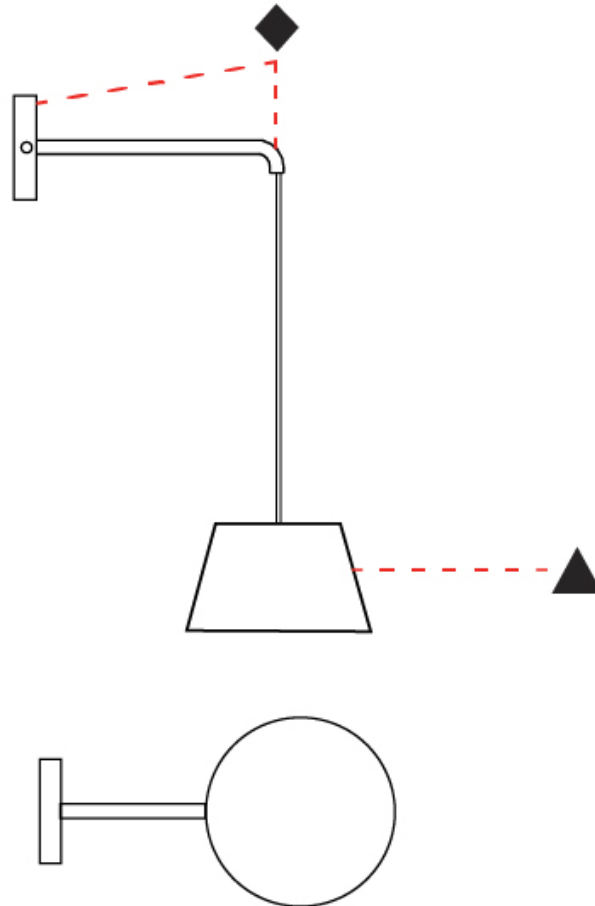

D113000-

PROJECT	_____
TYPE	_____
SPECIFIER	_____
QUANTITY	_____
DATE	_____

D