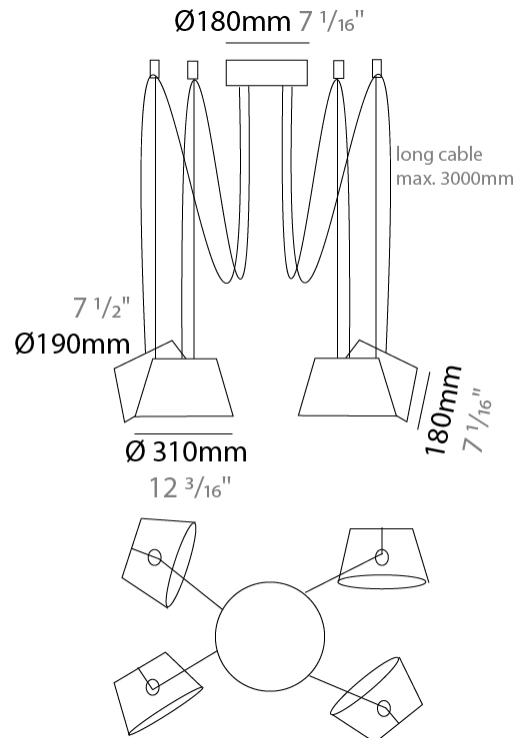

PROJECT _____
TYPE _____
SPECIFIER _____
QUANTITY _____
DATE _____

SENTO SUSPENSION

D111042-

base number   Finish
Options

1. To build a product code in our configurator select the specify button on the base model # product page
2. To build a manual product code on this datasheet choose from the options listed below in blue font and add the suffix to the base model #

GENERAL

Series: Sento _____
Brand: Ole _____
Division: Design _____
Mounting Type: Suspension _____
Mounting Location: Ceiling _____
Subcategory: Pendant _____

PHYSICAL

Shape: Bell _____
Diameter (mm): 310 _____
Diameter (in): 12 ³/₁₆ _____
Height (mm): 180 _____
Height (in): 7 ¹/₁₆ _____
Max. Overall Height (mm): 3180 _____
Max. Overall Height (in): 125 ³/₁₆ _____
Light Distribution: Direct _____
Weight (kg): 2.9 _____
Weight (lbs): 6.4 _____
Diffuser: Arylic - Satin _____
Fixture Finish: [WHi / MBK / MWH](#) _____
Fixture Material: Metal _____
Cable Details: 3000mm Cable _____

ELECTRICAL

Number of Lamps: 4 _____
Lamp Type: LED Retrofit _____
Bulb Included: Bulb Not Included _____
Max. Wattage Per Lamp (W): 7 _____
Lamp Base: E26 _____
Input Voltage (V): 120 _____

LED

OPTICAL

Adjustability: Tilting _____

RATINGS AND CERTIFICATIONS

Certified By: Certified for North American Standards _____
IP rating: IP20 _____