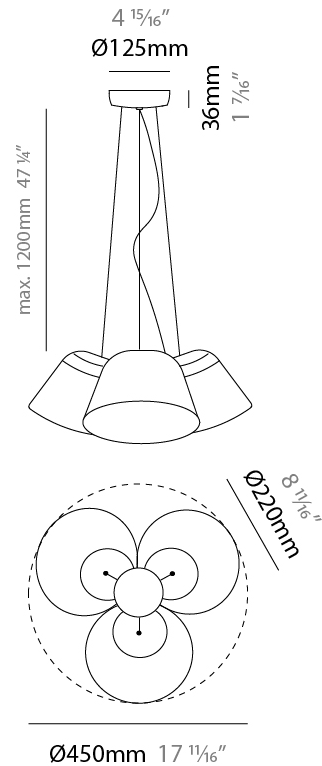

SENTO SUSPENSION

D111036-

base number   Finish (Diamond)   Finish (Triangle)

1. To build a product code in our configurator select the specify button on the base model # product page
2. To build a manual product code on this datasheet choose from the options listed below in blue font and add the suffix to the base model #

GENERAL

Series: Sento
Brand: Ole
Division: Design
Mounting Type: Suspension
Mounting Location: Ceiling
Subcategory: Pendant

PHYSICAL

Shape: Bell
Diameter (mm): 220
Diameter (in): 8 ¹¹/₁₆
Height (mm): 140
Height (in): 5 ¹/₂
Max. Overall Height (mm): 1340
Max. Overall Height (in): 52 ³/₄
Light Distribution: Direct
Weight (kg): 3.7
Weight (lbs): 8.1
Diffuser:rylic - Satin
Fixture Finish: WHI / MBK / BEI / MSA / OGR / MWH
Holder Finish: WHI / MBK
Fixture Material: Metal
Cable Details: 3000mm Cable

ELECTRICAL

Number of Lamps: 3
Lamp Type: LED Retrofit
Lamp Shape: MR16
Bulb Included: Bulb Not Included
Max. Wattage Per Lamp (W): 7
Lamp Base: GU10
Input Voltage (V): 120

LED

OPTICAL

Adjustability: Tilting

RATINGS AND CERTIFICATIONS

Certified By: Certified for North American Standards
IP rating: IP20

PROJECT
TYPE
SPECIFIER
QUANTITY
DATE