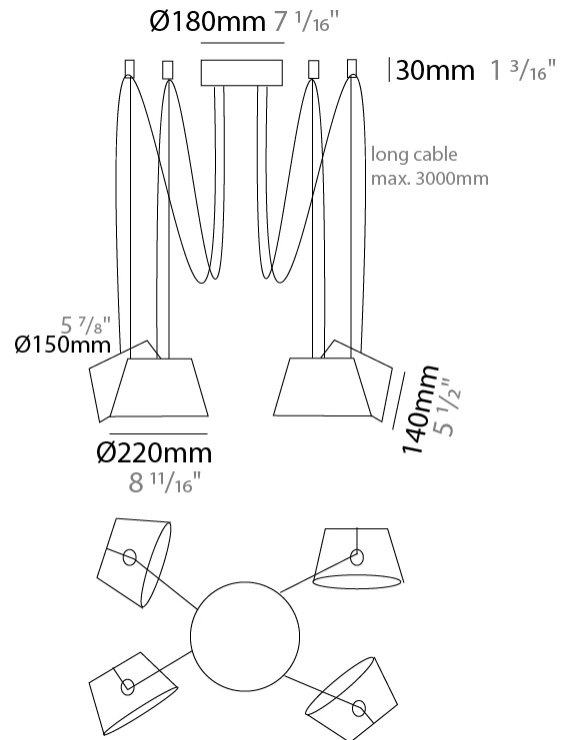

SENTO SUSPENSION

D111033-

base number _____
Finish _____
Options _____

1. To build a product code in our configurator select the specify button on the base model # product page
2. To build a manual product code on this datasheet choose from the options listed below in blue font and add the suffix to the base model #

GENERAL

Series: Sento _____
Brand: Ole _____
Division: Design _____
Mounting Type: Suspension _____
Mounting Location: Ceiling _____
Subcategory: Pendant _____

PHYSICAL

Shape: Bell _____
Diameter (mm): 220 _____
Diameter (in): 8 ¹¹/₁₆ _____
Height (mm): 140 _____
Height (in): 5 ¹/₂ _____
Max. Overall Height (mm): 3140 _____
Max. Overall Height (in): 123 ⁵/₈ _____
Light Distribution: Direct _____
Weight (kg): 3 _____
Weight (lbs): 6.6 _____
Diffuser:rylic - Satin _____
Fixture Finish: [WHi / MBK / MWH](#) _____
Fixture Material: Metal _____
Cable Details: 3000mm Cable _____

ELECTRICAL

Number of Lamps: 4 _____
Lamp Type: LED Retrofit _____
Lamp Shape: MR16 _____
Bulb Included: Bulb Not Included _____
Max. Wattage Per Lamp (W): 7 _____
Lamp Base: GU10 _____
Input Voltage (V): 120 _____

LED

OPTICAL

Adjustability: Tilting _____

RATINGS AND CERTIFICATIONS

Certified By: Certified for North American Standards _____
IP rating: IP20 _____