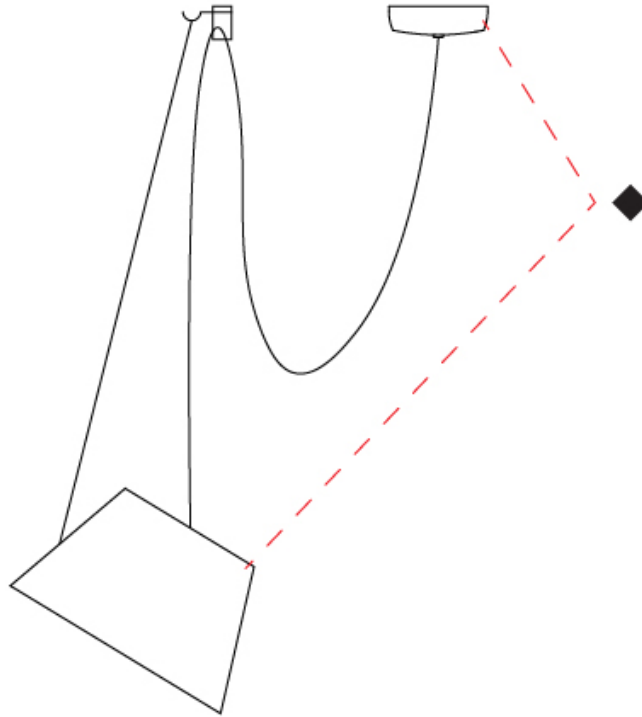

LED

OPTICAL

Adjustability: Tilting _____

RATINGS AND CERTIFICATIONS

Certified By: Certified for North American Standards _____
 IP rating: IP20 _____

D111038-

PROJECT	_____
TYPE	_____
SPECIFIER	_____
QUANTITY	_____
DATE	_____