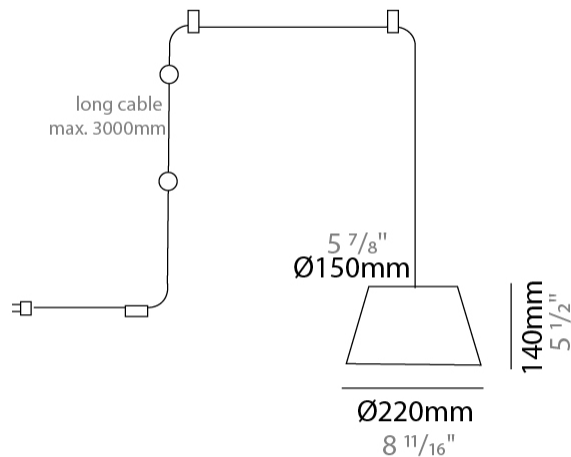

SENTO SUSPENSION

D111030-

base number _____
Finish (Triangle) _____

1. To build a product code in our configurator select the specify button on the base model # product page
2. To build a manual product code on this datasheet choose from the options listed below in blue font and add the suffix to the base model #

GENERAL

Series: Sento _____
Brand: Ole _____
Division: Design _____
Mounting Type: Suspension _____
Mounting Location: Ceiling _____
Subcategory: Pendant _____

PHYSICAL

Shape: Bell _____
Diameter (mm): 220 _____
Diameter (in): 8 ¹¹/₁₆ _____
Height (mm): 140 _____
Height (in): 5 ¹/₂ _____
Max. Overall Height (mm): 3140 _____
Max. Overall Height (in): 123 ⁵/₈ _____
Light Distribution: Direct _____
Weight (kg): 1.2 _____
Weight (lbs): 2.6 _____
Diffuser:rylic - Satin _____
[Fixture Finish: WHI / MBK / BEI / MSA / OGR / MWH](#) _____
Fixture Material: Metal _____
Cable Details: 3000mm Cable _____

ELECTRICAL

Number of Lamps: 1 _____
Lamp Type: LED Retrofit _____
Lamp Shape: MR16 _____
Bulb Included: Bulb Not Included _____
Max. Wattage Per Lamp (W): 7 _____
Lamp Base: GU10 _____
Input Voltage (V): 120 _____

LED

OPTICAL

Adjustability: Fixed _____

RATINGS AND CERTIFICATIONS

Certified By: Certified for North American Standards _____
IP rating: IP20 _____