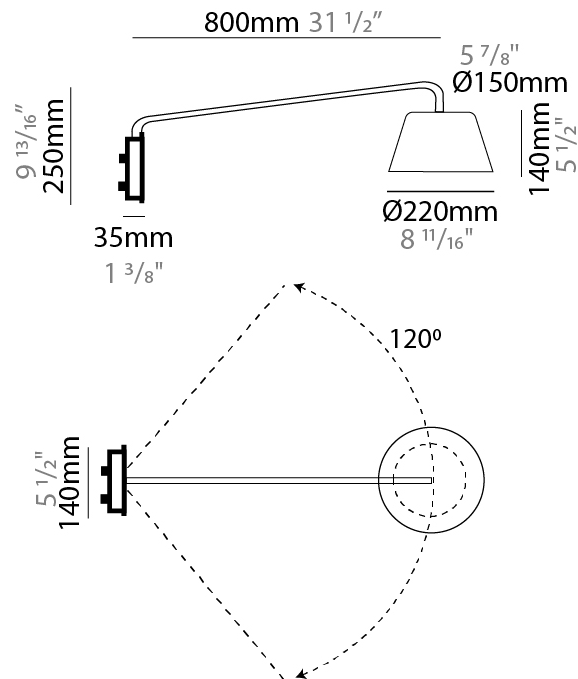

SENTO SURFACE

D113006-

base number   Finish   Finish
(Diamond)   (Triangle)

PROJECT
TYPE
SPECIFIER
QUANTITY
DATE

1. To build a product code in our configurator select the specify button on the base model # product page
2. To build a manual product code on this datasheet choose from the options listed below in blue font and add the suffix to the base model #

GENERAL

Series: Sento
Brand: Ole
Division: Design
Mounting Type: Surface
Mounting Location: Wall
Subcategory: Task

PHYSICAL

Shape: Bell
Diameter (mm): 220
Diameter (in): 8 ¹¹/₁₆
Width (mm): 220
Width (in): 8 ¹¹/₁₆
Height (mm): 250
Depth (mm): 800
Height (in): 9 ¹³/₁₆
Depth (in): 31 ¹/₂
Extension (mm): 610
Extension (in): 24
Light Distribution: Direct
Weight (kg): 1.5
Weight (lbs): 3.3
Diffuser:rylic - Satin
Fixture Finish: WHI / MBK / BEI / MSA / OGR / MWH
Holder Finish: WHI / MBK
Fixture Material: Metal
Cable Details: 3000mm Cable

ELECTRICAL

Number of Lamps: 1
Lamp Type: LED Retrofit
Lamp Shape: MR16
Bulb Included: Bulb Not Included
Max. Wattage Per Lamp (W): 7
Lamp Base: GU10
Input Voltage (V): 120

LED

OPTICAL

Adjustability: Rotating

RATINGS AND CERTIFICATIONS

Certified By: Certified for North American Standards
IP rating: IP20