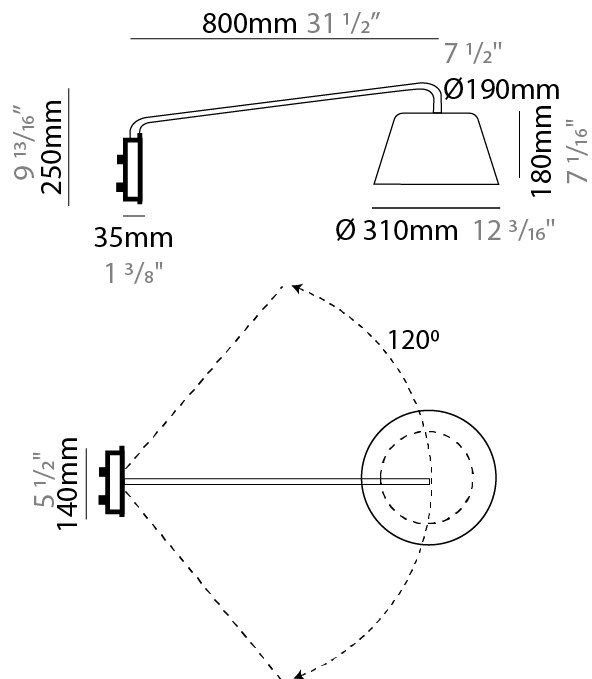

PROJECT	_____
TYPE	_____
SPECIFIER	_____
QUANTITY	_____
DATE	_____

SENTO SURFACE

D113008- _____ - _____
base number   Finish   Finish
                          (Diamond)   (Triangle)

1. To build a product code in our configurator select the specify button on the base model # product page
2. To build a manual product code on this datasheet choose from the options listed below in blue font and add the suffix to the base model #

GENERAL

Series: Sento
Brand: Ole
Division: Design
Mounting Type: Surface
Mounting Location: Wall
Subcategory: Task

PHYSICAL

Shape: Bell
Diameter (mm): 310
Diameter (in): 12 ³/₁₆"
Width (mm): 310
Width (in): 12 ³/₁₆"
Height (mm): 250
Depth (mm): 800
Height (in): 9 ¹³/₁₆"
Depth (in): 31 ¹/₂"
Extension (mm): 655
Extension (in): 25 ³/₄"
Light Distribution: Direct
Weight (kg): 1.7
Weight (lbs): 3.7
Diffuser:rylic - Satin
Fixture Finish: WHI / MBK / BEI / MSA / OGR / MWH
Holder Finish: WHI / MBK
Fixture Material: Metal
Cable Details: 3000mm Cable

ELECTRICAL

Number of Lamps: 1
Lamp Type: LED Retrofit
Lamp Shape: A19
Bulb Included: Bulb Not Included
Max. Wattage Per Lamp (W): 7
Lamp Base: E26
Input Voltage (V): 120
Upon Request: 277Vac / GU24

LED

OPTICAL

Adjustability: Rotating

RATINGS AND CERTIFICATIONS

Certified By: Certified for North American Standards
IP rating: IP20