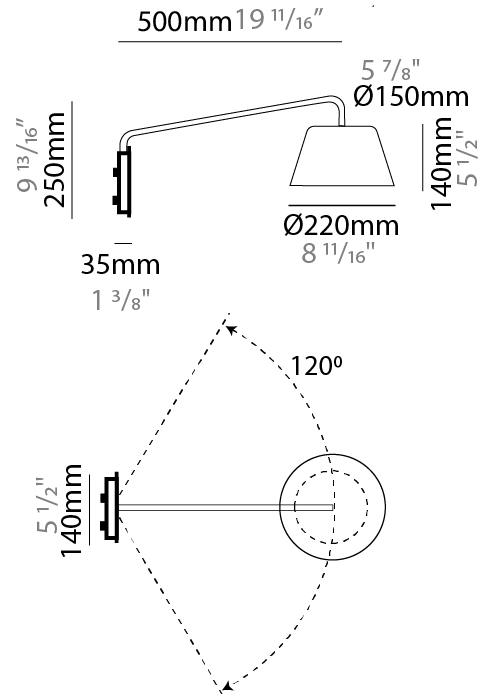

PROJECT	_____
TYPE	_____
SPECIFIER	_____
QUANTITY	_____
DATE	_____

SENTO SURFACE

D113009- -

base number   Finish (Diamond)   Finish (Triangle)

1. To build a product code in our configurator select the specify button on the base model # product page
2. To build a manual product code on this datasheet choose from the options listed below in blue font and add the suffix to the base model #

GENERAL

Series: Sento
Brand: Ole
Division: Design
Mounting Type: Surface
Mounting Location: Wall
Subcategory: Task

PHYSICAL

Shape: Bell
Diameter (mm): 220
Diameter (in): 8 11/16
Width (mm): 220
Width (in): 8 11/16
Height (mm): 250
Depth (mm): 500
Height (in): 9 13/16
Depth (in): 19 11/16
Extension (mm): 610
Extension (in): 24
Light Distribution: Direct
Weight (kg): 1.4
Weight (lbs): 3.1
Diffuser:rylic - Satin
Fixture Finish: WHI / MBK / BEI / MSA / OGR / MWH
Holder Finish: WHI / MBK
Fixture Material: Metal
Cable Details: 3000mm Cable

ELECTRICAL

Number of Lamps: 1
Lamp Type: LED Retrofit
Lamp Shape: MR16
Bulb Included: Bulb Not Included
Max. Wattage Per Lamp (W): 7
Lamp Base: GU10
Input Voltage (V): 120

LED

OPTICAL

Adjustability: Rotating

RATINGS AND CERTIFICATIONS

Certified By: Certified for North American Standards
IP rating: IP20