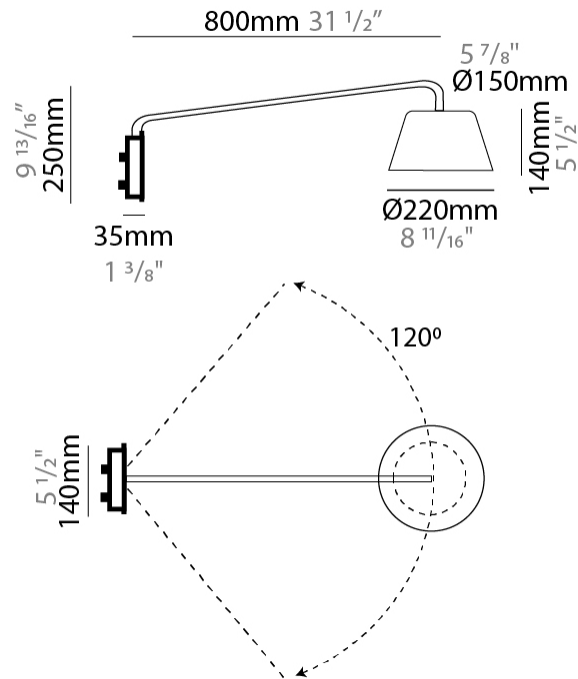

SENTO SURFACE

D113006- -

base number   Finish   Finish
(Diamond)   (Triangle)

1. To build a product code in our configurator select the specify button on the base model # product page
2. To build a manual product code on this datasheet choose from the options listed below in blue font and add the suffix to the base model #

GENERAL

Series: Sento
Brand: Ole
Division: Design
Mounting Type: Surface
Mounting Location: Wall
Subcategory: Task

PHYSICAL

Shape: Bell
Diameter (mm): 220
Diameter (in): 8 ¹¹/₁₆
Width (mm): 220
Width (in): 8 ¹¹/₁₆
Height (mm): 250
Depth (mm): 800
Height (in): 9 ¹³/₁₆
Depth (in): 31 ¹/₂
Extension (mm): 610
Extension (in): 24
Light Distribution: Direct
Weight (kg): 1.5
Weight (lbs): 3.3
Diffuser:rylic - Satin
Fixture Finish: WHI / MBK / BEI / MSA / OGR / MWH
Holder Finish: WHI / MBK
Fixture Material: Metal
Cable Details: 3000mm Cable

ELECTRICAL

Number of Lamps: 1
Lamp Type: LED Retrofit
Lamp Shape: MR16
Bulb Included: Bulb Not Included
Max. Wattage Per Lamp (W): 7
Lamp Base: GU10
Input Voltage (V): 120

LED

OPTICAL

Adjustability: Rotating

RATINGS AND CERTIFICATIONS

Certified By: Certified for North American Standards
IP rating: IP20