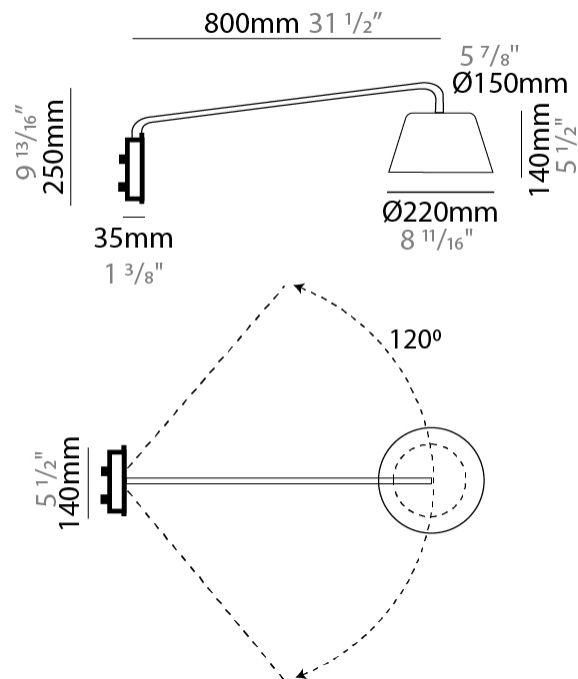

SENTO SURFACE

D113006- -

base number   Finish   Finish
(Diamond)   (Triangle)

1. To build a product code in our configurator select the specify button on the base model # product page
2. To build a manual product code on this datasheet choose from the options listed below in blue font and add the suffix to the base model #

GENERAL

Series: Sento
Brand: Ole
Division: Design
Mounting Type: Surface
Mounting Location: Wall
Subcategory: Task

PHYSICAL

Shape: Bell
Diameter (mm): 220
Diameter (in): 8 ¹¹/₁₆
Width (mm): 220
Width (in): 8 ¹¹/₁₆
Height (mm): 250
Depth (mm): 800
Height (in): 9 ¹³/₁₆
Depth (in): 31 ¹/₂
Extension (mm): 610
Extension (in): 24
Light Distribution: Direct
Weight (kg): 1.5
Weight (lbs): 3.3
Diffuser:rylic - Satin
Fixture Finish: WHI / MBK / BEI / MSA / OGR / MWH
Holder Finish: WHI / MBK
Fixture Material: Metal
Cable Details: 3000mm Cable

ELECTRICAL

Number of Lamps: 1
Lamp Type: LED Retrofit
Lamp Shape: MR16
Bulb Included: Bulb Not Included
Max. Wattage Per Lamp (W): 7
Lamp Base: GU10
Input Voltage (V): 120

LED

OPTICAL

Adjustability: Rotating

RATINGS AND CERTIFICATIONS

Certified By: Certified for North American Standards
IP rating: IP20

PROJECT	_____
TYPE	_____
SPECIFIER	_____
QUANTITY	_____
DATE	_____