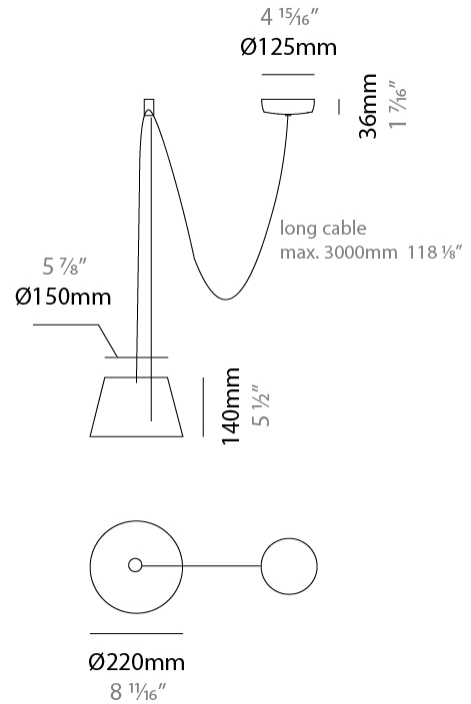

PROJECT
TYPE
SPECIFIER
QUANTITY
DATE

SENTO SUSPENSION

D111029-

base number Finish
Options

1. To build a product code in our configurator select the specify button on the base model # product page
2. To build a manual product code on this datasheet choose from the options listed below in blue font and add the suffix to the base model #

GENERAL

Series: Sento
Brand: Ole
Division: Design
Mounting Type: Suspension
Mounting Location: Ceiling
Subcategory: Pendant

PHYSICAL

Shape: Bell
Diameter (mm): 220
Diameter (in): 8 11/16
Height (mm): 140
Height (in): 5 1/2
Max. Overall Height (mm): 3140
Max. Overall Height (in): 123 5/8
Light Distribution: Direct
Weight (kg): 1.2
Weight (lbs): 2.6
Diffuser:rylic - Satin
Fixture Finish: [WHi / MBK / MWH](#)
Fixture Material: Metal
Cable Details: 2000mm Cable

ELECTRICAL

Number of Lamps: 1
Lamp Type: LED Retrofit
Lamp Shape: MR16
Bulb Included: Bulb Not Included
Max. Wattage Per Lamp (W): 7
Lamp Base: GU10
Input Voltage (V): 120

LED

OPTICAL

Adjustability: Tilting

RATINGS AND CERTIFICATIONS

Certified By: Certified for North American Standards
IP rating: IP20