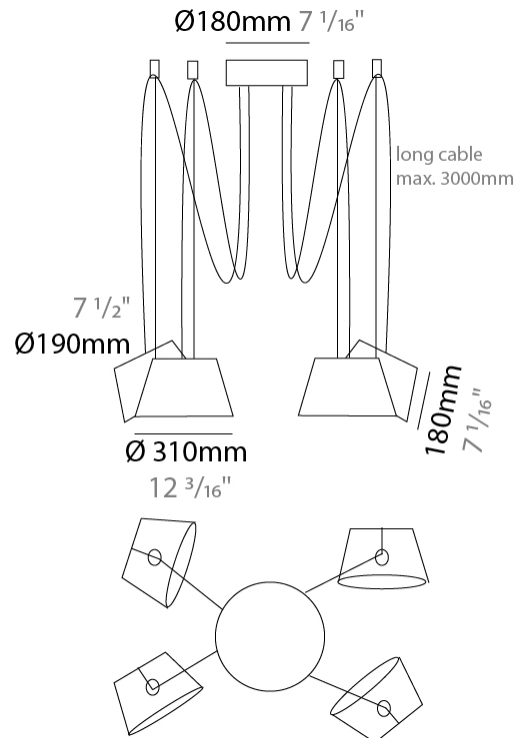

PROJECT _____
TYPE _____
SPECIFIER _____
QUANTITY _____
DATE _____

SENTO SUSPENSION

D111042-

base number   Finish
Options

1. To build a product code in our configurator select the specify button on the base model # product page
2. To build a manual product code on this datasheet choose from the options listed below in blue font and add the suffix to the base model #

GENERAL

Series: Sento _____
Brand: Ole _____
Division: Design _____
Mounting Type: Suspension _____
Mounting Location: Ceiling _____
Subcategory: Pendant _____

PHYSICAL

Shape: Bell _____
Diameter (mm): 310 _____
Diameter (in): 12 ³/₁₆ _____
Height (mm): 180 _____
Height (in): 7 ¹/₁₆ _____
Max. Overall Height (mm): 3180 _____
Max. Overall Height (in): 125 ³/₁₆ _____
Light Distribution: Direct _____
Weight (kg): 2.9 _____
Weight (lbs): 6.4 _____
Diffuser: Arylic - Satin _____
Fixture Finish: [WHi / MBK / MWH](#) _____
Fixture Material: Metal _____
Cable Details: 3000mm Cable _____

ELECTRICAL

Number of Lamps: 4 _____
Lamp Type: LED Retrofit _____
Bulb Included: Bulb Not Included _____
Max. Wattage Per Lamp (W): 7 _____
Lamp Base: E26 _____
Input Voltage (V): 120 _____

LED

OPTICAL

Adjustability: Tilting _____

RATINGS AND CERTIFICATIONS

Certified By: Certified for North American Standards _____
IP rating: IP20 _____