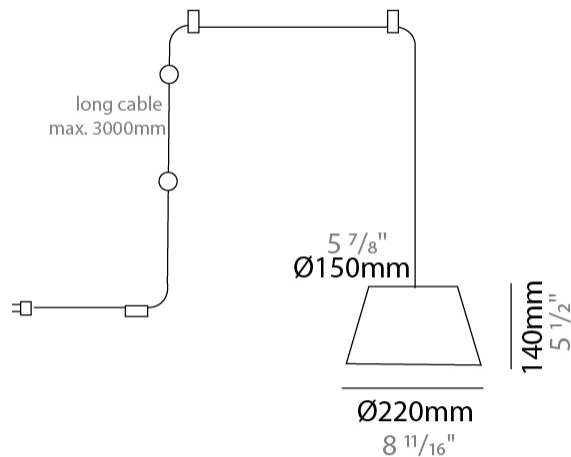

PROJECT	_____
TYPE	_____
SPECIFIER	_____
QUANTITY	_____
DATE	_____

SENTO SUSPENSION

D111030-

base number   Finish
(Triangle)

1. To build a product code in our configurator select the specify button on the base model # product page
2. To build a manual product code on this datasheet choose from the options listed below in blue font and add the suffix to the base model #

GENERAL

Series: Sento _____
Brand: Ole _____
Division: Design _____
Mounting Type: Suspension _____
Mounting Location: Ceiling _____
Subcategory: Pendant _____

PHYSICAL

Shape: Bell _____
Diameter (mm): 220 _____
Diameter (in): 8 ¹¹/₁₆ _____
Height (mm): 140 _____
Height (in): 5 ¹/₂ _____
Max. Overall Height (mm): 3140 _____
Max. Overall Height (in): 123 ⁵/₈ _____
Light Distribution: Direct _____
Weight (kg): 1.2 _____
Weight (lbs): 2.6 _____
Diffuser: Arylic - Satin _____
[Fixture Finish: WHI / MBK / BEI / MSA / OGR / MWH](#) _____
Fixture Material: Metal _____
Cable Details: 3000mm Cable _____

ELECTRICAL

Number of Lamps: 1 _____
Lamp Type: LED Retrofit _____
Lamp Shape: MR16 _____
Bulb Included: Bulb Not Included _____
Max. Wattage Per Lamp (W): 7 _____
Lamp Base: GU10 _____
Input Voltage (V): 120 _____

LED

OPTICAL

Adjustability: Fixed _____

RATINGS AND CERTIFICATIONS

Certified By: Certified for North American Standards _____
IP rating: IP20 _____