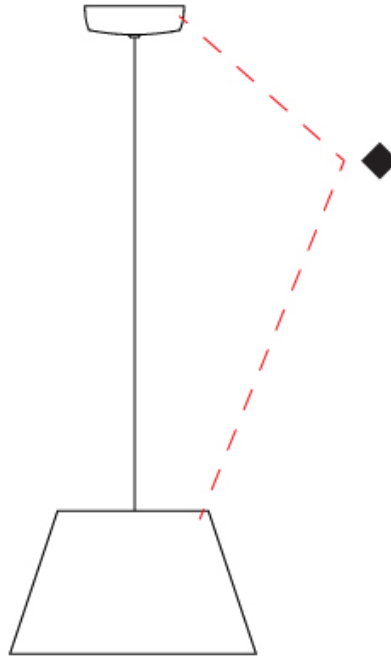

D111037-

PROJECT _____

TYPE _____

SPECIFIER _____

QUANTITY _____

DATE _____