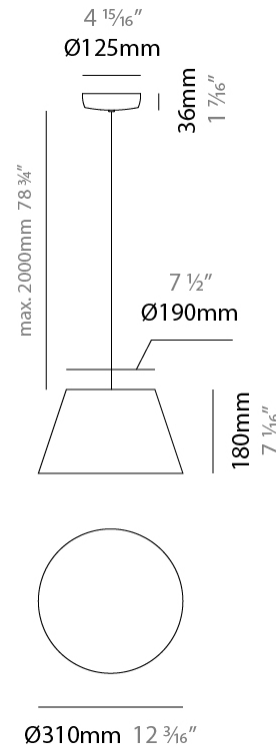

PROJECT	_____
TYPE	_____
SPECIFIER	_____
QUANTITY	_____
DATE	_____

SENTO SUSPENSION

D111037-

base number   Finish
(Triangle)

1. To build a product code in our configurator select the specify button on the base model # product page
2. To build a manual product code on this datasheet choose from the options listed below in blue font and add the suffix to the base model #

GENERAL

Series: Sento _____
Brand: Ole _____
Division: Design _____
Mounting Type: Suspension _____
Mounting Location: Ceiling _____
Subcategory: Pendant _____

PHYSICAL

Shape: Bell _____
Diameter (mm): 310 _____
Diameter (in): 12 ³/₁₆ _____
Height (mm): 180 _____
Height (in): 7 ¹/₁₆ _____
Max. Overall Height (mm): 2180 _____
Max. Overall Height (in): 85 ¹³/₁₆ _____
Light Distribution: Direct _____
Weight (kg): 1.3 _____
Weight (lbs): 2.9 _____
Diffuser:rylic - Satin _____
[Fixture Finish: WHI / MBK / BEI / MSA / OGR / MWH](#) _____
Fixture Material: Metal _____
Cable Details: 2000mm Cable _____

ELECTRICAL

Number of Lamps: 1 _____
Lamp Type: LED Retrofit _____
Lamp Shape: A19 _____
Bulb Included: Bulb Not Included _____
Max. Wattage Per Lamp (W): 15 _____
Lamp Base: E26 _____
Input Voltage (V): 120 _____
Upon Request: 277Vac / GU24 _____

LED

OPTICAL

RATINGS AND CERTIFICATIONS

Certified By: Certified for North American Standards _____
IP rating: IP20 _____