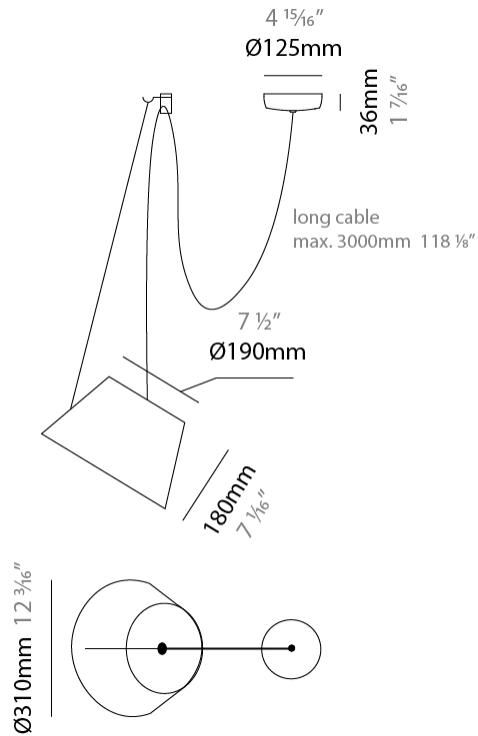

SENTO SUSPENSION

D111038-

base number Finish
Options

1. To build a product code in our configurator select the specify button on the base model # product page
2. To build a manual product code on this datasheet choose from the options listed below in blue font and add the suffix to the base model #

GENERAL

Series: Sento
Brand: Ole
Division: Design
Mounting Type: Suspension
Mounting Location: Ceiling
Subcategory: Pendant

PHYSICAL

Shape: Bell
Diameter (mm): 310
Diameter (in): 12 ³/₁₆"
Height (mm): 180
Height (in): 7 ¹/₁₆"
Max. Overall Height (mm): 3180
Max. Overall Height (in): 125 ³/₁₆"
Light Distribution: Direct
Weight (kg): 1.3
Weight (lbs): 2.9
Diffuser:rylic - Satin
Fixture Finish: [WHi](#) / [MBK](#) / [MWH](#)
Fixture Material: Metal
Cable Details: 2000mm Cable

ELECTRICAL

Number of Lamps: 1
Lamp Type: LED Retrofit
Lamp Shape: A19
Bulb Included: Bulb Not Included
Max. Wattage Per Lamp (W): 7
Lamp Base: E26
Input Voltage (V): 120
Upon Request: 277Vac / GU24

LED

OPTICAL

Adjustability: Tilting

RATINGS AND CERTIFICATIONS

Certified By: Certified for North American Standards
IP rating: IP20

PROJECT
TYPE
SPECIFIER
QUANTITY
DATE