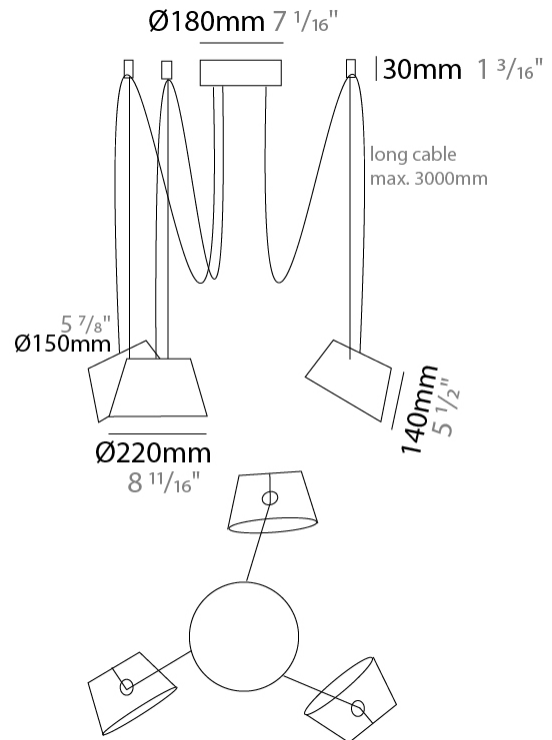

SENTO SUSPENSION

D111032-

base number   Finish
Options

PROJECT	_____
TYPE	_____
SPECIFIER	_____
QUANTITY	_____
DATE	_____

1. To build a product code in our configurator select the specify button on the base model # product page
2. To build a manual product code on this datasheet choose from the options listed below in blue font and add the suffix to the base model #

GENERAL

Series: Sento
Brand: Ole
Division: Design
Mounting Type: Suspension
Mounting Location: Ceiling
Subcategory: Pendant

PHYSICAL

Shape: Bell
Diameter (mm): 220
Diameter (in): 8 11/16
Height (mm): 140
Height (in): 5 1/2
Max. Overall Height (mm): 3140
Max. Overall Height (in): 123 5/8
Light Distribution: Direct
Weight (kg): 2.4
Weight (lbs): 5.3
Diffuser: Arylic - Satin
Fixture Finish: WHI / MBK / MWH
Fixture Material: Metal
Cable Details: 3000mm Cable

ELECTRICAL

Number of Lamps: 3
Lamp Type: LED Retrofit
Lamp Shape: MR16
Bulb Included: Bulb Not Included
Max. Wattage Per Lamp (W): 7
Lamp Base: GU10
Input Voltage (V): 120

LED

OPTICAL

Adjustability: Tilting

RATINGS AND CERTIFICATIONS

Certified By: Certified for North American Standards
IP rating: IP20