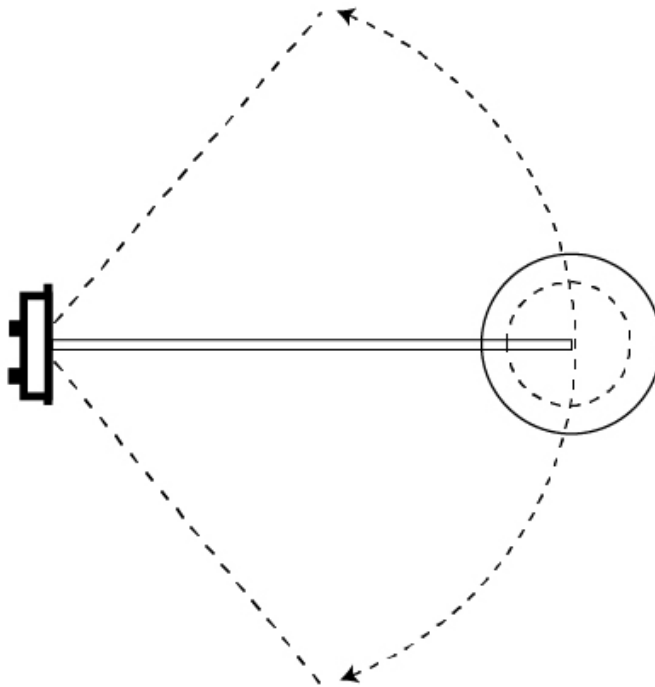

D113006-

PROJECT
TYPE
SPECIFIER
QUANTITY
DATE

D