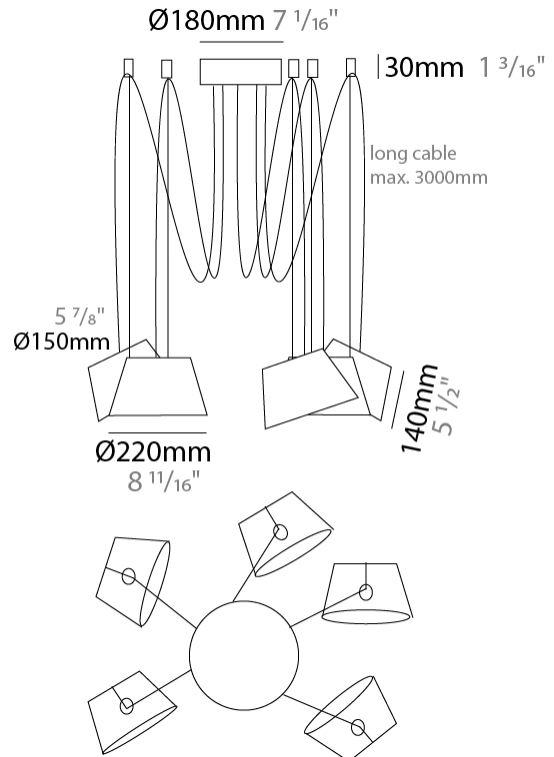

PROJECT _____
TYPE _____
SPECIFIER _____
QUANTITY _____
DATE _____

SENTO SUSPENSION

D111034-

base number   Finish
Options

1. To build a product code in our configurator select the specify button on the base model # product page
2. To build a manual product code on this datasheet choose from the options listed below in blue font and add the suffix to the base model #

GENERAL

Series: Sento _____
Brand: Ole _____
Division: Design _____
Mounting Type: Suspension _____
Mounting Location: Ceiling _____
Subcategory: Pendant _____

PHYSICAL

Shape: Bell _____
Diameter (mm): 220 _____
Diameter (in): 8 ¹¹/₁₆ _____
Height (mm): 140 _____
Height (in): 5 ¹/₂ _____
Max. Overall Height (mm): 3140 _____
Max. Overall Height (in): 123 ⁵/₈ _____
Light Distribution: Direct _____
Weight (kg): 3.6 _____
Weight (lbs): 7.9 _____
Diffuser:rylic - Satin _____
Fixture Finish: [WHi](#) / [MBK](#) / [MWH](#) _____
Fixture Material: Metal _____
Cable Details: 3000mm Cable _____

ELECTRICAL

Number of Lamps: 5 _____
Lamp Type: LED Retrofit _____
Lamp Shape: MR16 _____
Bulb Included: Bulb Not Included _____
Max. Wattage Per Lamp (W): 7 _____
Lamp Base: GU10 _____
Input Voltage (V): 120 _____

LED

OPTICAL

Adjustability: Tilting _____

RATINGS AND CERTIFICATIONS

Certified By: Certified for North American Standards _____
IP rating: IP20 _____