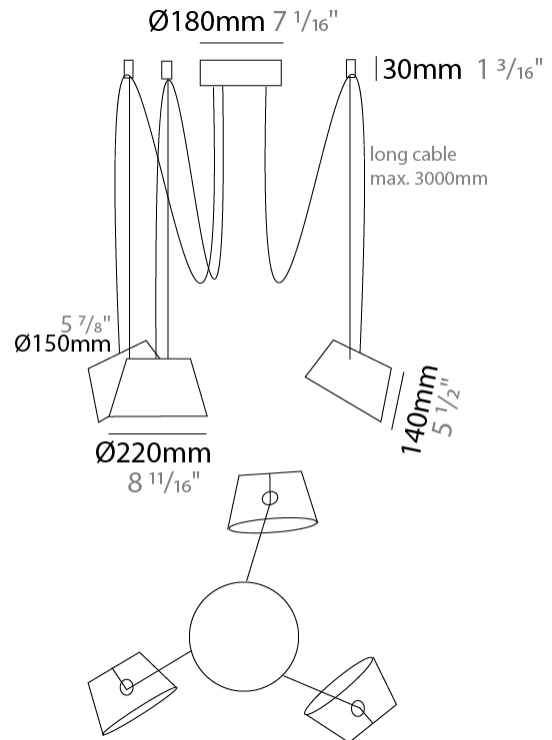

PROJECT _____
TYPE _____
SPECIFIER _____
QUANTITY _____
DATE _____

SENTO SUSPENSION

D111032-

base number _____
Finish _____
Options _____

1. To build a product code in our configurator select the specify button on the base model # product page
2. To build a manual product code on this datasheet choose from the options listed below in blue font and add the suffix to the base model #

GENERAL

Series: Sento _____
Partner: Ole _____
Division: Design _____
Installation: Suspension _____
Product Type: Pendant _____
Mounting Location: Ceiling _____
Light Distribution: Direct _____

PHYSICAL

Shape: Bell _____
Diameter (mm): 220 _____
Diameter (in): 8 ¹¹/₁₆ _____
Height (mm): 140 _____
Height (in): 5 ¹/₂ _____
Max. Overall Height (mm): 3140 _____
Max. Overall Height (in): 123 ⁵/₈ _____
Weight (kg): 2.4 _____
Weight (lbs): 5.3 _____
Diffuser: Arylic - Satin _____
Fixture Finish: WHI / BLK _____
Fixture Material: Metal _____
Cable Details: 3000mm Cable _____

ELECTRICAL

Number of Lamps: 3 _____
Lamp Type: LED Retrofit _____
Lamp Shape: MR16 _____
Bulb Included: Bulb Not Included _____
Max. Wattage Per Lamp (W): 7 _____
Lamp Base: GU10 _____
Input Voltage (V): 120 _____

LED

OPTICAL

Adjustability: Tilting _____

RATINGS AND CERTIFICATIONS

Certified By: Certified for North American Standards _____
IP rating: IP20 _____