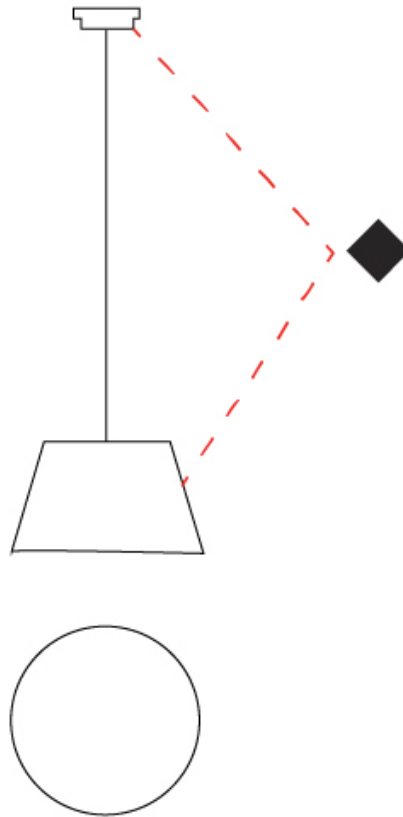

D111028-

PROJECT _____

TYPE _____

SPECIFIER _____

QUANTITY _____

DATE _____

D