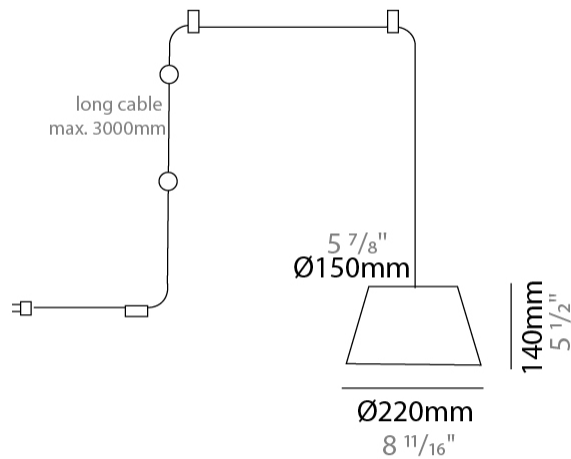

SENTO SUSPENSION

D111030-

base number _____
Finish _____
Options _____

1. To build a product code in our configurator select the specify button on the base model # product page
2. To build a manual product code on this datasheet choose from the options listed below in blue font and add the suffix to the base model #

GENERAL

Series: Sento _____
Partner: Ole _____
Division: Design _____
Installation: Suspension _____
Product Type: Pendant _____
Mounting Location: Ceiling _____
Light Distribution: Direct _____

PHYSICAL

Shape: Bell _____
Diameter (mm): 220 _____
Diameter (in): 8 ¹¹/₁₆ _____
Height (mm): 140 _____
Height (in): 5 ¹/₂ _____
Max. Overall Height (mm): 3140 _____
Max. Overall Height (in): 123 ⁵/₈ _____
Weight (kg): 1.2 _____
Weight (lbs): 2.6 _____
Diffuser:rylic - Satin _____
Fixture Finish: WHI / BLK / SND / OLV / TER _____
Fixture Material: Metal _____
Cable Details: 3000mm Cable _____

ELECTRICAL

Number of Lamps: 1 _____
Lamp Type: LED Retrofit _____
Lamp Shape: MR16 _____
Bulb Included: Bulb Not Included _____
Max. Wattage Per Lamp (W): 7 _____
Lamp Base: GU10 _____
Input Voltage (V): 120 _____

LED

OPTICAL

Adjustability: Fixed _____

RATINGS AND CERTIFICATIONS

Certified By: Certified for North American Standards _____
IP rating: IP20 _____