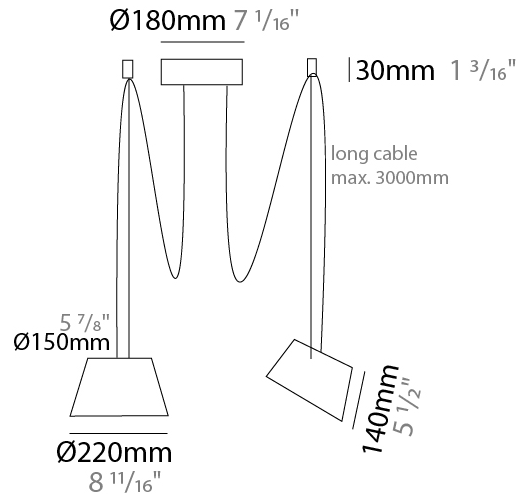

SENTO SUSPENSION

D111031-

base number Finish
Options

PROJECT	_____
TYPE	_____
SPECIFIER	_____
QUANTITY	_____
DATE	_____

1. To build a product code in our configurator select the specify button on the base model # product page
2. To build a manual product code on this datasheet choose from the options listed below in blue font and add the suffix to the base model #

GENERAL

Series: Sento
Partner: Ole
Division: Design
Installation: Suspension
Product Type: Pendant
Mounting Location: Ceiling
Light Distribution: Direct

PHYSICAL

Shape: Bell
Diameter (mm): 220
Diameter (in): 8 ¹¹/₁₆
Height (mm): 140
Height (in): 5 ¹/₂
Max. Overall Height (mm): 3140
Max. Overall Height (in): 123 ⁵/₈
Weight (kg): 1.8
Weight (lbs): 3.6
Diffuser:rylic - Satin
Fixture Finish: WHI / BLK
Fixture Material: Metal
Cable Details: 3000mm Cable

ELECTRICAL

Number of Lamps: 2
Lamp Type: LED Retrofit
Lamp Shape: MR16
Bulb Included: Bulb Not Included
Max. Wattage Per Lamp (W): 7
Lamp Base: GU10
Input Voltage (V): 120

LED

OPTICAL

Adjustability: Tilting

RATINGS AND CERTIFICATIONS

Certified By: Certified for North American Standards
IP rating: IP20