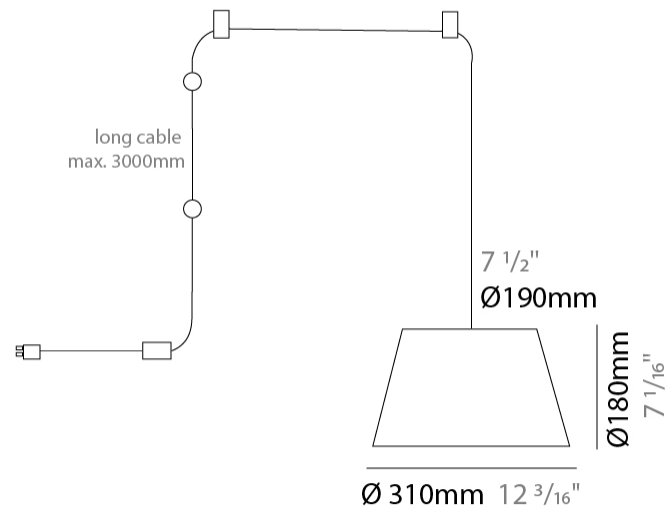

PROJECT	_____
TYPE	_____
SPECIFIER	_____
QUANTITY	_____
DATE	_____

SENTO SUSPENSION

D111039-

base number   Finish
(Triangle)

1. To build a product code in our configurator select the specify button on the base model # product page
2. To build a manual product code on this datasheet choose from the options listed below in blue font and add the suffix to the base model #

GENERAL

Series: Sento
Brand: Ole
Division: Design
Mounting Type: Suspension
Mounting Location: Ceiling
Subcategory: Pendant

PHYSICAL

Shape: Bell
Diameter (mm): 310
Diameter (in): 12 3/16
Height (mm): 180
Height (in): 7 1/16
Max. Overall Height (mm): 3180
Max. Overall Height (in): 125 3/16
Light Distribution: Direct
Weight (kg): 1.3
Weight (lbs): 2.9
Diffuser: Arylic - Satin
Fixture Finish: WHI / MBK / BEI / MSA / GRN
Fixture Material: Metal
Cable Details: 3000mm Cable

ELECTRICAL

Number of Lamps: 1
Lamp Type: LED Retrofit
Lamp Shape: A19
Bulb Included: Bulb Not Included
Max. Wattage Per Lamp (W): 7
Lamp Base: E26
Input Voltage (V): 120
Upon Request: 277Vac / GU24

LED

OPTICAL

Adjustability: Fixed

RATINGS AND CERTIFICATIONS

Certified By: Certified for North American Standards
IP rating: IP20