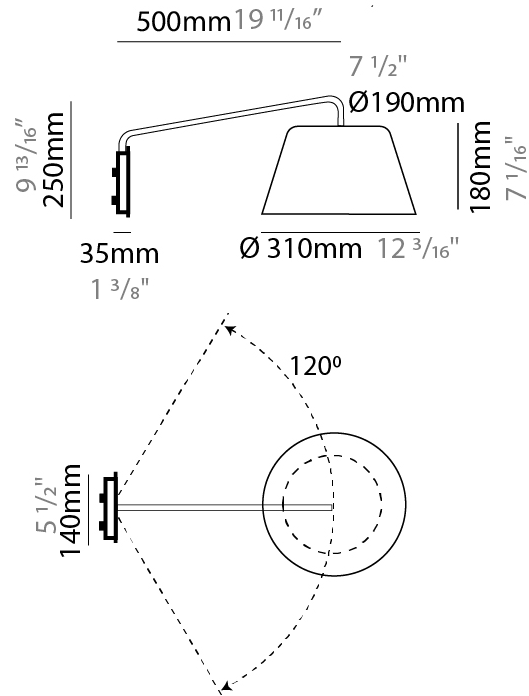

PROJECT	
TYPE	
SPECIFIER	
QUANTITY	
DATE	

SENTO SURFACE

D113014- -

base number   Finish (Diamond)   Finish (Triangle)

1. To build a product code in our configurator select the specify button on the base model # product page
2. To build a manual product code on this datasheet choose from the options listed below in blue font and add the suffix to the base model #

GENERAL

Series: Sento
Brand: Ole
Division: Design
Mounting Type: Surface
Mounting Location: Wall
Subcategory: Task

PHYSICAL

Shape: Bell
Diameter (mm): 310
Diameter (in): 12 ³/₁₆"
Width (mm): 310
Width (in): 12 ³/₁₆"
Height (mm): 250
Depth (mm): 500
Height (in): 9 ¹³/₁₆"
Depth (in): 19 ¹¹/₁₆"
Extension (mm): 655
Extension (in): 25 ³/₄"
Light Distribution: Direct
Weight (kg): 1.5
Weight (lbs): 3.3
Diffuser:rylic - Satin
Fixture Finish: WHI / MBK / BEI / MSA / OGR / MWH
Holder Finish: WHI / MBK
Fixture Material: Metal

ELECTRICAL

Number of Lamps: 1
Lamp Type: LED Retrofit
Lamp Shape: A19
Bulb Included: Bulb Not Included
Max. Wattage Per Lamp (W): 7
Lamp Base: E26
Input Voltage (V): 120
Upon Request: 277Vac / GU24

LED

OPTICAL

Adjustability: Rotating

RATINGS AND CERTIFICATIONS

Certified By: Certified for North American Standards
IP rating: IP20