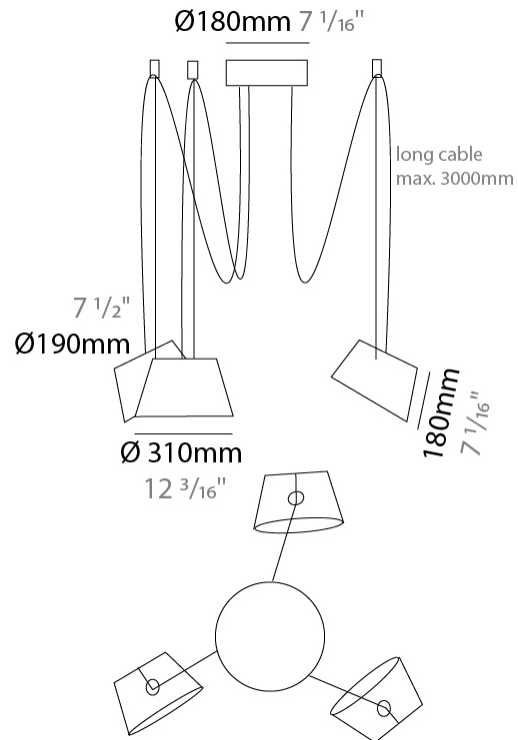

PROJECT _____
TYPE _____
SPECIFIER _____
QUANTITY _____
DATE _____

SENTO SUSPENSION

D111041-

base number   Finish
Options

1. To build a product code in our configurator select the specify button on the base model # product page
2. To build a manual product code on this datasheet choose from the options listed below in blue font and add the suffix to the base model #

GENERAL

Series: Sento _____
Brand: Ole _____
Division: Design _____
Mounting Type: Suspension _____
Mounting Location: Ceiling _____
Subcategory: Pendant _____

PHYSICAL

Shape: Bell _____
Diameter (mm): 310 _____
Diameter (in): 12 ³/₁₆ _____
Height (mm): 180 _____
Height (in): 7 ¹/₁₆ _____
Max. Overall Height (mm): 3180 _____
Max. Overall Height (in): 125 ³/₁₆ _____
Light Distribution: Direct _____
Weight (kg): 2.3 _____
Weight (lbs): 5.1 _____
Diffuser: Arylic - Satin _____
Fixture Finish: [WHI / MBK / MWH](#) _____
Fixture Material: Metal _____
Cable Details: 3000mm Cable _____

ELECTRICAL

Number of Lamps: 3 _____
Lamp Type: LED Retrofit _____
Lamp Shape: A19 _____
Bulb Included: Bulb Not Included _____
Max. Wattage Per Lamp (W): 7 _____
Lamp Base: E26 _____
Input Voltage (V): 120 _____
Upon Request: 277Vac / GU24 _____

LED

OPTICAL

Adjustability: Tilting _____

RATINGS AND CERTIFICATIONS

Certified By: Certified for North American Standards _____
IP rating: IP20 _____