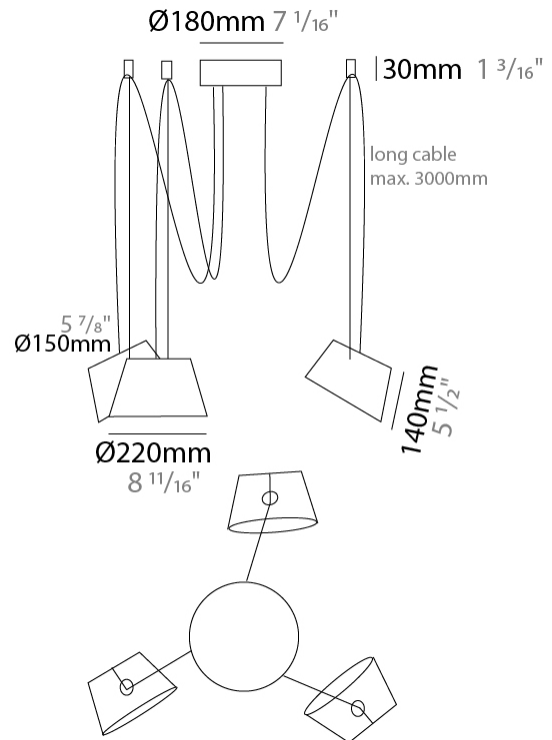

SENTO SUSPENSION

D111032-

base number   Finish
Options

PROJECT _____
TYPE _____
SPECIFIER _____
QUANTITY _____
DATE _____

1. To build a product code in our configurator select the specify button on the base model # product page
2. To build a manual product code on this datasheet choose from the options listed below in blue font and add the suffix to the base model #

GENERAL

Series: Sento
Brand: Ole
Division: Design
Mounting Type: Suspension
Mounting Location: Ceiling
Subcategory: Pendant

PHYSICAL

Shape: Bell
Diameter (mm): 220
Diameter (in): 8 11/16
Height (mm): 140
Height (in): 5 1/2
Max. Overall Height (mm): 3140
Max. Overall Height (in): 123 5/8
Light Distribution: Direct
Weight (kg): 2.4
Weight (lbs): 5.3
Diffuser: Arylic - Satin
[Fixture Finish: WHi / MBK / MWH](#)
Fixture Material: Metal
Cable Details: 3000mm Cable

ELECTRICAL

Number of Lamps: 3
Lamp Type: LED Retrofit
Lamp Shape: MR16
Bulb Included: Bulb Not Included
Max. Wattage Per Lamp (W): 7
Lamp Base: GU10
Input Voltage (V): 120

LED

OPTICAL

Adjustability: Tilting

RATINGS AND CERTIFICATIONS

Certified By: Certified for North American Standards
IP rating: IP20