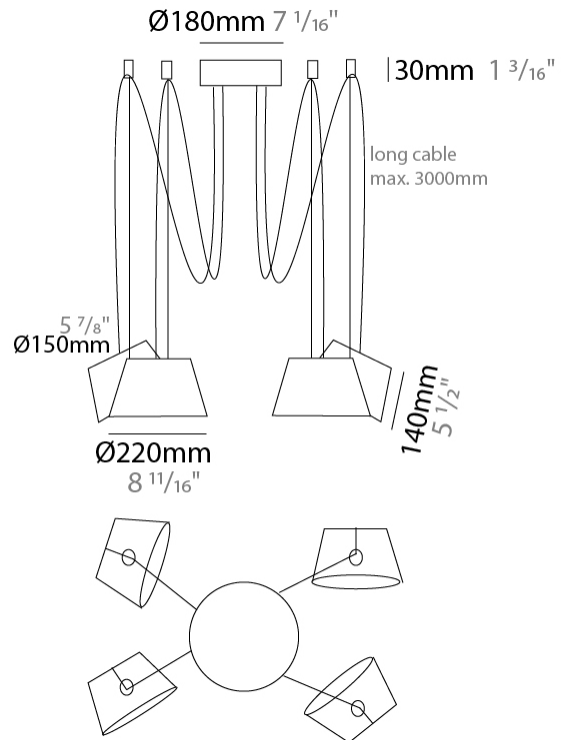

PROJECT _____
TYPE _____
SPECIFIER _____
QUANTITY _____
DATE _____

SENTO SUSPENSION

D111033-

base number   Finish
Options

1. To build a product code in our configurator select the specify button on the base model # product page
2. To build a manual product code on this datasheet choose from the options listed below in blue font and add the suffix to the base model #

GENERAL

Series: Sento _____
Brand: Ole _____
Division: Design _____
Mounting Type: Suspension _____
Mounting Location: Ceiling _____
Subcategory: Pendant _____

PHYSICAL

Shape: Bell _____
Diameter (mm): 220 _____
Diameter (in): 8 ¹¹/₁₆ _____
Height (mm): 140 _____
Height (in): 5 ¹/₂ _____
Max. Overall Height (mm): 3140 _____
Max. Overall Height (in): 123 ⁵/₈ _____
Light Distribution: Direct _____
Weight (kg): 3 _____
Weight (lbs): 6.6 _____
Diffuser:rylic - Satin _____
Fixture Finish: [WHi / MBK / MWH](#) _____
Fixture Material: Metal _____
Cable Details: 3000mm Cable _____

ELECTRICAL

Number of Lamps: 4 _____
Lamp Type: LED Retrofit _____
Lamp Shape: MR16 _____
Bulb Included: Bulb Not Included _____
Max. Wattage Per Lamp (W): 7 _____
Lamp Base: GU10 _____
Input Voltage (V): 120 _____

LED

OPTICAL

Adjustability: Tilting _____

RATINGS AND CERTIFICATIONS

Certified By: Certified for North American Standards _____
IP rating: IP20 _____