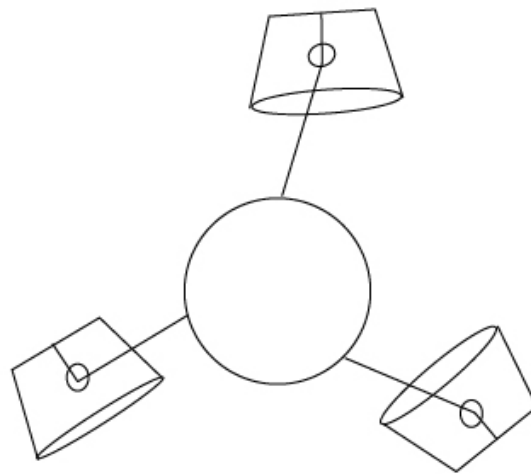

D111032-

PROJECT	_____
TYPE	_____
SPECIFIER	_____
QUANTITY	_____
DATE	_____

D