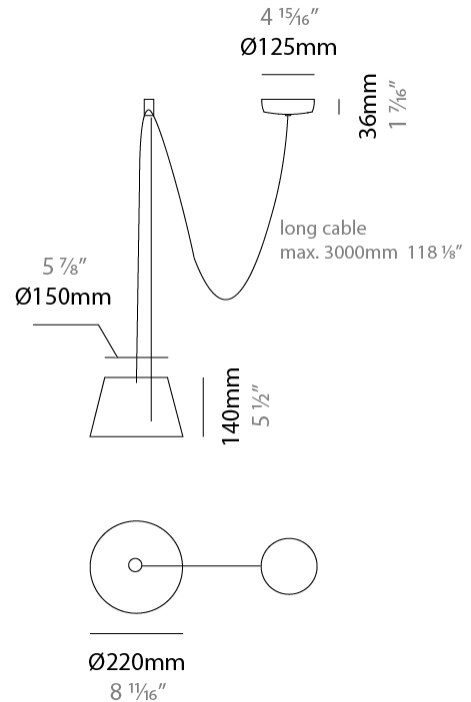

PROJECT	_____
TYPE	_____
SPECIFIER	_____
QUANTITY	_____
DATE	_____

SENTO SUSPENSION

D111029-

base number   Finish
Options

1. To build a product code in our configurator select the specify button on the base model # product page
2. To build a manual product code on this datasheet choose from the options listed below in blue font and add the suffix to the base model #

GENERAL

Series: Sento _____
Brand: Ole _____
Division: Design _____
Mounting Type: Suspension _____
Mounting Location: Ceiling _____
Subcategory: Pendant _____

PHYSICAL

Shape: Bell _____
Diameter (mm): 220 _____
Diameter (in): 8 11/16 _____
Height (mm): 140 _____
Height (in): 5 1/2 _____
Max. Overall Height (mm): 3140 _____
Max. Overall Height (in): 123 5/8 _____
Light Distribution: Direct _____
Weight (kg): 1.2 _____
Weight (lbs): 2.6 _____
Diffuser:rylic - Satin _____
[Fixture Finish: WHi / MBK / MWH](#) _____
Fixture Material: Metal _____
Cable Details: 2000mm Cable _____

ELECTRICAL

Number of Lamps: 1 _____
Lamp Type: LED Retrofit _____
Lamp Shape: MR16 _____
Bulb Included: Bulb Not Included _____
Max. Wattage Per Lamp (W): 7 _____
Lamp Base: GU10 _____
Input Voltage (V): 120 _____

LED

OPTICAL

Adjustability: Tilting _____

RATINGS AND CERTIFICATIONS

Certified By: Certified for North American Standards _____
IP rating: IP20 _____