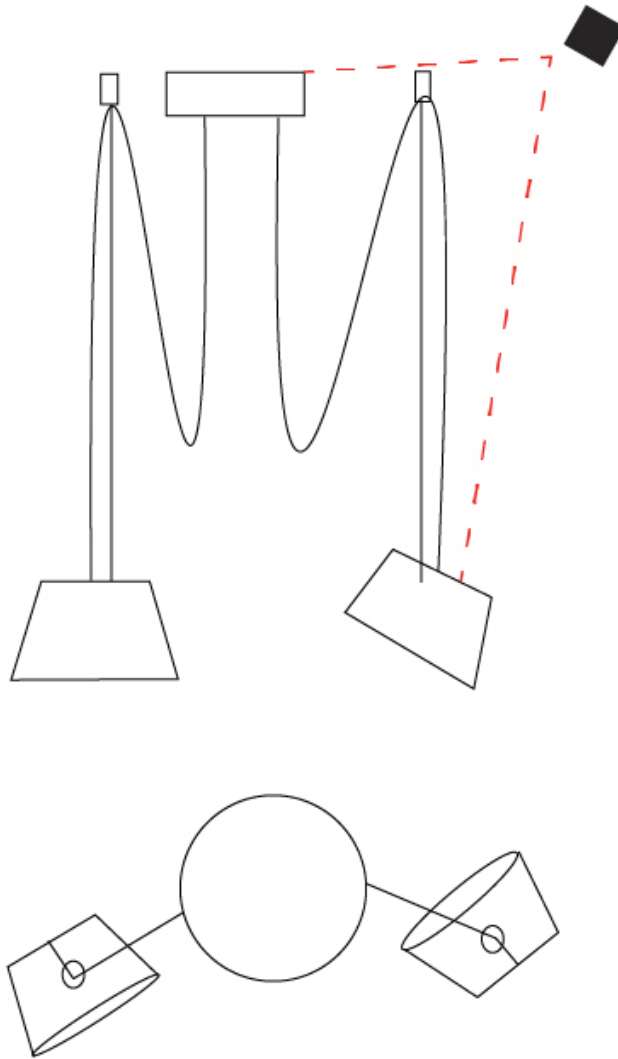

D111040-

PROJECT	_____
TYPE	_____
SPECIFIER	_____
QUANTITY	_____
DATE	_____

D