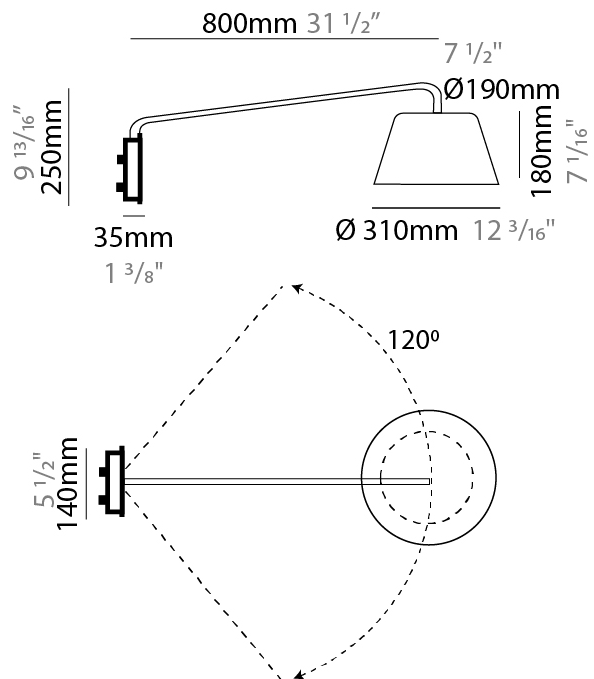

SENTO SURFACE

D113008- _____ - _____
base number   Finish   Finish
                          (Diamond)   (Triangle)

1. To build a product code in our configurator select the specify button on the base model # product page
2. To build a manual product code on this datasheet choose from the options listed below in blue font and add the suffix to the base model #

GENERAL

Series: Sento
Brand: Ole
Division: Design
Mounting Type: Surface
Mounting Location: Wall
Subcategory: Task

PHYSICAL

Shape: Bell
Diameter (mm): 310
Diameter (in): 12 ³/₁₆"
Width (mm): 310
Width (in): 12 ³/₁₆"
Height (mm): 250
Depth (mm): 800
Height (in): 9 ¹³/₁₆"
Depth (in): 31 ¹/₂"
Extension (mm): 655
Extension (in): 25 ³/₄"
Light Distribution: Direct
Weight (kg): 1.7
Weight (lbs): 3.7
Diffuser:rylic - Satin
Fixture Finish: WHI / MBK / BEI / MSA / OGR / MWH
Holder Finish: WHI / MBK
Fixture Material: Metal
Cable Details: 3000mm Cable

ELECTRICAL

Number of Lamps: 1
Lamp Type: LED Retrofit
Lamp Shape: A19
Bulb Included: Bulb Not Included
Max. Wattage Per Lamp (W): 7
Lamp Base: E26
Input Voltage (V): 120
Upon Request: 277Vac / GU24

LED

OPTICAL

Adjustability: Rotating

RATINGS AND CERTIFICATIONS

Certified By: Certified for North American Standards
IP rating: IP20