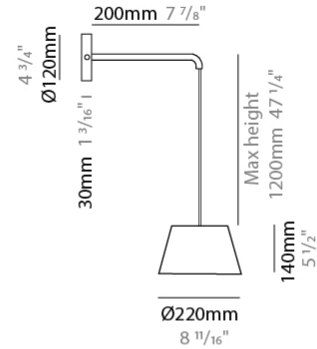

SENTO SURFACE

D113000-

base number   Finish   Finish
(Diamond)   (Triangle)

1. To build a product code in our configurator select the specify button on the base model # product page
2. To build a manual product code on this datasheet choose from the options listed below in blue font and add the suffix to the base model #

GENERAL

Series: Sento
Brand: Ole
Division: Design
Mounting Type: Surface
Mounting Location: Wall
Subcategory: Ambient

PHYSICAL

Shape: Drum
Diameter (mm): 220
Diameter (in): 8 11/16
Height (mm): 140
Depth (mm): 200
Height (in): 5 1/2
Depth (in): 7 7/8
Max. Overall Height (mm): 154
Max. Overall Height (in): 6 1/16
Light Distribution: Direct
Diffuser: Acrylic - Opal
Fixture Finish: WHI / MBK / BEI/ MSA / OGR / MWH
Holder Finish: WHI / MBK
Fixture Material: Metal
Cable Details: 2000mm Cable

ELECTRICAL

Number of Lamps: 1
Lamp Type: LED Retrofit
Lamp Shape: MR16
Bulb Included: Bulb Not Included
Max. Wattage Per Lamp (W): 5.5
Lamp Base: GU10
Input Voltage (V): 120

LED

OPTICAL

RATINGS AND CERTIFICATIONS

Certified By: Certified for North American Standards
IP rating: IP20

PROJECT
TYPE
SPECIFIER
QUANTITY
DATE