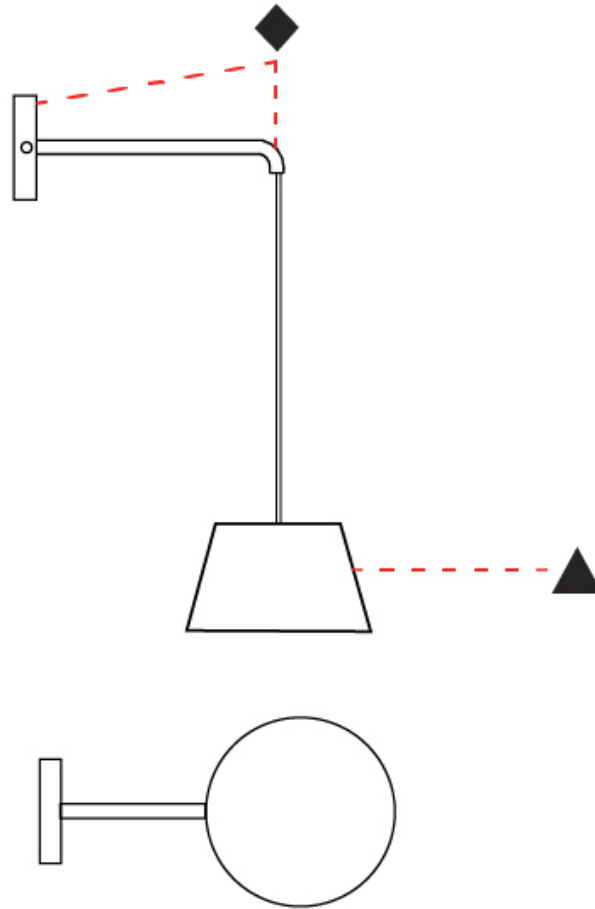

D113000-

PROJECT _____

TYPE _____

SPECIFIER _____

QUANTITY _____

DATE _____

D