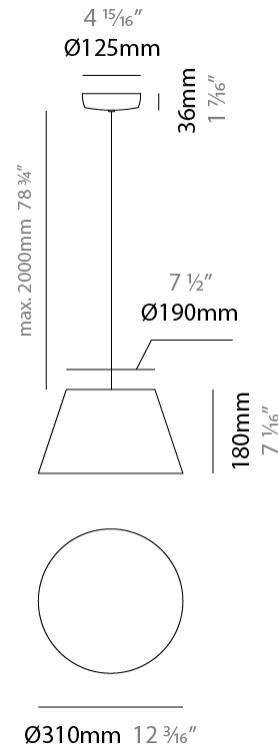

PROJECT	_____
TYPE	_____
SPECIFIER	_____
QUANTITY	_____
DATE	_____

SENTO SUSPENSION

D111037-

base number   Finish
(Triangle)

1. To build a product code in our configurator select the specify button on the base model # product page
2. To build a manual product code on this datasheet choose from the options listed below in blue font and add the suffix to the base model #

GENERAL

Series: Sento _____
Brand: Ole _____
Division: Design _____
Mounting Type: Suspension _____
Mounting Location: Ceiling _____
Subcategory: Pendant _____

PHYSICAL

Shape: Bell _____
Diameter (mm): 310 _____
Diameter (in): 12 ³/₁₆ _____
Height (mm): 180 _____
Height (in): 7 ¹/₁₆ _____
Max. Overall Height (mm): 2180 _____
Max. Overall Height (in): 85 ¹³/₁₆ _____
Light Distribution: Direct _____
Weight (kg): 1.3 _____
Weight (lbs): 2.9 _____
Diffuser:rylic - Satin _____
[Fixture Finish: WHI / MBK / BEI / MSA / OGR / MWH](#) _____
Fixture Material: Metal _____
Cable Details: 2000mm Cable _____

ELECTRICAL

Number of Lamps: 1 _____
Lamp Type: LED Retrofit _____
Lamp Shape: A19 _____
Bulb Included: Bulb Not Included _____
Max. Wattage Per Lamp (W): 15 _____
Lamp Base: E26 _____
Input Voltage (V): 120 _____
Upon Request: 277Vac / GU24 _____

LED

OPTICAL

RATINGS AND CERTIFICATIONS

Certified By: Certified for North American Standards _____
IP rating: IP20 _____