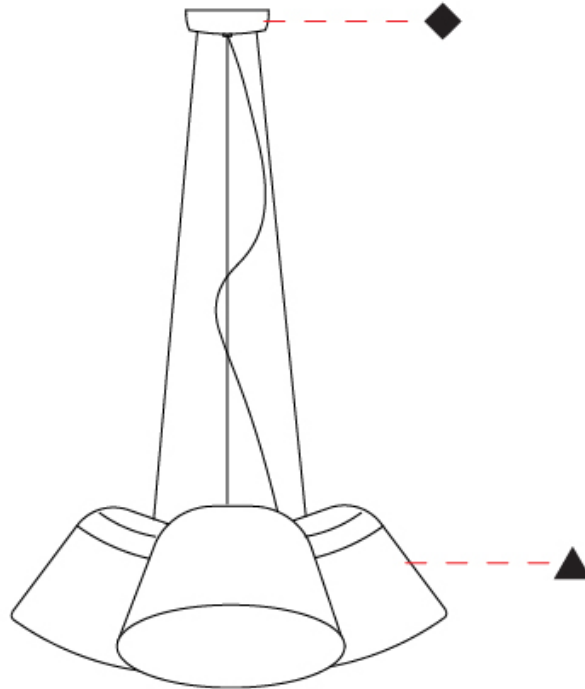

SENTO SUSPENSION

D111045-

PROJECT

TYPE

SPECIFIER

QUANTITY

DATE

D