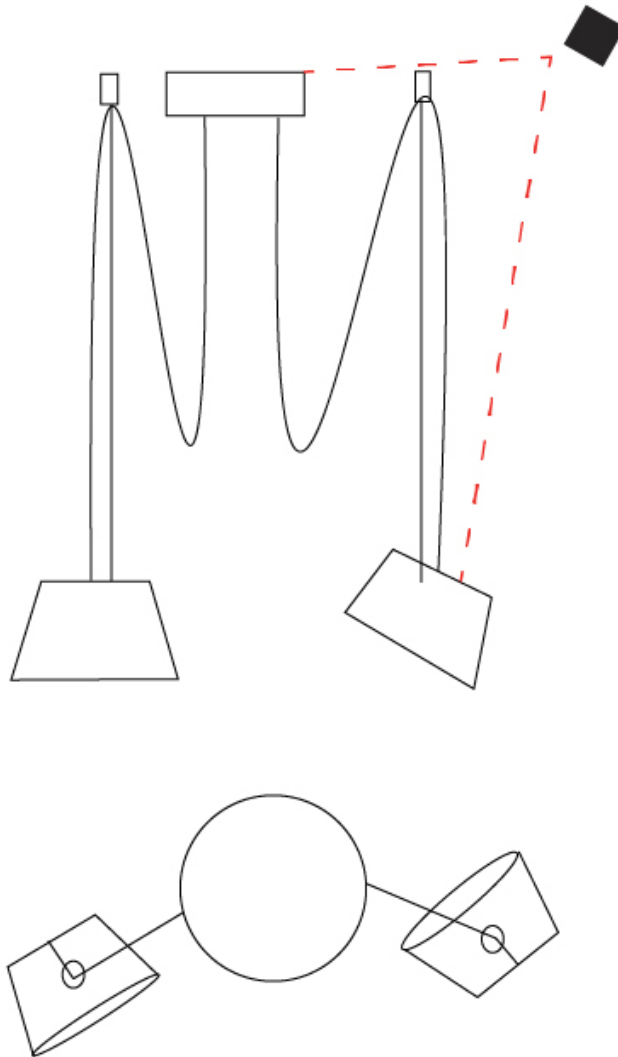

D111031-

PROJECT	_____
TYPE	_____
SPECIFIER	_____
QUANTITY	_____
DATE	_____

D