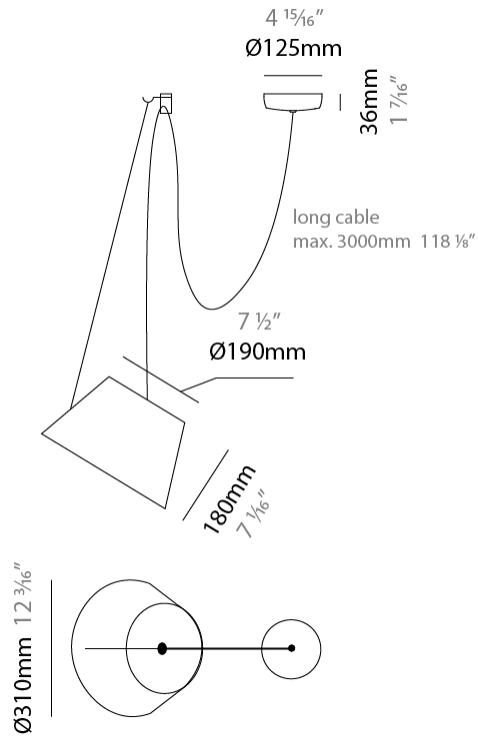

PROJECT
TYPE
SPECIFIER
QUANTITY
DATE

SENTO SUSPENSION

D111038-

base number Finish
Options

1. To build a product code in our configurator select the specify button on the base model # product page
2. To build a manual product code on this datasheet choose from the options listed below in blue font and add the suffix to the base model #

GENERAL

Series: Sento
Brand: Ole
Division: Design
Mounting Type: Suspension
Mounting Location: Ceiling
Subcategory: Pendant

PHYSICAL

Shape: Bell
Diameter (mm): 310
Diameter (in): 12 ³/₁₆
Height (mm): 180
Height (in): 7 ¹/₁₆
Max. Overall Height (mm): 3180
Max. Overall Height (in): 125 ³/₁₆
Light Distribution: Direct
Weight (kg): 1.3
Weight (lbs): 2.9
Diffuser:rylic - Satin
Fixture Finish: [WHi](#) / [MBK](#) / [MWH](#)
Fixture Material: Metal
Cable Details: 2000mm Cable

ELECTRICAL

Number of Lamps: 1
Lamp Type: LED Retrofit
Lamp Shape: A19
Bulb Included: Bulb Not Included
Max. Wattage Per Lamp (W): 7
Lamp Base: E26
Input Voltage (V): 120
Upon Request: 277Vac / GU24

LED

OPTICAL

Adjustability: Tilting

RATINGS AND CERTIFICATIONS

Certified By: Certified for North American Standards
IP rating: IP20