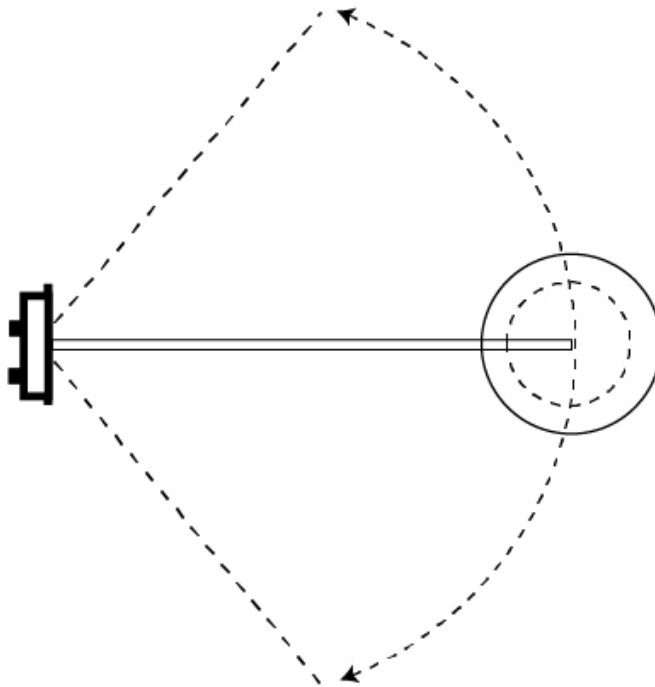

D113006-

PROJECT	_____
TYPE	_____
SPECIFIER	_____
QUANTITY	_____
DATE	_____

D