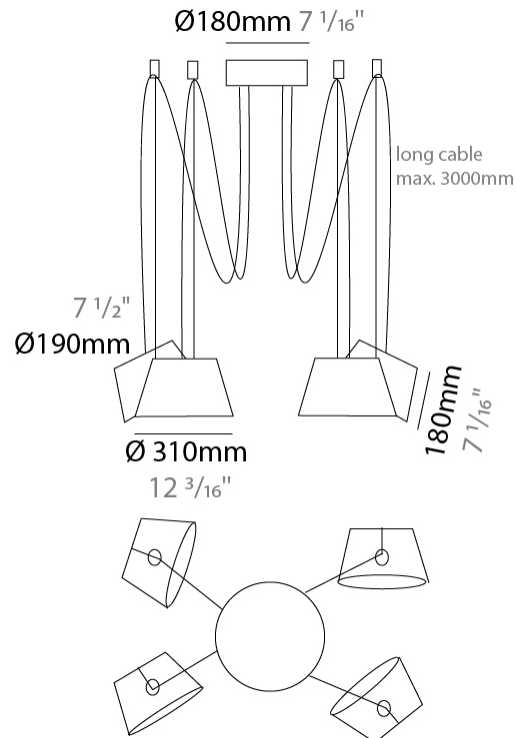

PROJECT _____
TYPE _____
SPECIFIER _____
QUANTITY _____
DATE _____

SENTO SUSPENSION

D111042-

base number   Finish
Options

1. To build a product code in our configurator select the specify button on the base model # product page
2. To build a manual product code on this datasheet choose from the options listed below in blue font and add the suffix to the base model #

GENERAL

Series: Sento
Brand: Ole
Division: Design
Mounting Type: Suspension
Mounting Location: Ceiling
Subcategory: Pendant

PHYSICAL

Shape: Bell
Diameter (mm): 310
Diameter (in): 12 3/16
Height (mm): 180
Height (in): 7 1/16
Max. Overall Height (mm): 3180
Max. Overall Height (in): 125 3/16
Light Distribution: Direct
Weight (kg): 2.9
Weight (lbs): 6.4
Diffuser: Arylic - Satin
Fixture Finish: WHi / MBK / MWH
Fixture Material: Metal
Cable Details: 3000mm Cable

ELECTRICAL

Number of Lamps: 4
Lamp Type: LED Retrofit
Bulb Included: Bulb Not Included
Max. Wattage Per Lamp (W): 7
Lamp Base: E26
Input Voltage (V): 120

LED

OPTICAL

Adjustability: Tilting

RATINGS AND CERTIFICATIONS

Certified By: Certified for North American Standards
IP rating: IP20