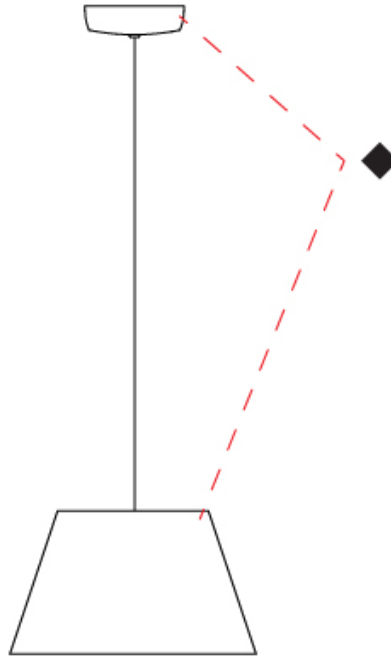

D111037-

PROJECT

TYPE

SPECIFIER

QUANTITY

DATE

D