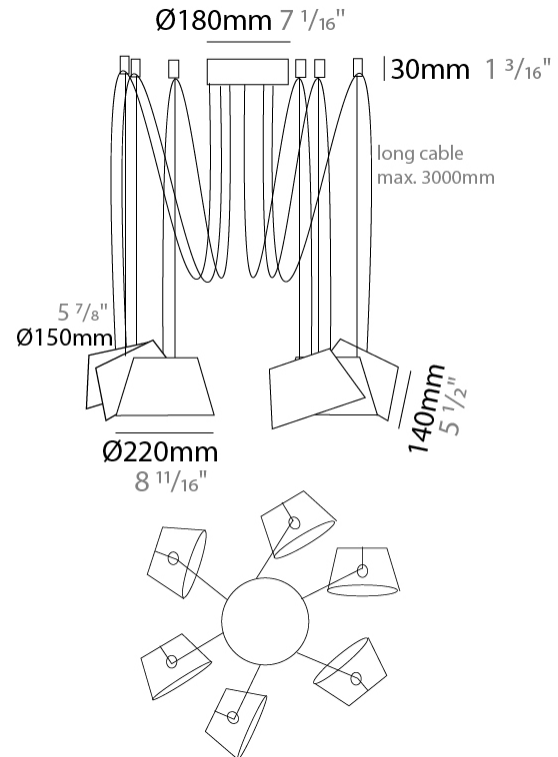

PROJECT	_____
TYPE	_____
SPECIFIER	_____
QUANTITY	_____
DATE	_____

SENTO SUSPENSION

D111035-

base number   Finish
Options

1. To build a product code in our configurator select the specify button on the base model # product page
2. To build a manual product code on this datasheet choose from the options listed below in blue font and add the suffix to the base model #

GENERAL

Series: Sento
Partner: Ole
Division: Design
Installation: Suspension
Product Type: Pendant
Mounting Location: Ceiling
Light Distribution: Direct

PHYSICAL

Shape: Bell
Diameter (mm): 220
Diameter (in): 8 11/16
Height (mm): 140
Height (in): 5 1/2
Max. Overall Height (mm): 3140
Max. Overall Height (in): 123 5/8
Weight (kg): 4.5
Weight (lbs): 9.9
Diffuser: Arylic - Satin
Fixture Finish: WHI / BLK
Fixture Material: Metal
Cable Details: 3000mm Cable

ELECTRICAL

Number of Lamps: 6
Lamp Type: LED Retrofit
Lamp Shape: MR16
Bulb Included: Bulb Not Included
Max. Wattage Per Lamp (W): 7
Lamp Base: GU10
Input Voltage (V): 120

LED

OPTICAL

Adjustability: Tilting

RATINGS AND CERTIFICATIONS

Certified By: Certified for North American Standards
IP rating: IP20