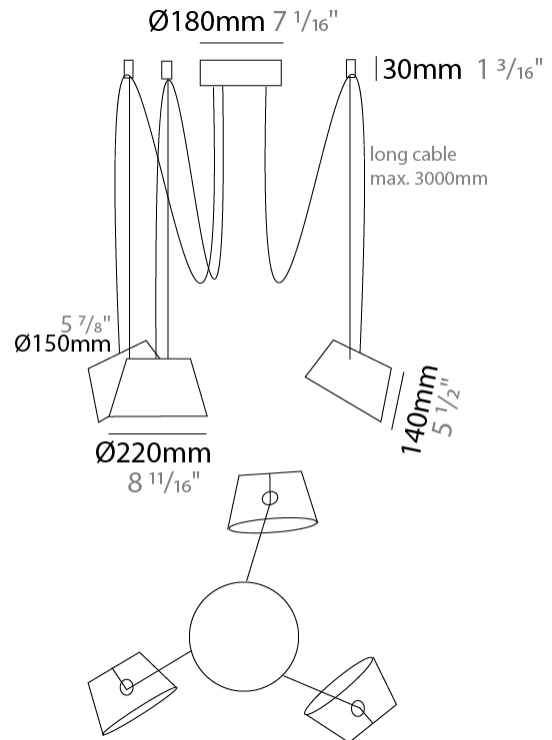

SENTO SUSPENSION

D111032-

base number   Finish
Options

PROJECT	_____
TYPE	_____
SPECIFIER	_____
QUANTITY	_____
DATE	_____

1. To build a product code in our configurator select the specify button on the base model # product page
2. To build a manual product code on this datasheet choose from the options listed below in blue font and add the suffix to the base model #

GENERAL

Series: Sento
Partner: Ole
Division: Design
Installation: Suspension
Product Type: Pendant
Mounting Location: Ceiling
Light Distribution: Direct

PHYSICAL

Shape: Bell
Diameter (mm): 220
Diameter (in): 8 11/16
Height (mm): 140
Height (in): 5 1/2
Max. Overall Height (mm): 3140
Max. Overall Height (in): 123 5/8
Weight (kg): 2.4
Weight (lbs): 5.3
Diffuser: Arylic - Satin
Fixture Finish: WHI / BLK
Fixture Material: Metal
Cable Details: 3000mm Cable

ELECTRICAL

Number of Lamps: 3
Lamp Type: LED Retrofit
Lamp Shape: MR16
Bulb Included: Bulb Not Included
Max. Wattage Per Lamp (W): 7
Lamp Base: GU10
Input Voltage (V): 120

LED

OPTICAL

Adjustability: Tilting

RATINGS AND CERTIFICATIONS

Certified By: Certified for North American Standards
IP rating: IP20