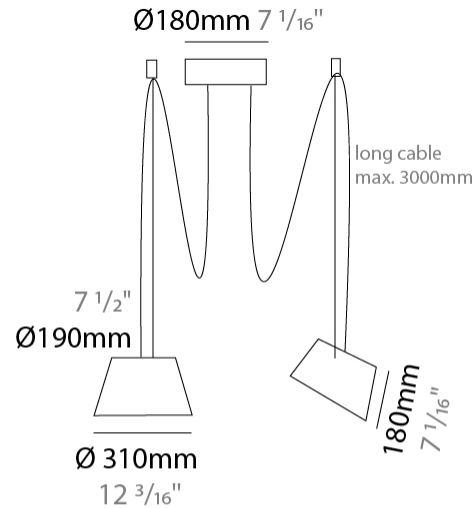

SENTO SUSPENSION

D111040-

base number Finish
Options

PROJECT
TYPE
SPECIFIER
QUANTITY
DATE

1. To build a product code in our configurator select the specify button on the base model # product page
2. To build a manual product code on this datasheet choose from the options listed below in blue font and add the suffix to the base model #

GENERAL

Series: Sento
Partner: Ole
Division: Design
Installation: Suspension
Product Type: Pendant
Mounting Location: Ceiling
Light Distribution: Direct

PHYSICAL

Shape: Bell
Diameter (mm): 310
Diameter (in): 12 ³/₁₆"
Height (mm): 180
Height (in): 7 ¹/₁₆"
Max. Overall Height (mm): 3180
Max. Overall Height (in): 125 ³/₁₆"
Weight (kg): 1.8
Weight (lbs): 4
Diffuser: Arylic - Satin
Fixture Finish: WHI / BLK
Fixture Material: Metal
Cable Details: 3000mm Cable

ELECTRICAL

Number of Lamps: 2
Lamp Type: LED Retrofit
Lamp Shape: A19
Bulb Included: Bulb Not Included
Max. Wattage Per Lamp (W): 7
Lamp Base: E26
Input Voltage (V): 120
Upon Request: 277Vac / GU24

LED

OPTICAL

Adjustability: Tilting

RATINGS AND CERTIFICATIONS

Certified By: Certified for North American Standards
IP rating: IP20