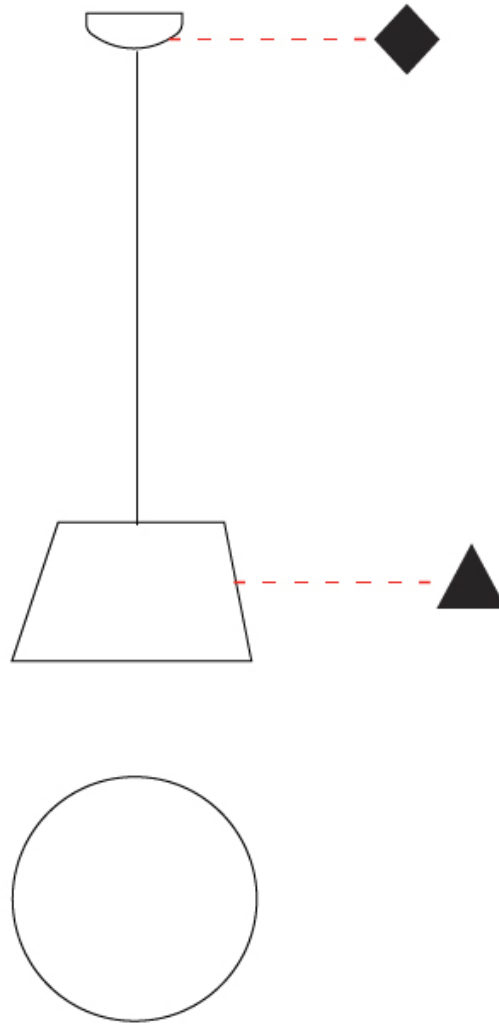

D111037-

PROJECT	_____
TYPE	_____
SPECIFIER	_____
QUANTITY	_____
DATE	_____

D