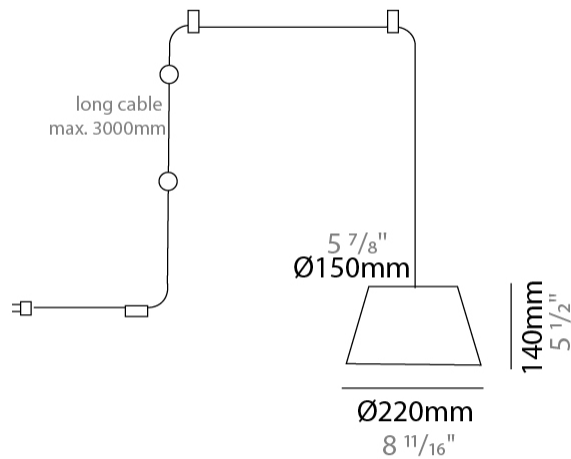

SENTO SUSPENSION

D111030-

base number _____
Finish _____
Options _____

1. To build a product code in our configurator select the specify button on the base model # product page
2. To build a manual product code on this datasheet choose from the options listed below in blue font and add the suffix to the base model #

GENERAL

Series: Sento _____
Partner: Ole _____
Division: Design _____
Installation: Suspension _____
Product Type: Pendant _____
Mounting Location: Ceiling _____
Light Distribution: Direct _____

PHYSICAL

Shape: Bell _____
Diameter (mm): 220 _____
Diameter (in): 8 ¹¹/₁₆ _____
Height (mm): 140 _____
Height (in): 5 ¹/₂ _____
Max. Overall Height (mm): 3140 _____
Max. Overall Height (in): 123 ⁵/₈ _____
Weight (kg): 1.2 _____
Weight (lbs): 2.6 _____
Diffuser: Arylic - Satin _____
Fixture Finish: WHI / BLK / SND / OLV / TER _____
Fixture Material: Metal _____
Cable Details: 3000mm Cable _____

ELECTRICAL

Number of Lamps: 1 _____
Lamp Type: LED Retrofit _____
Lamp Shape: MR16 _____
Bulb Included: Bulb Not Included _____
Max. Wattage Per Lamp (W): 7 _____
Lamp Base: GU10 _____
Input Voltage (V): 120 _____

LED

OPTICAL

Adjustability: Fixed _____

RATINGS AND CERTIFICATIONS

Certified By: Certified for North American Standards _____
IP rating: IP20 _____