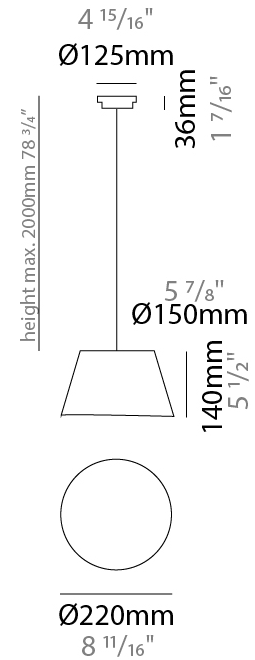

SENTO SUSPENSION

D111028-

base number   Finish
Options

PROJECT	_____
TYPE	_____
SPECIFIER	_____
QUANTITY	_____
DATE	_____

1. To build a product code in our configurator select the specify button on the base model # product page
2. To build a manual product code on this datasheet choose from the options listed below in blue font and add the suffix to the base model #

GENERAL

Series: Sento
Partner: Ole
Division: Design
Installation: Suspension
Product Type: Pendant
Mounting Location: Ceiling
Light Distribution: Direct

PHYSICAL

Shape: Bell
Diameter (mm): 220
Diameter (in): 8 11/16
Height (mm): 140
Height (in): 5 1/2
Max. Overall Height (mm): 2140
Max. Overall Height (in): 84 1/4
Weight (kg): 1.2
Weight (lbs): 2.6
Diffuser: Arylic - Satin
Fixture Finish: WHI / BLK / SND / OLV / TER
Fixture Material: Metal
Cable Details: 2000mm Cable

ELECTRICAL

Number of Lamps: 1
Lamp Type: LED Retrofit
Lamp Shape: MR16
Bulb Included: Bulb Not Included
Max. Wattage Per Lamp (W): 7
Lamp Base: GU10
Input Voltage (V): 120

LED

OPTICAL

RATINGS AND CERTIFICATIONS

Certified By: Certified for North American Standards
IP rating: IP20