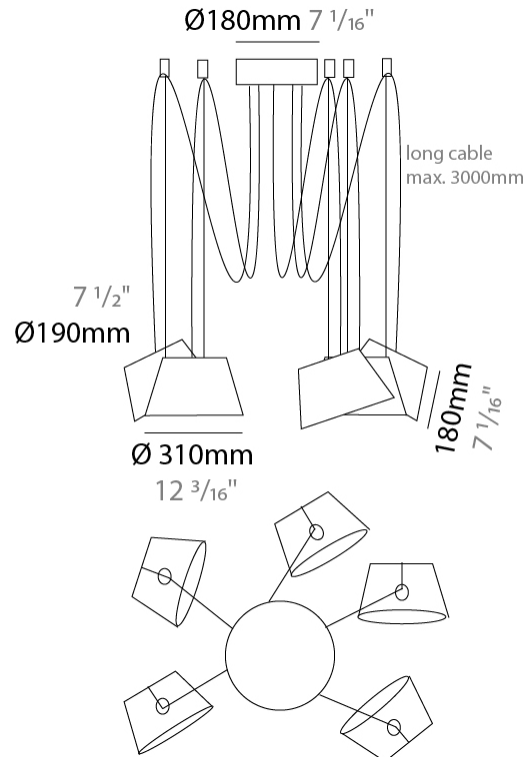

SENTO SUSPENSION

D111043-

base number _____
Finish _____
Options _____

1. To build a product code in our configurator select the specify button on the base model # product page
2. To build a manual product code on this datasheet choose from the options listed below in blue font and add the suffix to the base model #

GENERAL

Series: Sento _____
Partner: Ole _____
Division: Design _____
Installation: Suspension _____
Product Type: Pendant _____
Mounting Location: Ceiling _____
Light Distribution: Direct _____

PHYSICAL

Shape: Bell _____
Diameter (mm): 310 _____
Diameter (in): 12 ³/₁₆ _____
Height (mm): 180 _____
Height (in): 7 ¹/₁₆ _____
Max. Overall Height (mm): 3180 _____
Max. Overall Height (in): 125 ³/₁₆ _____
Weight (kg): 3.6 _____
Weight (lbs): 7.9 _____
Diffuser: Arylic - Satin _____
Fixture Finish: WHI / BLK _____
Fixture Material: Metal _____
Cable Details: 3000mm Cable _____

ELECTRICAL

Number of Lamps: 5 _____
Lamp Type: LED Retrofit _____
Lamp Shape: A19 _____
Bulb Included: Bulb Not Included _____
Max. Wattage Per Lamp (W): 7 _____
Lamp Base: E26 _____
Input Voltage (V): 120 _____
Upon Request: 277Vac / GU24 _____

LED

OPTICAL

Adjustability: Tilting _____

RATINGS AND CERTIFICATIONS

Certified By: Certified for North American Standards _____
IP rating: IP20 _____