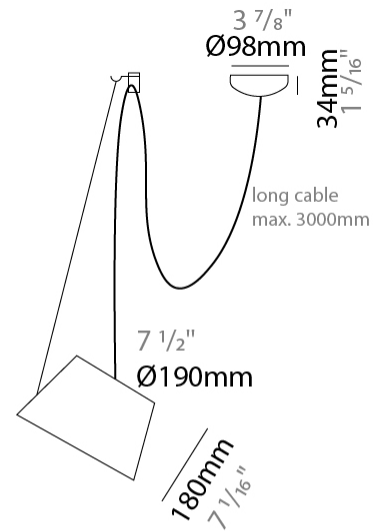

SENTO SUSPENSION

D111038-

base number Finish
Options

1. To build a product code in our configurator select the specify button on the base model # product page
2. To build a manual product code on this datasheet choose from the options listed below in blue font and add the suffix to the base model #

GENERAL

Series: Sento
Partner: Ole
Division: Design
Installation: Suspension
Product Type: Pendant
Mounting Location: Ceiling
Light Distribution: Direct

PHYSICAL

Shape: Bell
Diameter (mm): 310
Diameter (in): 12 ³/₁₆"
Height (mm): 180
Height (in): 7 ¹/₁₆"
Max. Overall Height (mm): 3180
Max. Overall Height (in): 125 ³/₁₆"
Weight (kg): 1.3
Weight (lbs): 2.9
Diffuser:rylic - Satin
Fixture Finish: WHI / BLK
Fixture Material: Metal
Cable Details: 2000mm Cable

ELECTRICAL

Number of Lamps: 1
Lamp Type: LED Retrofit
Lamp Shape: A19
Bulb Included: Bulb Not Included
Max. Wattage Per Lamp (W): 7
Lamp Base: E26
Input Voltage (V): 120
Upon Request: 277Vac / GU24

LED

OPTICAL

Adjustability: Tilting

RATINGS AND CERTIFICATIONS

Certified By: Certified for North American Standards
IP rating: IP20

PROJECT
TYPE
SPECIFIER
QUANTITY
DATE