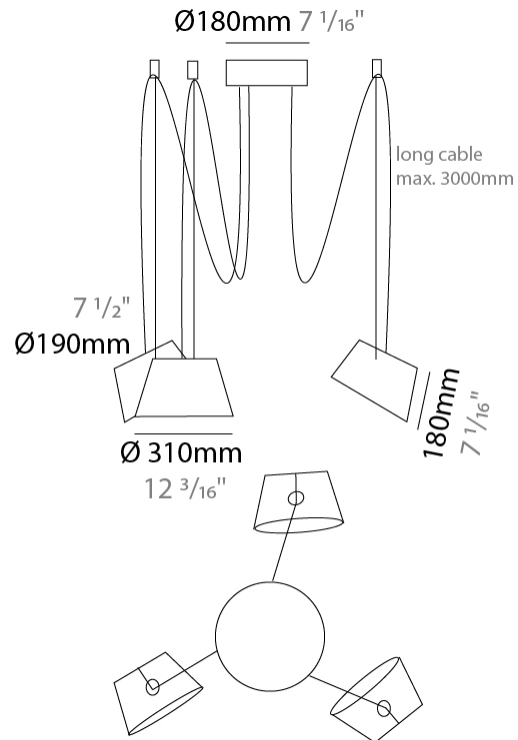

PROJECT _____
TYPE _____
SPECIFIER _____
QUANTITY _____
DATE _____

SENTO SUSPENSION

D111041-

base number _____
Finish _____
Options _____

1. To build a product code in our configurator select the specify button on the base model # product page
2. To build a manual product code on this datasheet choose from the options listed below in blue font and add the suffix to the base model #

GENERAL

Series: Sento _____
Partner: Ole _____
Division: Design _____
Installation: Suspension _____
Product Type: Pendant _____
Mounting Location: Ceiling _____
Light Distribution: Direct _____

PHYSICAL

Shape: Bell _____
Diameter (mm): 310 _____
Diameter (in): 12 ³/₁₆ _____
Height (mm): 180 _____
Height (in): 7 ¹/₁₆ _____
Max. Overall Height (mm): 3180 _____
Max. Overall Height (in): 125 ³/₁₆ _____
Weight (kg): 2.3 _____
Weight (lbs): 5.1 _____
Diffuser: Arylic - Satin _____
Fixture Finish: WHI / BLK _____
Fixture Material: Metal _____
Cable Details: 3000mm Cable _____

ELECTRICAL

Number of Lamps: 3 _____
Lamp Type: LED Retrofit _____
Lamp Shape: A19 _____
Bulb Included: Bulb Not Included _____
Max. Wattage Per Lamp (W): 7 _____
Lamp Base: E26 _____
Input Voltage (V): 120 _____
Upon Request: 277Vac / GU24 _____

LED

OPTICAL

Adjustability: Tilting _____

RATINGS AND CERTIFICATIONS

Certified By: Certified for North American Standards _____
IP rating: IP20 _____