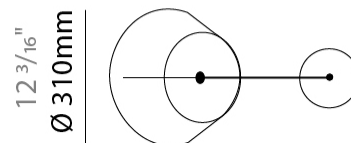

SENTO SUSPENSION

D111038-

base number Finish
Options

1. To build a product code in our configurator select the specify button on the base model # product page
2. To build a manual product code on this datasheet choose from the options listed below in blue font and add the suffix to the base model #

GENERAL

Series: Sento
Partner: Ole
Division: Design
Installation: Suspension
Product Type: Pendant
Mounting Location: Ceiling
Light Distribution: Direct

PHYSICAL

Shape: Bell
Diameter (mm): 310
Diameter (in): 12 ³/₁₆"
Height (mm): 180
Height (in): 7 ¹/₁₆"
Max. Overall Height (mm): 3180
Max. Overall Height (in): 125 ³/₁₆"
Weight (kg): 1.3
Weight (lbs): 2.9
Diffuser:rylic - Satin
Fixture Finish: WHI / BLK
Fixture Material: Metal
Cable Details: 2000mm Cable

ELECTRICAL

Number of Lamps: 1
Lamp Type: LED Retrofit
Lamp Shape: A19
Bulb Included: Bulb Not Included
Max. Wattage Per Lamp (W): 7
Lamp Base: E26
Input Voltage (V): 120
Upon Request: 277Vac / GU24

LED

OPTICAL

Adjustability: Tilting

RATINGS AND CERTIFICATIONS

Certified By: Certified for North American Standards
IP rating: IP20

PROJECT
TYPE
SPECIFIER
QUANTITY
DATE