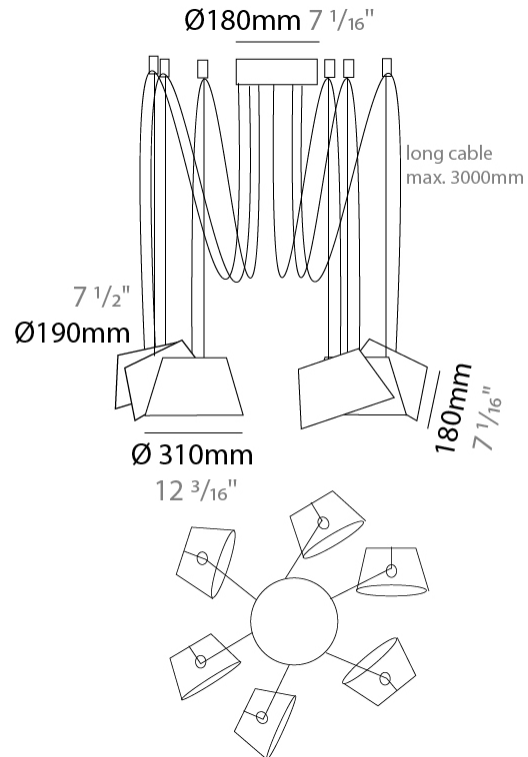

SENTO SUSPENSION

D111044-

base number Finish
Options

PROJECT _____
TYPE _____
SPECIFIER _____
QUANTITY _____
DATE _____

1. To build a product code in our configurator select the specify button on the base model # product page
2. To build a manual product code on this datasheet choose from the options listed below in blue font and add the suffix to the base model #

GENERAL

Series: Sento
Partner: Ole
Division: Design
Installation: Suspension
Product Type: Pendant
Mounting Location: Ceiling
Light Distribution: Direct

PHYSICAL

Shape: Bell
Diameter (mm): 310
Diameter (in): 12 ³/₁₆"
Height (mm): 180
Height (in): 7 ¹/₁₆"
Max. Overall Height (mm): 3180
Max. Overall Height (in): 125 ³/₁₆"
Weight (kg): 4.5
Weight (lbs): 9.9
Diffuser: Arylic - Satin
Fixture Finish: WHI / BLK
Fixture Material: Metal
Cable Details: 3000mm Cable

ELECTRICAL

Number of Lamps: 6
Lamp Type: LED Retrofit
Lamp Shape: A19
Bulb Included: Bulb Not Included
Max. Wattage Per Lamp (W): 7
Lamp Base: E26
Input Voltage (V): 120
Upon Request: 277Vac / GU24

LED

OPTICAL

Adjustability: Tilting

RATINGS AND CERTIFICATIONS

Certified By: Certified for North American Standards
IP rating: IP20