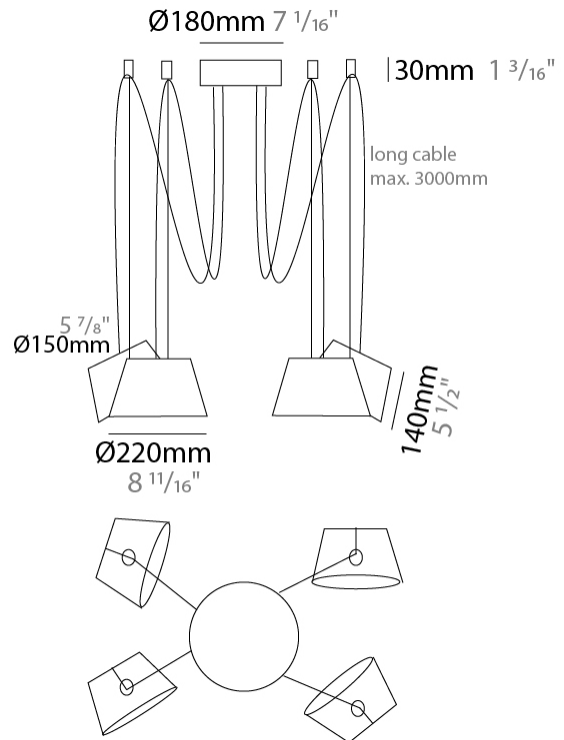

SENTO SUSPENSION

D111033-

base number _____
Finish _____
Options _____

1. To build a product code in our configurator select the specify button on the base model # product page
2. To build a manual product code on this datasheet choose from the options listed below in blue font and add the suffix to the base model #

GENERAL

Series: Sentto _____
Partner: Ole _____
Division: Design _____
Installation: Suspension _____
Product Type: Pendant _____
Mounting Location: Ceiling _____
Light Distribution: Direct _____

PHYSICAL

Shape: Bell _____
Diameter (mm): 220 _____
Diameter (in): 8 ¹¹/₁₆ _____
Height (mm): 140 _____
Height (in): 5 ¹/₂ _____
Max. Overall Height (mm): 3140 _____
Max. Overall Height (in): 123 ⁵/₈ _____
Weight (kg): 3 _____
Weight (lbs): 6.6 _____
Diffuser: Arylic - Satin _____
Fixture Finish: WHI / BLK _____
Fixture Material: Metal _____
Cable Details: 3000mm Cable _____

ELECTRICAL

Number of Lamps: 4 _____
Lamp Type: LED Retrofit _____
Lamp Shape: MR16 _____
Bulb Included: Bulb Not Included _____
Max. Wattage Per Lamp (W): 7 _____
Lamp Base: GU10 _____
Input Voltage (V): 120 _____

LED

OPTICAL

Adjustability: Tilting _____

RATINGS AND CERTIFICATIONS

Certified By: Certified for North American Standards _____
IP rating: IP20 _____