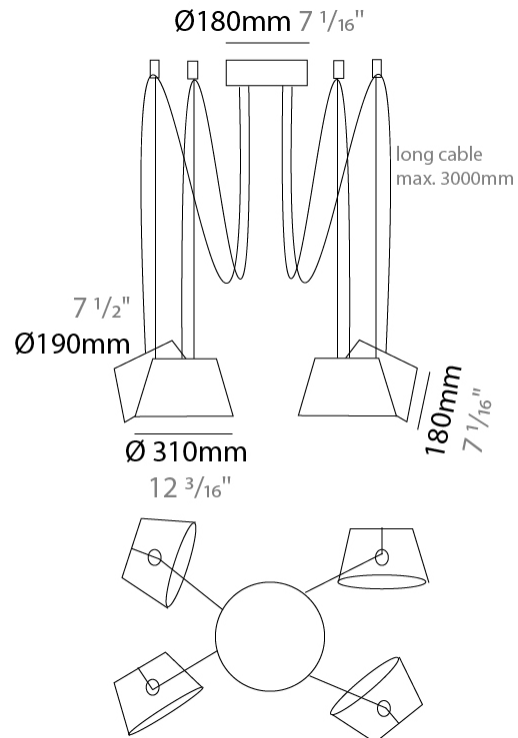

PROJECT _____
TYPE _____
SPECIFIER _____
QUANTITY _____
DATE _____

SENTO SUSPENSION

D111042-

base number _____
Finish _____
Options _____

1. To build a product code in our configurator select the specify button on the base model # product page
2. To build a manual product code on this datasheet choose from the options listed below in blue font and add the suffix to the base model #

GENERAL

Series: Sento _____
Partner: Ole _____
Division: Design _____
Installation: Suspension _____
Product Type: Pendant _____
Mounting Location: Ceiling _____
Light Distribution: Direct _____

PHYSICAL

Shape: Bell _____
Diameter (mm): 310 _____
Diameter (in): 12 ³/₁₆ _____
Height (mm): 180 _____
Height (in): 7 ¹/₁₆ _____
Max. Overall Height (mm): 3180 _____
Max. Overall Height (in): 125 ³/₁₆ _____
Weight (kg): 2.9 _____
Weight (lbs): 6.4 _____
Diffuser:rylic - Satin _____
Fixture Finish: WHI / BLK _____
Fixture Material: Metal _____
Cable Details: 3000mm Cable _____

ELECTRICAL

Number of Lamps: 4 _____
Lamp Type: LED Retrofit _____
Bulb Included: Bulb Not Included _____
Max. Wattage Per Lamp (W): 7 _____
Lamp Base: E26 _____
Input Voltage (V): 120 _____

LED

OPTICAL

Adjustability: Tilting _____

RATINGS AND CERTIFICATIONS

Certified By: Certified for North American Standards _____
IP rating: IP20 _____