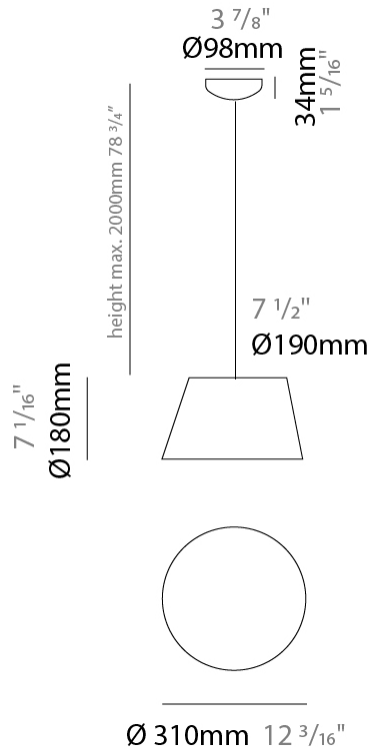

SENTO SUSPENSION

D111037-

base number Finish
Options

1. To build a product code in our configurator select the specify button on the base model # product page
2. To build a manual product code on this datasheet choose from the options listed below in blue font and add the suffix to the base model #

GENERAL

Series: Sento
Partner: Ole
Division: Design
Installation: Suspension
Product Type: Pendant
Mounting Location: Ceiling
Light Distribution: Direct

PHYSICAL

Shape: Bell
Diameter (mm): 310
Diameter (in): 12 ³/₁₆"
Height (mm): 180
Height (in): 7 ¹/₁₆"
Max. Overall Height (mm): 2180
Max. Overall Height (in): 85 ¹³/₁₆"
Weight (kg): 1.3
Weight (lbs): 2.9
Diffuser:rylic - Satin
[Fixture Finish: WHI / BLK / SND / OLV / TER](#)
Fixture Material: Metal
Cable Details: 2000mm Cable

ELECTRICAL

Number of Lamps: 1
Lamp Type: LED Retrofit
Lamp Shape: A19
Bulb Included: Bulb Not Included
Max. Wattage Per Lamp (W): 15
Lamp Base: E26
Input Voltage (V): 120
Upon Request: 277Vac / GU24

LED

OPTICAL

RATINGS AND CERTIFICATIONS

Certified By: Certified for North American Standards
IP rating: IP20

PROJECT
TYPE
SPECIFIER
QUANTITY
DATE