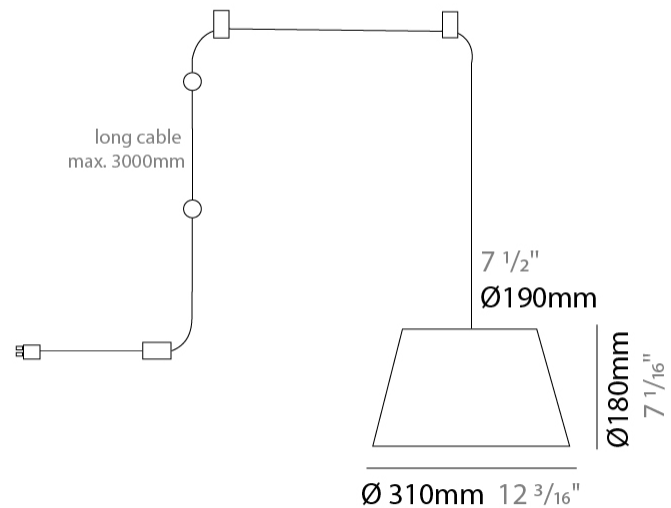

SENTO SUSPENSION

D111039-

base number Finish
Options

1. To build a product code in our configurator select the specify button on the base model # product page
2. To build a manual product code on this datasheet choose from the options listed below in blue font and add the suffix to the base model #

GENERAL

Series: Sento
Partner: Ole
Division: Design
Installation: Suspension
Product Type: Pendant
Mounting Location: Ceiling
Light Distribution: Direct

PHYSICAL

Shape: Bell
Diameter (mm): 310
Diameter (in): 12 ³/₁₆"
Height (mm): 180
Height (in): 7 ¹/₁₆"
Max. Overall Height (mm): 3180
Max. Overall Height (in): 125 ³/₁₆"
Weight (kg): 1.3
Weight (lbs): 2.9
Diffuser:rylic - Satin
[Fixture Finish: WHI / BLK / SND / OLV / TER](#)
Fixture Material: Metal
Cable Details: 3000mm Cable

ELECTRICAL

Number of Lamps: 1
Lamp Type: LED Retrofit
Lamp Shape: A19
Bulb Included: Bulb Not Included
Max. Wattage Per Lamp (W): 7
Lamp Base: E26
Input Voltage (V): 120
Upon Request: 277Vac / GU24

LED

OPTICAL

Adjustability: Fixed

RATINGS AND CERTIFICATIONS

Certified By: Certified for North American Standards
IP rating: IP20

PROJECT
TYPE
SPECIFIER
QUANTITY
DATE