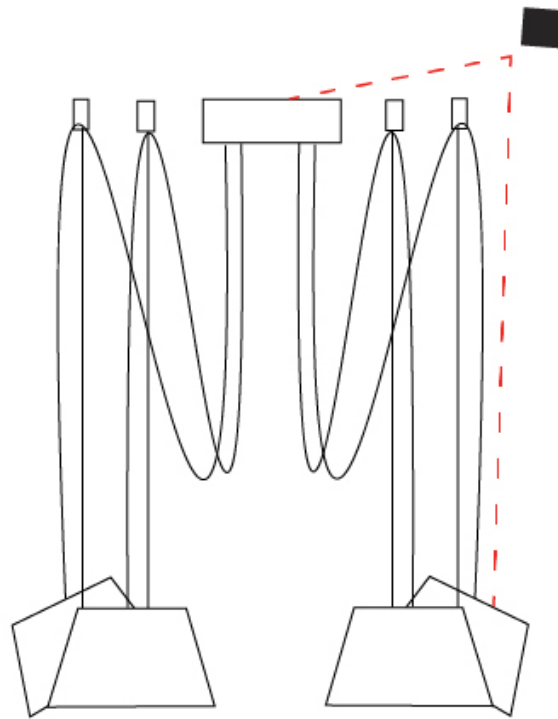

D111033-

PROJECT	_____
TYPE	_____
SPECIFIER	_____
QUANTITY	_____
DATE	_____

D