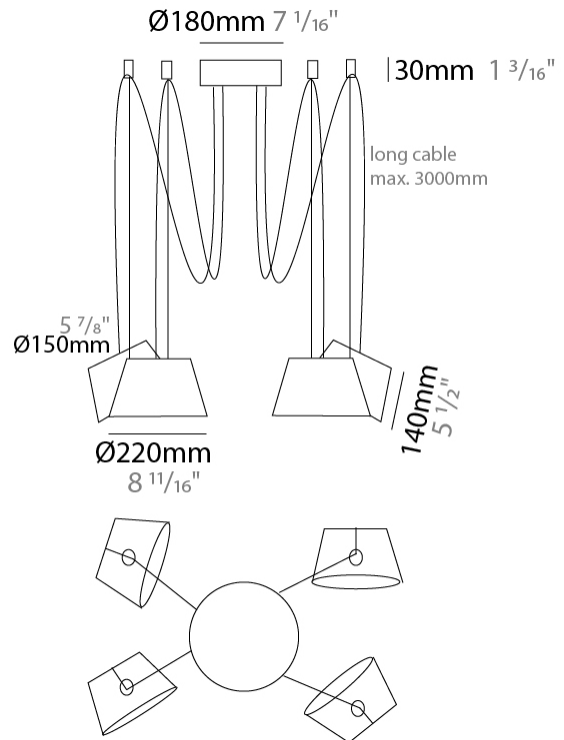

PROJECT	
TYPE	
SPECIFIER	
QUANTITY	
DATE	

SENTO SUSPENSION

D111033-

base number   Finish
Options

1. To build a product code in our configurator select the specify button on the base model # product page
2. To build a manual product code on this datasheet choose from the options listed below in blue font and add the suffix to the base model #

GENERAL

Series: Sento
Partner: Ole
Division: Design
Installation: Suspension
Product Type: Pendant
Mounting Location: Ceiling
Light Distribution: Direct

PHYSICAL

Shape: Bell
Diameter (mm): 220
Diameter (in): 8 ¹¹/₁₆
Height (mm): 140
Height (in): 5 ¹/₂
Max. Overall Height (mm): 3140
Max. Overall Height (in): 123 ⁵/₈
Weight (kg): 3
Weight (lbs): 6.6
Diffuser: Arylic - Satin
Fixture Finish: WHI / BLK
Fixture Material: Metal
Cable Details: 3000mm Cable

ELECTRICAL

Number of Lamps: 4
Lamp Type: LED Retrofit
Lamp Shape: MR16
Bulb Included: Bulb Not Included
Max. Wattage Per Lamp (W): 7
Lamp Base: GU10
Input Voltage (V): 120

LED

OPTICAL

Adjustability: Tilting

RATINGS AND CERTIFICATIONS

Certified By: Certified for North American Standards
IP rating: IP20