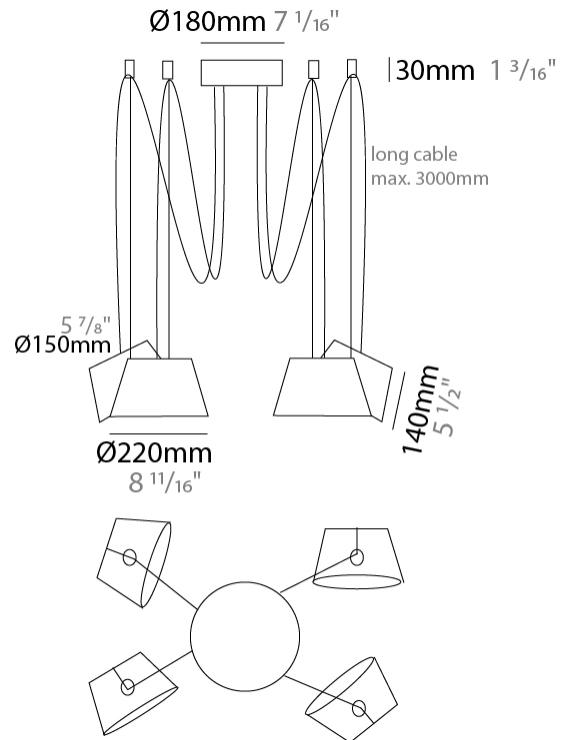

PROJECT _____
TYPE _____
SPECIFIER _____
QUANTITY _____
DATE _____

SENTO SUSPENSION

D111033-

base number _____
Finish _____
Options _____

1. To build a product code in our configurator select the specify button on the base model # product page
2. To build a manual product code on this datasheet choose from the options listed below in blue font and add the suffix to the base model #

GENERAL

Series: Sento _____
Partner: Ole _____
Division: Design _____
Installation: Suspension _____
Product Type: Pendant _____
Mounting Location: Ceiling _____
Light Distribution: Direct _____

PHYSICAL

Shape: Bell _____
Diameter (mm): 220 _____
Diameter (in): 8 ¹¹/₁₆ _____
Height (mm): 140 _____
Height (in): 5 ¹/₂ _____
Max. Overall Height (mm): 3140 _____
Max. Overall Height (in): 123 ⁵/₈ _____
Weight (kg): 3 _____
Weight (lbs): 6.6 _____
Diffuser: Arylic - Satin _____
Fixture Finish: WHI / BLK _____
Fixture Material: Metal _____
Cable Details: 3000mm Cable _____

ELECTRICAL

Number of Lamps: 4 _____
Lamp Type: LED Retrofit _____
Lamp Shape: MR16 _____
Bulb Included: Bulb Not Included _____
Max. Wattage Per Lamp (W): 7 _____
Lamp Base: GU10 _____
Input Voltage (V): 120 _____

LED

OPTICAL

Adjustability: Tilting _____

RATINGS AND CERTIFICATIONS

Certified By: Certified for North American Standards _____
IP rating: IP20 _____