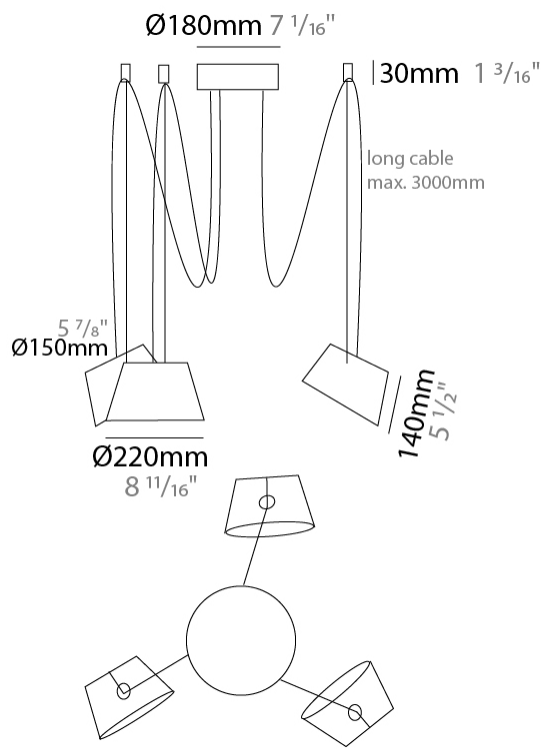

SENTO SUSPENSION

D111032-

base number   Finish
Options

PROJECT	_____
TYPE	_____
SPECIFIER	_____
QUANTITY	_____
DATE	_____

1. To build a product code in our configurator select the specify button on the base model # product page
2. To build a manual product code on this datasheet choose from the options listed below in blue font and add the suffix to the base model #

GENERAL

Series: Sento
Partner: Ole
Division: Design
Installation: Suspension
Product Type: Pendant
Mounting Location: Ceiling
Light Distribution: Direct

PHYSICAL

Shape: Bell
Diameter (mm): 220
Diameter (in): 8 ¹¹/₁₆
Height (mm): 140
Height (in): 5 ¹/₂
Max. Overall Height (mm): 3140
Max. Overall Height (in): 123 ⁵/₈
Weight (kg): 2.4
Weight (lbs): 5.3
Diffuser: Arylic - Satin
Fixture Finish: WHI / BLK
Fixture Material: Metal
Cable Details: 3000mm Cable

ELECTRICAL

Number of Lamps: 3
Lamp Type: LED Retrofit
Lamp Shape: MR16
Bulb Included: Bulb Not Included
Max. Wattage Per Lamp (W): 7
Lamp Base: GU10
Input Voltage (V): 120

LED

OPTICAL

Adjustability: Tilting

RATINGS AND CERTIFICATIONS

Certified By: Certified for North American Standards
IP rating: IP20