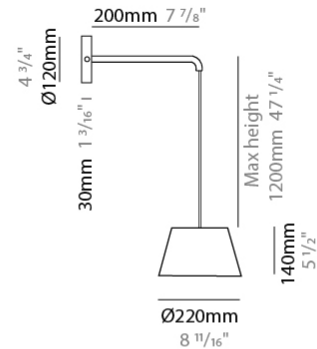

SENTO SURFACE

D113000-

base number   Finish (Diamond)   -   Finish (Triangle)

1. To build a product code in our configurator select the specify button on the base model # product page
2. To build a manual product code on this datasheet choose from the options listed below in blue font and add the suffix to the base model #

GENERAL

Series: Sento
Brand: Ole
Division: Design
Mounting Type: Surface
Mounting Location: Wall
Subcategory: Ambient

PHYSICAL

Shape: Drum
Diameter (mm): 220
Diameter (in): 8 11/16
Height (mm): 140
Depth (mm): 200
Height (in): 5 1/2
Depth (in): 7 7/8
Max. Overall Height (mm): 154
Max. Overall Height (in): 6 1/16
Light Distribution: Direct
Diffuser: Acrylic - Opal
Fixture Finish: WHI / MBK / BEI/ MSA / OGR / MWH
Holder Finish: WHI / MBK
Fixture Material: Metal
Cable Details: 2000mm Cable

ELECTRICAL

Number of Lamps: 1
Lamp Type: LED Retrofit
Lamp Shape: MR16
Bulb Included: Bulb Not Included
Max. Wattage Per Lamp (W): 5.5
Lamp Base: GU10
Input Voltage (V): 120

LED

OPTICAL

RATINGS AND CERTIFICATIONS

Certified By: Certified for North American Standards
IP rating: IP20

PROJECT
TYPE
SPECIFIER
QUANTITY
DATE