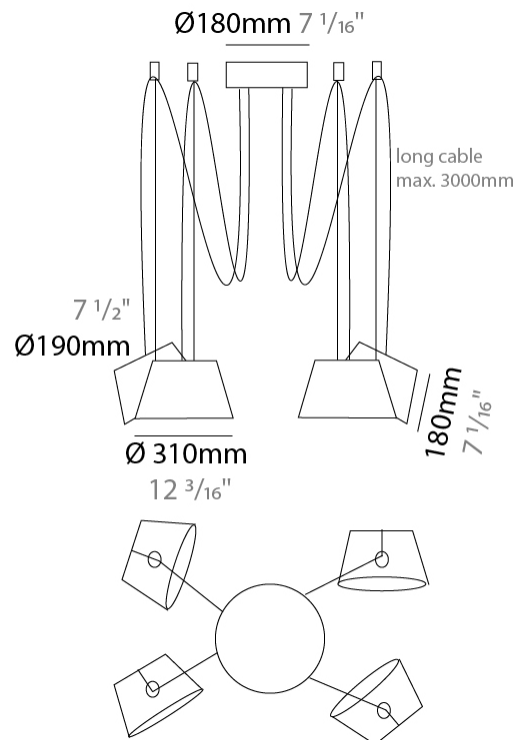

SENTO SUSPENSION

D111042-

base number   Finish
Options

1. To build a product code in our configurator select the specify button on the base model # product page
2. To build a manual product code on this datasheet choose from the options listed below in blue font and add the suffix to the base model #

GENERAL

Series: Sento _____
Brand: Ole _____
Division: Design _____
Mounting Type: Suspension _____
Mounting Location: Ceiling _____
Subcategory: Pendant _____

PHYSICAL

Shape: Bell _____
Diameter (mm): 310 _____
Diameter (in): 12 ³/₁₆ _____
Height (mm): 180 _____
Height (in): 7 ¹/₁₆ _____
Max. Overall Height (mm): 3180 _____
Max. Overall Height (in): 125 ³/₁₆ _____
Light Distribution: Direct _____
Weight (kg): 2.9 _____
Weight (lbs): 6.4 _____
Diffuser: Arylic - Satin _____
Fixture Finish: [WHi / MBK / MWH](#) _____
Fixture Material: Metal _____
Cable Details: 3000mm Cable _____

ELECTRICAL

Number of Lamps: 4 _____
Lamp Type: LED Retrofit _____
Bulb Included: Bulb Not Included _____
Max. Wattage Per Lamp (W): 7 _____
Lamp Base: E26 _____
Input Voltage (V): 120 _____

LED

OPTICAL

Adjustability: Tilting _____

RATINGS AND CERTIFICATIONS

Certified By: Certified for North American Standards _____
IP rating: IP20 _____