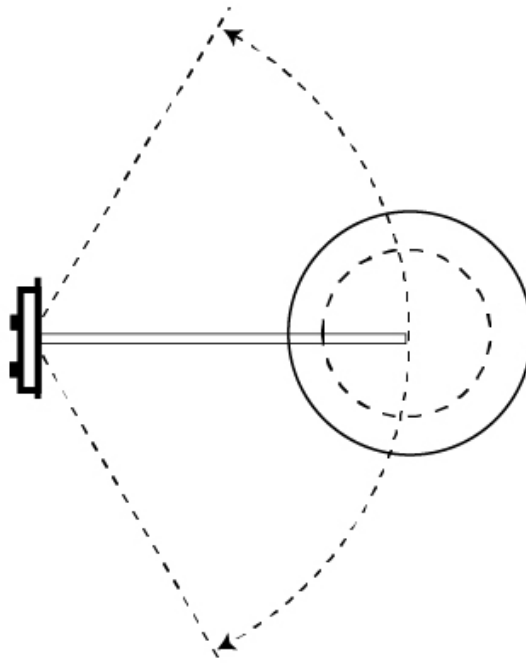

D113014-

PROJECT

TYPE

SPECIFIER

QUANTITY

DATE

D