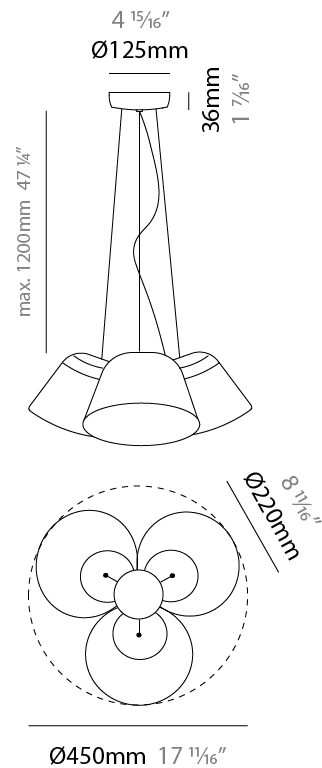

SENTO SUSPENSION

D111036-

base number   Finish (Diamond)   Finish (Triangle)

1. To build a product code in our configurator select the specify button on the base model # product page
2. To build a manual product code on this datasheet choose from the options listed below in blue font and add the suffix to the base model #

GENERAL

Series: Sento
Brand: Ole
Division: Design
Mounting Type: Suspension
Mounting Location: Ceiling
Subcategory: Pendant

PHYSICAL

Shape: Bell
Diameter (mm): 220
Diameter (in): 8 ¹¹/₁₆
Height (mm): 140
Height (in): 5 ¹/₂
Max. Overall Height (mm): 1340
Max. Overall Height (in): 52 ³/₄
Light Distribution: Direct
Weight (kg): 3.7
Weight (lbs): 8.1
Diffuser:rylic - Satin
Fixture Finish: WHI / MBK / BEI/ MSA / OGR / MWH
Holder Finish: WHI / MBK
Fixture Material: Metal
Cable Details: 3000mm Cable

ELECTRICAL

Number of Lamps: 3
Lamp Type: LED Retrofit
Lamp Shape: MR16
Bulb Included: Bulb Not Included
Max. Wattage Per Lamp (W): 7
Lamp Base: GU10
Input Voltage (V): 120

LED

OPTICAL

Adjustability: Tilting

RATINGS AND CERTIFICATIONS

Certified By: Certified for North American Standards
IP rating: IP20

PROJECT	
TYPE	
SPECIFIER	
QUANTITY	
DATE