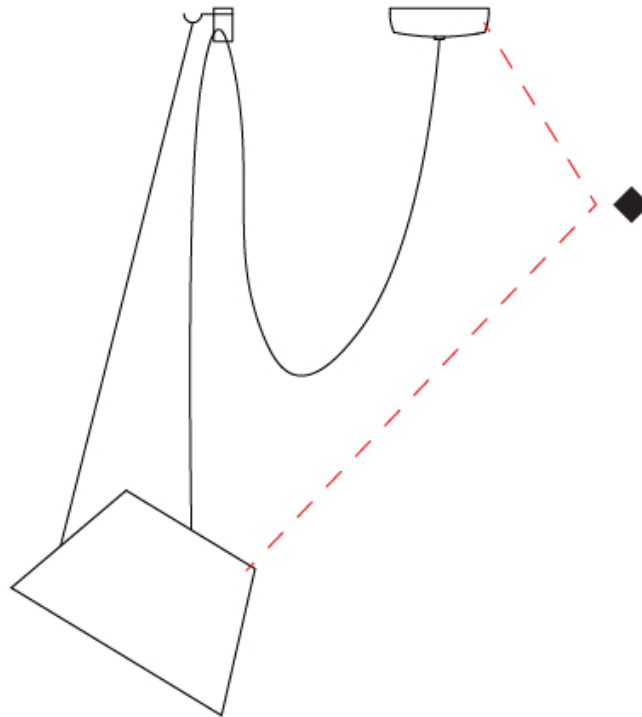

SENTO SUSPENSION

D111038-

PROJECT

TYPE

SPECIFIER

QUANTITY

DATE

D