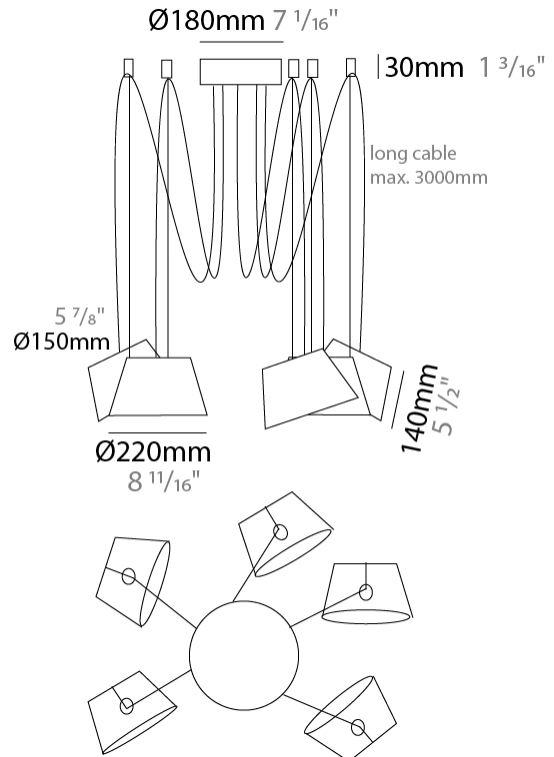

PROJECT _____
TYPE _____
SPECIFIER _____
QUANTITY _____
DATE _____

SENTO SUSPENSION

D111034-

base number   Finish
Options

1. To build a product code in our configurator select the specify button on the base model # product page
2. To build a manual product code on this datasheet choose from the options listed below in blue font and add the suffix to the base model #

GENERAL

Series: Sento _____
Brand: Ole _____
Division: Design _____
Mounting Type: Suspension _____
Mounting Location: Ceiling _____
Subcategory: Pendant _____

PHYSICAL

Shape: Bell _____
Diameter (mm): 220 _____
Diameter (in): 8 11/16 _____
Height (mm): 140 _____
Height (in): 5 1/2 _____
Max. Overall Height (mm): 3140 _____
Max. Overall Height (in): 123 5/8 _____
Light Distribution: Direct _____
Weight (kg): 3.6 _____
Weight (lbs): 7.9 _____
Diffuser:rylic - Satin _____
Fixture Finish: [WHI / MBK / MWH](#) _____
Fixture Material: Metal _____
Cable Details: 3000mm Cable _____

ELECTRICAL

Number of Lamps: 5 _____
Lamp Type: LED Retrofit _____
Lamp Shape: MR16 _____
Bulb Included: Bulb Not Included _____
Max. Wattage Per Lamp (W): 7 _____
Lamp Base: GU10 _____
Input Voltage (V): 120 _____

LED

OPTICAL

Adjustability: Tilting _____

RATINGS AND CERTIFICATIONS

Certified By: Certified for North American Standards _____
IP rating: IP20 _____