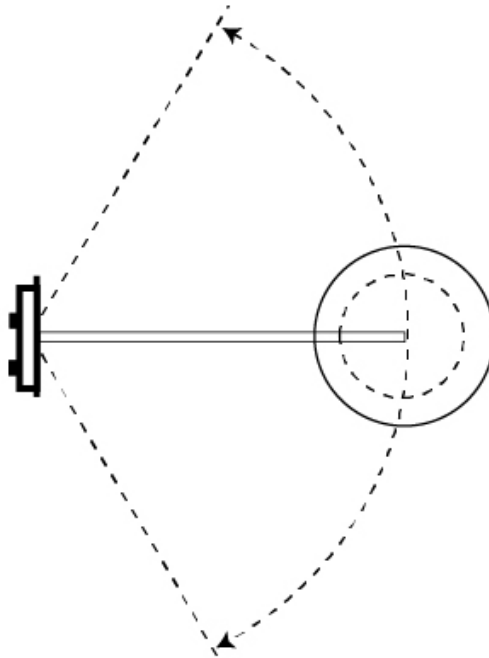

D113009-

PROJECT
TYPE
SPECIFIER
QUANTITY
DATE

D