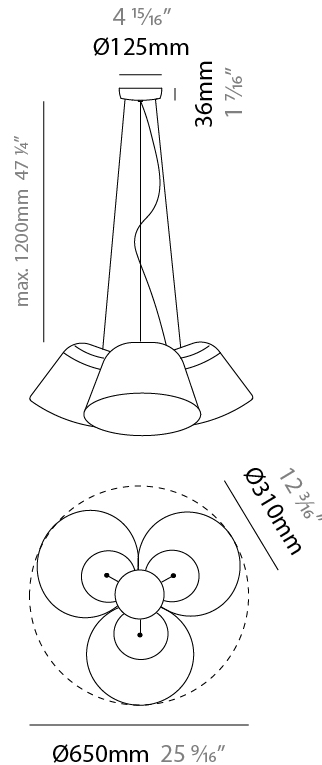

SENTO SUSPENSION

D111045-

base number   Finish (Diamond)   Finish (Triangle)

1. To build a product code in our configurator select the specify button on the base model # product page
2. To build a manual product code on this datasheet choose from the options listed below in blue font and add the suffix to the base model #

GENERAL

Series: Sento
Brand: Ole
Division: Design
Mounting Type: Suspension
Mounting Location: Ceiling
Subcategory: Pendant

PHYSICAL

Shape: Bell
Diameter (mm): 310
Diameter (in): 25 ⁹/₁₆
Height (mm): 180
Height (in): 7 ¹/₁₆
Max. Overall Height (mm): 1416
Max. Overall Height (in): 55 ³/₄
Light Distribution: Direct
Weight (kg): 4.7
Weight (lbs): 10.3
Diffuser:rylic - Satin
Fixture Finish: WHI / MBK / BEI/ MSA / OGR / MWH
Holder Finish: WHI / MBK
Fixture Material: Metal
Cable Details: 3000mm Cable

ELECTRICAL

Number of Lamps: 3
Lamp Type: LED Retrofit
Lamp Shape: A19
Bulb Included: Bulb Not Included
Max. Wattage Per Lamp (W): 7
Lamp Base: E26
Input Voltage (V): 120
Upon Request: 277Vac / GU24

LED

OPTICAL

Adjustability: Tilting

RATINGS AND CERTIFICATIONS

Certified By: Certified for North American Standards
IP rating: IP20

PROJECT
TYPE
SPECIFIER
QUANTITY
DATE