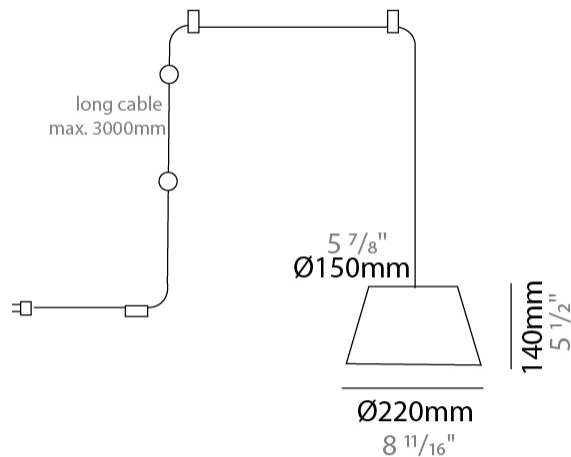

PROJECT	_____
TYPE	_____
SPECIFIER	_____
QUANTITY	_____
DATE	_____

SENTO SUSPENSION

D111030-

base number   Finish
(Triangle)

1. To build a product code in our configurator select the specify button on the base model # product page
2. To build a manual product code on this datasheet choose from the options listed below in blue font and add the suffix to the base model #

GENERAL

Series: Sento _____
Brand: Ole _____
Division: Design _____
Mounting Type: Suspension _____
Mounting Location: Ceiling _____
Subcategory: Pendant _____

PHYSICAL

Shape: Bell _____
Diameter (mm): 220 _____
Diameter (in): 8 ¹¹/₁₆ _____
Height (mm): 140 _____
Height (in): 5 ¹/₂ _____
Max. Overall Height (mm): 3140 _____
Max. Overall Height (in): 123 ⁵/₈ _____
Light Distribution: Direct _____
Weight (kg): 1.2 _____
Weight (lbs): 2.6 _____
Diffuser: Arylic - Satin _____
Fixture Finish: [WHI / MBK / BEI / MSA / OGR / MWH](#) _____
Fixture Material: Metal _____
Cable Details: 3000mm Cable _____

ELECTRICAL

Number of Lamps: 1 _____
Lamp Type: LED Retrofit _____
Lamp Shape: MR16 _____
Bulb Included: Bulb Not Included _____
Max. Wattage Per Lamp (W): 7 _____
Lamp Base: GU10 _____
Input Voltage (V): 120 _____

LED

OPTICAL

Adjustability: Fixed _____

RATINGS AND CERTIFICATIONS

Certified By: Certified for North American Standards _____
IP rating: IP20 _____