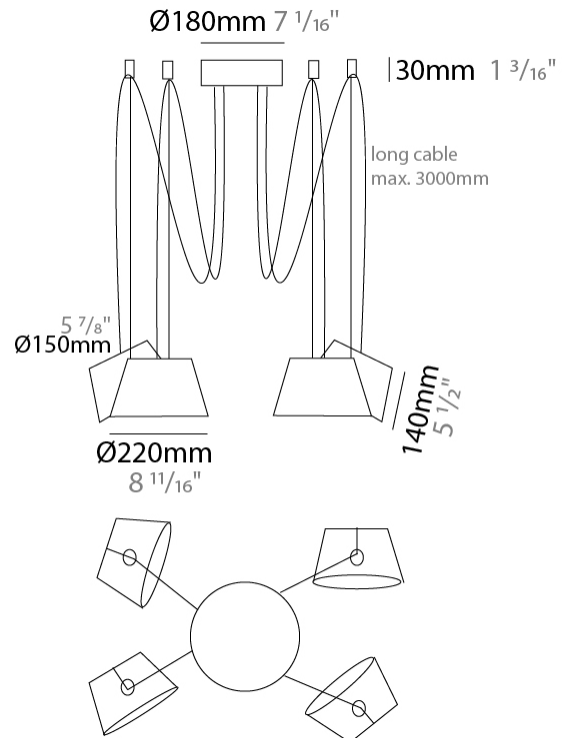

PROJECT _____
TYPE _____
SPECIFIER _____
QUANTITY _____
DATE _____

SENTO SUSPENSION

D111033-

base number _____
Finish _____
Options _____

1. To build a product code in our configurator select the specify button on the base model # product page
2. To build a manual product code on this datasheet choose from the options listed below in blue font and add the suffix to the base model #

GENERAL

Series: Sento _____
Brand: Ole _____
Division: Design _____
Mounting Type: Suspension _____
Mounting Location: Ceiling _____
Subcategory: Pendant _____

PHYSICAL

Shape: Bell _____
Diameter (mm): 220 _____
Diameter (in): 8 ¹¹/₁₆ _____
Height (mm): 140 _____
Height (in): 5 ¹/₂ _____
Max. Overall Height (mm): 3140 _____
Max. Overall Height (in): 123 ⁵/₈ _____
Light Distribution: Direct _____
Weight (kg): 3 _____
Weight (lbs): 6.6 _____
Diffuser:rylic - Satin _____
Fixture Finish: [WHi / MBK / MWH](#) _____
Fixture Material: Metal _____
Cable Details: 3000mm Cable _____

ELECTRICAL

Number of Lamps: 4 _____
Lamp Type: LED Retrofit _____
Lamp Shape: MR16 _____
Bulb Included: Bulb Not Included _____
Max. Wattage Per Lamp (W): 7 _____
Lamp Base: GU10 _____
Input Voltage (V): 120 _____

LED

OPTICAL

Adjustability: Tilting _____

RATINGS AND CERTIFICATIONS

Certified By: Certified for North American Standards _____
IP rating: IP20 _____