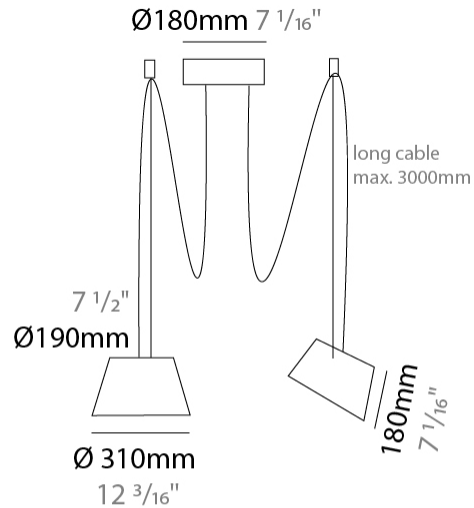

SENTO SUSPENSION

D111040-

base number Finish
Options

PROJECT
TYPE
SPECIFIER
QUANTITY
DATE

1. To build a product code in our configurator select the specify button on the base model # product page
2. To build a manual product code on this datasheet choose from the options listed below in blue font and add the suffix to the base model #

GENERAL

Series: Sentto
Partner: Ole
Division: Design
Installation: Suspension
Product Type: Pendant
Mounting Location: Ceiling
Light Distribution: Direct

PHYSICAL

Shape: Bell
Diameter (mm): 310
Diameter (in): 12 ³/₁₆"
Height (mm): 180
Height (in): 7 ¹/₁₆"
Max. Overall Height (mm): 3180
Max. Overall Height (in): 125 ³/₁₆"
Weight (kg): 1.8
Weight (lbs): 4
Diffuser: Arylic - Satin
Fixture Finish: WHI / BLK
Fixture Material: Metal
Cable Details: 3000mm Cable

ELECTRICAL

Number of Lamps: 2
Lamp Type: LED Retrofit
Lamp Shape: A19
Bulb Included: Bulb Not Included
Max. Wattage Per Lamp (W): 7
Lamp Base: E26
Input Voltage (V): 120
Upon Request: 277Vac / GU24

LED

OPTICAL

Adjustability: Tilting

RATINGS AND CERTIFICATIONS

Certified By: Certified for North American Standards
IP rating: IP20