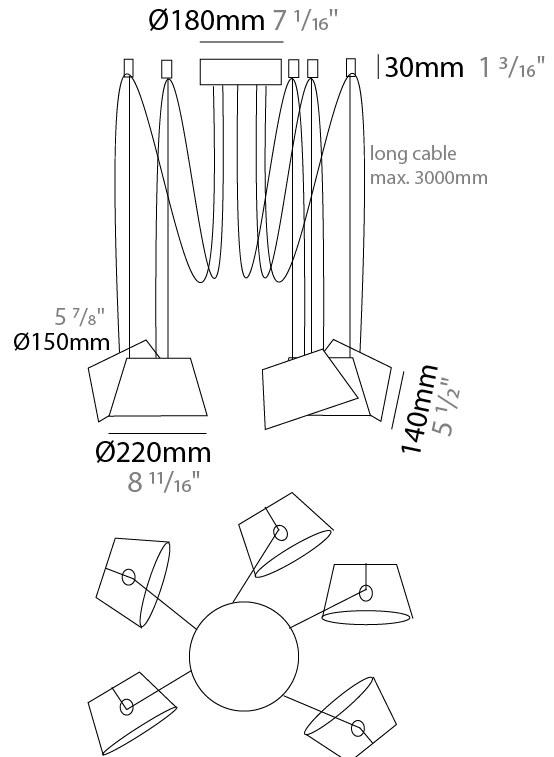

SENTO SUSPENSION

D111034-

base number   Finish
Options

1. To build a product code in our configurator select the specify button on the base model # product page
2. To build a manual product code on this datasheet choose from the options listed below in blue font and add the suffix to the base model #

GENERAL

Series: Sento _____
Partner: Ole _____
Division: Design _____
Installation: Suspension _____
Product Type: Pendant _____
Mounting Location: Ceiling _____
Light Distribution: Direct _____

PHYSICAL

Shape: Bell _____
Diameter (mm): 220 _____
Diameter (in): 8 ¹¹/₁₆ _____
Height (mm): 140 _____
Height (in): 5 ¹/₂ _____
Max. Overall Height (mm): 3140 _____
Max. Overall Height (in): 123 ⁵/₈ _____
Weight (kg): 3.6 _____
Weight (lbs): 7.9 _____
Diffuser: Arylic - Satin _____
Fixture Finish: WHI / BLK _____
Fixture Material: Metal _____
Cable Details: 3000mm Cable _____

ELECTRICAL

Number of Lamps: 5 _____
Lamp Type: LED Retrofit _____
Lamp Shape: MR16 _____
Bulb Included: Bulb Not Included _____
Max. Wattage Per Lamp (W): 7 _____
Lamp Base: GU10 _____
Input Voltage (V): 120 _____

LED

OPTICAL

Adjustability: Tilting _____

RATINGS AND CERTIFICATIONS

Certified By: Certified for North American Standards _____
IP rating: IP20 _____