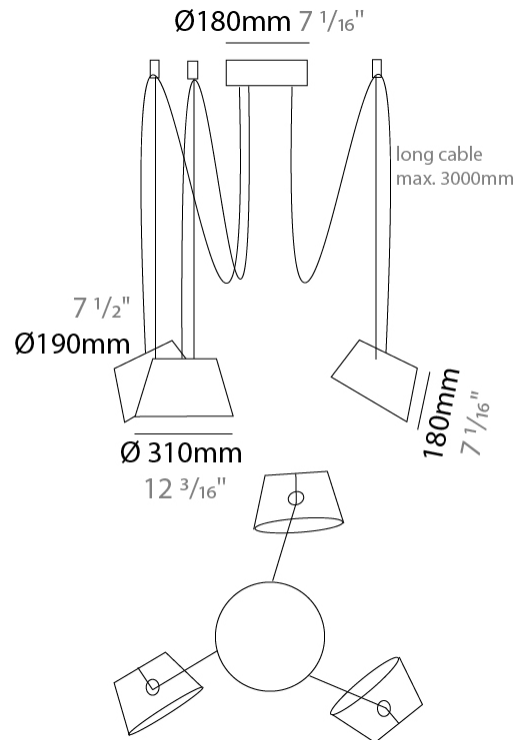

PROJECT	_____
TYPE	_____
SPECIFIER	_____
QUANTITY	_____
DATE	_____

SENTO SUSPENSION

D111041-

base number   Finish
Options

1. To build a product code in our configurator select the specify button on the base model # product page
2. To build a manual product code on this datasheet choose from the options listed below in blue font and add the suffix to the base model #

GENERAL

Series: Sento _____
Brand: Ole _____
Division: Design _____
Mounting Type: Suspension _____
Mounting Location: Ceiling _____
Subcategory: Pendant _____

PHYSICAL

Shape: Bell _____
Diameter (mm): 310 _____
Diameter (in): 12 ³/₁₆ _____
Height (mm): 180 _____
Height (in): 7 ¹/₁₆ _____
Max. Overall Height (mm): 3180 _____
Max. Overall Height (in): 125 ³/₁₆ _____
Light Distribution: Direct _____
Weight (kg): 2.3 _____
Weight (lbs): 5.1 _____
Diffuser: Arylic - Satin _____
Fixture Finish: [WHI / MBK / MWH](#) _____
Fixture Material: Metal _____
Cable Details: 3000mm Cable _____

ELECTRICAL

Number of Lamps: 3 _____
Lamp Type: LED Retrofit _____
Lamp Shape: A19 _____
Bulb Included: Bulb Not Included _____
Max. Wattage Per Lamp (W): 7 _____
Lamp Base: E26 _____
Input Voltage (V): 120 _____
Upon Request: 277Vac / GU24 _____

LED

OPTICAL

Adjustability: Tilting _____

RATINGS AND CERTIFICATIONS

Certified By: Certified for North American Standards _____
IP rating: IP20 _____