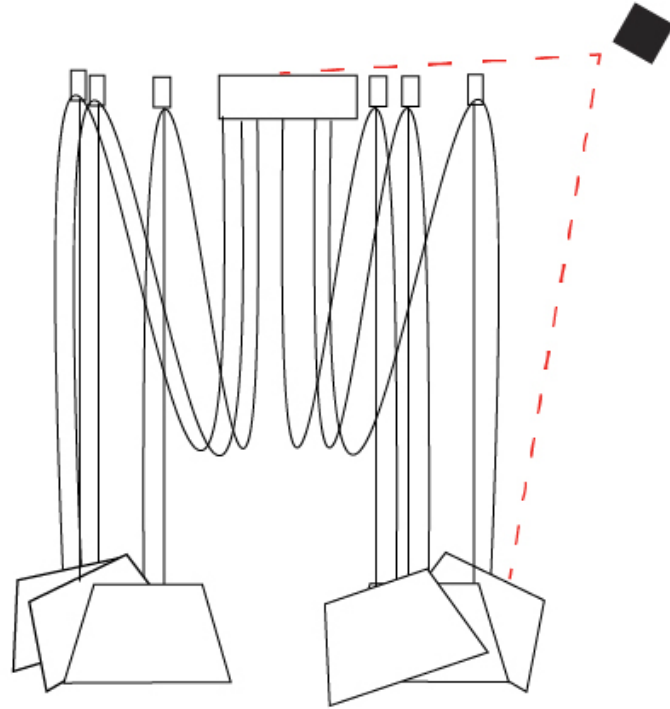

D111044-

PROJECT	_____
TYPE	_____
SPECIFIER	_____
QUANTITY	_____
DATE	_____

D