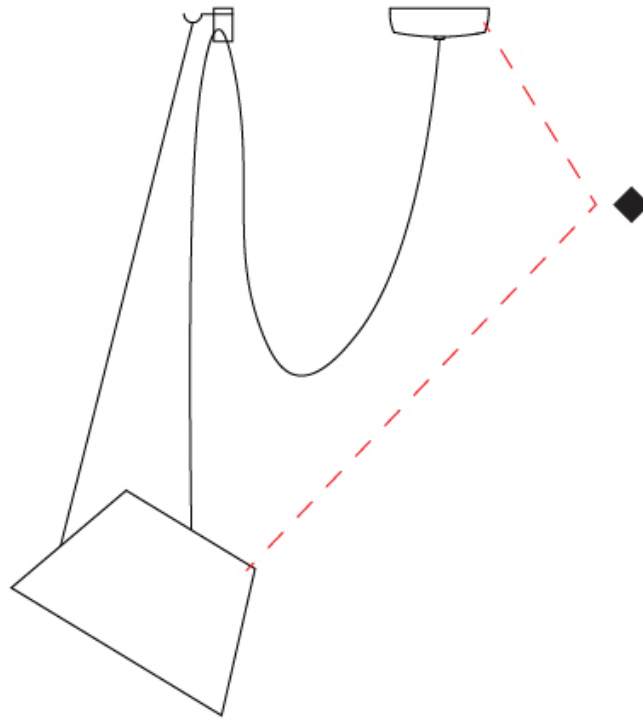

D111038-

PROJECT	_____
TYPE	_____
SPECIFIER	_____
QUANTITY	_____
DATE	_____

D