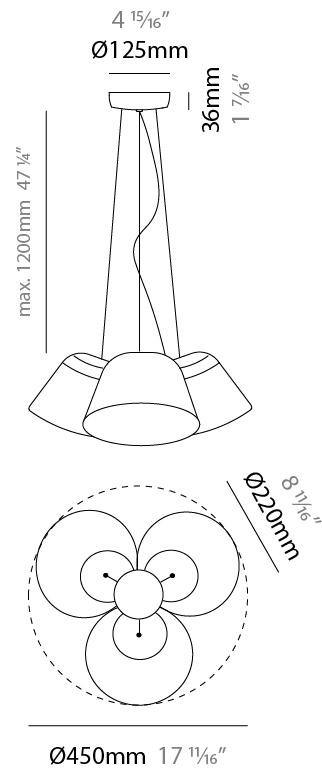

SENTO SUSPENSION

D111036-

base number   Finish (Diamond)   Finish (Triangle)

1. To build a product code in our configurator select the specify button on the base model # product page
2. To build a manual product code on this datasheet choose from the options listed below in blue font and add the suffix to the base model #

GENERAL

Series: Sento
Brand: Ole
Division: Design
Mounting Type: Suspension
Mounting Location: Ceiling
Subcategory: Pendant

PHYSICAL

Shape: Bell
Diameter (mm): 220
Diameter (in): 8 ¹¹/₁₆
Height (mm): 140
Height (in): 5 ¹/₂
Max. Overall Height (mm): 1340
Max. Overall Height (in): 52 ³/₄
Light Distribution: Direct
Weight (kg): 3.7
Weight (lbs): 8.1
Diffuser:rylic - Satin
Fixture Finish: WHI / MBK / BEI/ MSA / OGR / MWH
Holder Finish: WHI / MBK
Fixture Material: Metal
Cable Details: 3000mm Cable

ELECTRICAL

Number of Lamps: 3
Lamp Type: LED Retrofit
Lamp Shape: MR16
Bulb Included: Bulb Not Included
Max. Wattage Per Lamp (W): 7
Lamp Base: GU10
Input Voltage (V): 120

LED

OPTICAL

Adjustability: Tilting

RATINGS AND CERTIFICATIONS

Certified By: Certified for North American Standards
IP rating: IP20

PROJECT
TYPE
SPECIFIER
QUANTITY
DATE