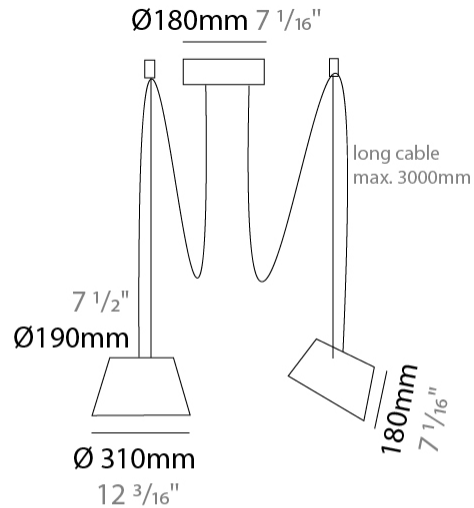

SENTO SUSPENSION

D111040-

base number Finish
Options

PROJECT
TYPE
SPECIFIER
QUANTITY
DATE

1. To build a product code in our configurator select the specify button on the base model # product page
2. To build a manual product code on this datasheet choose from the options listed below in blue font and add the suffix to the base model #

GENERAL

Series: Sento
Brand: Ole
Division: Design
Mounting Type: Suspension
Mounting Location: Ceiling
Subcategory: Pendant

PHYSICAL

Shape: Bell
Diameter (mm): 310
Diameter (in): 12 ³/₁₆"
Height (mm): 180
Height (in): 7 ¹/₁₆"
Max. Overall Height (mm): 3180
Max. Overall Height (in): 125 ³/₁₆"
Light Distribution: Direct
Weight (kg): 1.8
Weight (lbs): 4
Diffuser:rylic - Satin
Fixture Finish: [WHI / MBK / MWH](#)
Fixture Material: Metal
Cable Details: 3000mm Cable

ELECTRICAL

Number of Lamps: 2
Lamp Type: LED Retrofit
Lamp Shape: A19
Bulb Included: Bulb Not Included
Max. Wattage Per Lamp (W): 7
Lamp Base: E26
Input Voltage (V): 120
Upon Request: 277Vac / GU24

LED

OPTICAL

Adjustability: Tilting

RATINGS AND CERTIFICATIONS

Certified By: Certified for North American Standards
IP rating: IP20