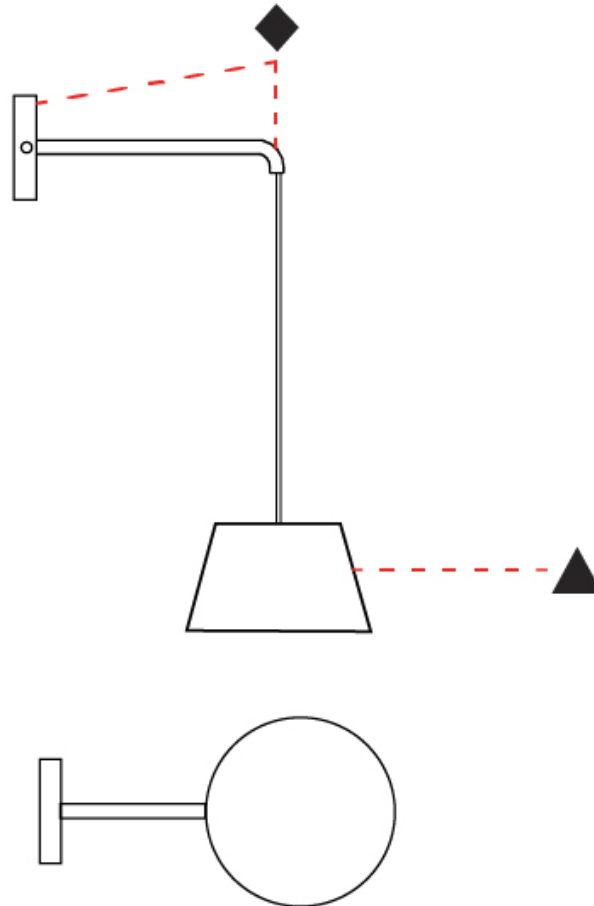

D113000-

PROJECT _____

TYPE _____

SPECIFIER _____

QUANTITY _____

DATE _____

D