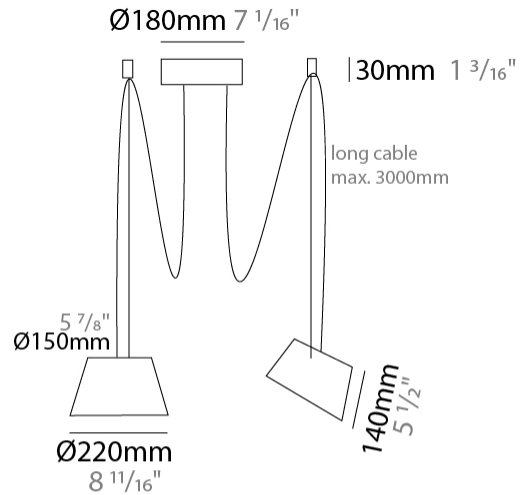

SENTO SUSPENSION

D111031-

base number Finish
Options

PROJECT
TYPE
SPECIFIER
QUANTITY
DATE

1. To build a product code in our configurator select the specify button on the base model # product page
2. To build a manual product code on this datasheet choose from the options listed below in blue font and add the suffix to the base model #

GENERAL

Series: Sento
Brand: Ole
Division: Design
Mounting Type: Suspension
Mounting Location: Ceiling
Subcategory: Pendant

PHYSICAL

Shape: Bell
Diameter (mm): 220
Diameter (in): 8 11/16
Height (mm): 140
Height (in): 5 1/2
Max. Overall Height (mm): 3140
Max. Overall Height (in): 123 5/8
Light Distribution: Direct
Weight (kg): 1.8
Weight (lbs): 3.6
Diffuser:rylic - Satin
Fixture Finish: [WHi / MBK / MWH](#)
Fixture Material: Metal
Cable Details: 3000mm Cable

ELECTRICAL

Number of Lamps: 2
Lamp Type: LED Retrofit
Lamp Shape: MR16
Bulb Included: Bulb Not Included
Max. Wattage Per Lamp (W): 7
Lamp Base: GU10
Input Voltage (V): 120

LED

OPTICAL

Adjustability: Tilting

RATINGS AND CERTIFICATIONS

Certified By: Certified for North American Standards
IP rating: IP20