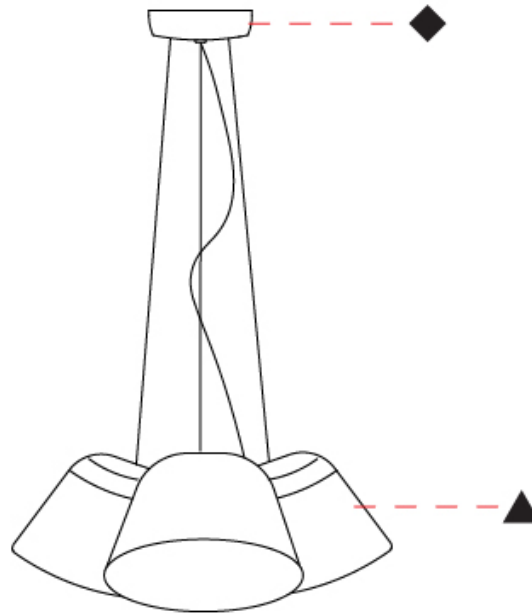

D111036-

PROJECT

TYPE

SPECIFIER

QUANTITY

DATE

D