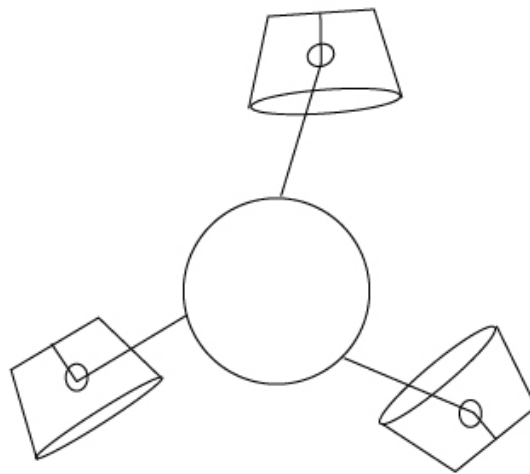

D111041-

PROJECT	_____
TYPE	_____
SPECIFIER	_____
QUANTITY	_____
DATE	_____

D