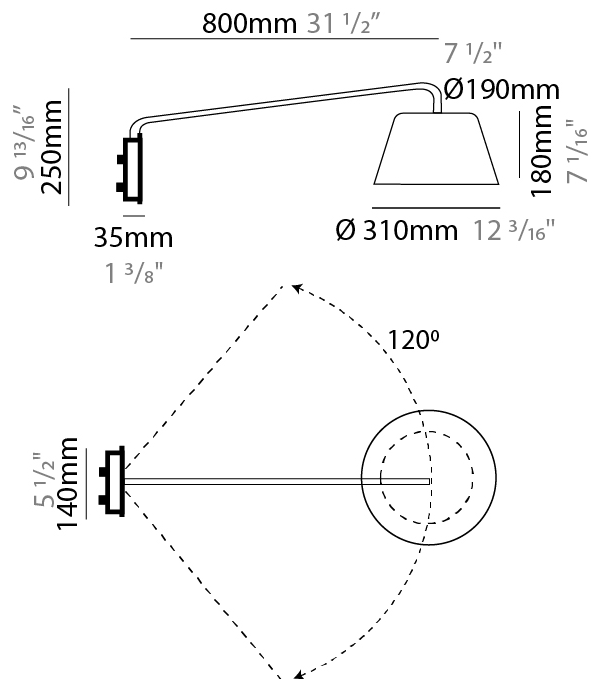

SENTO SURFACE

D113008- -

base number   Finish   Finish
(Diamond)   (Triangle)

1. To build a product code in our configurator select the specify button on the base model # product page
2. To build a manual product code on this datasheet choose from the options listed below in blue font and add the suffix to the base model #

GENERAL

Series: Sento
Brand: Ole
Division: Design
Mounting Type: Surface
Mounting Location: Wall
Subcategory: Task

PHYSICAL

Shape: Bell
Diameter (mm): 310
Diameter (in): 12 ³/₁₆"
Width (mm): 310
Width (in): 12 ³/₁₆"
Height (mm): 250
Depth (mm): 800
Height (in): 9 ¹³/₁₆"
Depth (in): 31 ¹/₂"
Extension (mm): 655
Extension (in): 25 ³/₄"
Light Distribution: Direct
Weight (kg): 1.7
Weight (lbs): 3.7
Diffuser:rylic - Satin
Fixture Finish: WHI / MBK / BEI / MSA / OGR / MWH
Holder Finish: WHI / MBK
Fixture Material: Metal
Cable Details: 3000mm Cable

ELECTRICAL

Number of Lamps: 1
Lamp Type: LED Retrofit
Lamp Shape: A19
Bulb Included: Bulb Not Included
Max. Wattage Per Lamp (W): 7
Lamp Base: E26
Input Voltage (V): 120
Upon Request: 277Vac / GU24

LED

OPTICAL

Adjustability: Rotating

RATINGS AND CERTIFICATIONS

Certified By: Certified for North American Standards
IP rating: IP20