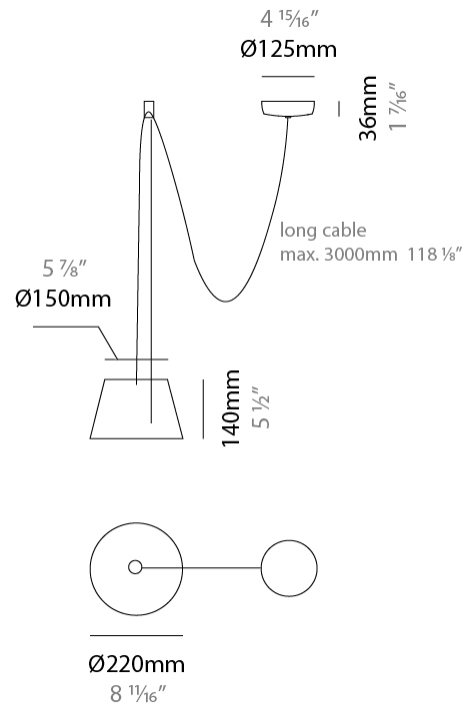

PROJECT	
TYPE	
SPECIFIER	
QUANTITY	
DATE	

SENTO SUSPENSION

D111029-

base number Finish
Options

1. To build a product code in our configurator select the specify button on the base model # product page
2. To build a manual product code on this datasheet choose from the options listed below in blue font and add the suffix to the base model #

GENERAL

Series: Sento
Brand: Ole
Division: Design
Mounting Type: Suspension
Mounting Location: Ceiling
Subcategory: Pendant

PHYSICAL

Shape: Bell
Diameter (mm): 220
Diameter (in): 8 11/16
Height (mm): 140
Height (in): 5 1/2
Max. Overall Height (mm): 3140
Max. Overall Height (in): 123 5/8
Light Distribution: Direct
Weight (kg): 1.2
Weight (lbs): 2.6
Diffuser:rylic - Satin
[Fixture Finish: WHi / MBK / MWH](#)
Fixture Material: Metal
Cable Details: 2000mm Cable

ELECTRICAL

Number of Lamps: 1
Lamp Type: LED Retrofit
Lamp Shape: MR16
Bulb Included: Bulb Not Included
Max. Wattage Per Lamp (W): 7
Lamp Base: GU10
Input Voltage (V): 120

LED

OPTICAL

Adjustability: Tilting

RATINGS AND CERTIFICATIONS

Certified By: Certified for North American Standards
IP rating: IP20