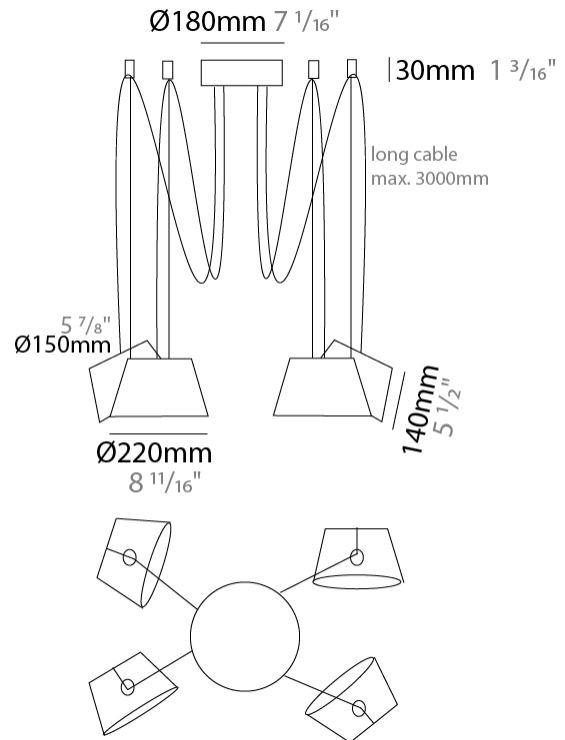

SENTO SUSPENSION

D111033-

base number   Finish
Options

1. To build a product code in our configurator select the specify button on the base model # product page
2. To build a manual product code on this datasheet choose from the options listed below in blue font and add the suffix to the base model #

GENERAL

Series: Sento _____
Brand: Ole _____
Division: Design _____
Mounting Type: Suspension _____
Mounting Location: Ceiling _____
Subcategory: Pendant _____

PHYSICAL

Shape: Bell _____
Diameter (mm): 220 _____
Diameter (in): 8 ¹¹/₁₆ _____
Height (mm): 140 _____
Height (in): 5 ¹/₂ _____
Max. Overall Height (mm): 3140 _____
Max. Overall Height (in): 123 ⁵/₈ _____
Light Distribution: Direct _____
Weight (kg): 3 _____
Weight (lbs): 6.6 _____
Diffuser: Arylic - Satin _____
Fixture Finish: [WHi / MBK / MWH](#) _____
Fixture Material: Metal _____
Cable Details: 3000mm Cable _____

ELECTRICAL

Number of Lamps: 4 _____
Lamp Type: LED Retrofit _____
Lamp Shape: MR16 _____
Bulb Included: Bulb Not Included _____
Max. Wattage Per Lamp (W): 7 _____
Lamp Base: GU10 _____
Input Voltage (V): 120 _____

LED

OPTICAL

Adjustability: Tilting _____

RATINGS AND CERTIFICATIONS

Certified By: Certified for North American Standards _____
IP rating: IP20 _____