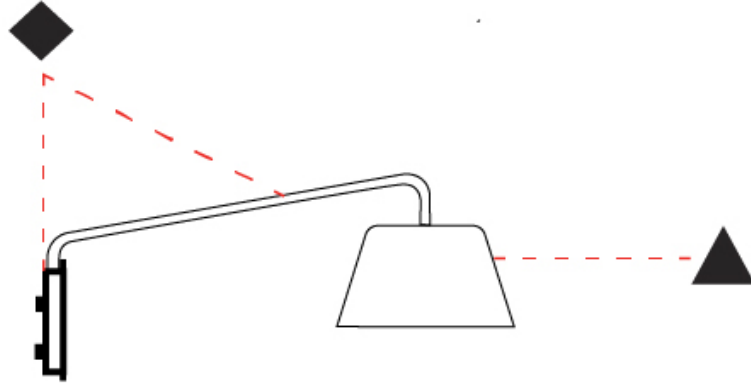

D113009-

PROJECT	_____
TYPE	_____
SPECIFIER	_____
QUANTITY	_____
DATE	_____

D