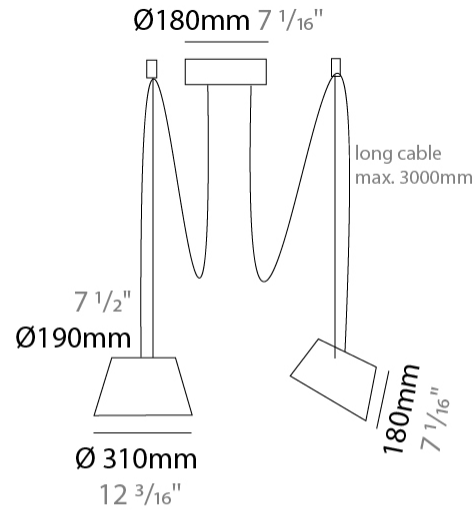

SENTO SUSPENSION

D111040-

base number Finish
Options

1. To build a product code in our configurator select the specify button on the base model # product page
2. To build a manual product code on this datasheet choose from the options listed below in blue font and add the suffix to the base model #

GENERAL

Series: Sento
Brand: Ole
Division: Design
Mounting Type: Suspension
Mounting Location: Ceiling
Subcategory: Pendant

PHYSICAL

Shape: Bell
Diameter (mm): 310
Diameter (in): 12 ³/₁₆"
Height (mm): 180
Height (in): 7 ¹/₁₆"
Max. Overall Height (mm): 3180
Max. Overall Height (in): 125 ³/₁₆"
Light Distribution: Direct
Weight (kg): 1.8
Weight (lbs): 4
Diffuser:rylic - Satin
Fixture Finish: [WHI / MBK / MWH](#)
Fixture Material: Metal
Cable Details: 3000mm Cable

ELECTRICAL

Number of Lamps: 2
Lamp Type: LED Retrofit
Lamp Shape: A19
Bulb Included: Bulb Not Included
Max. Wattage Per Lamp (W): 7
Lamp Base: E26
Input Voltage (V): 120
Upon Request: 277Vac / GU24

LED

OPTICAL

Adjustability: Tilting

RATINGS AND CERTIFICATIONS

Certified By: Certified for North American Standards
IP rating: IP20

PROJECT _____
TYPE _____
SPECIFIER _____
QUANTITY _____
DATE _____