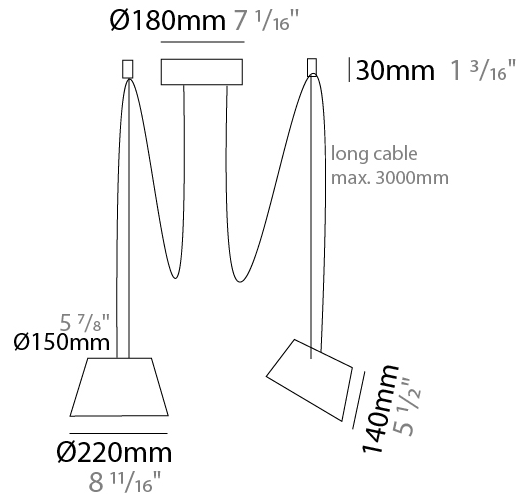

PROJECT	
TYPE	
SPECIFIER	
QUANTITY	
DATE	

SENTO SUSPENSION

D111031-

base number   Finish
Options

1. To build a product code in our configurator select the specify button on the base model # product page
2. To build a manual product code on this datasheet choose from the options listed below in blue font and add the suffix to the base model #

GENERAL

Series: Sento
Brand: Ole
Division: Design
Mounting Type: Suspension
Mounting Location: Ceiling
Subcategory: Pendant

PHYSICAL

Shape: Bell
Diameter (mm): 220
Diameter (in): 8 11/16
Height (mm): 140
Height (in): 5 1/2
Max. Overall Height (mm): 3140
Max. Overall Height (in): 123 5/8
Light Distribution: Direct
Weight (kg): 1.8
Weight (lbs): 3.6
Diffuser: Arylic - Satin
Fixture Finish: WHI / MBK / MWH
Fixture Material: Metal
Cable Details: 3000mm Cable

ELECTRICAL

Number of Lamps: 2
Lamp Type: LED Retrofit
Lamp Shape: MR16
Bulb Included: Bulb Not Included
Max. Wattage Per Lamp (W): 7
Lamp Base: GU10
Input Voltage (V): 120

LED

OPTICAL

Adjustability: Tilting

RATINGS AND CERTIFICATIONS

Certified By: Certified for North American Standards
IP rating: IP20