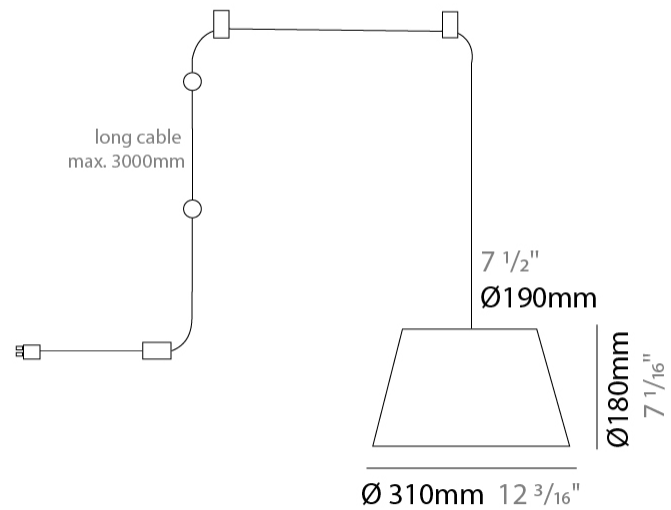

PROJECT _____
TYPE _____
SPECIFIER _____
QUANTITY _____
DATE _____

SENTO SUSPENSION

D111039-

base number   Finish
(Triangle)

1. To build a product code in our configurator select the specify button on the base model # product page
2. To build a manual product code on this datasheet choose from the options listed below in blue font and add the suffix to the base model #

GENERAL

Series: Sento
Brand: Ole
Division: Design
Mounting Type: Suspension
Mounting Location: Ceiling
Subcategory: Pendant

PHYSICAL

Shape: Bell
Diameter (mm): 310
Diameter (in): 12 3/16
Height (mm): 180
Height (in): 7 1/16
Max. Overall Height (mm): 3180
Max. Overall Height (in): 125 3/16
Light Distribution: Direct
Weight (kg): 1.3
Weight (lbs): 2.9
Diffuser: Arylic - Satin
Fixture Finish: WHI / MBK / BEI / MSA / GRN
Fixture Material: Metal
Cable Details: 3000mm Cable

ELECTRICAL

Number of Lamps: 1
Lamp Type: LED Retrofit
Lamp Shape: A19
Bulb Included: Bulb Not Included
Max. Wattage Per Lamp (W): 7
Lamp Base: E26
Input Voltage (V): 120
Upon Request: 277Vac / GU24

LED

OPTICAL

Adjustability: Fixed

RATINGS AND CERTIFICATIONS

Certified By: Certified for North American Standards
IP rating: IP20