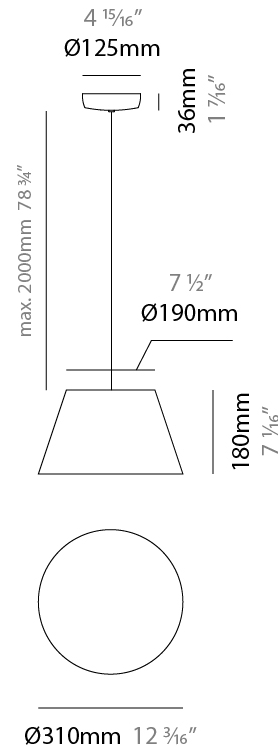

PROJECT	_____
TYPE	_____
SPECIFIER	_____
QUANTITY	_____
DATE	_____

SENTO SUSPENSION

D111037-

base number   Finish
(Triangle)

1. To build a product code in our configurator select the specify button on the base model # product page
2. To build a manual product code on this datasheet choose from the options listed below in blue font and add the suffix to the base model #

GENERAL

Series: Sento _____
Brand: Ole _____
Division: Design _____
Mounting Type: Suspension _____
Mounting Location: Ceiling _____
Subcategory: Pendant _____

PHYSICAL

Shape: Bell _____
Diameter (mm): 310 _____
Diameter (in): 12 ³/₁₆ _____
Height (mm): 180 _____
Height (in): 7 ¹/₁₆ _____
Max. Overall Height (mm): 2180 _____
Max. Overall Height (in): 85 ¹³/₁₆ _____
Light Distribution: Direct _____
Weight (kg): 1.3 _____
Weight (lbs): 2.9 _____
Diffuser:rylic - Satin _____
[Fixture Finish: WHI / MBK / BEI / MSA / OGR / MWH](#) _____
Fixture Material: Metal _____
Cable Details: 2000mm Cable _____

ELECTRICAL

Number of Lamps: 1 _____
Lamp Type: LED Retrofit _____
Lamp Shape: A19 _____
Bulb Included: Bulb Not Included _____
Max. Wattage Per Lamp (W): 15 _____
Lamp Base: E26 _____
Input Voltage (V): 120 _____
Upon Request: 277Vac / GU24 _____

LED

OPTICAL

RATINGS AND CERTIFICATIONS

Certified By: Certified for North American Standards _____
IP rating: IP20 _____