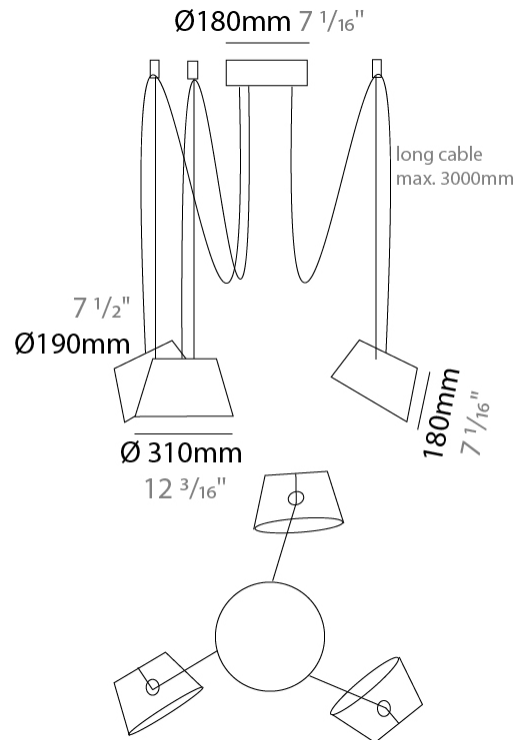

PROJECT _____
TYPE _____
SPECIFIER _____
QUANTITY _____
DATE _____

SENTO SUSPENSION

D111041-

base number   Finish
Options

1. To build a product code in our configurator select the specify button on the base model # product page
2. To build a manual product code on this datasheet choose from the options listed below in blue font and add the suffix to the base model #

GENERAL

Series: Sento _____
Brand: Ole _____
Division: Design _____
Mounting Type: Suspension _____
Mounting Location: Ceiling _____
Subcategory: Pendant _____

PHYSICAL

Shape: Bell _____
Diameter (mm): 310 _____
Diameter (in): 12 ³/₁₆ _____
Height (mm): 180 _____
Height (in): 7 ¹/₁₆ _____
Max. Overall Height (mm): 3180 _____
Max. Overall Height (in): 125 ³/₁₆ _____
Light Distribution: Direct _____
Weight (kg): 2.3 _____
Weight (lbs): 5.1 _____
Diffuser:rylic - Satin _____
Fixture Finish: [WHI / MBK / MWH](#) _____
Fixture Material: Metal _____
Cable Details: 3000mm Cable _____

ELECTRICAL

Number of Lamps: 3 _____
Lamp Type: LED Retrofit _____
Lamp Shape: A19 _____
Bulb Included: Bulb Not Included _____
Max. Wattage Per Lamp (W): 7 _____
Lamp Base: E26 _____
Input Voltage (V): 120 _____
Upon Request: 277Vac / GU24 _____

LED

OPTICAL

Adjustability: Tilting _____

RATINGS AND CERTIFICATIONS

Certified By: Certified for North American Standards _____
IP rating: IP20 _____