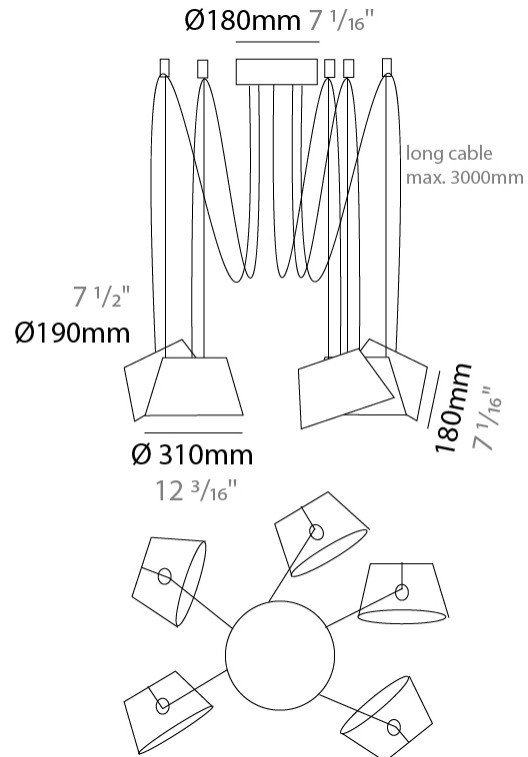

PROJECT _____
TYPE _____
SPECIFIER _____
QUANTITY _____
DATE _____

SENTO SUSPENSION

D111043-

base number   Finish
Options

1. To build a product code in our configurator select the specify button on the base model # product page
2. To build a manual product code on this datasheet choose from the options listed below in blue font and add the suffix to the base model #

GENERAL

Series: Sento _____
Brand: Ole _____
Division: Design _____
Mounting Type: Suspension _____
Mounting Location: Ceiling _____
Subcategory: Pendant _____

PHYSICAL

Shape: Bell _____
Diameter (mm): 310 _____
Diameter (in): 12 ³/₁₆ _____
Height (mm): 180 _____
Height (in): 7 ¹/₁₆ _____
Max. Overall Height (mm): 3180 _____
Max. Overall Height (in): 125 ³/₁₆ _____
Light Distribution: Direct _____
Weight (kg): 3.6 _____
Weight (lbs): 7.9 _____
Diffuser:rylic - Satin _____
Fixture Finish: WHi / MBK / MWH _____
Fixture Material: Metal _____
Cable Details: 3000mm Cable _____

ELECTRICAL

Number of Lamps: 5 _____
Lamp Type: LED Retrofit _____
Lamp Shape: A19 _____
Bulb Included: Bulb Not Included _____
Max. Wattage Per Lamp (W): 7 _____
Lamp Base: E26 _____
Input Voltage (V): 120 _____
Upon Request: 277Vac / GU24 _____

LED

OPTICAL

Adjustability: Tilting _____

RATINGS AND CERTIFICATIONS

Certified By: Certified for North American Standards _____
IP rating: IP20 _____