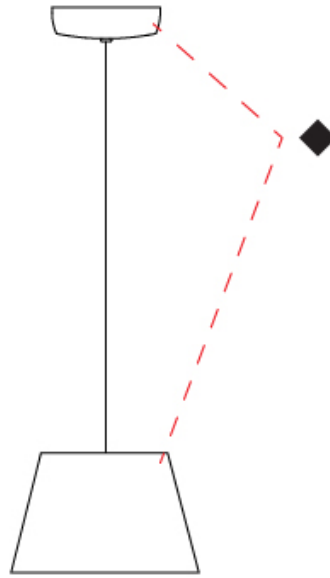

SENTO SUSPENSION

D111028-

PROJECT

TYPE

SPECIFIER

QUANTITY

DATE

D