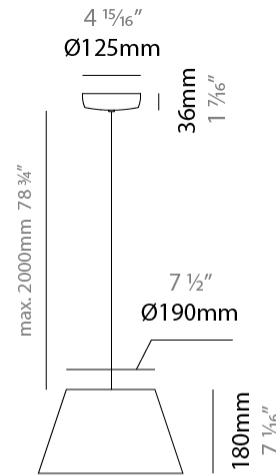

PROJECT	_____
TYPE	_____
SPECIFIER	_____
QUANTITY	_____
DATE	_____

SENTO SUSPENSION

D111037-

base number   Finish
(Triangle)

1. To build a product code in our configurator select the specify button on the base model # product page
2. To build a manual product code on this datasheet choose from the options listed below in blue font and add the suffix to the base model #

GENERAL

Series: Sento _____
Brand: Ole _____
Division: Design _____
Mounting Type: Suspension _____
Mounting Location: Ceiling _____
Subcategory: Pendant _____

PHYSICAL

Shape: Bell _____
Diameter (mm): 310 _____
Diameter (in): 12 ³/₁₆ _____
Height (mm): 180 _____
Height (in): 7 ¹/₁₆ _____
Max. Overall Height (mm): 2180 _____
Max. Overall Height (in): 85 ¹³/₁₆ _____
Light Distribution: Direct _____
Weight (kg): 1.3 _____
Weight (lbs): 2.9 _____
Diffuser:rylic - Satin _____
[Fixture Finish: WHI / MBK / BEI / MSA / OGR / MWH](#) _____
Fixture Material: Metal _____
Cable Details: 2000mm Cable _____

ELECTRICAL

Number of Lamps: 1 _____
Lamp Type: LED Retrofit _____
Lamp Shape: A19 _____
Bulb Included: Bulb Not Included _____
Max. Wattage Per Lamp (W): 15 _____
Lamp Base: E26 _____
Input Voltage (V): 120 _____
Upon Request: 277Vac / GU24 _____

LED

OPTICAL

RATINGS AND CERTIFICATIONS

Certified By: Certified for North American Standards _____
IP rating: IP20 _____

Ø310mm 12 ³/₁₆"