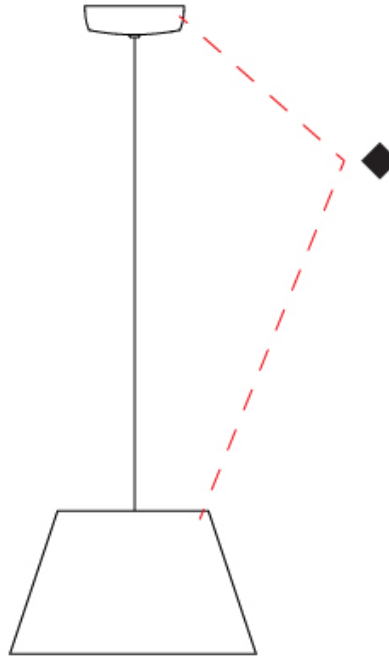

D111037-

PROJECT

TYPE

SPECIFIER

QUANTITY

DATE