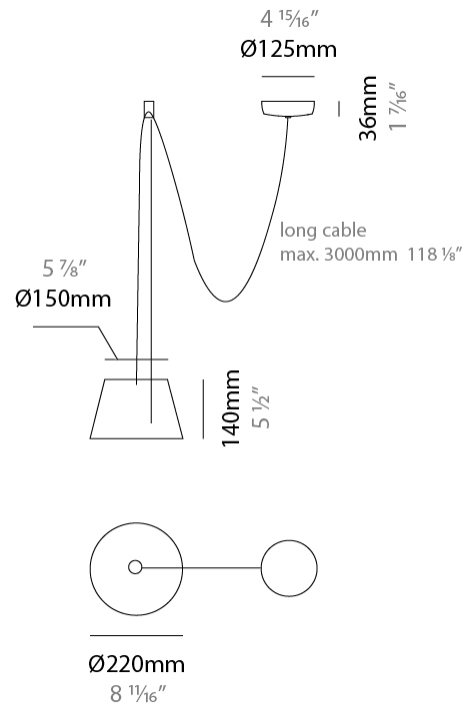

PROJECT	_____
TYPE	_____
SPECIFIER	_____
QUANTITY	_____
DATE	_____

SENTO SUSPENSION

D111029-

base number   Finish
Options

1. To build a product code in our configurator select the specify button on the base model # product page
2. To build a manual product code on this datasheet choose from the options listed below in blue font and add the suffix to the base model #

GENERAL

Series: Sento _____
Brand: Ole _____
Division: Design _____
Mounting Type: Suspension _____
Mounting Location: Ceiling _____
Subcategory: Pendant _____

PHYSICAL

Shape: Bell _____
Diameter (mm): 220 _____
Diameter (in): 8 11/16 _____
Height (mm): 140 _____
Height (in): 5 1/2 _____
Max. Overall Height (mm): 3140 _____
Max. Overall Height (in): 123 5/8 _____
Light Distribution: Direct _____
Weight (kg): 1.2 _____
Weight (lbs): 2.6 _____
Diffuser:rylic - Satin _____
[Fixture Finish: WHi / MBK / MWH](#) _____
Fixture Material: Metal _____
Cable Details: 2000mm Cable _____

ELECTRICAL

Number of Lamps: 1 _____
Lamp Type: LED Retrofit _____
Lamp Shape: MR16 _____
Bulb Included: Bulb Not Included _____
Max. Wattage Per Lamp (W): 7 _____
Lamp Base: GU10 _____
Input Voltage (V): 120 _____

LED

OPTICAL

Adjustability: Tilting _____

RATINGS AND CERTIFICATIONS

Certified By: Certified for North American Standards _____
IP rating: IP20 _____