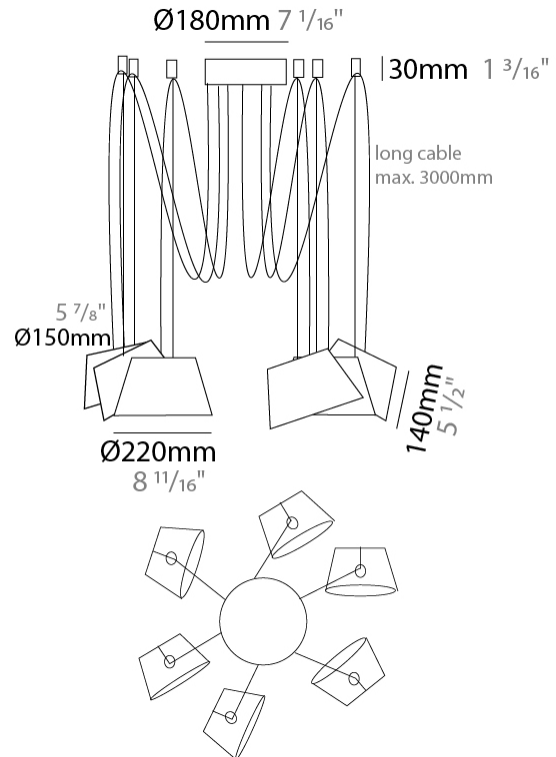

PROJECT	_____
TYPE	_____
SPECIFIER	_____
QUANTITY	_____
DATE	_____

SENTO SUSPENSION

D111035-

base number   Finish
Options

1. To build a product code in our configurator select the specify button on the base model # product page
2. To build a manual product code on this datasheet choose from the options listed below in blue font and add the suffix to the base model #

GENERAL

Series: Sento
Brand: Ole
Division: Design
Mounting Type: Suspension
Mounting Location: Ceiling
Subcategory: Pendant

PHYSICAL

Shape: Bell
Diameter (mm): 220
Diameter (in): 8 11/16
Height (mm): 140
Height (in): 5 1/2
Max. Overall Height (mm): 3140
Max. Overall Height (in): 123 5/8
Light Distribution: Direct
Weight (kg): 4.5
Weight (lbs): 9.9
Diffuser:rylic - Satin
Fixture Finish: [WHI / MBK / MWH](#)
Fixture Material: Metal
Cable Details: 3000mm Cable

ELECTRICAL

Number of Lamps: 6
Lamp Type: LED Retrofit
Lamp Shape: MR16
Bulb Included: Bulb Not Included
Max. Wattage Per Lamp (W): 7
Lamp Base: GU10
Input Voltage (V): 120

LED

OPTICAL

Adjustability: Tilting

RATINGS AND CERTIFICATIONS

Certified By: Certified for North American Standards
IP rating: IP20