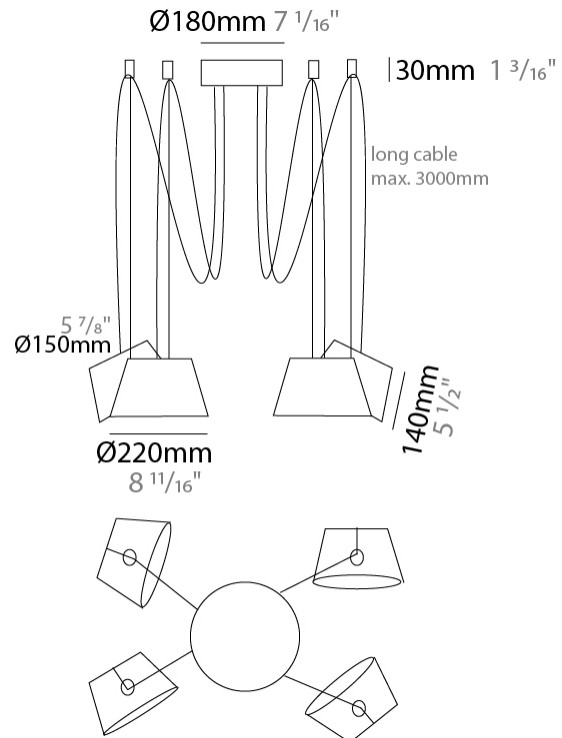

SENTO SUSPENSION

D111033-

base number   Finish
Options

1. To build a product code in our configurator select the specify button on the base model # product page
2. To build a manual product code on this datasheet choose from the options listed below in blue font and add the suffix to the base model #

GENERAL

Series: Sento
Brand: Ole
Division: Design
Mounting Type: Suspension
Mounting Location: Ceiling
Subcategory: Pendant

PHYSICAL

Shape: Bell
Diameter (mm): 220
Diameter (in): 8 11/16
Height (mm): 140
Height (in): 5 1/2
Max. Overall Height (mm): 3140
Max. Overall Height (in): 123 5/8
Light Distribution: Direct
Weight (kg): 3
Weight (lbs): 6.6
Diffuser: Arylic - Satin
Fixture Finish: WHi / MBK / MWH
Fixture Material: Metal
Cable Details: 3000mm Cable

ELECTRICAL

Number of Lamps: 4
Lamp Type: LED Retrofit
Lamp Shape: MR16
Bulb Included: Bulb Not Included
Max. Wattage Per Lamp (W): 7
Lamp Base: GU10
Input Voltage (V): 120

LED

OPTICAL

Adjustability: Tilting

RATINGS AND CERTIFICATIONS

Certified By: Certified for North American Standards
IP rating: IP20