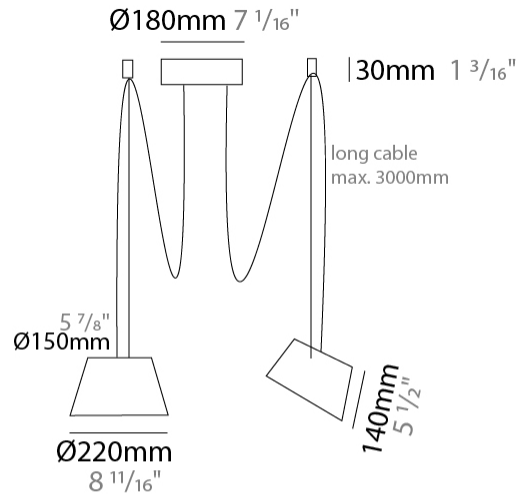

SENTO SUSPENSION

D111031-

base number   Finish
Options

PROJECT	_____
TYPE	_____
SPECIFIER	_____
QUANTITY	_____
DATE	_____

1. To build a product code in our configurator select the specify button on the base model # product page
2. To build a manual product code on this datasheet choose from the options listed below in blue font and add the suffix to the base model #

GENERAL

Series: Sento
Partner: Ole
Division: Design
Installation: Suspension
Product Type: Pendant
Mounting Location: Ceiling
Light Distribution: Direct

PHYSICAL

Shape: Bell
Diameter (mm): 220
Diameter (in): 8 ¹¹/₁₆
Height (mm): 140
Height (in): 5 ¹/₂
Max. Overall Height (mm): 3140
Max. Overall Height (in): 123 ⁵/₈
Weight (kg): 1.8
Weight (lbs): 3.6
Diffuser: Arylic - Satin
Fixture Finish: WHI / BLK
Fixture Material: Metal
Cable Details: 3000mm Cable

ELECTRICAL

Number of Lamps: 2
Lamp Type: LED Retrofit
Lamp Shape: MR16
Bulb Included: Bulb Not Included
Max. Wattage Per Lamp (W): 7
Lamp Base: GU10
Input Voltage (V): 120

LED

OPTICAL

Adjustability: Tilting

RATINGS AND CERTIFICATIONS

Certified By: Certified for North American Standards
IP rating: IP20