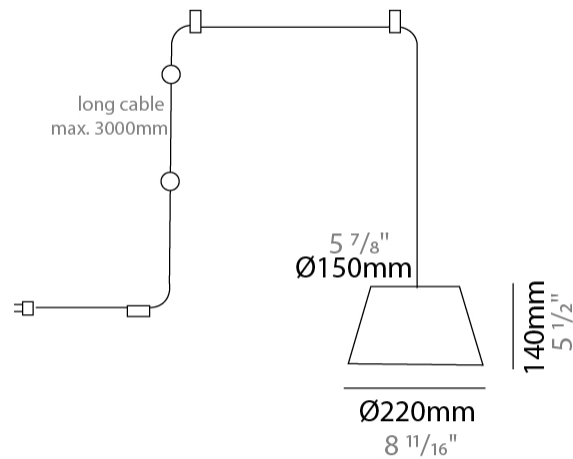

SENTO SUSPENSION

D111030-

base number _____
Finish _____
Options _____

1. To build a product code in our configurator select the specify button on the base model # product page
2. To build a manual product code on this datasheet choose from the options listed below in blue font and add the suffix to the base model #

GENERAL

Series: Sento _____
Partner: Ole _____
Division: Design _____
Installation: Suspension _____
Product Type: Pendant _____
Mounting Location: Ceiling _____
Light Distribution: Direct _____

PHYSICAL

Shape: Bell _____
Diameter (mm): 220 _____
Diameter (in): 8 ¹¹/₁₆ _____
Height (mm): 140 _____
Height (in): 5 ¹/₂ _____
Max. Overall Height (mm): 3140 _____
Max. Overall Height (in): 123 ⁵/₈ _____
Weight (kg): 1.2 _____
Weight (lbs): 2.6 _____
Diffuser:rylic - Satin _____
Fixture Finish: WHI / BLK / SND / OLV / TER _____
Fixture Material: Metal _____
Cable Details: 3000mm Cable _____

ELECTRICAL

Number of Lamps: 1 _____
Lamp Type: LED Retrofit _____
Lamp Shape: MR16 _____
Bulb Included: Bulb Not Included _____
Max. Wattage Per Lamp (W): 7 _____
Lamp Base: GU10 _____
Input Voltage (V): 120 _____

LED

OPTICAL

Adjustability: Fixed _____

RATINGS AND CERTIFICATIONS

Certified By: Certified for North American Standards _____
IP rating: IP20 _____