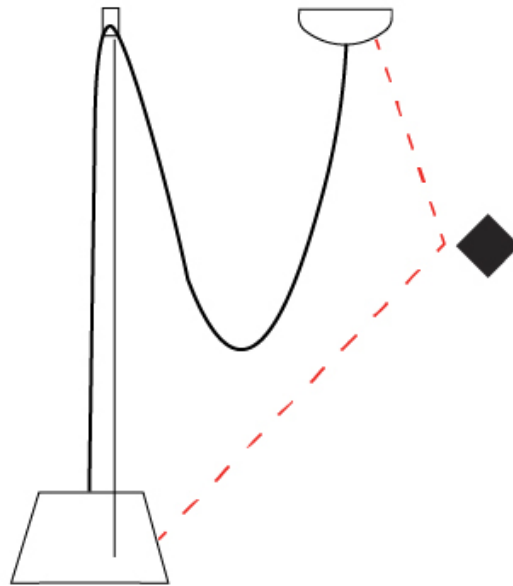

D111029-

PROJECT
TYPE
SPECIFIER
QUANTITY
DATE

D