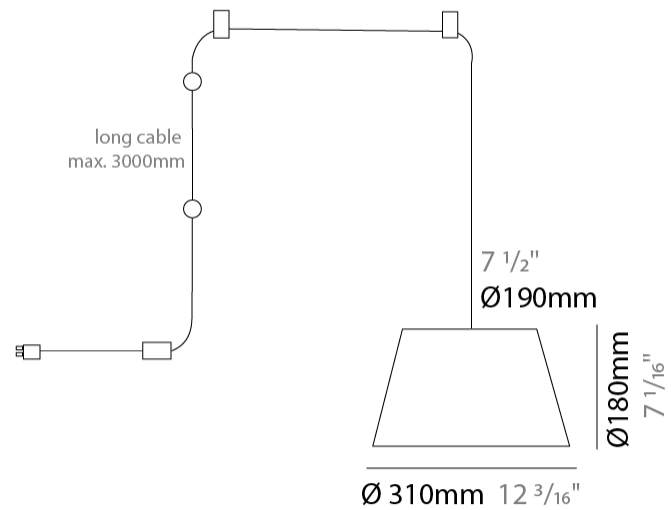

SENTO SUSPENSION

D111039-

base number Finish
Options

PROJECT
TYPE
SPECIFIER
QUANTITY
DATE

1. To build a product code in our configurator select the specify button on the base model # product page
2. To build a manual product code on this datasheet choose from the options listed below in blue font and add the suffix to the base model #

GENERAL

Series: Sento
Partner: Ole
Division: Design
Installation: Suspension
Product Type: Pendant
Mounting Location: Ceiling
Light Distribution: Direct

PHYSICAL

Shape: Bell
Diameter (mm): 310
Diameter (in): 12 ³/₁₆"
Height (mm): 180
Height (in): 7 ¹/₁₆"
Max. Overall Height (mm): 3180
Max. Overall Height (in): 125 ³/₁₆"
Weight (kg): 1.3
Weight (lbs): 2.9
Diffuser:rylic - Satin
Fixture Finish: WHI / BLK / SND / OLV / TER
Fixture Material: Metal
Cable Details: 3000mm Cable

ELECTRICAL

Number of Lamps: 1
Lamp Type: LED Retrofit
Lamp Shape: A19
Bulb Included: Bulb Not Included
Max. Wattage Per Lamp (W): 7
Lamp Base: E26
Input Voltage (V): 120
Upon Request: 277Vac / GU24

LED

OPTICAL

Adjustability: Fixed

RATINGS AND CERTIFICATIONS

Certified By: Certified for North American Standards
IP rating: IP20