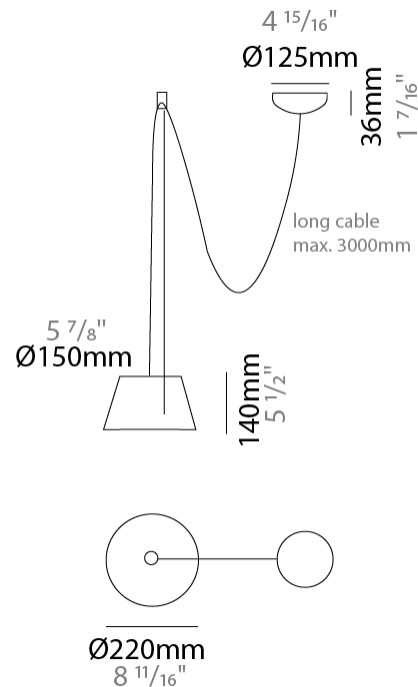

SENTO SUSPENSION

D111029-

base number Finish
Options

1. To build a product code in our configurator select the specify button on the base model # product page
2. To build a manual product code on this datasheet choose from the options listed below in blue font and add the suffix to the base model #

GENERAL

Series: Sento
Partner: Ole
Division: Design
Installation: Suspension
Product Type: Pendant
Mounting Location: Ceiling
Light Distribution: Direct

PHYSICAL

Shape: Bell
Diameter (mm): 220
Diameter (in): 8 ¹¹/₁₆
Height (mm): 140
Height (in): 5 ¹/₂
Max. Overall Height (mm): 3140
Max. Overall Height (in): 123 ⁵/₈
Weight (kg): 1.2
Weight (lbs): 2.6
Diffuser:rylic - Satin
Fixture Finish: WHI / BLK
Fixture Material: Metal
Cable Details: 2000mm Cable

ELECTRICAL

Number of Lamps: 1
Lamp Type: LED Retrofit
Lamp Shape: MR16
Bulb Included: Bulb Not Included
Max. Wattage Per Lamp (W): 7
Lamp Base: GU10
Input Voltage (V): 120

LED

OPTICAL

Adjustability: Tilting

RATINGS AND CERTIFICATIONS

Certified By: Certified for North American Standards
IP rating: IP20

PROJECT
TYPE
SPECIFIER
QUANTITY
DATE