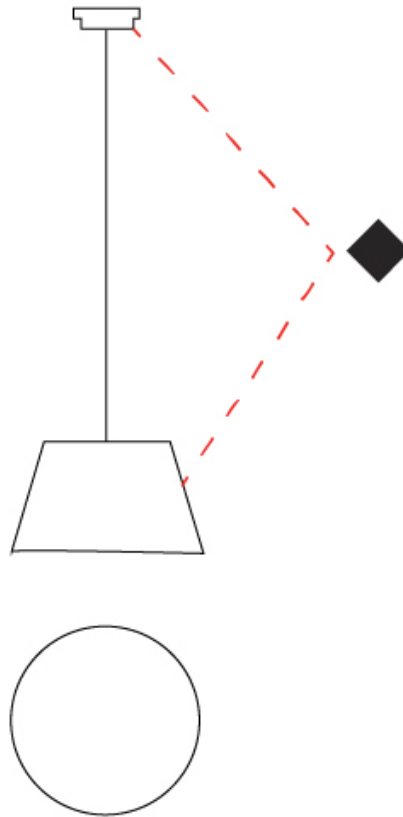

D111028-

PROJECT

TYPE

SPECIFIER

QUANTITY

DATE

D