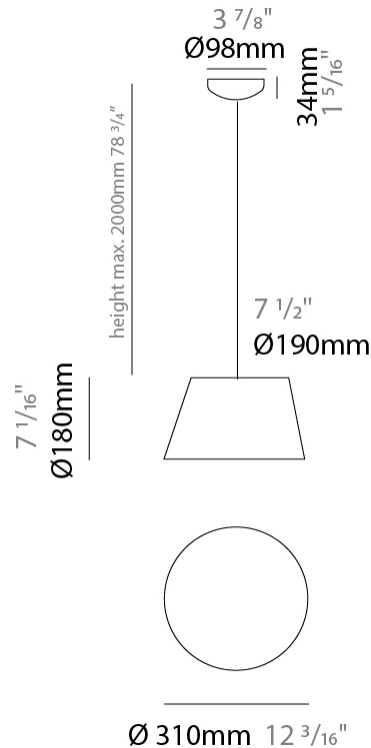

SENTO SUSPENSION

D111037-

base number Finish
Options

PROJECT
TYPE
SPECIFIER
QUANTITY
DATE

1. To build a product code in our configurator select the specify button on the base model # product page
2. To build a manual product code on this datasheet choose from the options listed below in blue font and add the suffix to the base model #

GENERAL

Series: Sento
Partner: Ole
Division: Design
Installation: Suspension
Product Type: Pendant
Mounting Location: Ceiling
Light Distribution: Direct

PHYSICAL

Shape: Bell
Diameter (mm): 310
Diameter (in): 12 ³/₁₆"
Height (mm): 180
Height (in): 7 ¹/₁₆"
Max. Overall Height (mm): 2180
Max. Overall Height (in): 85 ¹³/₁₆"
Weight (kg): 1.3
Weight (lbs): 2.9
Diffuser:rylic - Satin
[Fixture Finish: WHI / BLK / SND / OLV / TER](#)
Fixture Material: Metal
Cable Details: 2000mm Cable

ELECTRICAL

Number of Lamps: 1
Lamp Type: LED Retrofit
Lamp Shape: A19
Bulb Included: Bulb Not Included
Max. Wattage Per Lamp (W): 15
Lamp Base: E26
Input Voltage (V): 120
Upon Request: 277Vac / GU24

LED

OPTICAL

RATINGS AND CERTIFICATIONS

Certified By: Certified for North American Standards
IP rating: IP20