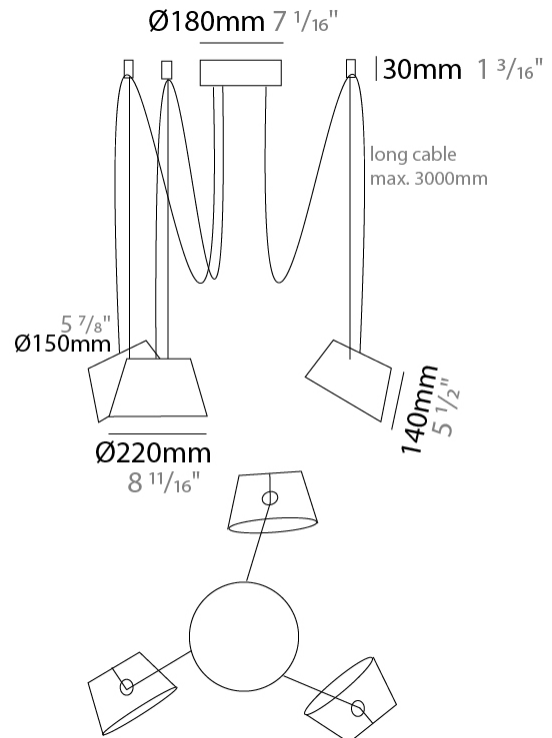

SENTO SUSPENSION

D111032-

base number   Finish
Options

PROJECT	_____
TYPE	_____
SPECIFIER	_____
QUANTITY	_____
DATE	_____

1. To build a product code in our configurator select the specify button on the base model # product page
2. To build a manual product code on this datasheet choose from the options listed below in blue font and add the suffix to the base model #

GENERAL

Series: Sento
Partner: Ole
Division: Design
Installation: Suspension
Product Type: Pendant
Mounting Location: Ceiling
Light Distribution: Direct

PHYSICAL

Shape: Bell
Diameter (mm): 220
Diameter (in): 8 ¹¹/₁₆
Height (mm): 140
Height (in): 5 ¹/₂
Max. Overall Height (mm): 3140
Max. Overall Height (in): 123 ⁵/₈
Weight (kg): 2.4
Weight (lbs): 5.3
Diffuser:rylic - Satin
Fixture Finish: WHI / BLK
Fixture Material: Metal
Cable Details: 3000mm Cable

ELECTRICAL

Number of Lamps: 3
Lamp Type: LED Retrofit
Lamp Shape: MR16
Bulb Included: Bulb Not Included
Max. Wattage Per Lamp (W): 7
Lamp Base: GU10
Input Voltage (V): 120

LED

OPTICAL

Adjustability: Tilting

RATINGS AND CERTIFICATIONS

Certified By: Certified for North American Standards
IP rating: IP20