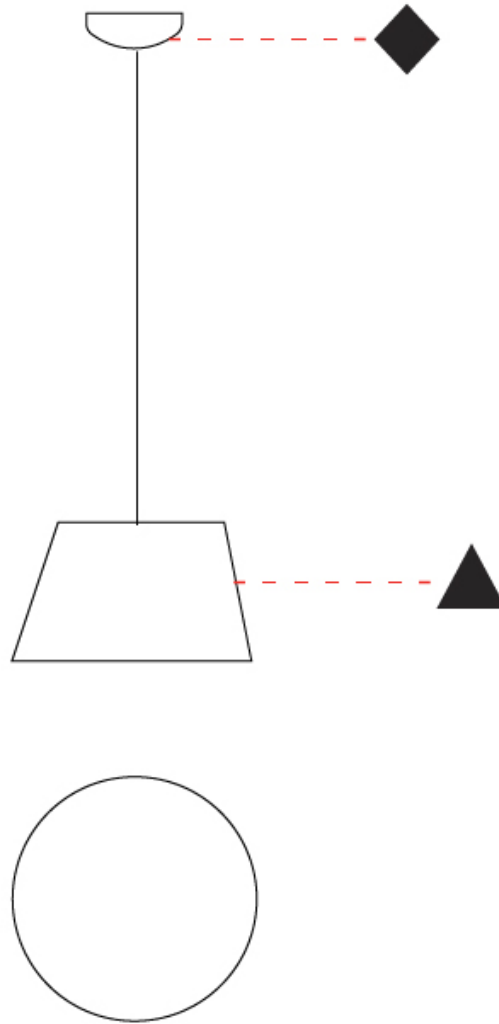

D111037-

PROJECT

TYPE

SPECIFIER

QUANTITY

DATE

D