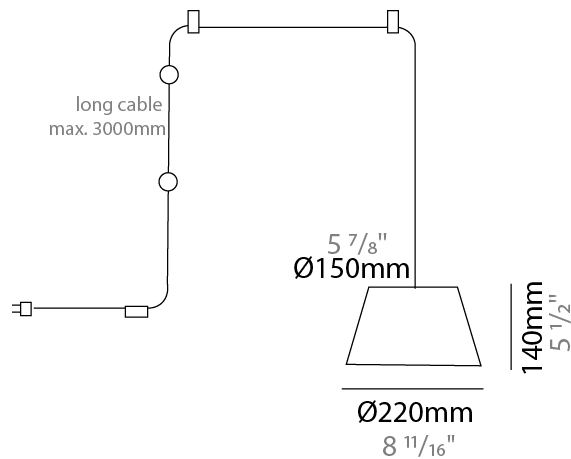

SENTO SUSPENSION

D111030-

base number _____
Finish Options _____

1. To build a product code in our configurator select the specify button on the base model # product page
2. To build a manual product code on this datasheet choose from the options listed below in blue font and add the suffix to the base model #

GENERAL

Series: Sento _____
Partner: Ole _____
Division: Design _____
Installation: Suspension _____
Product Type: Pendant _____
Mounting Location: Ceiling _____
Light Distribution: Direct _____

PHYSICAL

Shape: Bell _____
Diameter (mm): 220 _____
Diameter (in): 8 ¹¹/₁₆ _____
Height (mm): 140 _____
Height (in): 5 ¹/₂ _____
Max. Overall Height (mm): 3140 _____
Max. Overall Height (in): 123 ⁵/₈ _____
Weight (kg): 1.2 _____
Weight (lbs): 2.6 _____
Diffuser: Arylic - Satin _____
Fixture Finish: WHI / BLK / SND / OLV / TER _____
Fixture Material: Metal _____
Cable Details: 3000mm Cable _____

ELECTRICAL

Number of Lamps: 1 _____
Lamp Type: LED Retrofit _____
Lamp Shape: MR16 _____
Bulb Included: Bulb Not Included _____
Max. Wattage Per Lamp (W): 7 _____
Lamp Base: GU10 _____
Input Voltage (V): 120 _____

LED

OPTICAL

Adjustability: Fixed _____

RATINGS AND CERTIFICATIONS

Certified By: Certified for North American Standards _____
IP rating: IP20 _____