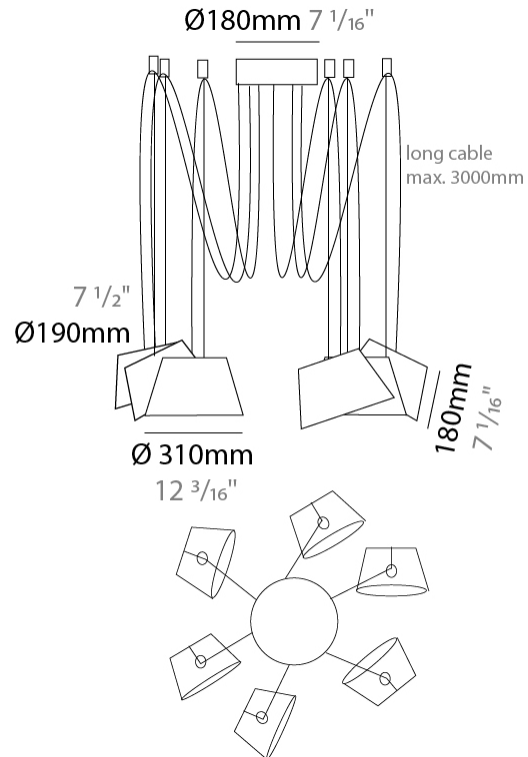

SENTO SUSPENSION

D111044-

base number   Finish
Options

1. To build a product code in our configurator select the specify button on the base model # product page
2. To build a manual product code on this datasheet choose from the options listed below in blue font and add the suffix to the base model #

GENERAL

Series: Sento _____
Partner: Ole _____
Division: Design _____
Installation: Suspension _____
Product Type: Pendant _____
Mounting Location: Ceiling _____
Light Distribution: Direct _____

PHYSICAL

Shape: Bell _____
Diameter (mm): 310 _____
Diameter (in): 12 ³/₁₆ _____
Height (mm): 180 _____
Height (in): 7 ¹/₁₆ _____
Max. Overall Height (mm): 3180 _____
Max. Overall Height (in): 125 ³/₁₆ _____
Weight (kg): 4.5 _____
Weight (lbs): 9.9 _____
Diffuser: Arylic - Satin _____
Fixture Finish: WHI / BLK _____
Fixture Material: Metal _____
Cable Details: 3000mm Cable _____

ELECTRICAL

Number of Lamps: 6 _____
Lamp Type: LED Retrofit _____
Lamp Shape: A19 _____
Bulb Included: Bulb Not Included _____
Max. Wattage Per Lamp (W): 7 _____
Lamp Base: E26 _____
Input Voltage (V): 120 _____
Upon Request: 277Vac / GU24 _____

LED

OPTICAL

Adjustability: Tilting _____

RATINGS AND CERTIFICATIONS

Certified By: Certified for North American Standards _____
IP rating: IP20 _____