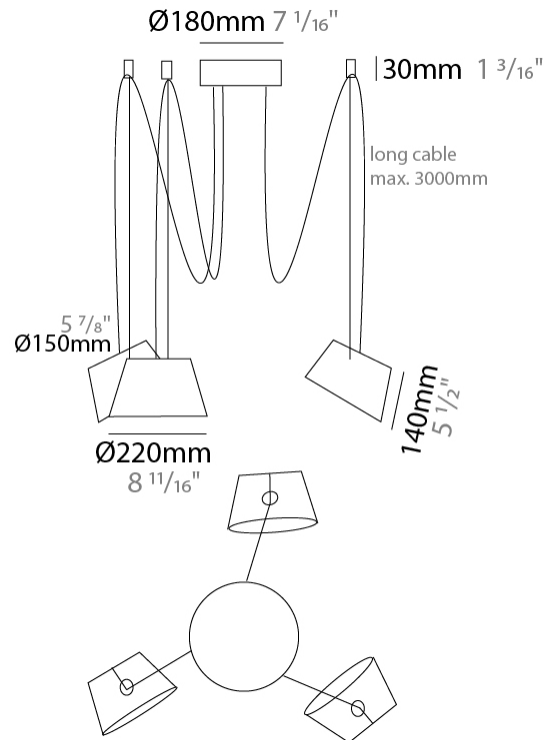

SENTO SUSPENSION

D111032-

base number _____
Finish _____
Options _____

1. To build a product code in our configurator select the specify button on the base model # product page
2. To build a manual product code on this datasheet choose from the options listed below in blue font and add the suffix to the base model #

GENERAL

Series: Sento _____
Partner: Ole _____
Division: Design _____
Installation: Suspension _____
Product Type: Pendant _____
Mounting Location: Ceiling _____
Light Distribution: Direct _____

PHYSICAL

Shape: Bell _____
Diameter (mm): 220 _____
Diameter (in): 8 ¹¹/₁₆ _____
Height (mm): 140 _____
Height (in): 5 ¹/₂ _____
Max. Overall Height (mm): 3140 _____
Max. Overall Height (in): 123 ⁵/₈ _____
Weight (kg): 2.4 _____
Weight (lbs): 5.3 _____
Diffuser:rylic - Satin _____
Fixture Finish: WHI / BLK _____
Fixture Material: Metal _____
Cable Details: 3000mm Cable _____

ELECTRICAL

Number of Lamps: 3 _____
Lamp Type: LED Retrofit _____
Lamp Shape: MR16 _____
Bulb Included: Bulb Not Included _____
Max. Wattage Per Lamp (W): 7 _____
Lamp Base: GU10 _____
Input Voltage (V): 120 _____

LED

OPTICAL

Adjustability: Tilting _____

RATINGS AND CERTIFICATIONS

Certified By: Certified for North American Standards _____
IP rating: IP20 _____