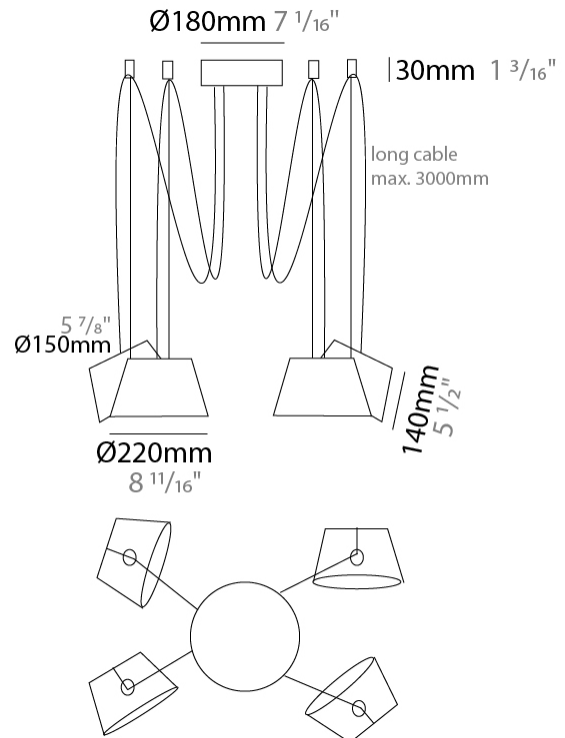

PROJECT _____
TYPE _____
SPECIFIER _____
QUANTITY _____
DATE _____

SENTO SUSPENSION

D111033-

base number _____
Finish _____
Options _____

1. To build a product code in our configurator select the specify button on the base model # product page
2. To build a manual product code on this datasheet choose from the options listed below in blue font and add the suffix to the base model #

GENERAL

Series: Sentto _____
Partner: Ole _____
Division: Design _____
Installation: Suspension _____
Product Type: Pendant _____
Mounting Location: Ceiling _____
Light Distribution: Direct _____

PHYSICAL

Shape: Bell _____
Diameter (mm): 220 _____
Diameter (in): 8 ¹¹/₁₆ _____
Height (mm): 140 _____
Height (in): 5 ¹/₂ _____
Max. Overall Height (mm): 3140 _____
Max. Overall Height (in): 123 ⁵/₈ _____
Weight (kg): 3 _____
Weight (lbs): 6.6 _____
Diffuser: Arylic - Satin _____
Fixture Finish: WHI / BLK _____
Fixture Material: Metal _____
Cable Details: 3000mm Cable _____

ELECTRICAL

Number of Lamps: 4 _____
Lamp Type: LED Retrofit _____
Lamp Shape: MR16 _____
Bulb Included: Bulb Not Included _____
Max. Wattage Per Lamp (W): 7 _____
Lamp Base: GU10 _____
Input Voltage (V): 120 _____

LED

OPTICAL

Adjustability: Tilting _____

RATINGS AND CERTIFICATIONS

Certified By: Certified for North American Standards _____
IP rating: IP20 _____