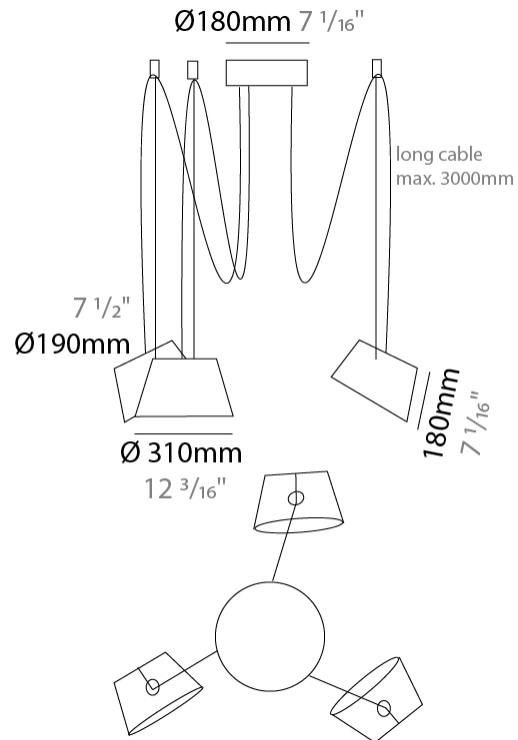

PROJECT	_____
TYPE	_____
SPECIFIER	_____
QUANTITY	_____
DATE	_____

SENTO SUSPENSION

D111041-

base number _____
Finish _____
Options _____

1. To build a product code in our configurator select the specify button on the base model # product page
2. To build a manual product code on this datasheet choose from the options listed below in blue font and add the suffix to the base model #

GENERAL

Series: Sento _____
Partner: Ole _____
Division: Design _____
Installation: Suspension _____
Product Type: Pendant _____
Mounting Location: Ceiling _____
Light Distribution: Direct _____

PHYSICAL

Shape: Bell _____
Diameter (mm): 310 _____
Diameter (in): 12 ³/₁₆ _____
Height (mm): 180 _____
Height (in): 7 ¹/₁₆ _____
Max. Overall Height (mm): 3180 _____
Max. Overall Height (in): 125 ³/₁₆ _____
Weight (kg): 2.3 _____
Weight (lbs): 5.1 _____
Diffuser: Arylic - Satin _____
Fixture Finish: WHI / BLK _____
Fixture Material: Metal _____
Cable Details: 3000mm Cable _____

ELECTRICAL

Number of Lamps: 3 _____
Lamp Type: LED Retrofit _____
Lamp Shape: A19 _____
Bulb Included: Bulb Not Included _____
Max. Wattage Per Lamp (W): 7 _____
Lamp Base: E26 _____
Input Voltage (V): 120 _____
Upon Request: 277Vac / GU24 _____

LED

OPTICAL

Adjustability: Tilting _____

RATINGS AND CERTIFICATIONS

Certified By: Certified for North American Standards _____
IP rating: IP20 _____