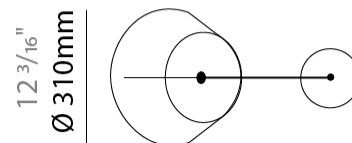

SENTO SUSPENSION

D111038-

base number Finish
Options

1. To build a product code in our configurator select the specify button on the base model # product page
2. To build a manual product code on this datasheet choose from the options listed below in blue font and add the suffix to the base model #

GENERAL

Series: Sento
Partner: Ole
Division: Design
Installation: Suspension
Product Type: Pendant
Mounting Location: Ceiling
Light Distribution: Direct

PHYSICAL

Shape: Bell
Diameter (mm): 310
Diameter (in): 12 ³/₁₆"
Height (mm): 180
Height (in): 7 ¹/₁₆"
Max. Overall Height (mm): 3180
Max. Overall Height (in): 125 ³/₁₆"
Weight (kg): 1.3
Weight (lbs): 2.9
Diffuser:rylic - Satin
Fixture Finish: WHI / BLK
Fixture Material: Metal
Cable Details: 2000mm Cable

ELECTRICAL

Number of Lamps: 1
Lamp Type: LED Retrofit
Lamp Shape: A19
Bulb Included: Bulb Not Included
Max. Wattage Per Lamp (W): 7
Lamp Base: E26
Input Voltage (V): 120
Upon Request: 277Vac / GU24

LED

OPTICAL

Adjustability: Tilting

RATINGS AND CERTIFICATIONS

Certified By: Certified for North American Standards
IP rating: IP20

PROJECT
TYPE
SPECIFIER
QUANTITY
DATE