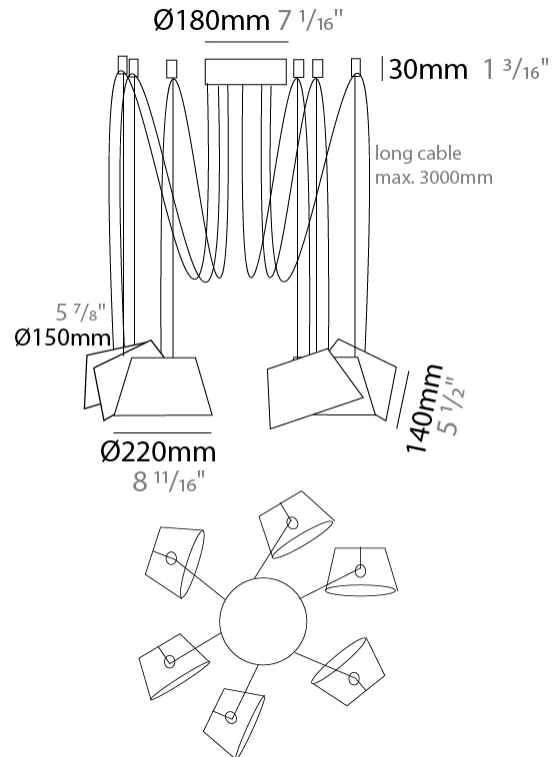

PROJECT	_____
TYPE	_____
SPECIFIER	_____
QUANTITY	_____
DATE	_____

SENTO SUSPENSION

D111035-

base number   Finish
Options

1. To build a product code in our configurator select the specify button on the base model # product page
2. To build a manual product code on this datasheet choose from the options listed below in blue font and add the suffix to the base model #

GENERAL

Series: Sento
Partner: Ole
Division: Design
Installation: Suspension
Product Type: Pendant
Mounting Location: Ceiling
Light Distribution: Direct

PHYSICAL

Shape: Bell
Diameter (mm): 220
Diameter (in): 8 11/16
Height (mm): 140
Height (in): 5 1/2
Max. Overall Height (mm): 3140
Max. Overall Height (in): 123 5/8
Weight (kg): 4.5
Weight (lbs): 9.9
Diffuser: Arylic - Satin
Fixture Finish: WHI / BLK
Fixture Material: Metal
Cable Details: 3000mm Cable

ELECTRICAL

Number of Lamps: 6
Lamp Type: LED Retrofit
Lamp Shape: MR16
Bulb Included: Bulb Not Included
Max. Wattage Per Lamp (W): 7
Lamp Base: GU10
Input Voltage (V): 120

LED

OPTICAL

Adjustability: Tilting

RATINGS AND CERTIFICATIONS

Certified By: Certified for North American Standards
IP rating: IP20