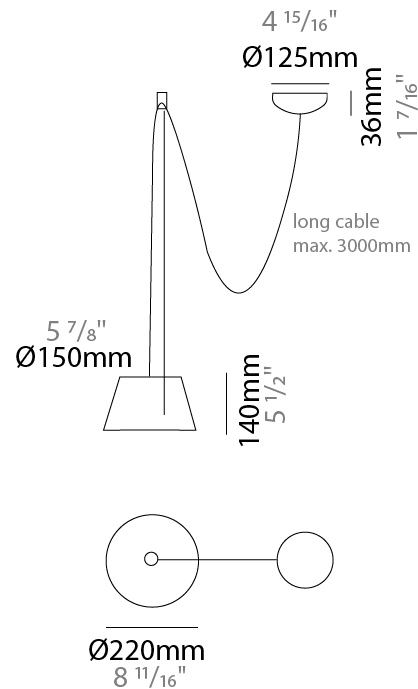

SENTO SUSPENSION

D111029-

base number Finish
Options

1. To build a product code in our configurator select the specify button on the base model # product page
2. To build a manual product code on this datasheet choose from the options listed below in blue font and add the suffix to the base model #

GENERAL

Series: Sento
Partner: Ole
Division: Design
Installation: Suspension
Product Type: Pendant
Mounting Location: Ceiling
Light Distribution: Direct

PHYSICAL

Shape: Bell
Diameter (mm): 220
Diameter (in): 8 ¹¹/₁₆
Height (mm): 140
Height (in): 5 ¹/₂
Max. Overall Height (mm): 3140
Max. Overall Height (in): 123 ⁵/₈
Weight (kg): 1.2
Weight (lbs): 2.6
Diffuser:rylic - Satin
Fixture Finish: WHI / BLK
Fixture Material: Metal
Cable Details: 2000mm Cable

ELECTRICAL

Number of Lamps: 1
Lamp Type: LED Retrofit
Lamp Shape: MR16
Bulb Included: Bulb Not Included
Max. Wattage Per Lamp (W): 7
Lamp Base: GU10
Input Voltage (V): 120

LED

OPTICAL

Adjustability: Tilting

RATINGS AND CERTIFICATIONS

Certified By: Certified for North American Standards
IP rating: IP20

PROJECT
TYPE
SPECIFIER
QUANTITY
DATE