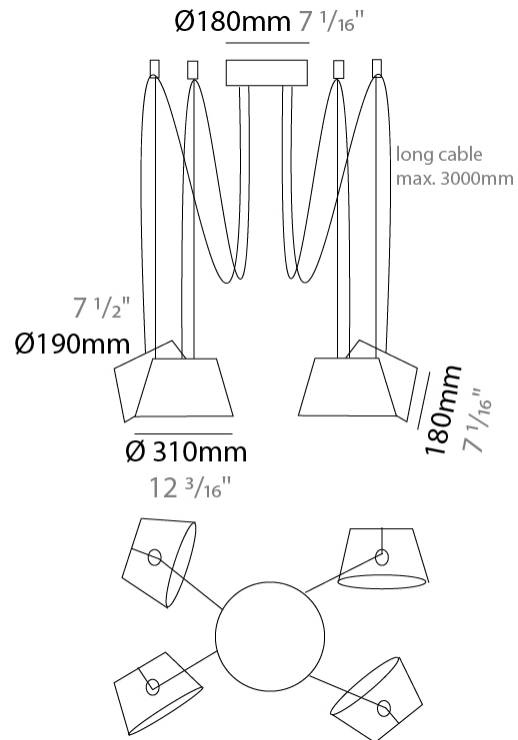

SENTO SUSPENSION

D111042-

base number _____
Finish _____
Options _____

1. To build a product code in our configurator select the specify button on the base model # product page
2. To build a manual product code on this datasheet choose from the options listed below in blue font and add the suffix to the base model #

GENERAL

Series: Sento _____
Partner: Ole _____
Division: Design _____
Installation: Suspension _____
Product Type: Pendant _____
Mounting Location: Ceiling _____
Light Distribution: Direct _____

PHYSICAL

Shape: Bell _____
Diameter (mm): 310 _____
Diameter (in): 12 ³/₁₆ _____
Height (mm): 180 _____
Height (in): 7 ¹/₁₆ _____
Max. Overall Height (mm): 3180 _____
Max. Overall Height (in): 125 ³/₁₆ _____
Weight (kg): 2.9 _____
Weight (lbs): 6.4 _____
Diffuser:rylic - Satin _____
Fixture Finish: WHI / BLK _____
Fixture Material: Metal _____
Cable Details: 3000mm Cable _____

ELECTRICAL

Number of Lamps: 4 _____
Lamp Type: LED Retrofit _____
Bulb Included: Bulb Not Included _____
Max. Wattage Per Lamp (W): 7 _____
Lamp Base: E26 _____
Input Voltage (V): 120 _____

LED

OPTICAL

Adjustability: Tilting _____

RATINGS AND CERTIFICATIONS

Certified By: Certified for North American Standards _____
IP rating: IP20 _____