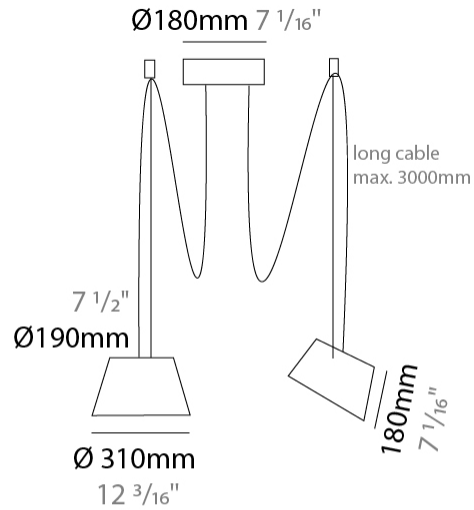

PROJECT	
TYPE	
SPECIFIER	
QUANTITY	
DATE	

SENTO SUSPENSION

D111040-

base number Finish
Options

1. To build a product code in our configurator select the specify button on the base model # product page
2. To build a manual product code on this datasheet choose from the options listed below in blue font and add the suffix to the base model #

GENERAL

Series: Sento
Partner: Ole
Division: Design
Installation: Suspension
Product Type: Pendant
Mounting Location: Ceiling
Light Distribution: Direct

PHYSICAL

Shape: Bell
Diameter (mm): 310
Diameter (in): 12 ³/₁₆"
Height (mm): 180
Height (in): 7 ¹/₁₆"
Max. Overall Height (mm): 3180
Max. Overall Height (in): 125 ³/₁₆"
Weight (kg): 1.8
Weight (lbs): 4
Diffuser: Arylic - Satin
Fixture Finish: WHI / BLK
Fixture Material: Metal
Cable Details: 3000mm Cable

ELECTRICAL

Number of Lamps: 2
Lamp Type: LED Retrofit
Lamp Shape: A19
Bulb Included: Bulb Not Included
Max. Wattage Per Lamp (W): 7
Lamp Base: E26
Input Voltage (V): 120
Upon Request: 277Vac / GU24

LED

OPTICAL

Adjustability: Tilting

RATINGS AND CERTIFICATIONS

Certified By: Certified for North American Standards
IP rating: IP20