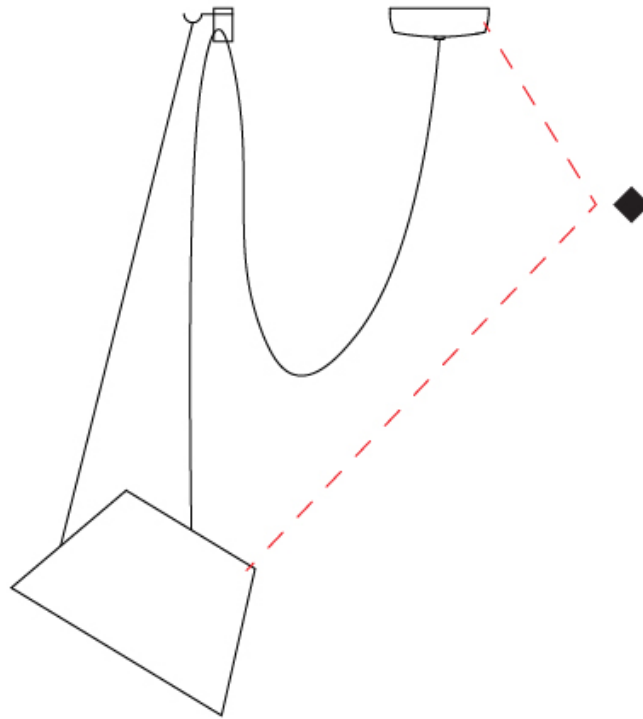

LED

OPTICAL

Adjustability: Tilting _____

RATINGS AND CERTIFICATIONS

Certified By: Certified for North American Standards _____
 IP rating: IP20 _____

D111038-

PROJECT	_____
TYPE	_____
SPECIFIER	_____
QUANTITY	_____
DATE	_____