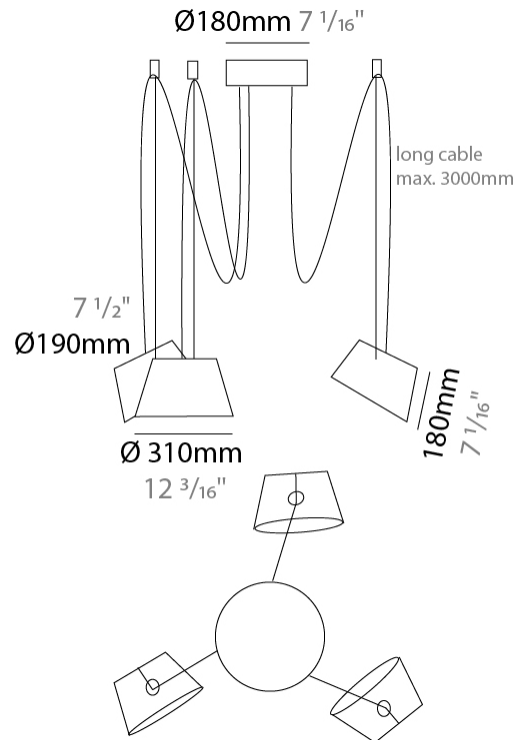

SENTO SUSPENSION

D111041-

base number _____
Finish _____
Options _____

1. To build a product code in our configurator select the specify button on the base model # product page
2. To build a manual product code on this datasheet choose from the options listed below in blue font and add the suffix to the base model #

GENERAL

Series: Sento _____
Brand: Ole _____
Division: Design _____
Mounting Type: Suspension _____
Mounting Location: Ceiling _____
Subcategory: Pendant _____

PHYSICAL

Shape: Bell _____
Diameter (mm): 310 _____
Diameter (in): 12 ³/₁₆ _____
Height (mm): 180 _____
Height (in): 7 ¹/₁₆ _____
Max. Overall Height (mm): 3180 _____
Max. Overall Height (in): 125 ³/₁₆ _____
Light Distribution: Direct _____
Weight (kg): 2.3 _____
Weight (lbs): 5.1 _____
Diffuser: Arylic - Satin _____
Fixture Finish: [WHI / MBK / MWH](#) _____
Fixture Material: Metal _____
Cable Details: 3000mm Cable _____

ELECTRICAL

Number of Lamps: 3 _____
Lamp Type: LED Retrofit _____
Lamp Shape: A19 _____
Bulb Included: Bulb Not Included _____
Max. Wattage Per Lamp (W): 7 _____
Lamp Base: E26 _____
Input Voltage (V): 120 _____
Upon Request: 277Vac / GU24 _____

LED

OPTICAL

Adjustability: Tilting _____

RATINGS AND CERTIFICATIONS

Certified By: Certified for North American Standards _____
IP rating: IP20 _____