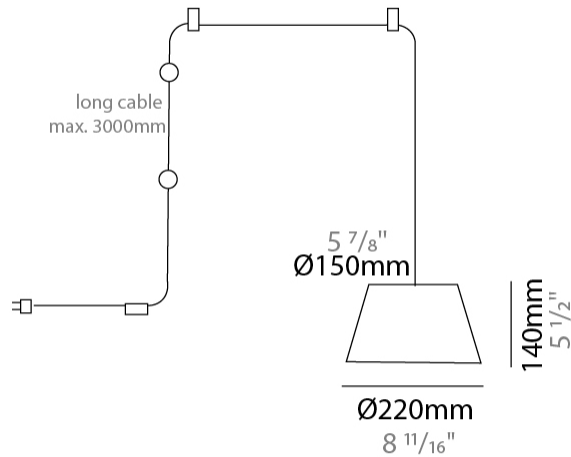

PROJECT	_____
TYPE	_____
SPECIFIER	_____
QUANTITY	_____
DATE	_____

SENTO SUSPENSION

D111030-

base number   Finish (Triangle)

1. To build a product code in our configurator select the specify button on the base model # product page
2. To build a manual product code on this datasheet choose from the options listed below in blue font and add the suffix to the base model #

GENERAL

Series: Sento _____
Brand: Ole _____
Division: Design _____
Mounting Type: Suspension _____
Mounting Location: Ceiling _____
Subcategory: Pendant _____

PHYSICAL

Shape: Bell _____
Diameter (mm): 220 _____
Diameter (in): 8 ¹¹/₁₆ _____
Height (mm): 140 _____
Height (in): 5 ¹/₂ _____
Max. Overall Height (mm): 3140 _____
Max. Overall Height (in): 123 ⁵/₈ _____
Light Distribution: Direct _____
Weight (kg): 1.2 _____
Weight (lbs): 2.6 _____
Diffuser: Arylic - Satin _____
[Fixture Finish: WHI / MBK / BEI / MSA / OGR / MWH](#) _____
Fixture Material: Metal _____
Cable Details: 3000mm Cable _____

ELECTRICAL

Number of Lamps: 1 _____
Lamp Type: LED Retrofit _____
Lamp Shape: MR16 _____
Bulb Included: Bulb Not Included _____
Max. Wattage Per Lamp (W): 7 _____
Lamp Base: GU10 _____
Input Voltage (V): 120 _____

LED

OPTICAL

Adjustability: Fixed _____

RATINGS AND CERTIFICATIONS

Certified By: Certified for North American Standards _____
IP rating: IP20 _____