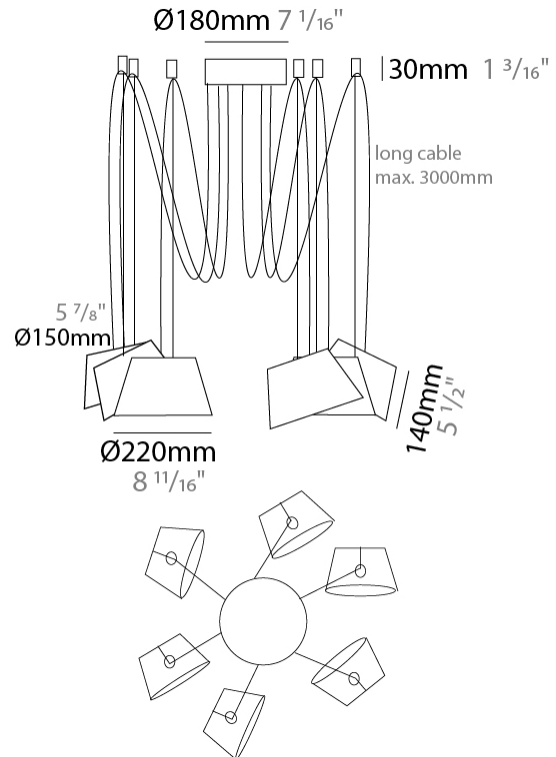

SENTO SUSPENSION

D111035-

base number _____
Finish _____
Options _____

1. To build a product code in our configurator select the specify button on the base model # product page
2. To build a manual product code on this datasheet choose from the options listed below in blue font and add the suffix to the base model #

GENERAL

Series: Sento _____
Brand: Ole _____
Division: Design _____
Mounting Type: Suspension _____
Mounting Location: Ceiling _____
Subcategory: Pendant _____

PHYSICAL

Shape: Bell _____
Diameter (mm): 220 _____
Diameter (in): 8 11/16 _____
Height (mm): 140 _____
Height (in): 5 1/2 _____
Max. Overall Height (mm): 3140 _____
Max. Overall Height (in): 123 5/8 _____
Light Distribution: Direct _____
Weight (kg): 4.5 _____
Weight (lbs): 9.9 _____
Diffuser:rylic - Satin _____
Fixture Finish: WHi / MBK / MWH _____
Fixture Material: Metal _____
Cable Details: 3000mm Cable _____

ELECTRICAL

Number of Lamps: 6 _____
Lamp Type: LED Retrofit _____
Lamp Shape: MR16 _____
Bulb Included: Bulb Not Included _____
Max. Wattage Per Lamp (W): 7 _____
Lamp Base: GU10 _____
Input Voltage (V): 120 _____

LED

OPTICAL

Adjustability: Tilting _____

RATINGS AND CERTIFICATIONS

Certified By: Certified for North American Standards _____
IP rating: IP20 _____