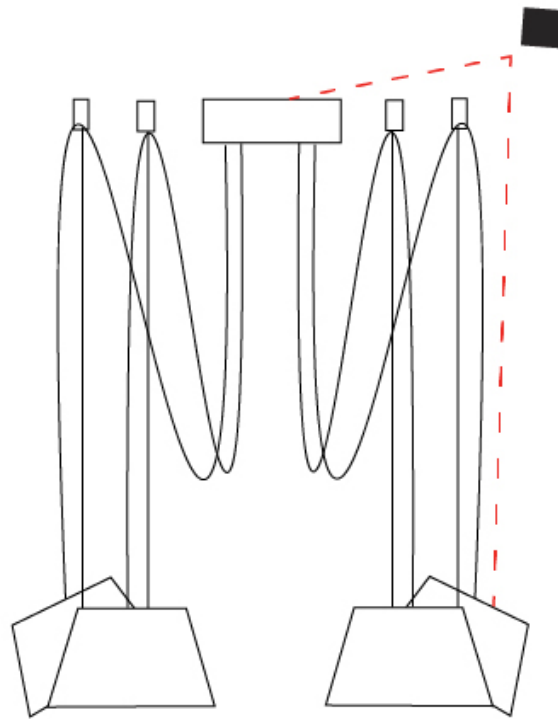

D111033-

PROJECT

TYPE

SPECIFIER

QUANTITY

DATE

D