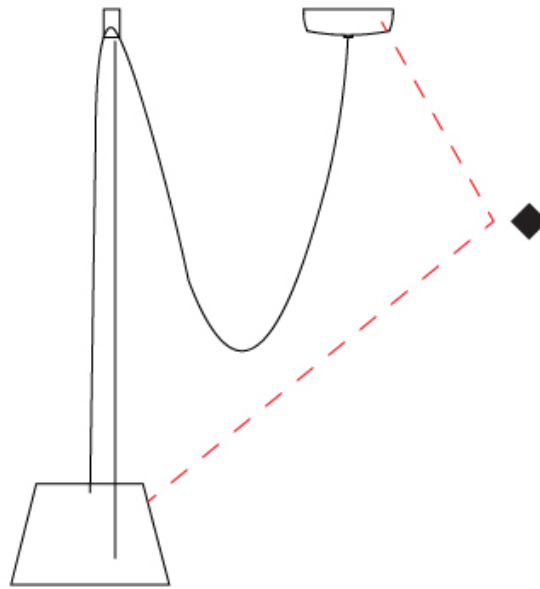

D111029-

PROJECT
TYPE
SPECIFIER
QUANTITY
DATE

D