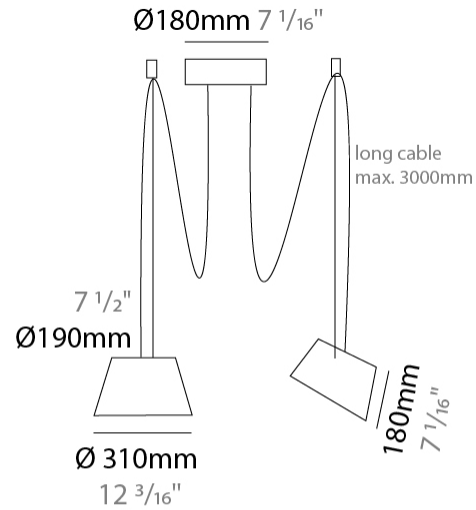

PROJECT _____
TYPE _____
SPECIFIER _____
QUANTITY _____
DATE _____

SENTO SUSPENSION

D111040-

base number   Finish
Options

1. To build a product code in our configurator select the specify button on the base model # product page
2. To build a manual product code on this datasheet choose from the options listed below in blue font and add the suffix to the base model #

GENERAL

Series: Sento _____
Brand: Ole _____
Division: Design _____
Mounting Type: Suspension _____
Mounting Location: Ceiling _____
Subcategory: Pendant _____

PHYSICAL

Shape: Bell _____
Diameter (mm): 310 _____
Diameter (in): 12 ³/₁₆ _____
Height (mm): 180 _____
Height (in): 7 ¹/₁₆ _____
Max. Overall Height (mm): 3180 _____
Max. Overall Height (in): 125 ³/₁₆ _____
Light Distribution: Direct _____
Weight (kg): 1.8 _____
Weight (lbs): 4 _____
Diffuser:rylic - Satin _____
Fixture Finish: [WHI / MBK / MWH](#) _____
Fixture Material: Metal _____
Cable Details: 3000mm Cable _____

ELECTRICAL

Number of Lamps: 2 _____
Lamp Type: LED Retrofit _____
Lamp Shape: A19 _____
Bulb Included: Bulb Not Included _____
Max. Wattage Per Lamp (W): 7 _____
Lamp Base: E26 _____
Input Voltage (V): 120 _____
Upon Request: 277Vac / GU24 _____

LED

OPTICAL

Adjustability: Tilting _____

RATINGS AND CERTIFICATIONS

Certified By: Certified for North American Standards _____
IP rating: IP20 _____