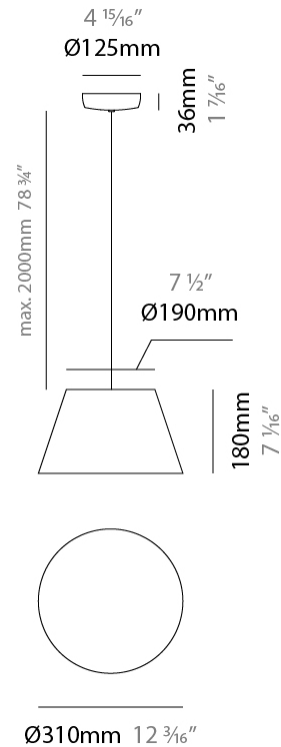

SENTO SUSPENSION

D111037-

base number   Finish
(Triangle)

1. To build a product code in our configurator select the specify button on the base model # product page
2. To build a manual product code on this datasheet choose from the options listed below in blue font and add the suffix to the base model #

GENERAL

Series: Sento
Brand: Ole
Division: Design
Mounting Type: Suspension
Mounting Location: Ceiling
Subcategory: Pendant

PHYSICAL

Shape: Bell
Diameter (mm): 310
Diameter (in): 12 3/16
Height (mm): 180
Height (in): 7 1/16
Max. Overall Height (mm): 2180
Max. Overall Height (in): 85 13/16
Light Distribution: Direct
Weight (kg): 1.3
Weight (lbs): 2.9
Diffuser: Arylic - Satin
Fixture Finish: WHI / MBK / BEI / MSA / OGR / MWH
Fixture Material: Metal
Cable Details: 2000mm Cable

ELECTRICAL

Number of Lamps: 1
Lamp Type: LED Retrofit
Lamp Shape: A19
Bulb Included: Bulb Not Included
Max. Wattage Per Lamp (W): 15
Lamp Base: E26
Input Voltage (V): 120
Upon Request: 277Vac / GU24

LED

OPTICAL

RATINGS AND CERTIFICATIONS

Certified By: Certified for North American Standards
IP rating: IP20

PROJECT	_____
TYPE	_____
SPECIFIER	_____
QUANTITY	_____
DATE	_____