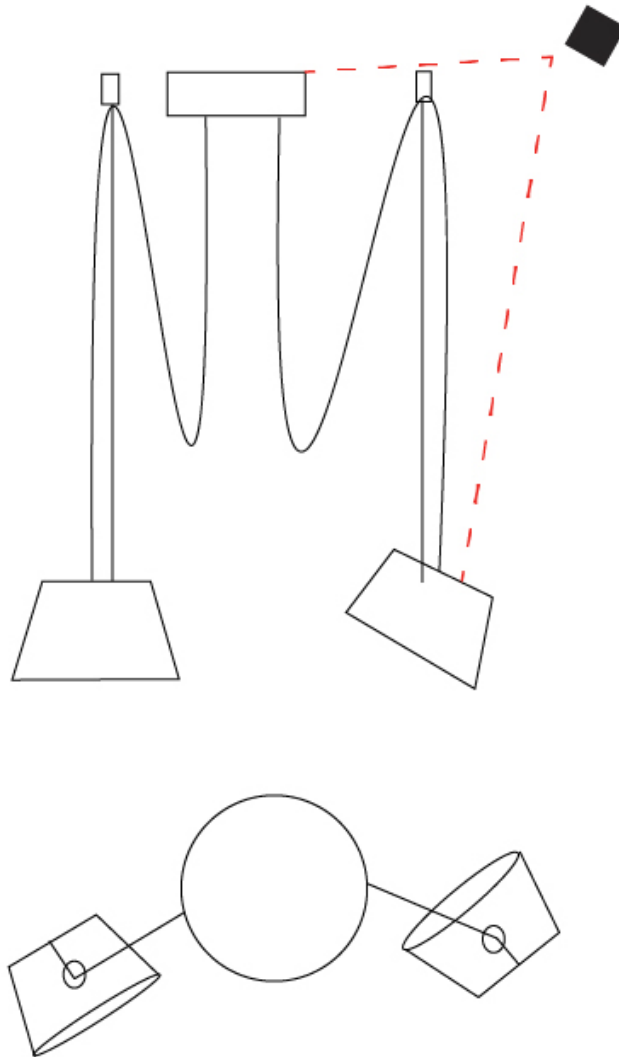

D111040-

PROJECT	_____
TYPE	_____
SPECIFIER	_____
QUANTITY	_____
DATE	_____

D