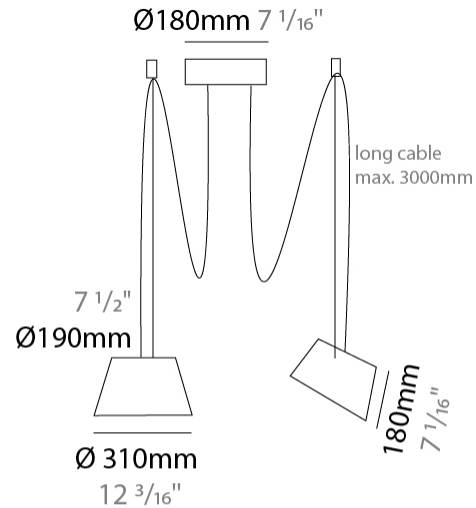

SENTO SUSPENSION

D111040-

base number Finish
Options

PROJECT	_____
TYPE	_____
SPECIFIER	_____
QUANTITY	_____
DATE	_____

1. To build a product code in our configurator select the specify button on the base model # product page
2. To build a manual product code on this datasheet choose from the options listed below in blue font and add the suffix to the base model #

GENERAL

Series: Sento
Partner: Ole
Division: Design
Installation: Suspension
Product Type: Pendant
Mounting Location: Ceiling
Light Distribution: Direct

PHYSICAL

Shape: Bell
Diameter (mm): 310
Diameter (in): 12 ³/₁₆"
Height (mm): 180
Height (in): 7 ¹/₁₆"
Max. Overall Height (mm): 3180
Max. Overall Height (in): 125 ³/₁₆"
Weight (kg): 1.8
Weight (lbs): 4
Diffuser: Arylic - Satin
Fixture Finish: WHI / BLK
Fixture Material: Metal
Cable Details: 3000mm Cable

ELECTRICAL

Number of Lamps: 2
Lamp Type: LED Retrofit
Lamp Shape: A19
Bulb Included: Bulb Not Included
Max. Wattage Per Lamp (W): 7
Lamp Base: E26
Input Voltage (V): 120
Upon Request: 277Vac / GU24

LED

OPTICAL

Adjustability: Tilting

RATINGS AND CERTIFICATIONS

Certified By: Certified for North American Standards
IP rating: IP20