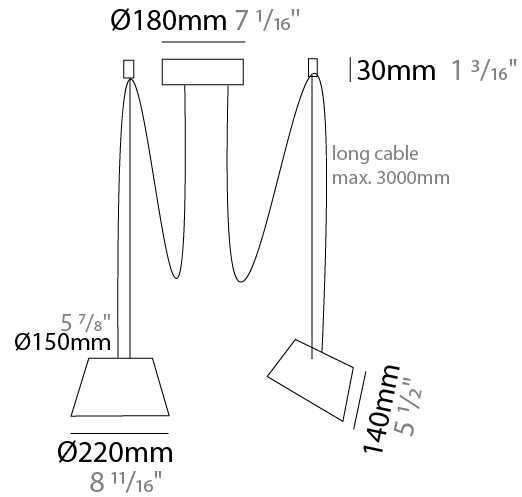

SENTO SUSPENSION

D111031-

base number Finish
Options

PROJECT	_____
TYPE	_____
SPECIFIER	_____
QUANTITY	_____
DATE	_____

1. To build a product code in our configurator select the specify button on the base model # product page
2. To build a manual product code on this datasheet choose from the options listed below in blue font and add the suffix to the base model #

GENERAL

Series: Sento
Partner: Ole
Division: Design
Installation: Suspension
Product Type: Pendant
Mounting Location: Ceiling
Light Distribution: Direct

PHYSICAL

Shape: Bell
Diameter (mm): 220
Diameter (in): 8 ¹¹/₁₆
Height (mm): 140
Height (in): 5 ¹/₂
Max. Overall Height (mm): 3140
Max. Overall Height (in): 123 ⁵/₈
Weight (kg): 1.8
Weight (lbs): 3.6
Diffuser: Arylic - Satin
Fixture Finish: WHI / BLK
Fixture Material: Metal
Cable Details: 3000mm Cable

ELECTRICAL

Number of Lamps: 2
Lamp Type: LED Retrofit
Lamp Shape: MR16
Bulb Included: Bulb Not Included
Max. Wattage Per Lamp (W): 7
Lamp Base: GU10
Input Voltage (V): 120

LED

OPTICAL

Adjustability: Tilting

RATINGS AND CERTIFICATIONS

Certified By: Certified for North American Standards
IP rating: IP20