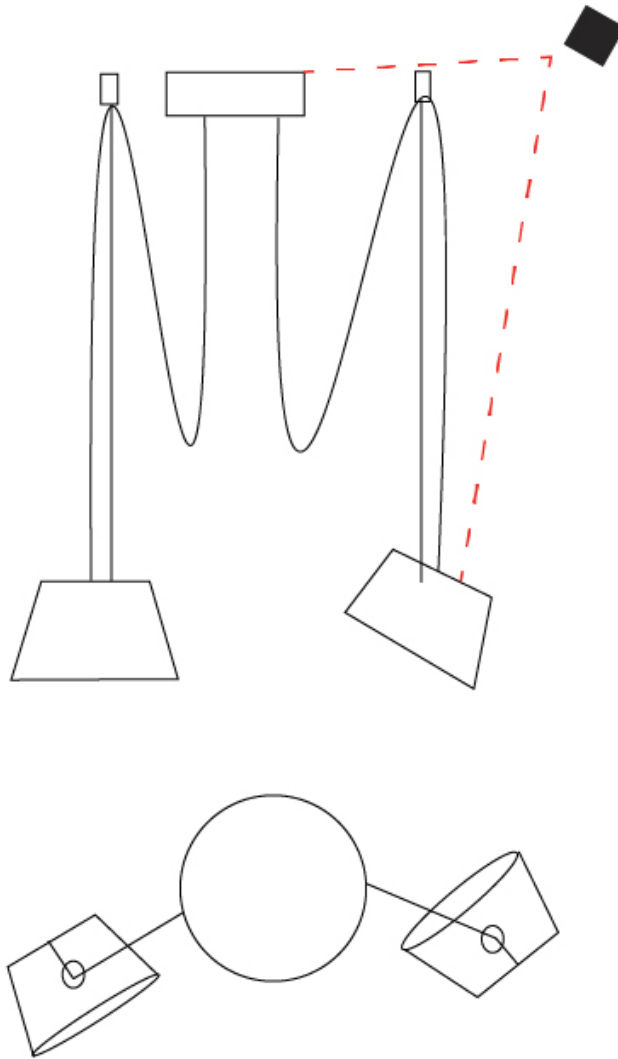

D111031-

PROJECT	_____
TYPE	_____
SPECIFIER	_____
QUANTITY	_____
DATE	_____

D