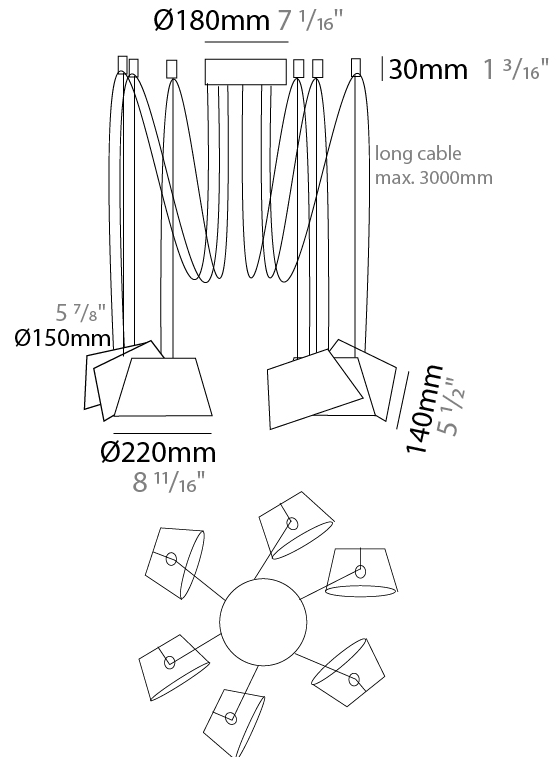

SENTO SUSPENSION

D111035-

base number _____
Finish Options _____

1. To build a product code in our configurator select the specify button on the base model # product page
2. To build a manual product code on this datasheet choose from the options listed below in blue font and add the suffix to the base model #

GENERAL

Series: Sento _____
Partner: Ole _____
Division: Design _____
Installation: Suspension _____
Product Type: Pendant _____
Mounting Location: Ceiling _____
Light Distribution: Direct _____

PHYSICAL

Shape: Bell _____
Diameter (mm): 220 _____
Diameter (in): 8 ¹¹/₁₆ _____
Height (mm): 140 _____
Height (in): 5 ¹/₂ _____
Max. Overall Height (mm): 3140 _____
Max. Overall Height (in): 123 ⁵/₈ _____
Weight (kg): 4.5 _____
Weight (lbs): 9.9 _____
Diffuser: Arylic - Satin _____
Fixture Finish: WHI / BLK _____
Fixture Material: Metal _____
Cable Details: 3000mm Cable _____

ELECTRICAL

Number of Lamps: 6 _____
Lamp Type: LED Retrofit _____
Lamp Shape: MR16 _____
Bulb Included: Bulb Not Included _____
Max. Wattage Per Lamp (W): 7 _____
Lamp Base: GU10 _____
Input Voltage (V): 120 _____

LED

OPTICAL

Adjustability: Tilting _____

RATINGS AND CERTIFICATIONS

Certified By: Certified for North American Standards _____
IP rating: IP20 _____