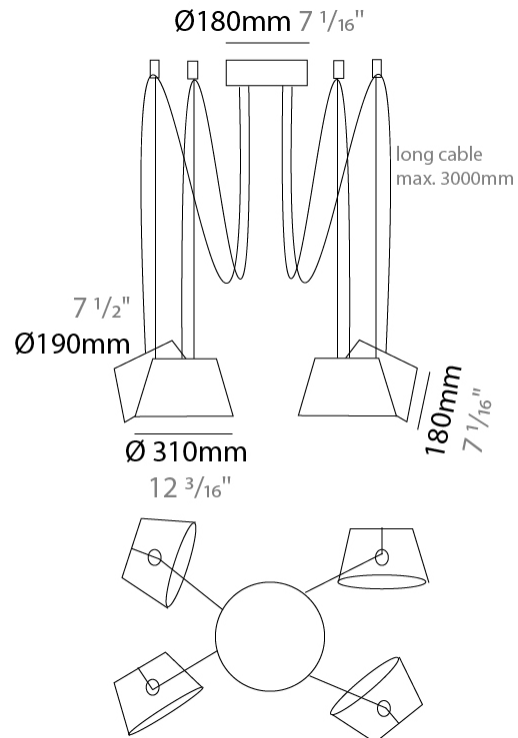

SENTO SUSPENSION

D111042-

base number   Finish
Options

PROJECT _____
TYPE _____
SPECIFIER _____
QUANTITY _____
DATE _____

1. To build a product code in our configurator select the specify button on the base model # product page
2. To build a manual product code on this datasheet choose from the options listed below in blue font and add the suffix to the base model #

GENERAL

Series: Sento
Partner: Ole
Division: Design
Installation: Suspension
Product Type: Pendant
Mounting Location: Ceiling
Light Distribution: Direct

PHYSICAL

Shape: Bell
Diameter (mm): 310
Diameter (in): 12 3/16
Height (mm): 180
Height (in): 7 1/16
Max. Overall Height (mm): 3180
Max. Overall Height (in): 125 3/16
Weight (kg): 2.9
Weight (lbs): 6.4
Diffuser: Arylic - Satin
Fixture Finish: WHI / BLK
Fixture Material: Metal
Cable Details: 3000mm Cable

ELECTRICAL

Number of Lamps: 4
Lamp Type: LED Retrofit
Bulb Included: Bulb Not Included
Max. Wattage Per Lamp (W): 7
Lamp Base: E26
Input Voltage (V): 120

LED

OPTICAL

Adjustability: Tilting

RATINGS AND CERTIFICATIONS

Certified By: Certified for North American Standards
IP rating: IP20