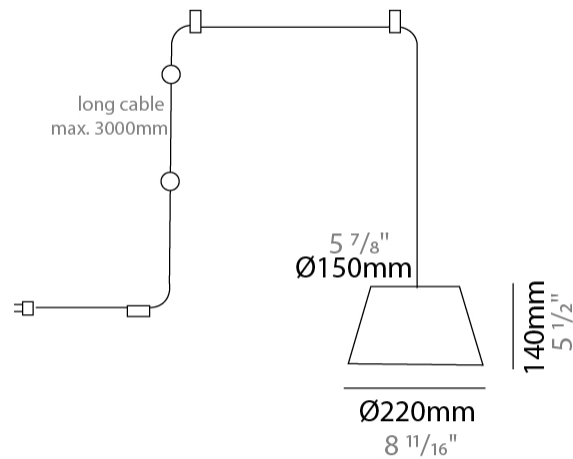

PROJECT _____
TYPE _____
SPECIFIER _____
QUANTITY _____
DATE _____

SENTO SUSPENSION

D111030-

base number _____
Finish _____
Options _____

1. To build a product code in our configurator select the specify button on the base model # product page
2. To build a manual product code on this datasheet choose from the options listed below in blue font and add the suffix to the base model #

GENERAL

Series: Sento _____
Partner: Ole _____
Division: Design _____
Installation: Suspension _____
Product Type: Pendant _____
Mounting Location: Ceiling _____
Light Distribution: Direct _____

PHYSICAL

Shape: Bell _____
Diameter (mm): 220 _____
Diameter (in): 8 ¹¹/₁₆ _____
Height (mm): 140 _____
Height (in): 5 ¹/₂ _____
Max. Overall Height (mm): 3140 _____
Max. Overall Height (in): 123 ⁵/₈ _____
Weight (kg): 1.2 _____
Weight (lbs): 2.6 _____
Diffuser:rylic - Satin _____
Fixture Finish: WHI / BLK / SND / OLV / TER _____
Fixture Material: Metal _____
Cable Details: 3000mm Cable _____

ELECTRICAL

Number of Lamps: 1 _____
Lamp Type: LED Retrofit _____
Lamp Shape: MR16 _____
Bulb Included: Bulb Not Included _____
Max. Wattage Per Lamp (W): 7 _____
Lamp Base: GU10 _____
Input Voltage (V): 120 _____

LED

OPTICAL

Adjustability: Fixed _____

RATINGS AND CERTIFICATIONS

Certified By: Certified for North American Standards _____
IP rating: IP20 _____