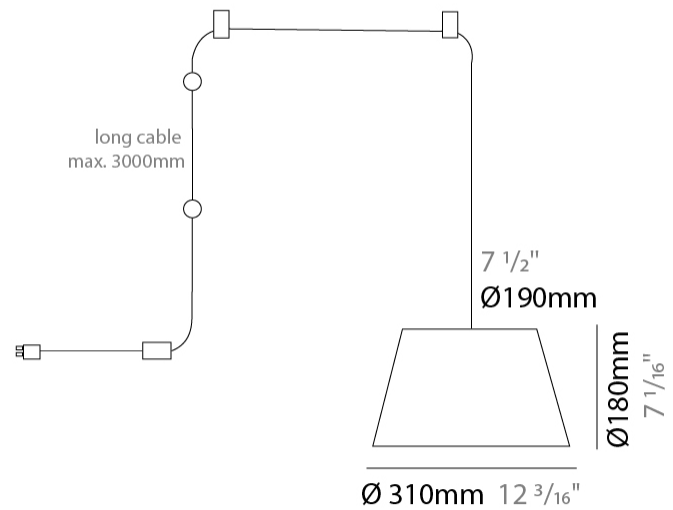

PROJECT	_____
TYPE	_____
SPECIFIER	_____
QUANTITY	_____
DATE	_____

SENTO SUSPENSION

D111039-

base number   Finish
Options

1. To build a product code in our configurator select the specify button on the base model # product page
2. To build a manual product code on this datasheet choose from the options listed below in blue font and add the suffix to the base model #

GENERAL

Series: Sento
Partner: Ole
Division: Design
Installation: Suspension
Product Type: Pendant
Mounting Location: Ceiling
Light Distribution: Direct

PHYSICAL

Shape: Bell
Diameter (mm): 310
Diameter (in): 12 3/16
Height (mm): 180
Height (in): 7 1/16
Max. Overall Height (mm): 3180
Max. Overall Height (in): 125 3/16
Weight (kg): 1.3
Weight (lbs): 2.9
Diffuser: Arylic - Satin
Fixture Finish: WHI / BLK / SND / OLV / TER
Fixture Material: Metal
Cable Details: 3000mm Cable

ELECTRICAL

Number of Lamps: 1
Lamp Type: LED Retrofit
Lamp Shape: A19
Bulb Included: Bulb Not Included
Max. Wattage Per Lamp (W): 7
Lamp Base: E26
Input Voltage (V): 120
Upon Request: 277Vac / GU24

LED

OPTICAL

Adjustability: Fixed

RATINGS AND CERTIFICATIONS

Certified By: Certified for North American Standards
IP rating: IP20