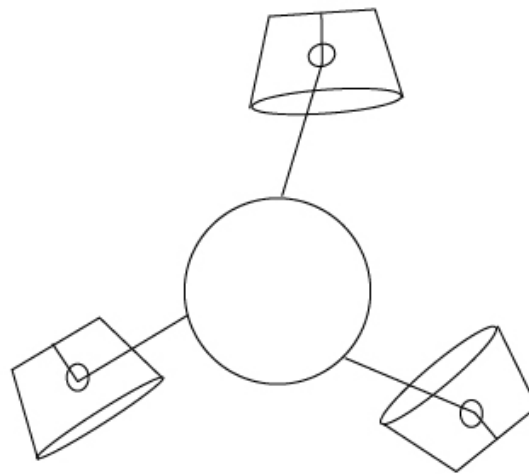

D111032-

PROJECT _____

TYPE _____

SPECIFIER _____

QUANTITY _____

DATE _____

D