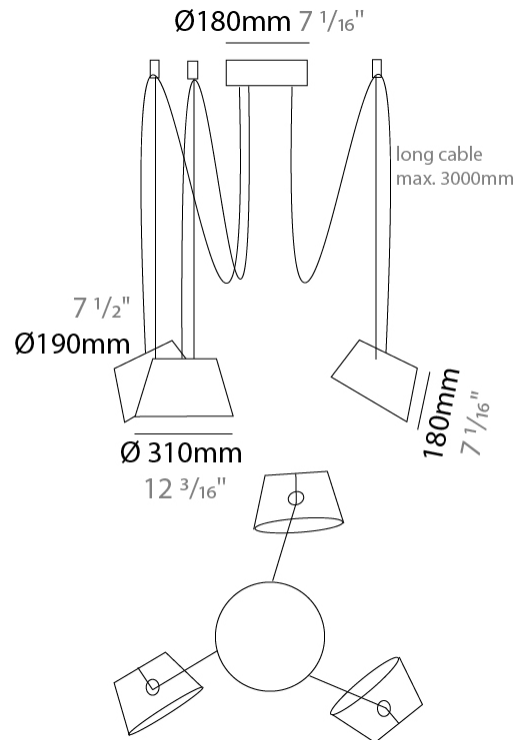

PROJECT _____
TYPE _____
SPECIFIER _____
QUANTITY _____
DATE _____

SENTO SUSPENSION

D111041-

base number   Finish
Options

1. To build a product code in our configurator select the specify button on the base model # product page
2. To build a manual product code on this datasheet choose from the options listed below in blue font and add the suffix to the base model #

GENERAL

Series: Sento _____
Brand: Ole _____
Division: Design _____
Mounting Type: Suspension _____
Mounting Location: Ceiling _____
Subcategory: Pendant _____

PHYSICAL

Shape: Bell _____
Diameter (mm): 310 _____
Diameter (in): 12 ³/₁₆ _____
Height (mm): 180 _____
Height (in): 7 ¹/₁₆ _____
Max. Overall Height (mm): 3180 _____
Max. Overall Height (in): 125 ³/₁₆ _____
Light Distribution: Direct _____
Weight (kg): 2.3 _____
Weight (lbs): 5.1 _____
Diffuser: Arylic - Satin _____
Fixture Finish: [WHI / MBK / MWH](#) _____
Fixture Material: Metal _____
Cable Details: 3000mm Cable _____

ELECTRICAL

Number of Lamps: 3 _____
Lamp Type: LED Retrofit _____
Lamp Shape: A19 _____
Bulb Included: Bulb Not Included _____
Max. Wattage Per Lamp (W): 7 _____
Lamp Base: E26 _____
Input Voltage (V): 120 _____
Upon Request: 277Vac / GU24 _____

LED

OPTICAL

Adjustability: Tilting _____

RATINGS AND CERTIFICATIONS

Certified By: Certified for North American Standards _____
IP rating: IP20 _____