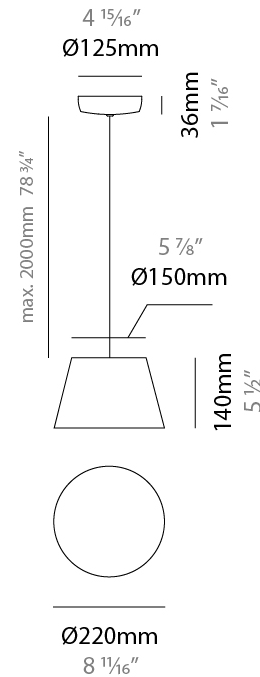

SENTO SUSPENSION

D111028-

base number
Finish
(Triangle)

1. To build a product code in our configurator select the specify button on the base model # product page
2. To build a manual product code on this datasheet choose from the options listed below in blue font and add the suffix to the base model #

GENERAL

Series: Sento
Brand: Ole
Division: Design
Mounting Type: Suspension
Mounting Location: Ceiling
Subcategory: Pendant

PHYSICAL

Shape: Bell
Diameter (mm): 220
Diameter (in): 8 11/16
Height (mm): 140
Height (in): 5 1/2
Max. Overall Height (mm): 2140
Max. Overall Height (in): 84 1/4
Light Distribution: Direct
Weight (kg): 1.2
Weight (lbs): 2.6
Diffuser: Arylic - Satin
[Fixture Finish: WHI / MBK / BEI / MSA / OGR / MWH](#)
Fixture Material: Metal
Cable Details: 2000mm Cable

ELECTRICAL

Number of Lamps: 1
Lamp Type: LED Retrofit
Lamp Shape: MR16
Bulb Included: Bulb Not Included
Max. Wattage Per Lamp (W): 7
Lamp Base: GU10
Input Voltage (V): 120

LED

OPTICAL

RATINGS AND CERTIFICATIONS

Certified By: Certified for North American Standards
IP rating: IP20

PROJECT	_____
TYPE	_____
SPECIFIER	_____
QUANTITY	_____
DATE	_____