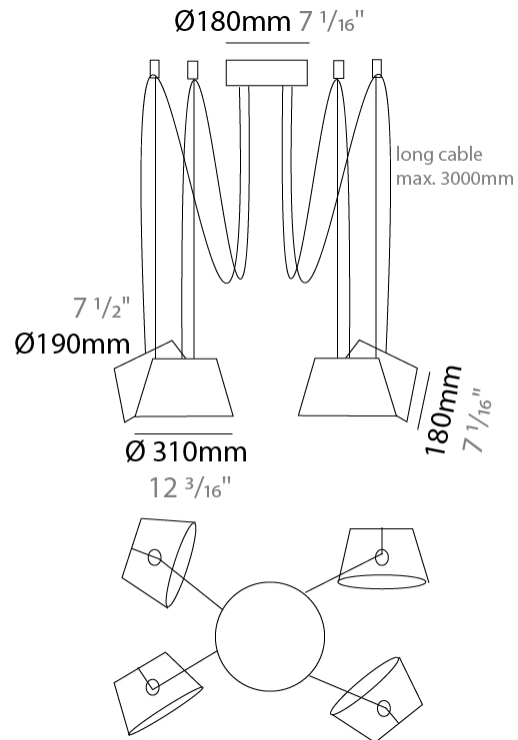

SENTO SUSPENSION

D111042-

base number _____
Finish _____
Options _____

1. To build a product code in our configurator select the specify button on the base model # product page
2. To build a manual product code on this datasheet choose from the options listed below in blue font and add the suffix to the base model #

GENERAL

Series: Sento _____
Brand: Ole _____
Division: Design _____
Mounting Type: Suspension _____
Mounting Location: Ceiling _____
Subcategory: Pendant _____

PHYSICAL

Shape: Bell _____
Diameter (mm): 310 _____
Diameter (in): 12 ³/₁₆ _____
Height (mm): 180 _____
Height (in): 7 ¹/₁₆ _____
Max. Overall Height (mm): 3180 _____
Max. Overall Height (in): 125 ³/₁₆ _____
Light Distribution: Direct _____
Weight (kg): 2.9 _____
Weight (lbs): 6.4 _____
Diffuser: Arylic - Satin _____
Fixture Finish: [WHi / MBK / MWH](#) _____
Fixture Material: Metal _____
Cable Details: 3000mm Cable _____

ELECTRICAL

Number of Lamps: 4 _____
Lamp Type: LED Retrofit _____
Bulb Included: Bulb Not Included _____
Max. Wattage Per Lamp (W): 7 _____
Lamp Base: E26 _____
Input Voltage (V): 120 _____

LED

OPTICAL

Adjustability: Tilting _____

RATINGS AND CERTIFICATIONS

Certified By: Certified for North American Standards _____
IP rating: IP20 _____