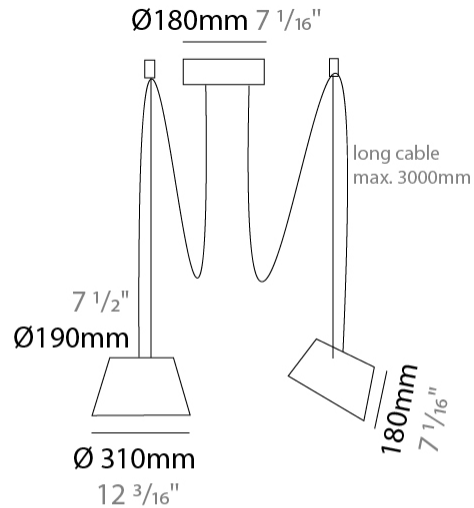

PROJECT _____
TYPE _____
SPECIFIER _____
QUANTITY _____
DATE _____

SENTO SUSPENSION

D111040-

base number   Finish
Options

1. To build a product code in our configurator select the specify button on the base model # product page
2. To build a manual product code on this datasheet choose from the options listed below in blue font and add the suffix to the base model #

GENERAL

Series: Sento _____
Brand: Ole _____
Division: Design _____
Mounting Type: Suspension _____
Mounting Location: Ceiling _____
Subcategory: Pendant _____

PHYSICAL

Shape: Bell _____
Diameter (mm): 310 _____
Diameter (in): 12 ³/₁₆ _____
Height (mm): 180 _____
Height (in): 7 ¹/₁₆ _____
Max. Overall Height (mm): 3180 _____
Max. Overall Height (in): 125 ³/₁₆ _____
Light Distribution: Direct _____
Weight (kg): 1.8 _____
Weight (lbs): 4 _____
Diffuser:rylic - Satin _____
Fixture Finish: [WHI / MBK / MWH](#) _____
Fixture Material: Metal _____
Cable Details: 3000mm Cable _____

ELECTRICAL

Number of Lamps: 2 _____
Lamp Type: LED Retrofit _____
Lamp Shape: A19 _____
Bulb Included: Bulb Not Included _____
Max. Wattage Per Lamp (W): 7 _____
Lamp Base: E26 _____
Input Voltage (V): 120 _____
Upon Request: 277Vac / GU24 _____

LED

OPTICAL

Adjustability: Tilting _____

RATINGS AND CERTIFICATIONS

Certified By: Certified for North American Standards _____
IP rating: IP20 _____