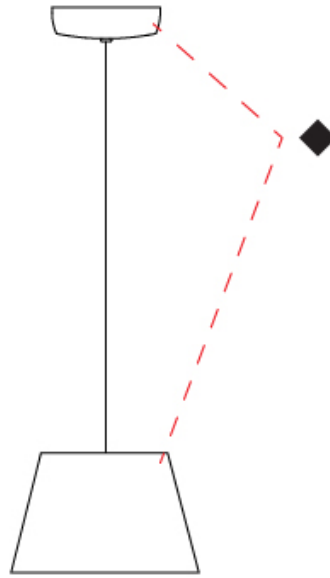

SENTO SUSPENSION

D111028-

PROJECT

TYPE

SPECIFIER

QUANTITY

DATE