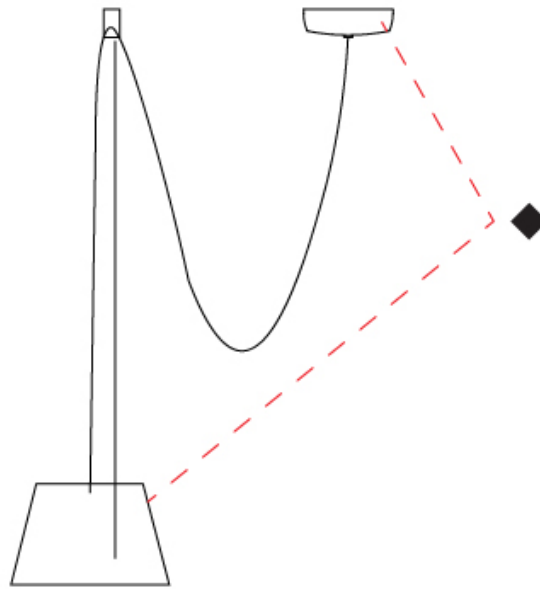

SENTO SUSPENSION

D111029-

PROJECT	_____
TYPE	_____
SPECIFIER	_____
QUANTITY	_____
DATE	_____

D