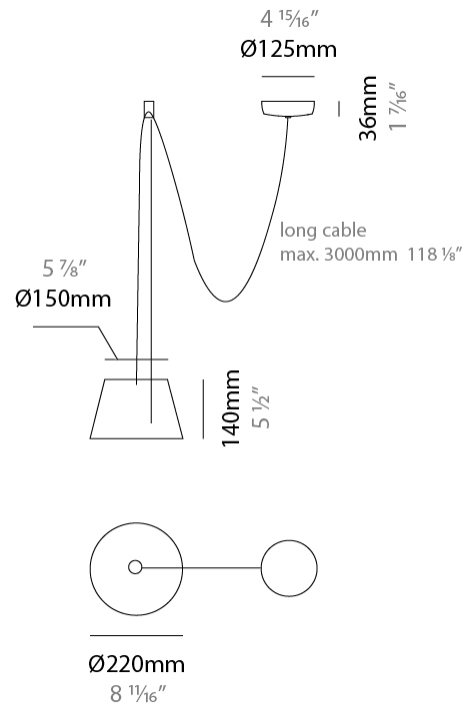

PROJECT	
TYPE	
SPECIFIER	
QUANTITY	
DATE	

SENTO SUSPENSION

D111029-

base number Finish
Options

1. To build a product code in our configurator select the specify button on the base model # product page
2. To build a manual product code on this datasheet choose from the options listed below in blue font and add the suffix to the base model #

GENERAL

Series: Sento
Brand: Ole
Division: Design
Mounting Type: Suspension
Mounting Location: Ceiling
Subcategory: Pendant

PHYSICAL

Shape: Bell
Diameter (mm): 220
Diameter (in): 8 11/16
Height (mm): 140
Height (in): 5 1/2
Max. Overall Height (mm): 3140
Max. Overall Height (in): 123 5/8
Light Distribution: Direct
Weight (kg): 1.2
Weight (lbs): 2.6
Diffuser:rylic - Satin
Fixture Finish: [WHi / MBK / MWH](#)
Fixture Material: Metal
Cable Details: 2000mm Cable

ELECTRICAL

Number of Lamps: 1
Lamp Type: LED Retrofit
Lamp Shape: MR16
Bulb Included: Bulb Not Included
Max. Wattage Per Lamp (W): 7
Lamp Base: GU10
Input Voltage (V): 120

LED

OPTICAL

Adjustability: Tilting

RATINGS AND CERTIFICATIONS

Certified By: Certified for North American Standards
IP rating: IP20