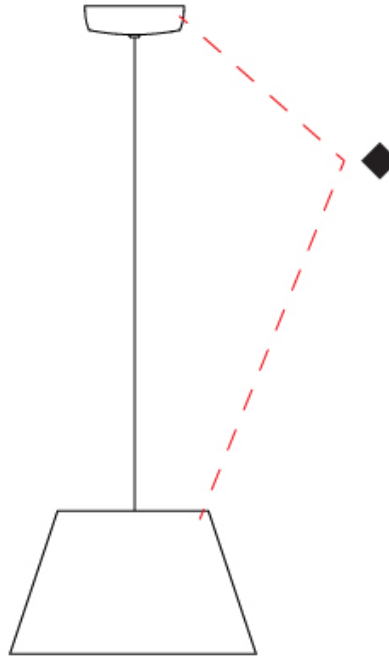

SENTO SUSPENSION

D111037-

PROJECT

TYPE

SPECIFIER

QUANTITY

DATE

D