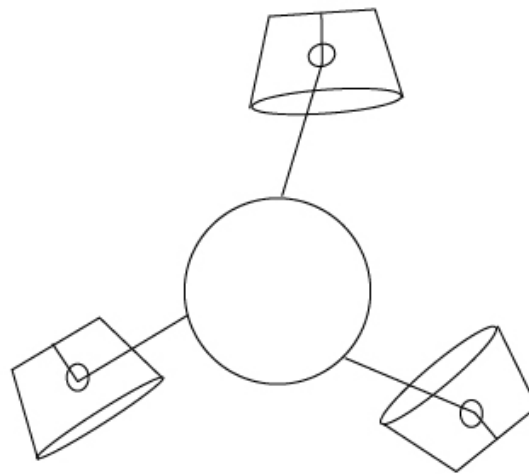

D111041-

PROJECT

TYPE

SPECIFIER

QUANTITY

DATE

D