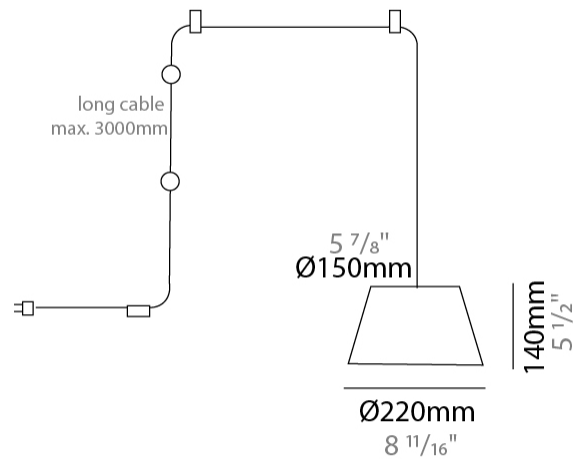

SENTO SUSPENSION

D111030-

base number _____
Finish (Triangle) _____

1. To build a product code in our configurator select the specify button on the base model # product page
2. To build a manual product code on this datasheet choose from the options listed below in blue font and add the suffix to the base model #

GENERAL

Series: Sento _____
Brand: Ole _____
Division: Design _____
Mounting Type: Suspension _____
Mounting Location: Ceiling _____
Subcategory: Pendant _____

PHYSICAL

Shape: Bell _____
Diameter (mm): 220 _____
Diameter (in): 8 ¹¹/₁₆ _____
Height (mm): 140 _____
Height (in): 5 ¹/₂ _____
Max. Overall Height (mm): 3140 _____
Max. Overall Height (in): 123 ⁵/₈ _____
Light Distribution: Direct _____
Weight (kg): 1.2 _____
Weight (lbs): 2.6 _____
Diffuser:rylic - Satin _____
[Fixture Finish: WHI / MBK / BEI / MSA / OGR / MWH](#) _____
Fixture Material: Metal _____
Cable Details: 3000mm Cable _____

ELECTRICAL

Number of Lamps: 1 _____
Lamp Type: LED Retrofit _____
Lamp Shape: MR16 _____
Bulb Included: Bulb Not Included _____
Max. Wattage Per Lamp (W): 7 _____
Lamp Base: GU10 _____
Input Voltage (V): 120 _____

LED

OPTICAL

Adjustability: Fixed _____

RATINGS AND CERTIFICATIONS

Certified By: Certified for North American Standards _____
IP rating: IP20 _____