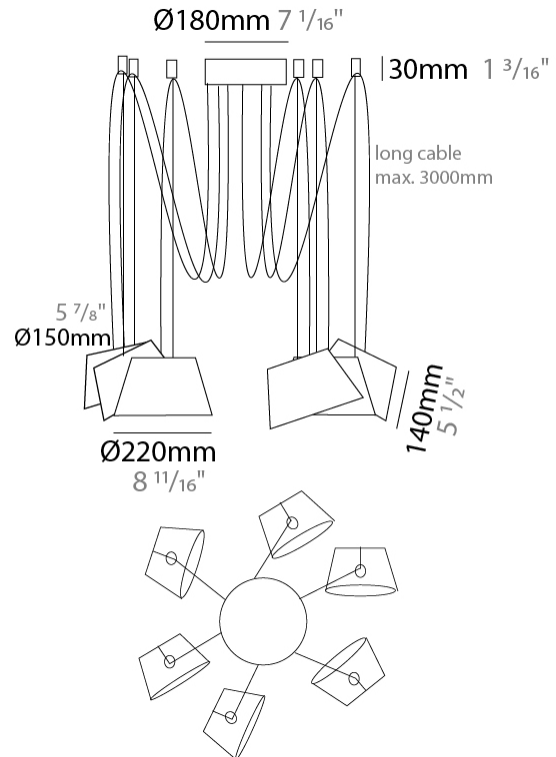

SENTO SUSPENSION

D111035-

base number   Finish
Options

1. To build a product code in our configurator select the specify button on the base model # product page
2. To build a manual product code on this datasheet choose from the options listed below in blue font and add the suffix to the base model #

GENERAL

Series: Sento _____
Brand: Ole _____
Division: Design _____
Mounting Type: Suspension _____
Mounting Location: Ceiling _____
Subcategory: Pendant _____

PHYSICAL

Shape: Bell _____
Diameter (mm): 220 _____
Diameter (in): 8 11/16 _____
Height (mm): 140 _____
Height (in): 5 1/2 _____
Max. Overall Height (mm): 3140 _____
Max. Overall Height (in): 123 5/8 _____
Light Distribution: Direct _____
Weight (kg): 4.5 _____
Weight (lbs): 9.9 _____
Diffuser:rylic - Satin _____
Fixture Finish: [WHI / MBK / MWH](#) _____
Fixture Material: Metal _____
Cable Details: 3000mm Cable _____

ELECTRICAL

Number of Lamps: 6 _____
Lamp Type: LED Retrofit _____
Lamp Shape: MR16 _____
Bulb Included: Bulb Not Included _____
Max. Wattage Per Lamp (W): 7 _____
Lamp Base: GU10 _____
Input Voltage (V): 120 _____

LED

OPTICAL

Adjustability: Tilting _____

RATINGS AND CERTIFICATIONS

Certified By: Certified for North American Standards _____
IP rating: IP20 _____