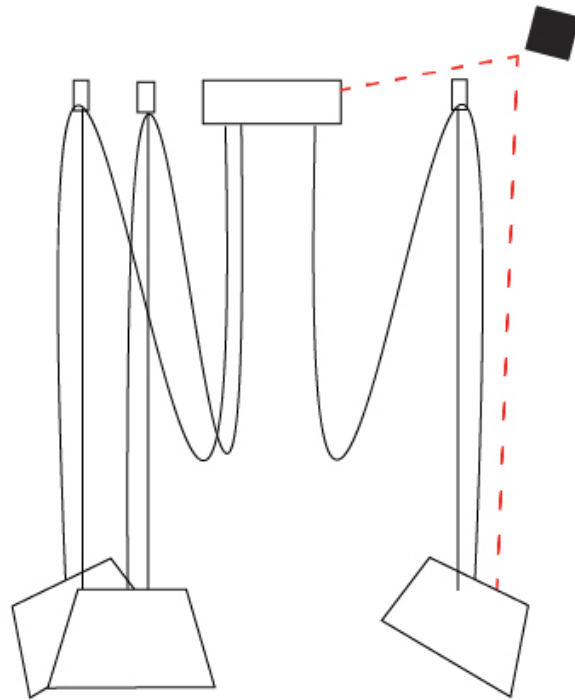

D111041-

PROJECT

TYPE

SPECIFIER

QUANTITY

DATE

D