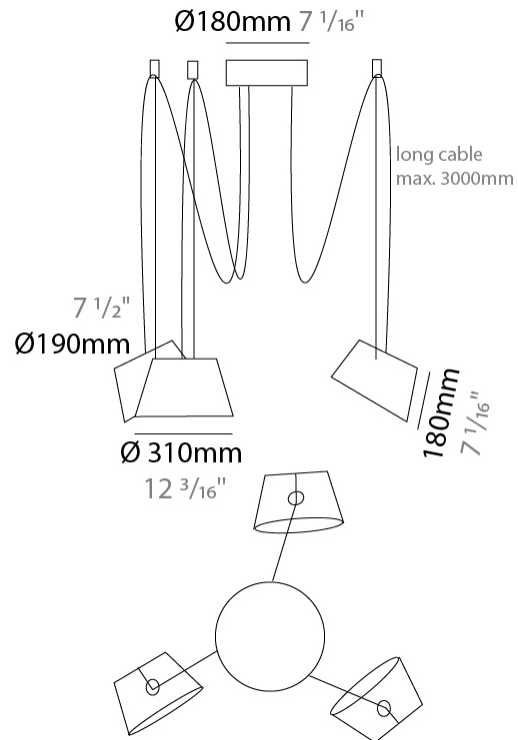

PROJECT	_____
TYPE	_____
SPECIFIER	_____
QUANTITY	_____
DATE	_____

SENTO SUSPENSION

D111041-

base number   Finish
Options

1. To build a product code in our configurator select the specify button on the base model # product page
2. To build a manual product code on this datasheet choose from the options listed below in blue font and add the suffix to the base model #

GENERAL

Series: Sento
Brand: Ole
Division: Design
Mounting Type: Suspension
Mounting Location: Ceiling
Subcategory: Pendant

PHYSICAL

Shape: Bell
Diameter (mm): 310
Diameter (in): 12 3/16
Height (mm): 180
Height (in): 7 1/16
Max. Overall Height (mm): 3180
Max. Overall Height (in): 125 3/16
Light Distribution: Direct
Weight (kg): 2.3
Weight (lbs): 5.1
Diffuser: Arylic - Satin
Fixture Finish: WHI / MBK / MWH
Fixture Material: Metal
Cable Details: 3000mm Cable

ELECTRICAL

Number of Lamps: 3
Lamp Type: LED Retrofit
Lamp Shape: A19
Bulb Included: Bulb Not Included
Max. Wattage Per Lamp (W): 7
Lamp Base: E26
Input Voltage (V): 120
Upon Request: 277Vac / GU24

LED

OPTICAL

Adjustability: Tilting

RATINGS AND CERTIFICATIONS

Certified By: Certified for North American Standards
IP rating: IP20