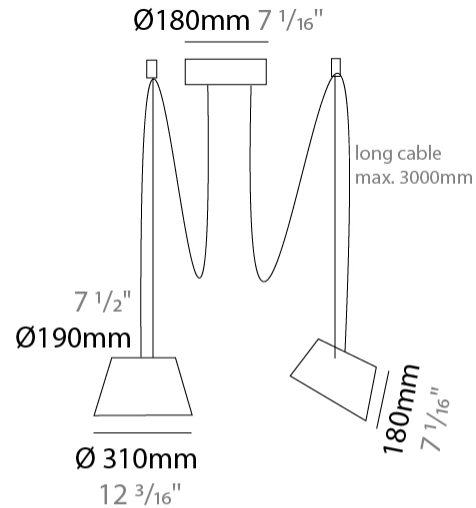

SENTO SUSPENSION

D111040-

base number Finish
Options

PROJECT
TYPE
SPECIFIER
QUANTITY
DATE

1. To build a product code in our configurator select the specify button on the base model # product page
2. To build a manual product code on this datasheet choose from the options listed below in blue font and add the suffix to the base model #

GENERAL

Series: Sento
Brand: Ole
Division: Design
Mounting Type: Suspension
Mounting Location: Ceiling
Subcategory: Pendant

PHYSICAL

Shape: Bell
Diameter (mm): 310
Diameter (in): 12 ³/₁₆"
Height (mm): 180
Height (in): 7 ¹/₁₆"
Max. Overall Height (mm): 3180
Max. Overall Height (in): 125 ³/₁₆"
Light Distribution: Direct
Weight (kg): 1.8
Weight (lbs): 4
Diffuser:rylic - Satin
Fixture Finish: [WHI / MBK / MWH](#)
Fixture Material: Metal
Cable Details: 3000mm Cable

ELECTRICAL

Number of Lamps: 2
Lamp Type: LED Retrofit
Lamp Shape: A19
Bulb Included: Bulb Not Included
Max. Wattage Per Lamp (W): 7
Lamp Base: E26
Input Voltage (V): 120
Upon Request: 277Vac / GU24

LED

OPTICAL

Adjustability: Tilting

RATINGS AND CERTIFICATIONS

Certified By: Certified for North American Standards
IP rating: IP20