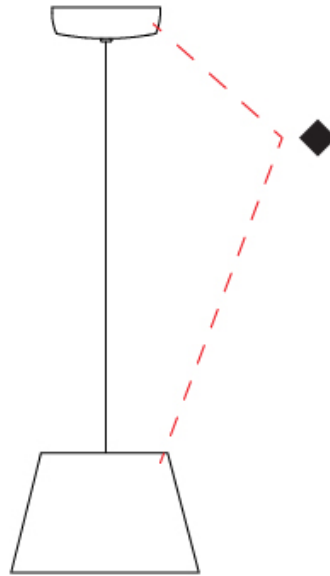

SENTO SUSPENSION

D111028-

PROJECT

TYPE

SPECIFIER

QUANTITY

DATE