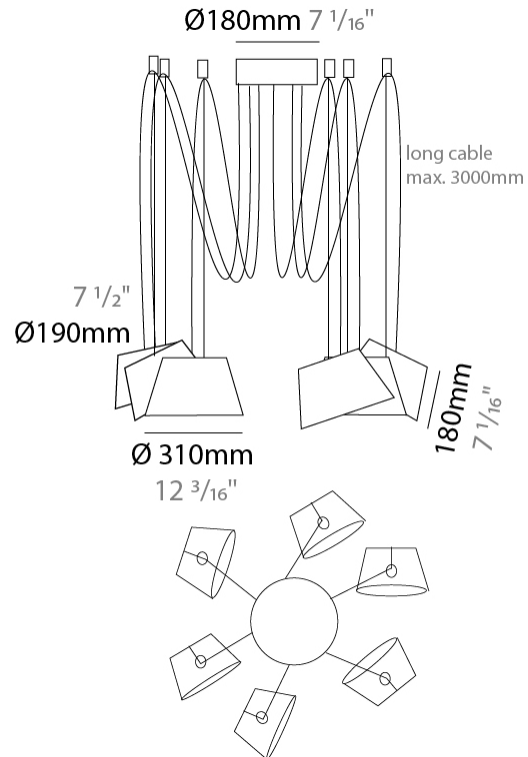

PROJECT _____
TYPE _____
SPECIFIER _____
QUANTITY _____
DATE _____

SENTO SUSPENSION

D111044-

base number   Finish
Options

1. To build a product code in our configurator select the specify button on the base model # product page
2. To build a manual product code on this datasheet choose from the options listed below in blue font and add the suffix to the base model #

GENERAL

Series: Sento
Brand: Ole
Division: Design
Mounting Type: Suspension
Mounting Location: Ceiling
Subcategory: Pendant

PHYSICAL

Shape: Bell
Diameter (mm): 310
Diameter (in): 12 3/16
Height (mm): 180
Height (in): 7 1/16
Max. Overall Height (mm): 3180
Max. Overall Height (in): 125 3/16
Light Distribution: Direct
Weight (kg): 4.5
Weight (lbs): 9.9
Diffuser: Arylic - Satin
Fixture Finish: WHI / MBK / MWH
Fixture Material: Metal
Cable Details: 3000mm Cable

ELECTRICAL

Number of Lamps: 6
Lamp Type: LED Retrofit
Lamp Shape: A19
Bulb Included: Bulb Not Included
Max. Wattage Per Lamp (W): 7
Lamp Base: E26
Input Voltage (V): 120
Upon Request: 277Vac / GU24

LED

OPTICAL

Adjustability: Tilting

RATINGS AND CERTIFICATIONS

Certified By: Certified for North American Standards
IP rating: IP20