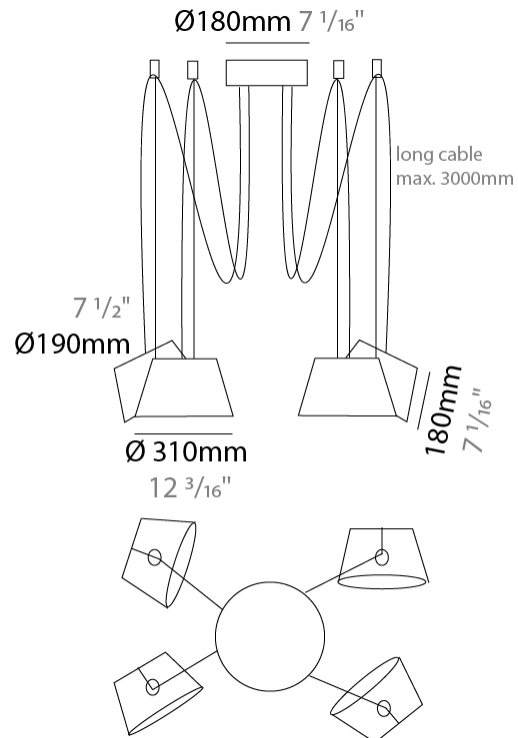

PROJECT _____
TYPE _____
SPECIFIER _____
QUANTITY _____
DATE _____

SENTO SUSPENSION

D111042-

base number   Finish
Options

1. To build a product code in our configurator select the specify button on the base model # product page
2. To build a manual product code on this datasheet choose from the options listed below in blue font and add the suffix to the base model #

GENERAL

Series: Sento
Brand: Ole
Division: Design
Mounting Type: Suspension
Mounting Location: Ceiling
Subcategory: Pendant

PHYSICAL

Shape: Bell
Diameter (mm): 310
Diameter (in): 12 3/16
Height (mm): 180
Height (in): 7 1/16
Max. Overall Height (mm): 3180
Max. Overall Height (in): 125 3/16
Light Distribution: Direct
Weight (kg): 2.9
Weight (lbs): 6.4
Diffuser: Arylic - Satin
Fixture Finish: WHi / MBK / MWH
Fixture Material: Metal
Cable Details: 3000mm Cable

ELECTRICAL

Number of Lamps: 4
Lamp Type: LED Retrofit
Bulb Included: Bulb Not Included
Max. Wattage Per Lamp (W): 7
Lamp Base: E26
Input Voltage (V): 120

LED

OPTICAL

Adjustability: Tilting

RATINGS AND CERTIFICATIONS

Certified By: Certified for North American Standards
IP rating: IP20