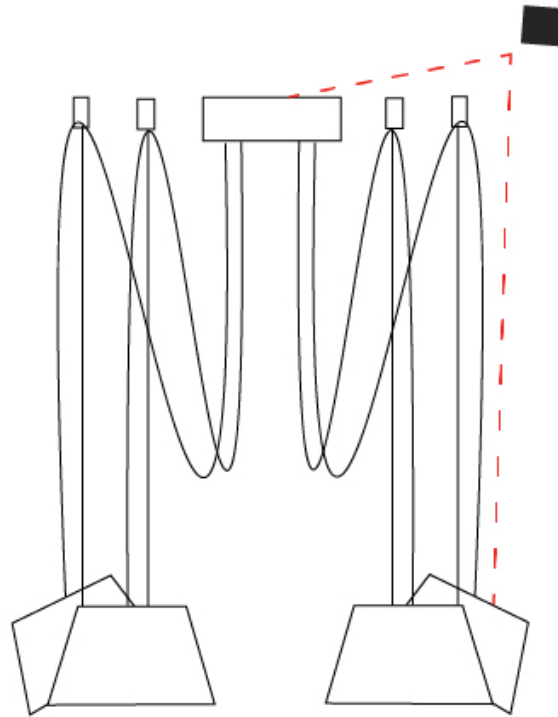

D111033-

PROJECT	_____
TYPE	_____
SPECIFIER	_____
QUANTITY	_____
DATE	_____

D