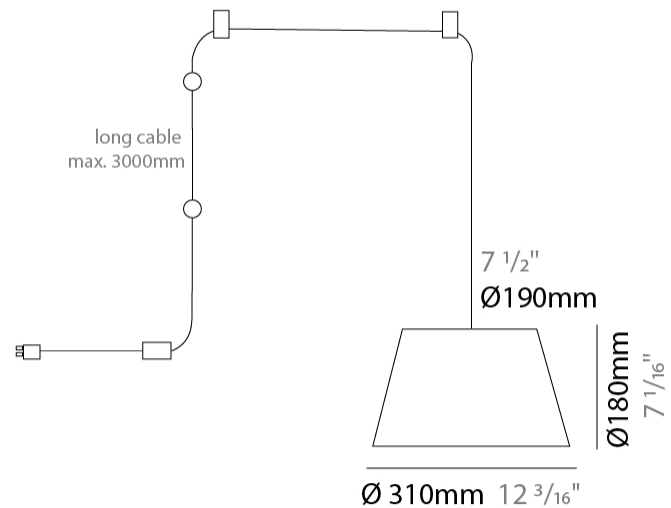

PROJECT	_____
TYPE	_____
SPECIFIER	_____
QUANTITY	_____
DATE	_____

SENTO SUSPENSION

D111039-

base number   Finish
(Triangle)

1. To build a product code in our configurator select the specify button on the base model # product page
2. To build a manual product code on this datasheet choose from the options listed below in blue font and add the suffix to the base model #

GENERAL

Series: Sento _____
Brand: Ole _____
Division: Design _____
Mounting Type: Suspension _____
Mounting Location: Ceiling _____
Subcategory: Pendant _____

PHYSICAL

Shape: Bell _____
Diameter (mm): 310 _____
Diameter (in): 12 ³/₁₆ _____
Height (mm): 180 _____
Height (in): 7 ¹/₁₆ _____
Max. Overall Height (mm): 3180 _____
Max. Overall Height (in): 125 ³/₁₆ _____
Light Distribution: Direct _____
Weight (kg): 1.3 _____
Weight (lbs): 2.9 _____
Diffuser:rylic - Satin _____
[Fixture Finish: WHI / MBK / BEI/ MSA / GRN](#) _____
Fixture Material: Metal _____
Cable Details: 3000mm Cable _____

ELECTRICAL

Number of Lamps: 1 _____
Lamp Type: LED Retrofit _____
Lamp Shape: A19 _____
Bulb Included: Bulb Not Included _____
Max. Wattage Per Lamp (W): 7 _____
Lamp Base: E26 _____
Input Voltage (V): 120 _____
Upon Request: 277Vac / GU24 _____

LED

OPTICAL

Adjustability: Fixed _____

RATINGS AND CERTIFICATIONS

Certified By: Certified for North American Standards _____
IP rating: IP20 _____