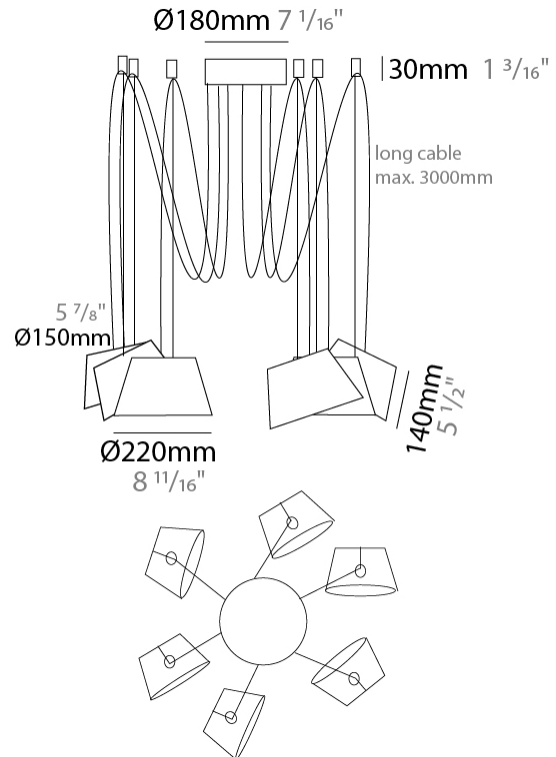

SENTO SUSPENSION

D111035-

base number   Finish
Options

1. To build a product code in our configurator select the specify button on the base model # product page
2. To build a manual product code on this datasheet choose from the options listed below in blue font and add the suffix to the base model #

GENERAL

Series: Sento
Brand: Ole
Division: Design
Mounting Type: Suspension
Mounting Location: Ceiling
Subcategory: Pendant

PHYSICAL

Shape: Bell
Diameter (mm): 220
Diameter (in): 8 11/16
Height (mm): 140
Height (in): 5 1/2
Max. Overall Height (mm): 3140
Max. Overall Height (in): 123 5/8
Light Distribution: Direct
Weight (kg): 4.5
Weight (lbs): 9.9
Diffuser: Arylic - Satin
Fixture Finish: WHI / MBK / MWH
Fixture Material: Metal
Cable Details: 3000mm Cable

ELECTRICAL

Number of Lamps: 6
Lamp Type: LED Retrofit
Lamp Shape: MR16
Bulb Included: Bulb Not Included
Max. Wattage Per Lamp (W): 7
Lamp Base: GU10
Input Voltage (V): 120

LED

OPTICAL

Adjustability: Tilting

RATINGS AND CERTIFICATIONS

Certified By: Certified for North American Standards
IP rating: IP20