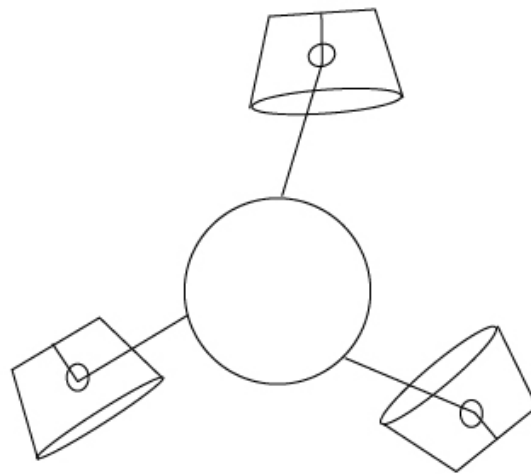

D111041-

PROJECT

TYPE

SPECIFIER

QUANTITY

DATE

D