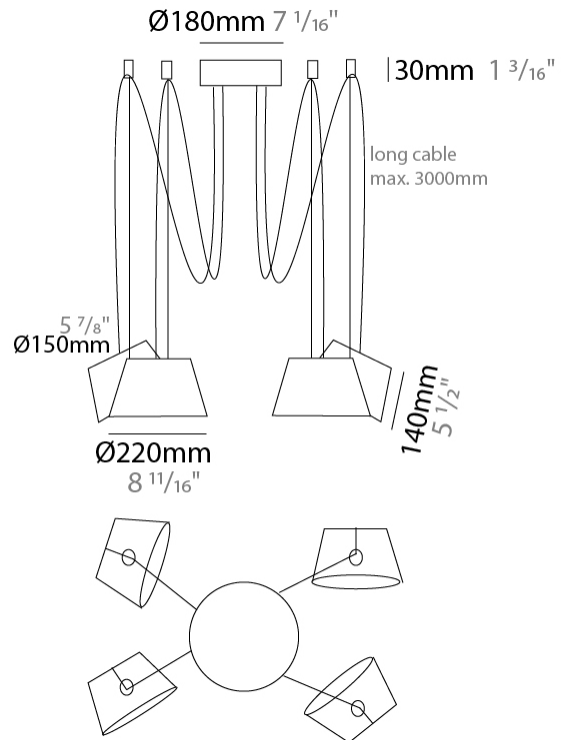

SENTO SUSPENSION

D111033-

base number _____
Finish _____
Options _____

1. To build a product code in our configurator select the specify button on the base model # product page
2. To build a manual product code on this datasheet choose from the options listed below in blue font and add the suffix to the base model #

GENERAL

Series: Sento _____
Brand: Ole _____
Division: Design _____
Mounting Type: Suspension _____
Mounting Location: Ceiling _____
Subcategory: Pendant _____

PHYSICAL

Shape: Bell _____
Diameter (mm): 220 _____
Diameter (in): 8 ¹¹/₁₆ _____
Height (mm): 140 _____
Height (in): 5 ¹/₂ _____
Max. Overall Height (mm): 3140 _____
Max. Overall Height (in): 123 ⁵/₈ _____
Light Distribution: Direct _____
Weight (kg): 3 _____
Weight (lbs): 6.6 _____
Diffuser:rylic - Satin _____
Fixture Finish: [WHi / MBK / MWH](#) _____
Fixture Material: Metal _____
Cable Details: 3000mm Cable _____

ELECTRICAL

Number of Lamps: 4 _____
Lamp Type: LED Retrofit _____
Lamp Shape: MR16 _____
Bulb Included: Bulb Not Included _____
Max. Wattage Per Lamp (W): 7 _____
Lamp Base: GU10 _____
Input Voltage (V): 120 _____

LED

OPTICAL

Adjustability: Tilting _____

RATINGS AND CERTIFICATIONS

Certified By: Certified for North American Standards _____
IP rating: IP20 _____