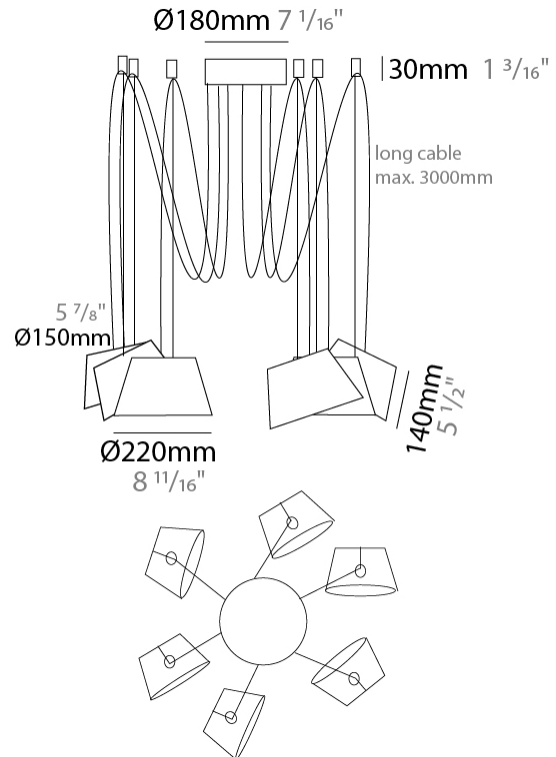

PROJECT _____

TYPE _____

SPECIFIER _____

QUANTITY _____

DATE _____

SENTO SUSPENSION

D111035-

base number Finish
Options

1. To build a product code in our configurator select the specify button on the base model # product page
2. To build a manual product code on this datasheet choose from the options listed below in blue font and add the suffix to the base model #

GENERAL

Series: Sento _____

Brand: Ole _____

Division: Design _____

Mounting Type: Suspension _____

Mounting Location: Ceiling _____

Subcategory: Pendant _____

PHYSICAL

Shape: Bell _____

Diameter (mm): 220 _____

Diameter (in): 8 ¹¹/₁₆ _____

Height (mm): 140 _____

Height (in): 5 ¹/₂ _____

Max. Overall Height (mm): 3140 _____

Max. Overall Height (in): 123 ⁵/₈ _____

Light Distribution: Direct _____

Weight (kg): 4.5 _____

Weight (lbs): 9.9 _____

Diffuser:rylic - Satin _____

Fixture Finish: [WHI / MBK / MWH](#) _____

Fixture Material: Metal _____

Cable Details: 3000mm Cable _____

ELECTRICAL

Number of Lamps: 6 _____

Lamp Type: LED Retrofit _____

Lamp Shape: MR16 _____

Bulb Included: Bulb Not Included _____

Max. Wattage Per Lamp (W): 7 _____

Lamp Base: GU10 _____

Input Voltage (V): 120 _____

LED

OPTICAL

Adjustability: Tilting _____

RATINGS AND CERTIFICATIONS

Certified By: Certified for North American Standards _____

IP rating: IP20 _____