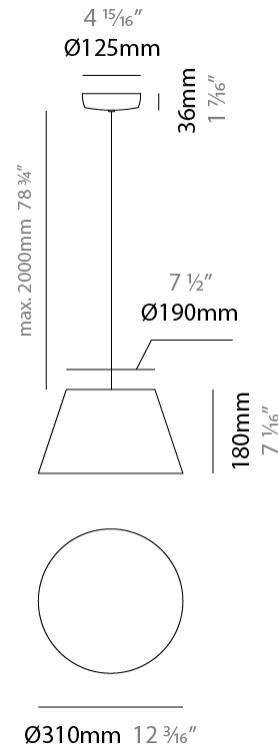

SENTO SUSPENSION

D111037-

base number   Finish
(Triangle)

1. To build a product code in our configurator select the specify button on the base model # product page
2. To build a manual product code on this datasheet choose from the options listed below in blue font and add the suffix to the base model #

GENERAL

Series: Sento
Brand: Ole
Division: Design
Mounting Type: Suspension
Mounting Location: Ceiling
Subcategory: Pendant

PHYSICAL

Shape: Bell
Diameter (mm): 310
Diameter (in): 12 3/16
Height (mm): 180
Height (in): 7 1/16
Max. Overall Height (mm): 2180
Max. Overall Height (in): 85 13/16
Light Distribution: Direct
Weight (kg): 1.3
Weight (lbs): 2.9
Diffuser: Arylic - Satin
Fixture Finish: WHI / MBK / BEI / MSA / OGR / MWH
Fixture Material: Metal
Cable Details: 2000mm Cable

ELECTRICAL

Number of Lamps: 1
Lamp Type: LED Retrofit
Lamp Shape: A19
Bulb Included: Bulb Not Included
Max. Wattage Per Lamp (W): 15
Lamp Base: E26
Input Voltage (V): 120
Upon Request: 277Vac / GU24

LED

OPTICAL

RATINGS AND CERTIFICATIONS

Certified By: Certified for North American Standards
IP rating: IP20

PROJECT	_____
TYPE	_____
SPECIFIER	_____
QUANTITY	_____
DATE	_____