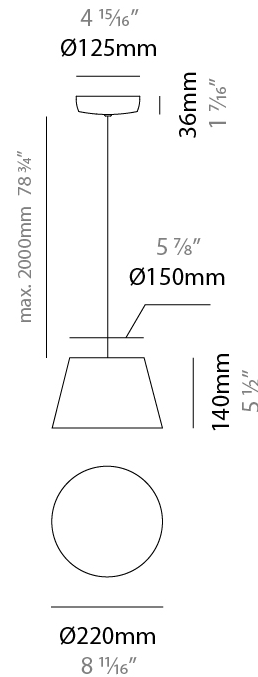

SENTO SUSPENSION

D111028-

base number   Finish
(Triangle)

1. To build a product code in our configurator select the specify button on the base model # product page
2. To build a manual product code on this datasheet choose from the options listed below in blue font and add the suffix to the base model #

GENERAL

Series: Sento
Brand: Ole
Division: Design
Mounting Type: Suspension
Mounting Location: Ceiling
Subcategory: Pendant

PHYSICAL

Shape: Bell
Diameter (mm): 220
Diameter (in): 8 15/16
Height (mm): 140
Height (in): 5 1/2
Max. Overall Height (mm): 2140
Max. Overall Height (in): 84 1/4
Light Distribution: Direct
Weight (kg): 1.2
Weight (lbs): 2.6
Diffuser: Arylic - Satin
Fixture Finish: WHI / MBK / BEI / MSA / OGR / MWH
Fixture Material: Metal
Cable Details: 2000mm Cable

ELECTRICAL

Number of Lamps: 1
Lamp Type: LED Retrofit
Lamp Shape: MR16
Bulb Included: Bulb Not Included
Max. Wattage Per Lamp (W): 7
Lamp Base: GU10
Input Voltage (V): 120

LED

OPTICAL

RATINGS AND CERTIFICATIONS

Certified By: Certified for North American Standards
IP rating: IP20

PROJECT	_____
TYPE	_____
SPECIFIER	_____
QUANTITY	_____
DATE	_____