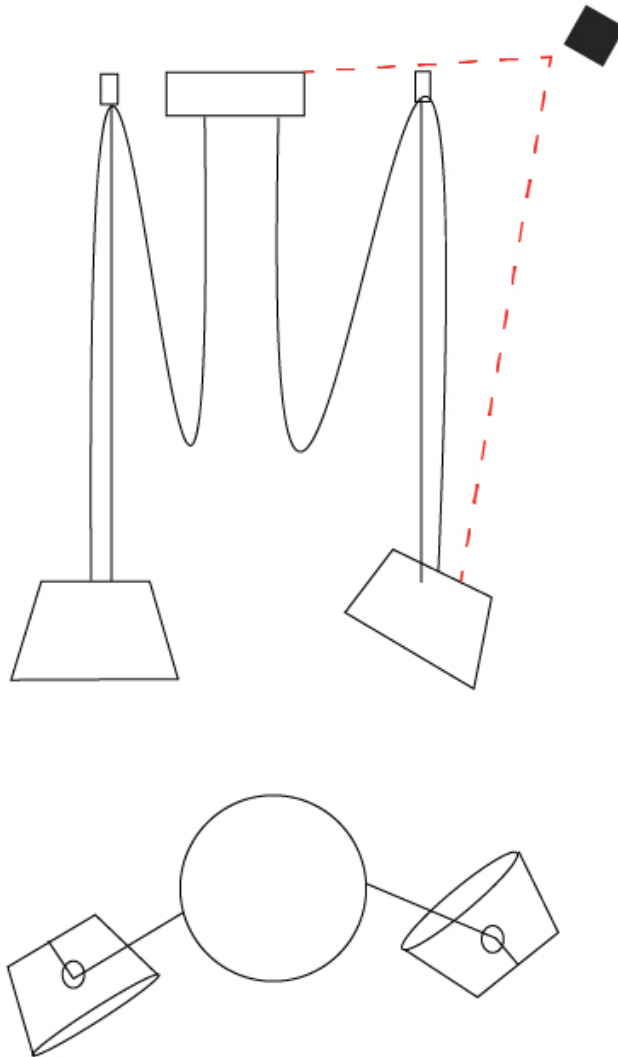

D111040-

PROJECT _____

TYPE _____

SPECIFIER _____

QUANTITY _____

DATE _____

D