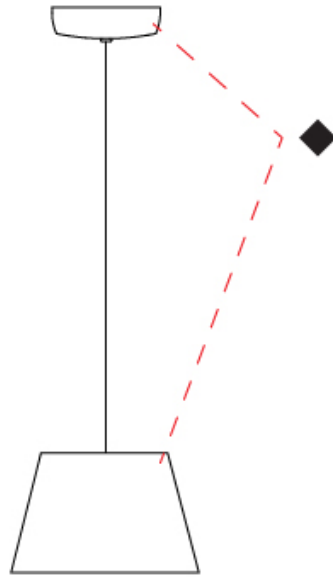

SENTO SUSPENSION

D111028-

PROJECT

TYPE

SPECIFIER

QUANTITY

DATE

D