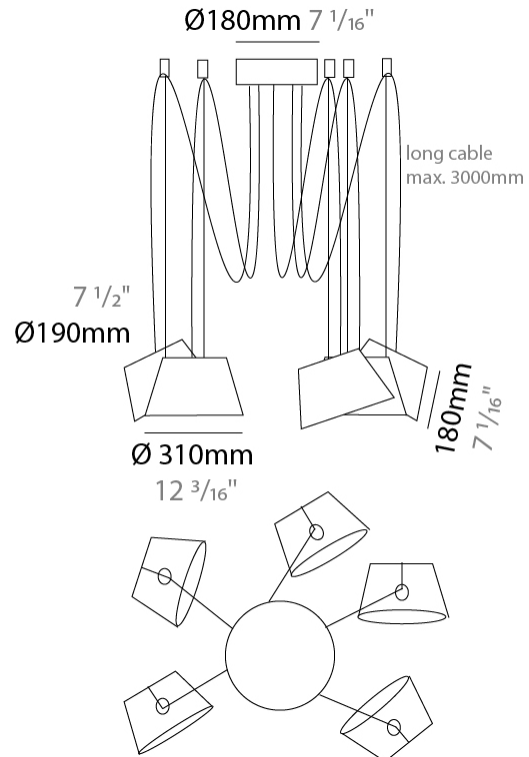

PROJECT _____
TYPE _____
SPECIFIER _____
QUANTITY _____
DATE _____

SENTO SUSPENSION

D111043-

base number   Finish
Options

1. To build a product code in our configurator select the specify button on the base model # product page
2. To build a manual product code on this datasheet choose from the options listed below in blue font and add the suffix to the base model #

GENERAL

Series: Sento
Brand: Ole
Division: Design
Mounting Type: Suspension
Mounting Location: Ceiling
Subcategory: Pendant

PHYSICAL

Shape: Bell
Diameter (mm): 310
Diameter (in): 12 3/16
Height (mm): 180
Height (in): 7 1/16
Max. Overall Height (mm): 3180
Max. Overall Height (in): 125 3/16
Light Distribution: Direct
Weight (kg): 3.6
Weight (lbs): 7.9
Diffuser: Arylic - Satin
Fixture Finish: WHi / MBK / MWH
Fixture Material: Metal
Cable Details: 3000mm Cable

ELECTRICAL

Number of Lamps: 5
Lamp Type: LED Retrofit
Lamp Shape: A19
Bulb Included: Bulb Not Included
Max. Wattage Per Lamp (W): 7
Lamp Base: E26
Input Voltage (V): 120
Upon Request: 277Vac / GU24

LED

OPTICAL

Adjustability: Tilting

RATINGS AND CERTIFICATIONS

Certified By: Certified for North American Standards
IP rating: IP20