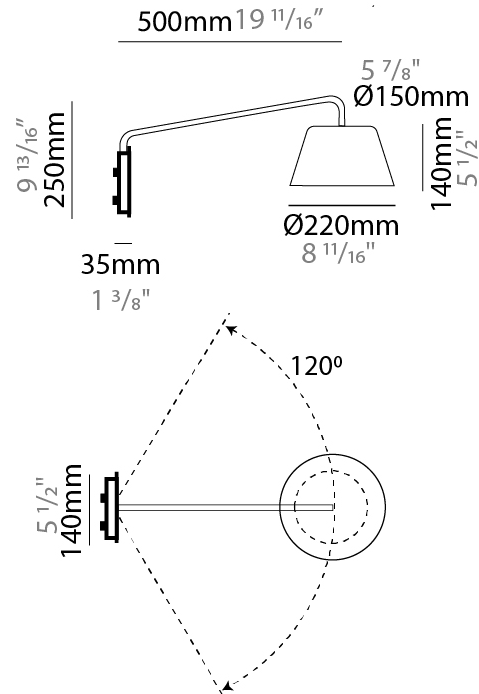

SENTO SURFACE

D113009-

base number   Finish   Finish
(Diamond)   (Triangle)

1. To build a product code in our configurator select the specify button on the base model # product page
2. To build a manual product code on this datasheet choose from the options listed below in blue font and add the suffix to the base model #

GENERAL

Series: Sento
Brand: Ole
Division: Design
Mounting Type: Surface
Mounting Location: Wall
Subcategory: Task

PHYSICAL

Shape: Bell
Diameter (mm): 220
Diameter (in): 8 ¹¹/₁₆
Width (mm): 220
Width (in): 8 ¹¹/₁₆
Height (mm): 250
Depth (mm): 500
Height (in): 9 ¹³/₁₆
Depth (in): 19 ¹¹/₁₆
Extension (mm): 610
Extension (in): 24
Light Distribution: Direct
Weight (kg): 1.4
Weight (lbs): 3.1
Diffuser:rylic - Satin
Fixture Finish: WHI / MBK / BEI / MSA / OGR / MWH
Holder Finish: WHI / MBK
Fixture Material: Metal
Cable Details: 3000mm Cable

ELECTRICAL

Number of Lamps: 1
Lamp Type: LED Retrofit
Lamp Shape: MR16
Bulb Included: Bulb Not Included
Max. Wattage Per Lamp (W): 7
Lamp Base: GU10
Input Voltage (V): 120

LED

OPTICAL

Adjustability: Rotating

RATINGS AND CERTIFICATIONS

Certified By: Certified for North American Standards
IP rating: IP20

PROJECT _____
TYPE _____
SPECIFIER _____
QUANTITY _____
DATE _____