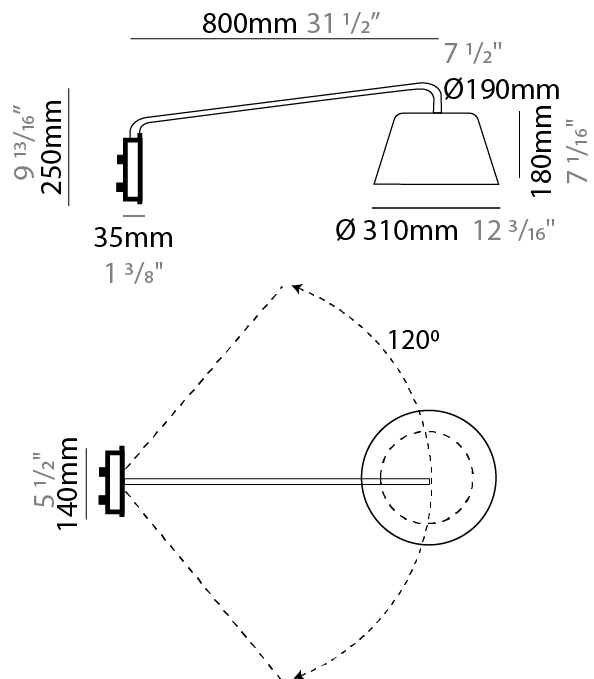

SENTO SURFACE

D113008-

base number   Finish   Finish
(Diamond)   (Triangle)

1. To build a product code in our configurator select the specify button on the base model # product page
2. To build a manual product code on this datasheet choose from the options listed below in blue font and add the suffix to the base model #

GENERAL

Series: Sento
Brand: Ole
Division: Design
Mounting Type: Surface
Mounting Location: Wall
Subcategory: Task

PHYSICAL

Shape: Bell
Diameter (mm): 310
Diameter (in): 12 ³/₁₆
Width (mm): 310
Width (in): 12 ³/₁₆
Height (mm): 250
Depth (mm): 800
Height (in): 9 ¹³/₁₆
Depth (in): 31 ¹/₂
Extension (mm): 655
Extension (in): 25 ³/₄
Light Distribution: Direct
Weight (kg): 1.7
Weight (lbs): 3.7
Diffuser:rylic - Satin
Fixture Finish: WHI / MBK / BEI / MSA / OGR / MWH
Holder Finish: WHI / MBK
Fixture Material: Metal
Cable Details: 3000mm Cable

ELECTRICAL

Number of Lamps: 1
Lamp Type: LED Retrofit
Lamp Shape: A19
Bulb Included: Bulb Not Included
Max. Wattage Per Lamp (W): 7
Lamp Base: E26
Input Voltage (V): 120
Upon Request: 277Vac / GU24

LED

OPTICAL

Adjustability: Rotating

RATINGS AND CERTIFICATIONS

Certified By: Certified for North American Standards
IP rating: IP20

PROJECT	
TYPE	
SPECIFIER	
QUANTITY	
DATE