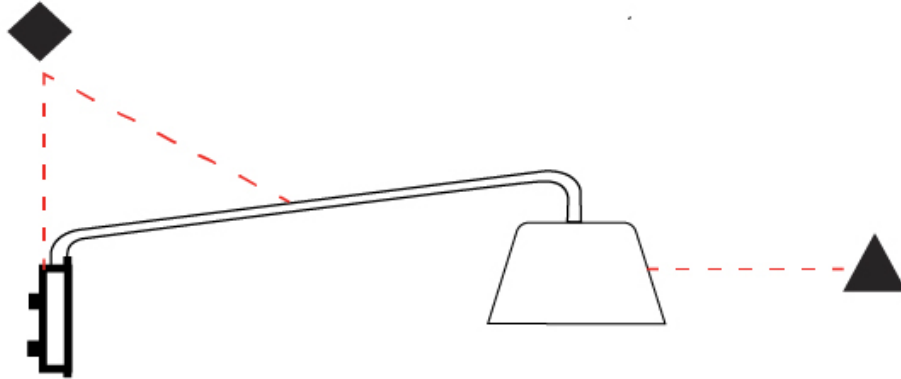

D113006-

PROJECT	_____
TYPE	_____
SPECIFIER	_____
QUANTITY	_____
DATE	_____

D