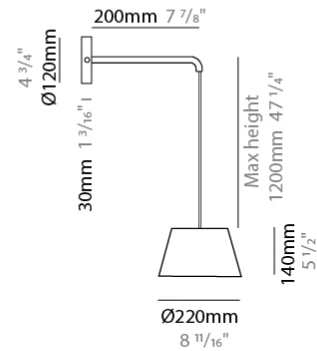

SENTO SURFACE

D113000-

base number   Finish (Diamond)   -   Finish (Triangle)

1. To build a product code in our configurator select the specify button on the base model # product page
2. To build a manual product code on this datasheet choose from the options listed below in blue font and add the suffix to the base model #

GENERAL

Series: Sento
Brand: Ole
Division: Design
Mounting Type: Surface
Mounting Location: Wall
Subcategory: Ambient

PHYSICAL

Shape: Drum
Diameter (mm): 220
Diameter (in): 8 ¹¹/₁₆
Height (mm): 140
Depth (mm): 200
Height (in): 5 ¹/₂
Depth (in): 7 ⁷/₈
Max. Overall Height (mm): 154
Max. Overall Height (in): 6 ¹/₁₆
Light Distribution: Direct
Diffuser: Acrylic - Opal
Fixture Finish: WHI / MBK / BEI / MSA / OGR / MWH
Holder Finish: WHI / MBK
Fixture Material: Metal
Cable Details: 2000mm Cable

ELECTRICAL

Number of Lamps: 1
Lamp Type: LED Retrofit
Lamp Shape: MR16
Bulb Included: Bulb Not Included
Max. Wattage Per Lamp (W): 5.5
Lamp Base: GU10
Input Voltage (V): 120

LED

OPTICAL

RATINGS AND CERTIFICATIONS

Certified By: Certified for North American Standards
IP rating: IP20

PROJECT
TYPE
SPECIFIER
QUANTITY
DATE