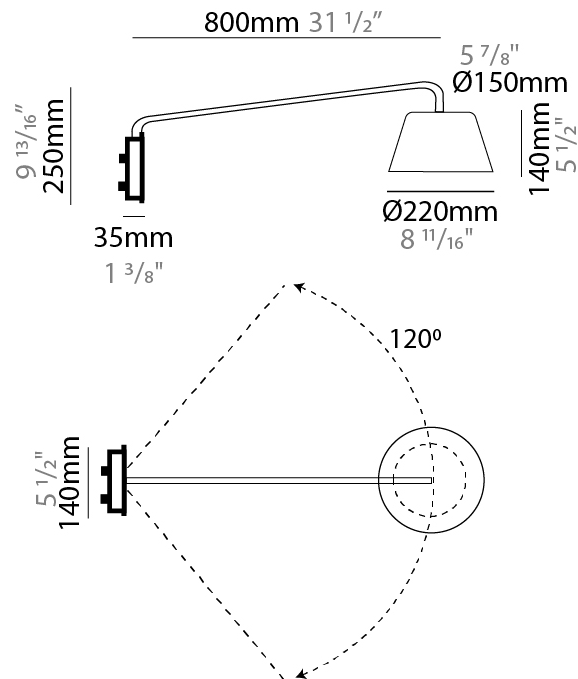

SENTO SURFACE

D113006-

base number   Finish   Finish
(Diamond)   (Triangle)

1. To build a product code in our configurator select the specify button on the base model # product page
2. To build a manual product code on this datasheet choose from the options listed below in blue font and add the suffix to the base model #

GENERAL

Series: Sento
Brand: Ole
Division: Design
Mounting Type: Surface
Mounting Location: Wall
Subcategory: Task

PHYSICAL

Shape: Bell
Diameter (mm): 220
Diameter (in): 8 ¹¹/₁₆
Width (mm): 220
Width (in): 8 ¹¹/₁₆
Height (mm): 250
Depth (mm): 800
Height (in): 9 ¹³/₁₆
Depth (in): 31 ¹/₂
Extension (mm): 610
Extension (in): 24
Light Distribution: Direct
Weight (kg): 1.5
Weight (lbs): 3.3
Diffuser:rylic - Satin
Fixture Finish: WHI / MBK / BEI / MSA / OGR / MWH
Holder Finish: WHI / MBK
Fixture Material: Metal
Cable Details: 3000mm Cable

ELECTRICAL

Number of Lamps: 1
Lamp Type: LED Retrofit
Lamp Shape: MR16
Bulb Included: Bulb Not Included
Max. Wattage Per Lamp (W): 7
Lamp Base: GU10
Input Voltage (V): 120

LED

OPTICAL

Adjustability: Rotating

RATINGS AND CERTIFICATIONS

Certified By: Certified for North American Standards
IP rating: IP20

PROJECT
TYPE
SPECIFIER
QUANTITY
DATE