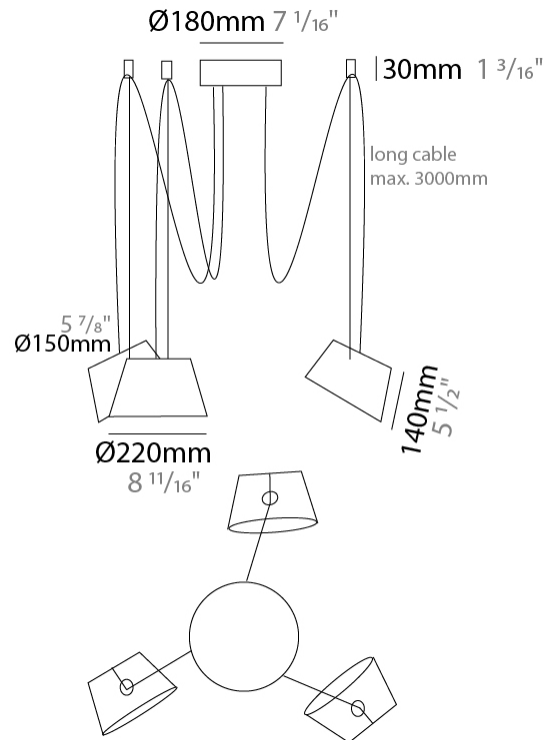

PROJECT _____
TYPE _____
SPECIFIER _____
QUANTITY _____
DATE _____

SENTO SUSPENSION

D111032-

base number _____
Finish _____
Options _____

1. To build a product code in our configurator select the specify button on the base model # product page
2. To build a manual product code on this datasheet choose from the options listed below in blue font and add the suffix to the base model #

GENERAL

Series: Sento _____
Brand: Ole _____
Division: Design _____
Mounting Type: Suspension _____
Mounting Location: Ceiling _____
Subcategory: Pendant _____

PHYSICAL

Shape: Bell _____
Diameter (mm): 220 _____
Diameter (in): 8 ¹¹/₁₆ _____
Height (mm): 140 _____
Height (in): 5 ¹/₂ _____
Max. Overall Height (mm): 3140 _____
Max. Overall Height (in): 123 ⁵/₈ _____
Light Distribution: Direct _____
Weight (kg): 2.4 _____
Weight (lbs): 5.3 _____
Diffuser:rylic - Satin _____
Fixture Finish: [WHi / MBK / MWH](#) _____
Fixture Material: Metal _____
Cable Details: 3000mm Cable _____

ELECTRICAL

Number of Lamps: 3 _____
Lamp Type: LED Retrofit _____
Lamp Shape: MR16 _____
Bulb Included: Bulb Not Included _____
Max. Wattage Per Lamp (W): 7 _____
Lamp Base: GU10 _____
Input Voltage (V): 120 _____

LED

OPTICAL

Adjustability: Tilting _____

RATINGS AND CERTIFICATIONS

Certified By: Certified for North American Standards _____
IP rating: IP20 _____