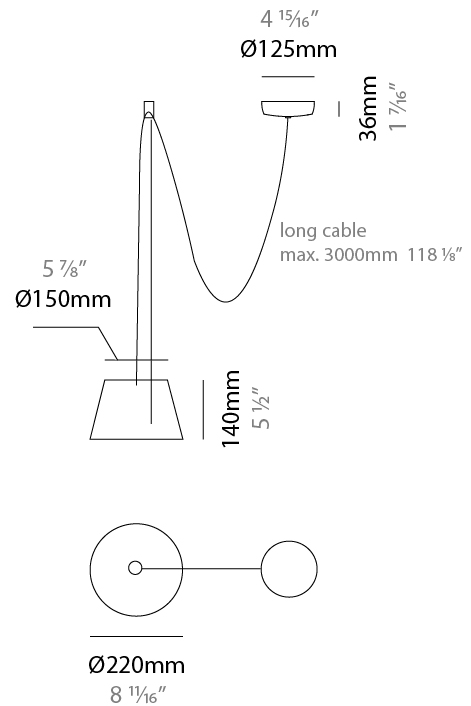

PROJECT	_____
TYPE	_____
SPECIFIER	_____
QUANTITY	_____
DATE	_____

SENTO SUSPENSION

D111029-

base number   Finish
Options

1. To build a product code in our configurator select the specify button on the base model # product page
2. To build a manual product code on this datasheet choose from the options listed below in blue font and add the suffix to the base model #

GENERAL

Series: Sento
Brand: Ole
Division: Design
Mounting Type: Suspension
Mounting Location: Ceiling
Subcategory: Pendant

PHYSICAL

Shape: Bell
Diameter (mm): 220
Diameter (in): 8 11/16
Height (mm): 140
Height (in): 5 1/2
Max. Overall Height (mm): 3140
Max. Overall Height (in): 123 5/8
Light Distribution: Direct
Weight (kg): 1.2
Weight (lbs): 2.6
Diffuser: Arylic - Satin
[Fixture Finish: WHi / MBK / MWH](#)
Fixture Material: Metal
Cable Details: 2000mm Cable

ELECTRICAL

Number of Lamps: 1
Lamp Type: LED Retrofit
Lamp Shape: MR16
Bulb Included: Bulb Not Included
Max. Wattage Per Lamp (W): 7
Lamp Base: GU10
Input Voltage (V): 120

LED

OPTICAL

Adjustability: Tilting

RATINGS AND CERTIFICATIONS

Certified By: Certified for North American Standards
IP rating: IP20