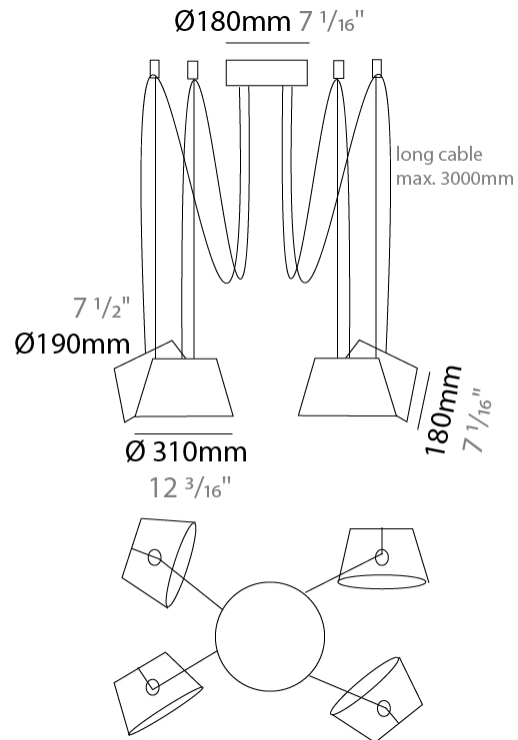

SENTO SUSPENSION

D111042-

base number   Finish
Options

1. To build a product code in our configurator select the specify button on the base model # product page
2. To build a manual product code on this datasheet choose from the options listed below in blue font and add the suffix to the base model #

GENERAL

Series: Sento
Brand: Ole
Division: Design
Mounting Type: Suspension
Mounting Location: Ceiling
Subcategory: Pendant

PHYSICAL

Shape: Bell
Diameter (mm): 310
Diameter (in): 12 3/16
Height (mm): 180
Height (in): 7 1/16
Max. Overall Height (mm): 3180
Max. Overall Height (in): 125 3/16
Light Distribution: Direct
Weight (kg): 2.9
Weight (lbs): 6.4
Diffuser: Arylic - Satin
Fixture Finish: WHI / MBK / MWH
Fixture Material: Metal
Cable Details: 3000mm Cable

ELECTRICAL

Number of Lamps: 4
Lamp Type: LED Retrofit
Bulb Included: Bulb Not Included
Max. Wattage Per Lamp (W): 7
Lamp Base: E26
Input Voltage (V): 120

LED

OPTICAL

Adjustability: Tilting

RATINGS AND CERTIFICATIONS

Certified By: Certified for North American Standards
IP rating: IP20