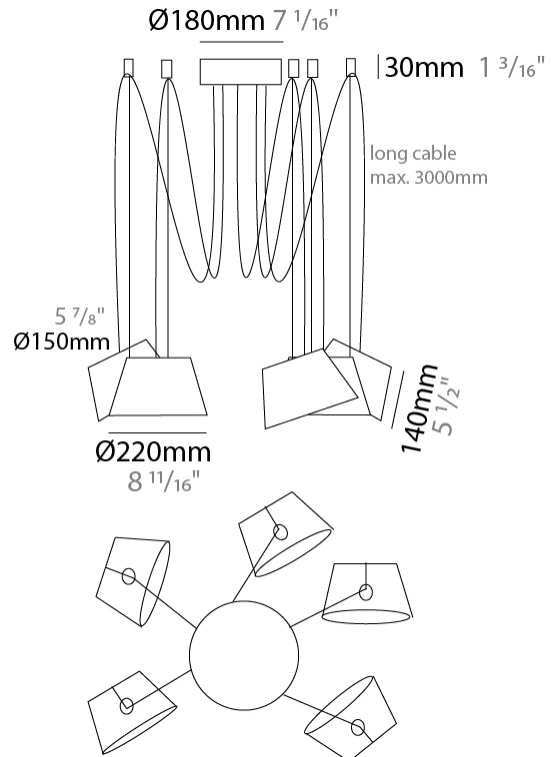

PROJECT _____
TYPE _____
SPECIFIER _____
QUANTITY _____
DATE _____

SENTO SUSPENSION

D111034-

base number   Finish
Options

1. To build a product code in our configurator select the specify button on the base model # product page
2. To build a manual product code on this datasheet choose from the options listed below in blue font and add the suffix to the base model #

GENERAL

Series: Sento _____
Brand: Ole _____
Division: Design _____
Mounting Type: Suspension _____
Mounting Location: Ceiling _____
Subcategory: Pendant _____

PHYSICAL

Shape: Bell _____
Diameter (mm): 220 _____
Diameter (in): 8 ¹¹/₁₆ _____
Height (mm): 140 _____
Height (in): 5 ¹/₂ _____
Max. Overall Height (mm): 3140 _____
Max. Overall Height (in): 123 ⁵/₈ _____
Light Distribution: Direct _____
Weight (kg): 3.6 _____
Weight (lbs): 7.9 _____
Diffuser:rylic - Satin _____
Fixture Finish: [WHi / MBK / MWH](#) _____
Fixture Material: Metal _____
Cable Details: 3000mm Cable _____

ELECTRICAL

Number of Lamps: 5 _____
Lamp Type: LED Retrofit _____
Lamp Shape: MR16 _____
Bulb Included: Bulb Not Included _____
Max. Wattage Per Lamp (W): 7 _____
Lamp Base: GU10 _____
Input Voltage (V): 120 _____

LED

OPTICAL

Adjustability: Tilting _____

RATINGS AND CERTIFICATIONS

Certified By: Certified for North American Standards _____
IP rating: IP20 _____