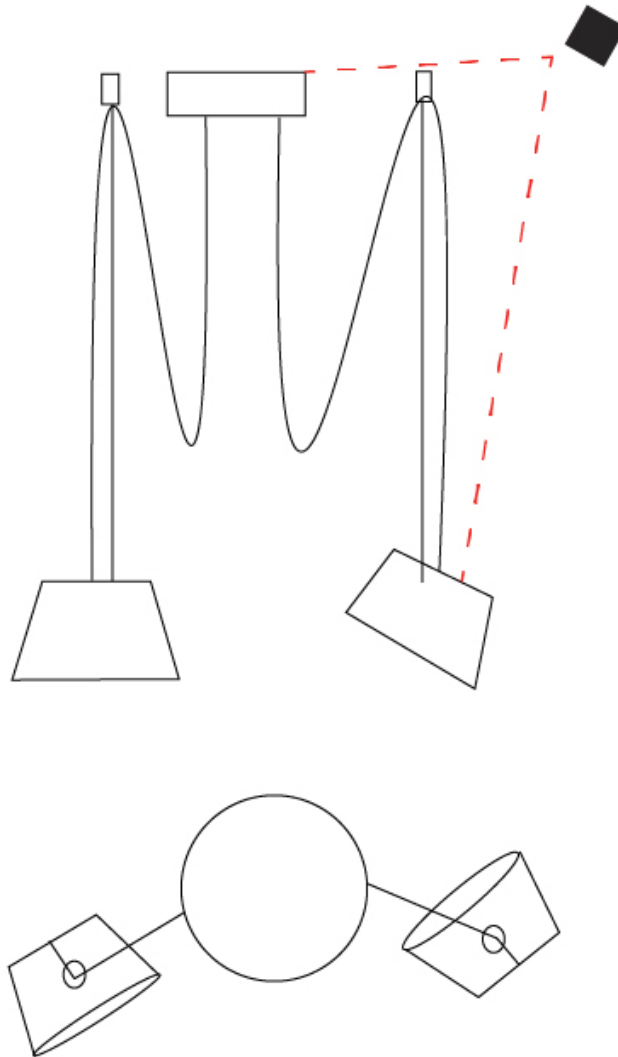

D111031-

PROJECT _____

TYPE _____

SPECIFIER _____

QUANTITY _____

DATE _____

D