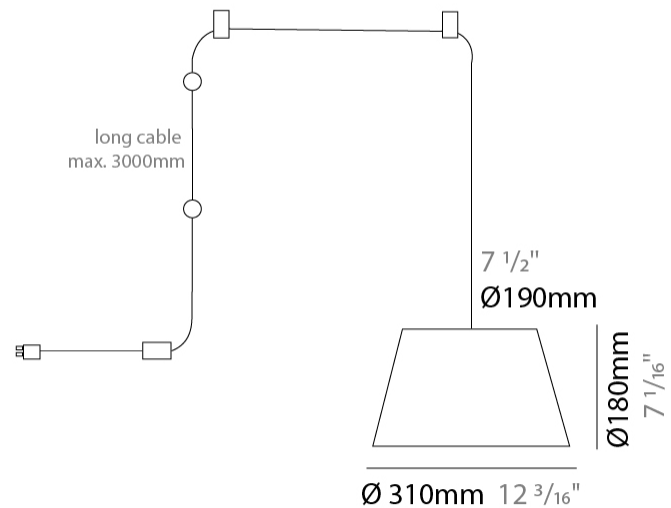

SENTO SUSPENSION

D111039-

base number   Finish
(Triangle)

1. To build a product code in our configurator select the specify button on the base model # product page
2. To build a manual product code on this datasheet choose from the options listed below in blue font and add the suffix to the base model #

GENERAL

Series: Sento
Brand: Ole
Division: Design
Mounting Type: Suspension
Mounting Location: Ceiling
Subcategory: Pendant

PHYSICAL

Shape: Bell
Diameter (mm): 310
Diameter (in): 12 3/16
Height (mm): 180
Height (in): 7 1/16
Max. Overall Height (mm): 3180
Max. Overall Height (in): 125 3/16
Light Distribution: Direct
Weight (kg): 1.3
Weight (lbs): 2.9
Diffuser: Arylic - Satin
Fixture Finish: WHI / MBK / BEI / MSA / GRN
Fixture Material: Metal
Cable Details: 3000mm Cable

ELECTRICAL

Number of Lamps: 1
Lamp Type: LED Retrofit
Lamp Shape: A19
Bulb Included: Bulb Not Included
Max. Wattage Per Lamp (W): 7
Lamp Base: E26
Input Voltage (V): 120
Upon Request: 277Vac / GU24

LED

OPTICAL

Adjustability: Fixed

RATINGS AND CERTIFICATIONS

Certified By: Certified for North American Standards
IP rating: IP20

PROJECT	_____
TYPE	_____
SPECIFIER	_____
QUANTITY	_____
DATE	_____