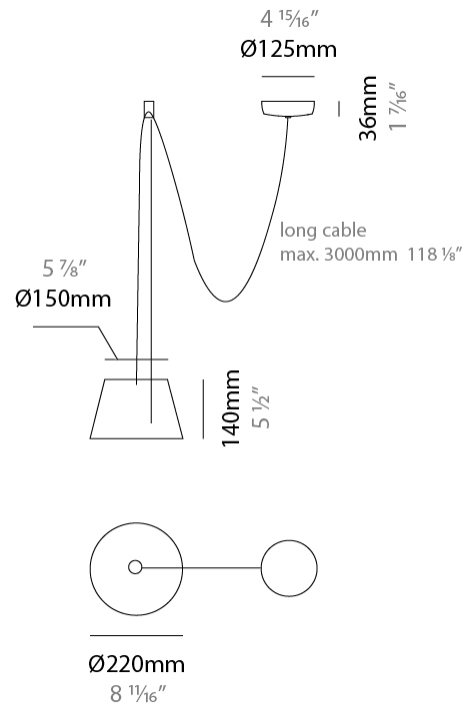

PROJECT	_____
TYPE	_____
SPECIFIER	_____
QUANTITY	_____
DATE	_____

SENTO SUSPENSION

D111029-

base number   Finish
Options

1. To build a product code in our configurator select the specify button on the base model # product page
2. To build a manual product code on this datasheet choose from the options listed below in blue font and add the suffix to the base model #

GENERAL

Series: Sento
Brand: Ole
Division: Design
Mounting Type: Suspension
Mounting Location: Ceiling
Subcategory: Pendant

PHYSICAL

Shape: Bell
Diameter (mm): 220
Diameter (in): 8 11/16
Height (mm): 140
Height (in): 5 1/2
Max. Overall Height (mm): 3140
Max. Overall Height (in): 123 5/8
Light Distribution: Direct
Weight (kg): 1.2
Weight (lbs): 2.6
Diffuser: Arylic - Satin
Fixture Finish: WHi / MBK / MWH
Fixture Material: Metal
Cable Details: 2000mm Cable

ELECTRICAL

Number of Lamps: 1
Lamp Type: LED Retrofit
Lamp Shape: MR16
Bulb Included: Bulb Not Included
Max. Wattage Per Lamp (W): 7
Lamp Base: GU10
Input Voltage (V): 120

LED

OPTICAL

Adjustability: Tilting

RATINGS AND CERTIFICATIONS

Certified By: Certified for North American Standards
IP rating: IP20