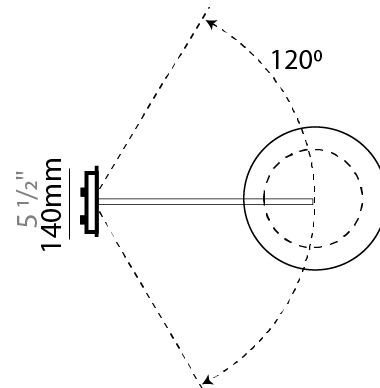

PROJECT	_____
TYPE	_____
SPECIFIER	_____
QUANTITY	_____
DATE	_____

SENTO SURFACE

D113014- -

base number   Finish (Diamond)   Finish (Triangle)

1. To build a product code in our configurator select the specify button on the base model # product page
2. To build a manual product code on this datasheet choose from the options listed below in blue font and add the suffix to the base model #

GENERAL

Series: Sento
Brand: Ole
Division: Design
Mounting Type: Surface
Mounting Location: Wall
Subcategory: Task

PHYSICAL

Shape: Bell
Diameter (mm): 310
Diameter (in): 12 ³/₁₆"
Width (mm): 310
Width (in): 12 ³/₁₆"
Height (mm): 250
Depth (mm): 500
Height (in): 9 ¹³/₁₆"
Depth (in): 19 ¹¹/₁₆"
Extension (mm): 655
Extension (in): 25 ³/₄"
Light Distribution: Direct
Weight (kg): 1.5
Weight (lbs): 3.3
Diffuser:rylic - Satin
Fixture Finish: WHI / MBK / BEI / MSA / OGR / MWH
Holder Finish: WHI / MBK
Fixture Material: Metal

ELECTRICAL

Number of Lamps: 1
Lamp Type: LED Retrofit
Lamp Shape: A19
Bulb Included: Bulb Not Included
Max. Wattage Per Lamp (W): 7
Lamp Base: E26
Input Voltage (V): 120
Upon Request: 277Vac / GU24

LED

OPTICAL

Adjustability: Rotating

RATINGS AND CERTIFICATIONS

Certified By: Certified for North American Standards
IP rating: IP20