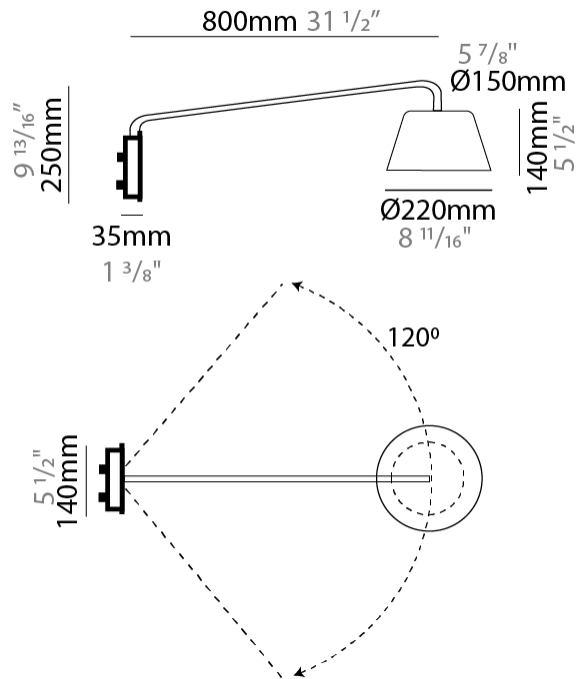

SENTO SURFACE

D113006-

base number   Finish   Finish
(Diamond)   (Triangle)

1. To build a product code in our configurator select the specify button on the base model # product page
2. To build a manual product code on this datasheet choose from the options listed below in blue font and add the suffix to the base model #

GENERAL

Series: Sento
Brand: Ole
Division: Design
Mounting Type: Surface
Mounting Location: Wall
Subcategory: Task

PHYSICAL

Shape: Bell
Diameter (mm): 220
Diameter (in): 8 ¹¹/₁₆
Width (mm): 220
Width (in): 8 ¹¹/₁₆
Height (mm): 250
Depth (mm): 800
Height (in): 9 ¹³/₁₆
Depth (in): 31 ¹/₂
Extension (mm): 610
Extension (in): 24
Light Distribution: Direct
Weight (kg): 1.5
Weight (lbs): 3.3
Diffuser:rylic - Satin
Fixture Finish: WHI / MBK / BEI / MSA / OGR / MWH
Holder Finish: WHI / MBK
Fixture Material: Metal
Cable Details: 3000mm Cable

ELECTRICAL

Number of Lamps: 1
Lamp Type: LED Retrofit
Lamp Shape: MR16
Bulb Included: Bulb Not Included
Max. Wattage Per Lamp (W): 7
Lamp Base: GU10
Input Voltage (V): 120

LED

OPTICAL

Adjustability: Rotating

RATINGS AND CERTIFICATIONS

Certified By: Certified for North American Standards
IP rating: IP20

PROJECT	_____
TYPE	_____
SPECIFIER	_____
QUANTITY	_____
DATE	_____